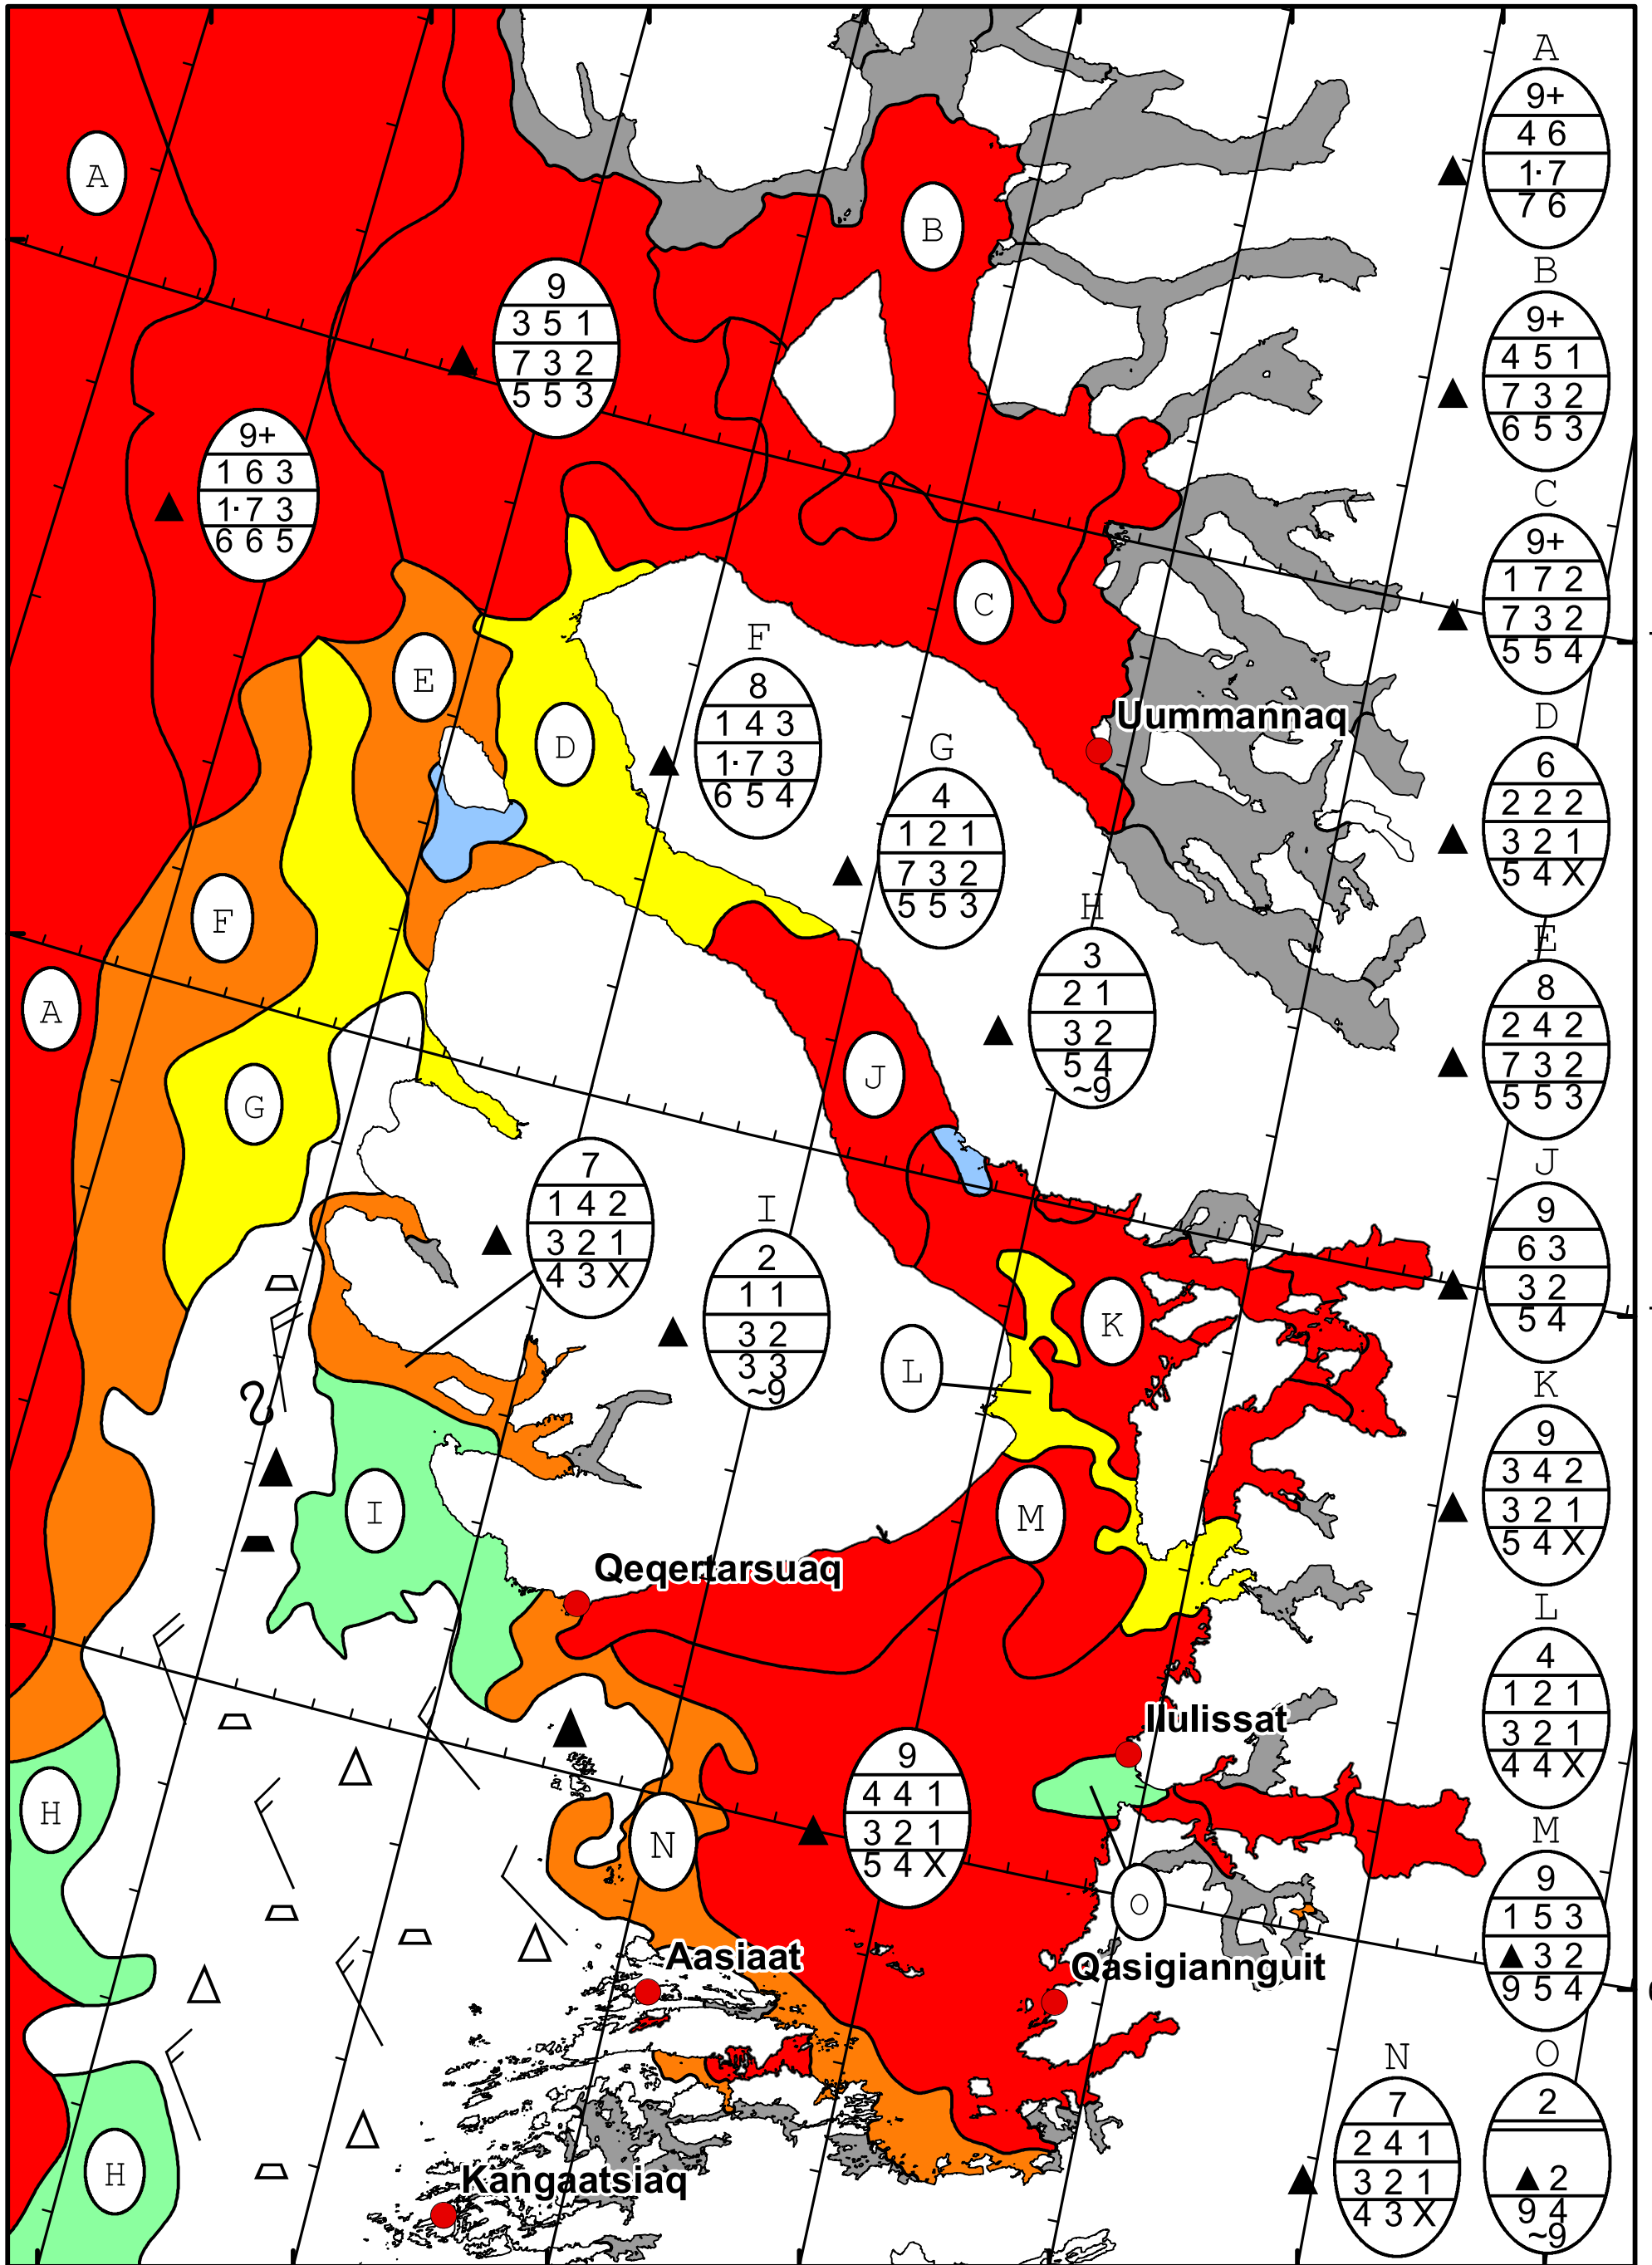

57°W 56°W 55°W 54°W 53°W 52°W 51°W

71°N

70°N

69°N

71°N

70°N

69°N

DMI
Ice Service

West Greenland Ice Chart

Danish Meteorological Institute

Valid: 31 January 2020, 10:20 UTC