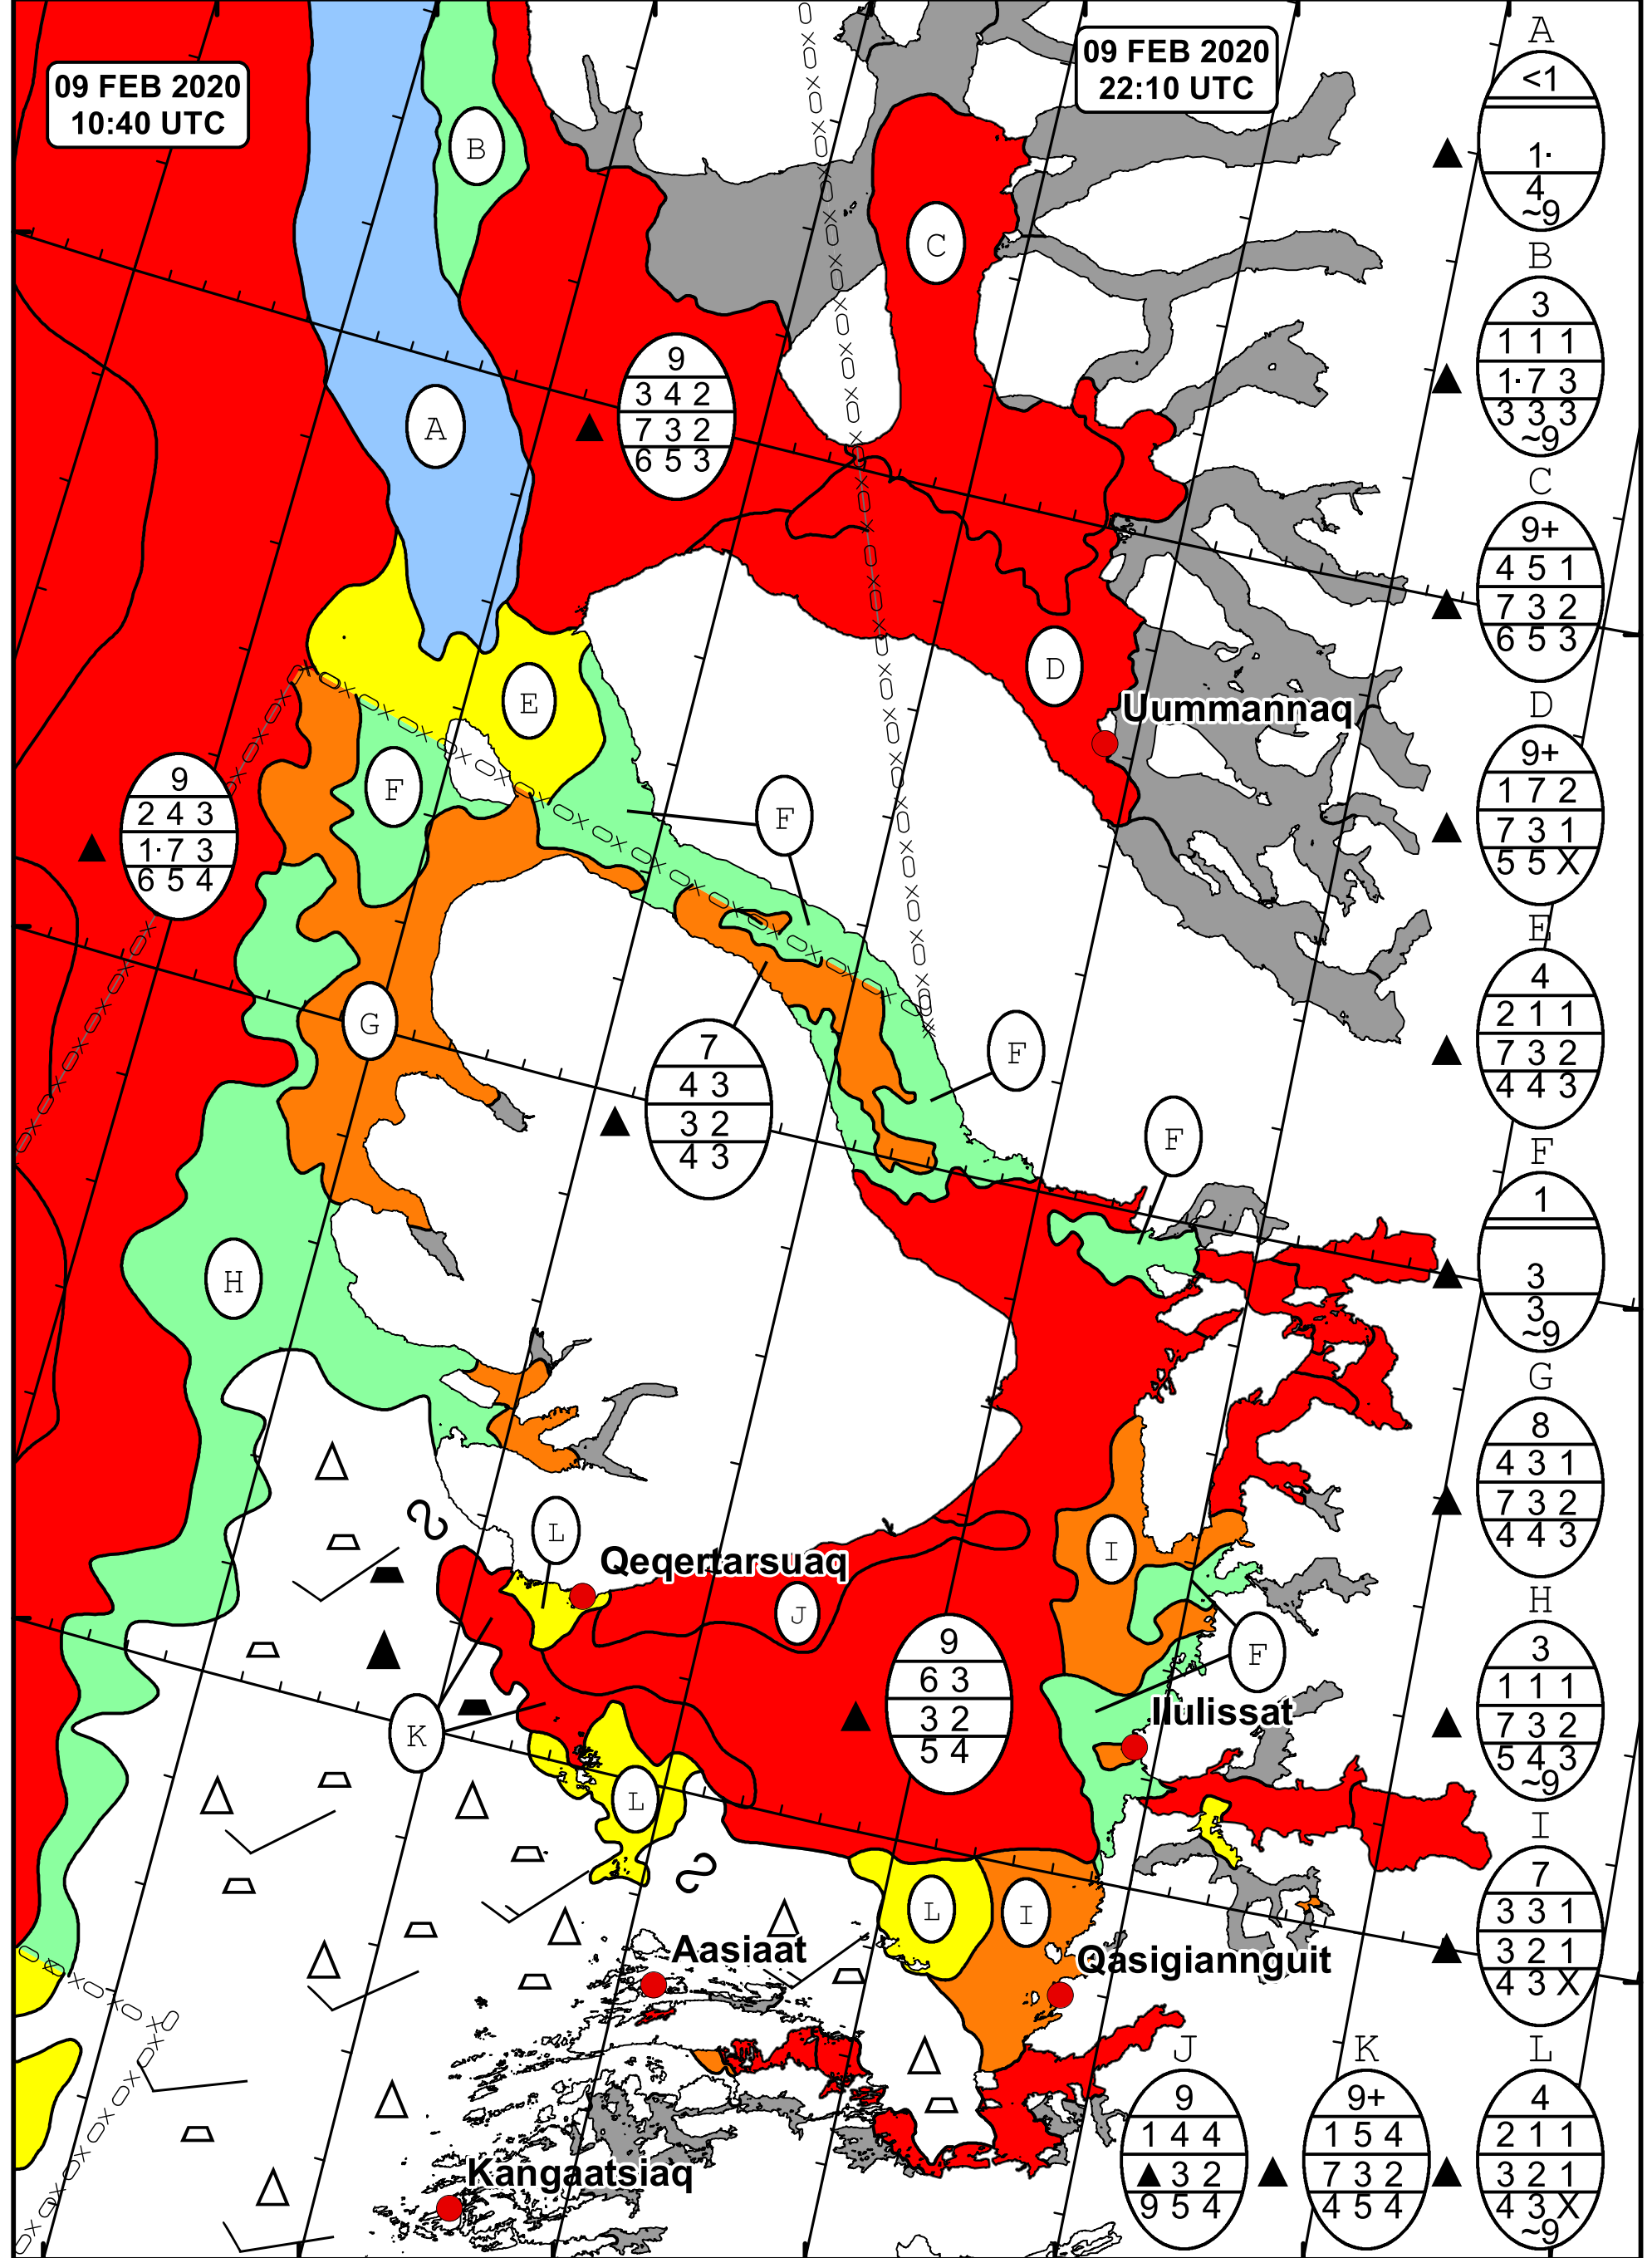

57°W 56°W 55°W 54°W 53°W 52°W 51°W

71°N

70°N

69°N

71°N

70°N

69°N

09 FEB 2020
10:40 UTC

09 FEB 2020
22:10 UTC

West Greenland Ice Chart
 DMI Danish Meteorological Institute
 Ice Service Valid: 09 February 2020, 22:10 UTC