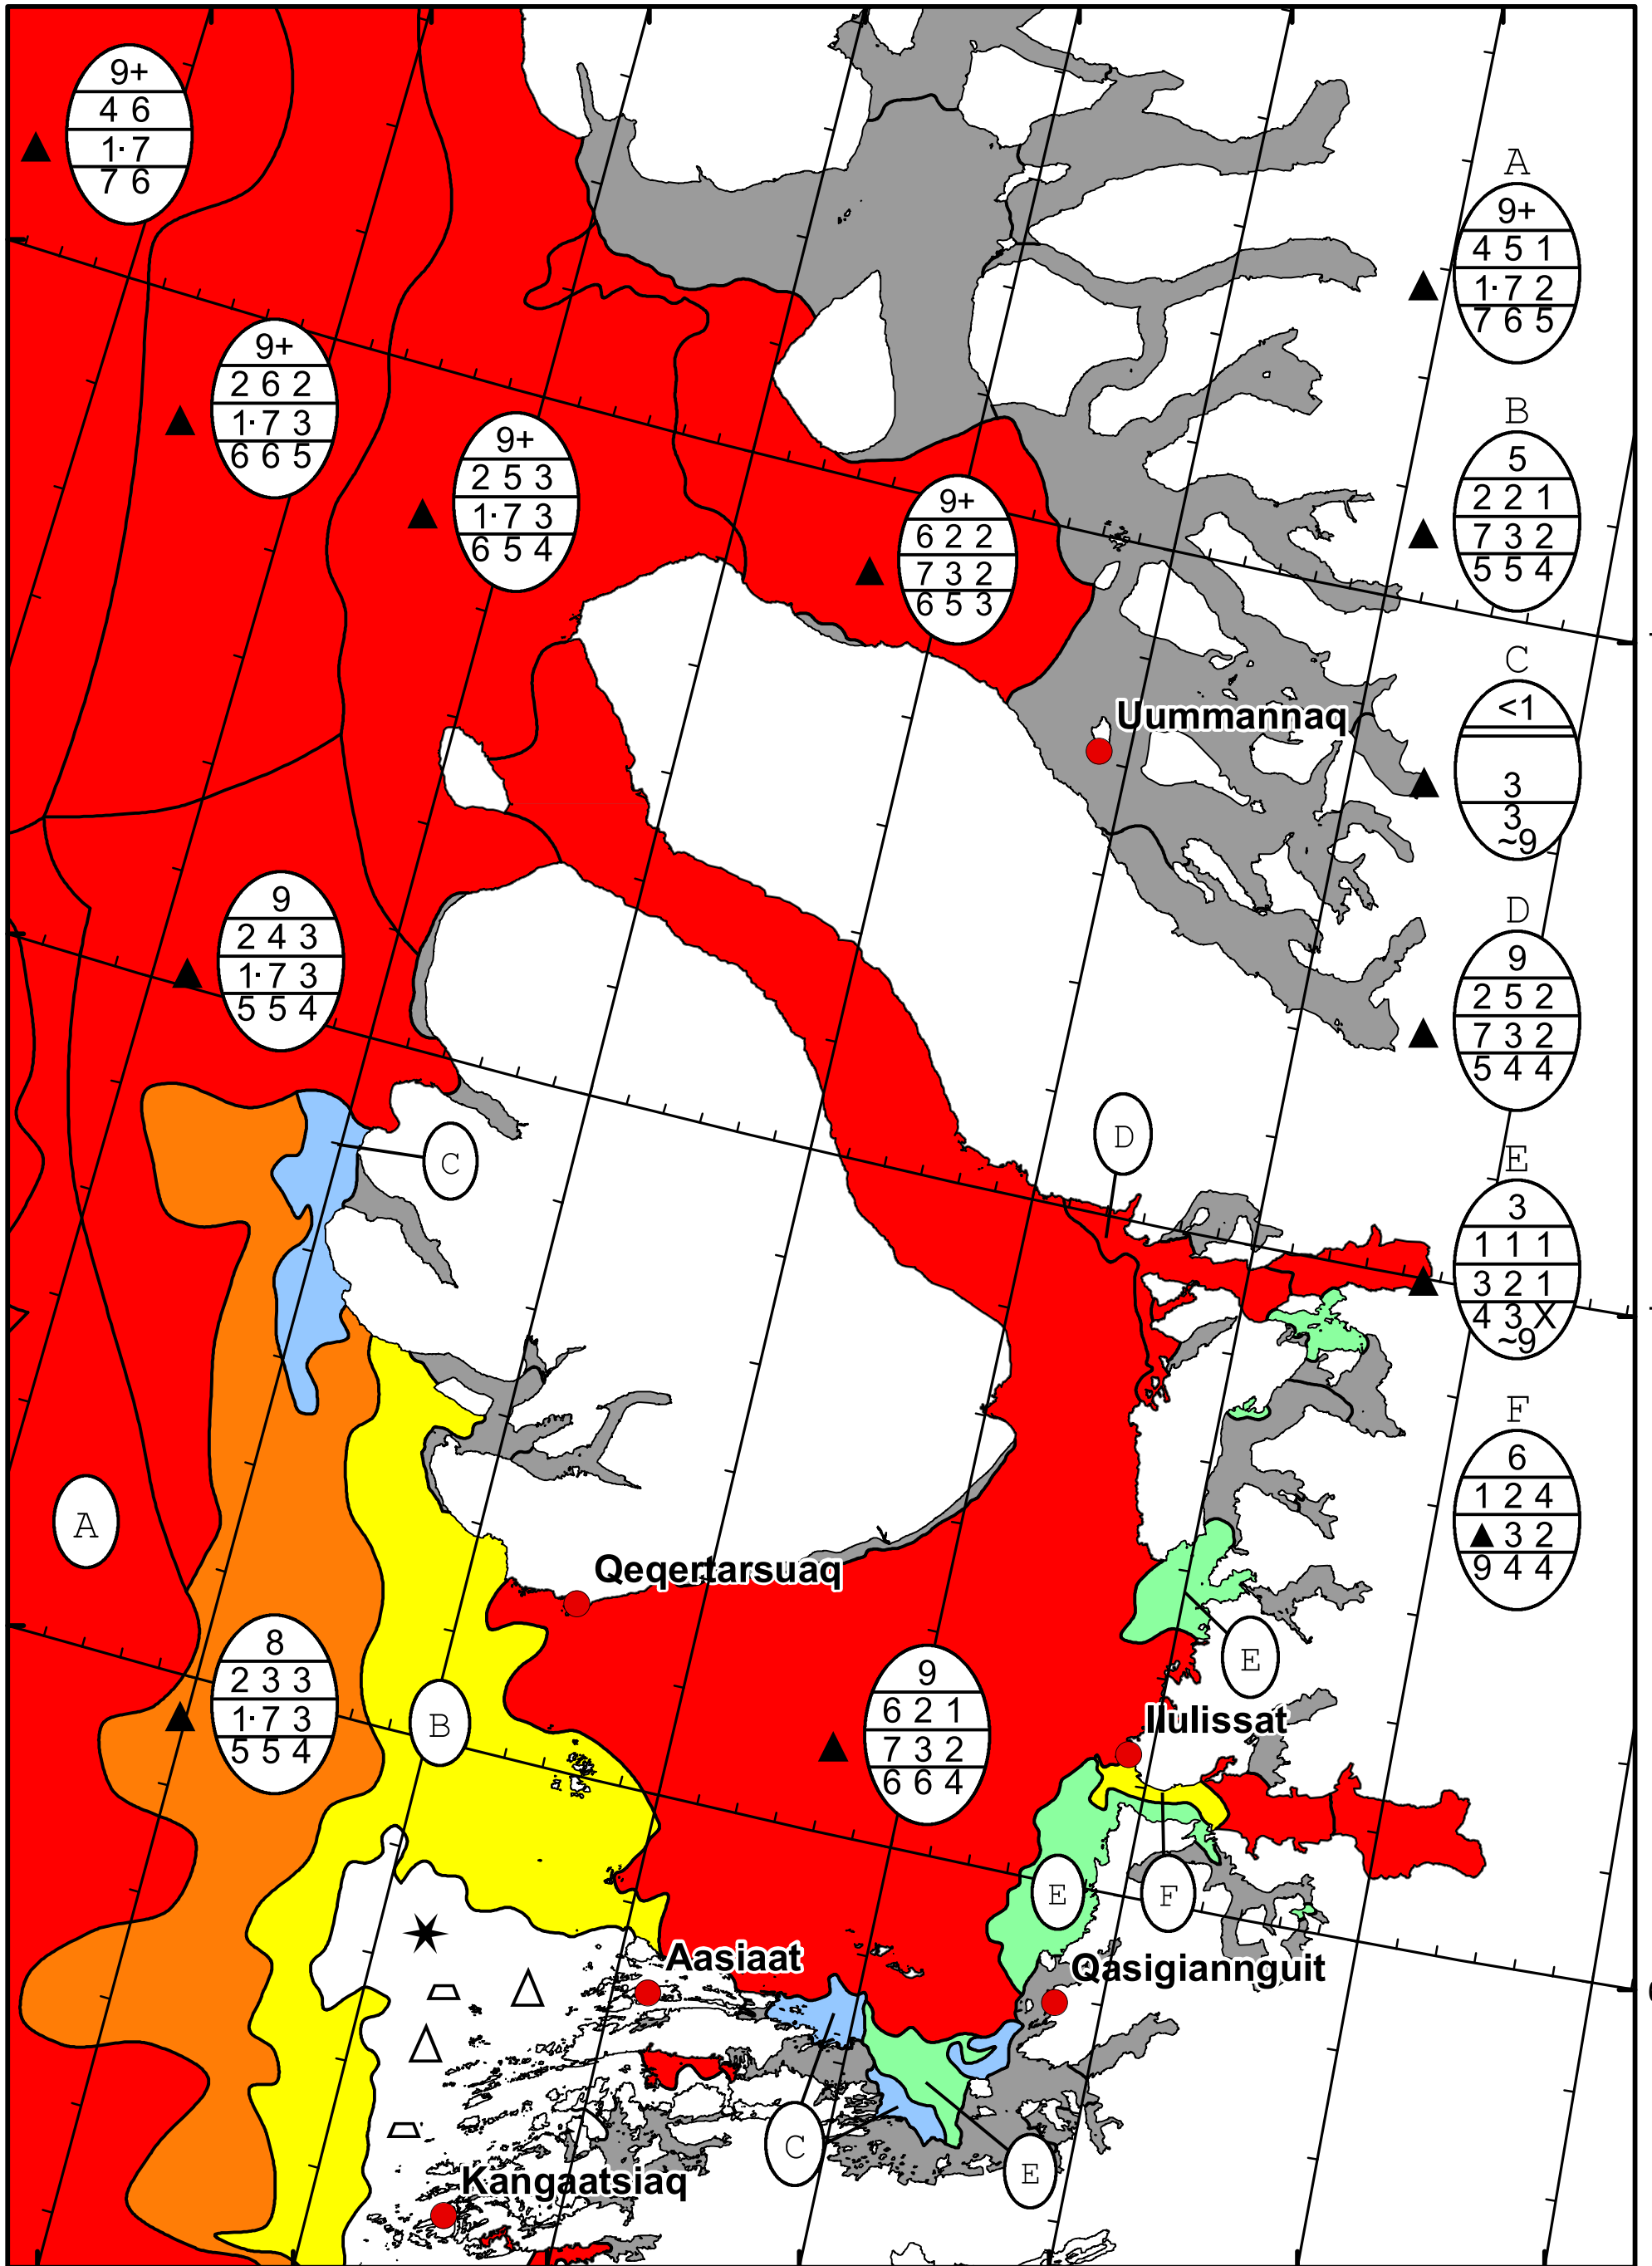

57°W 56°W 55°W 54°W 53°W 52°W 51°W

71°N

70°N

69°N

71°N

70°N

69°N

DMI
 Ice Service Danish Meteorological Institute

West Greenland Ice Chart
 Valid: 29 February 2020, 10:24 UTC