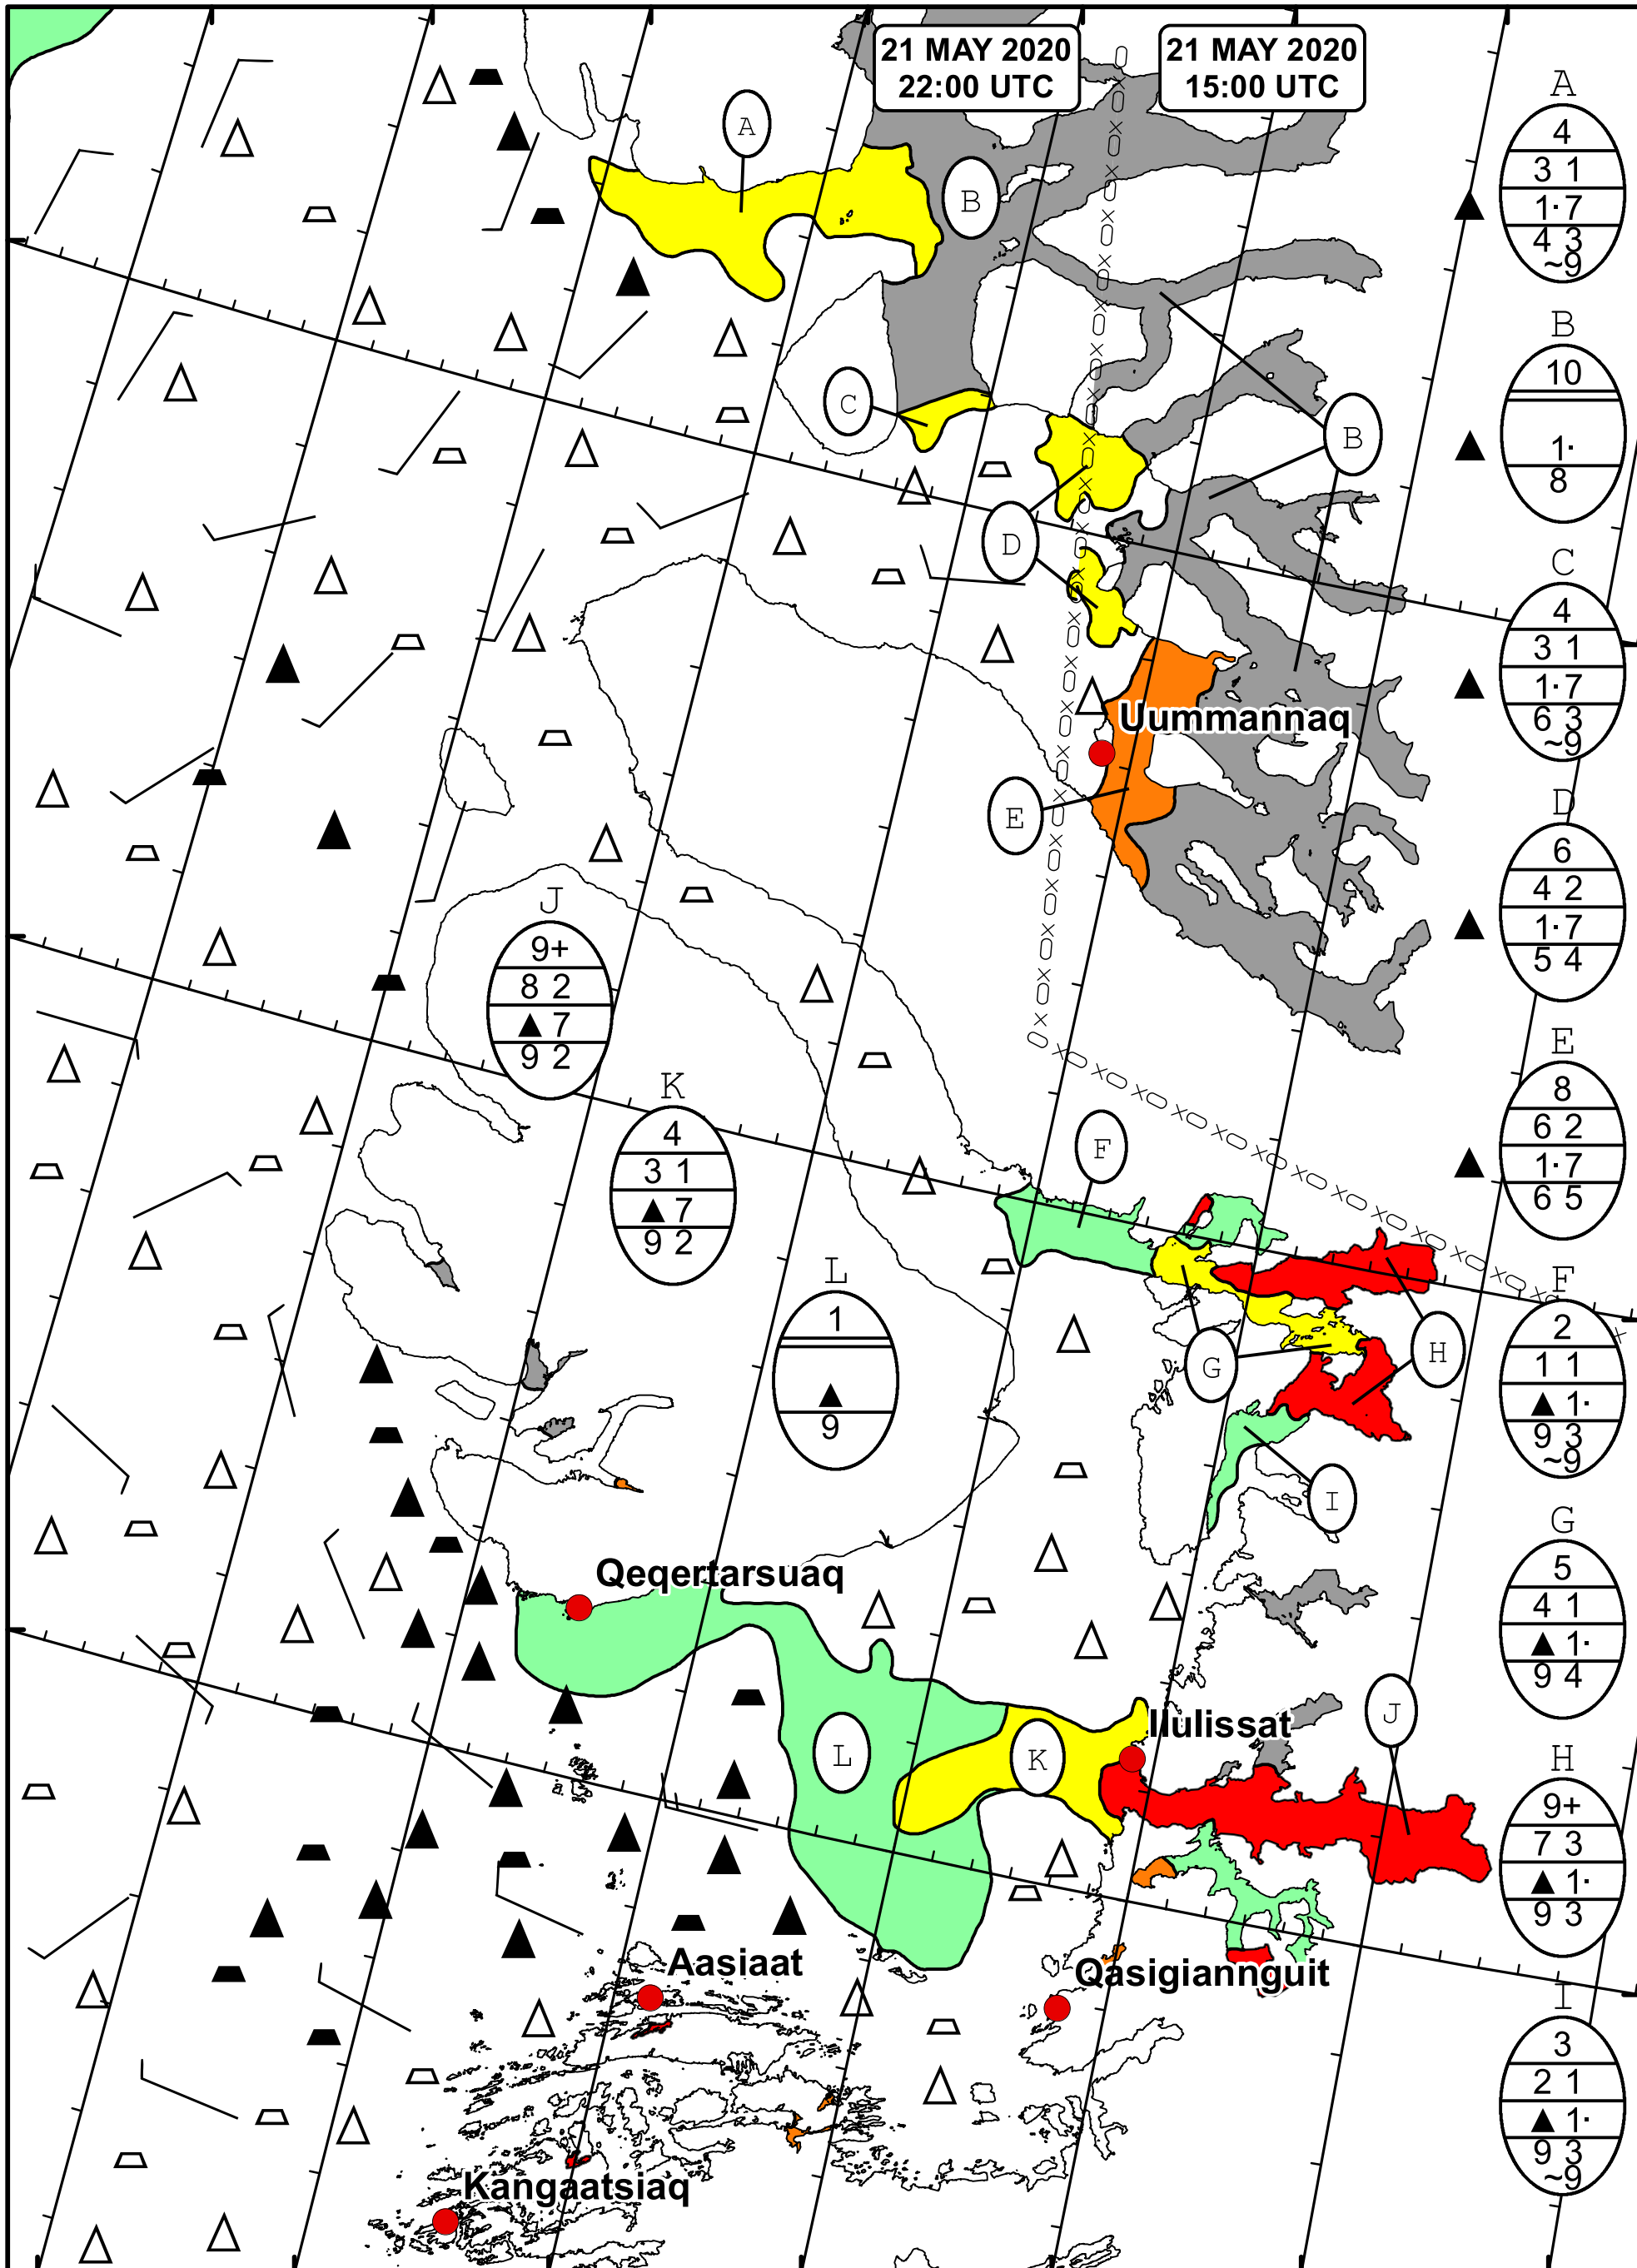

57°W 56°W 55°W 54°W 53°W 52°W 51°W

71°N

70°N

69°N

71°N

70°N

69°N

21 MAY 2020  
22:00 UTC

21 MAY 2020  
15:00 UTC

A

4
3 1
1·7
4 3
~9

B

10
1·8

C

4
3 1
1·7
6 3
~9

D

6
4 2
1·7
5 4

E

8
6 2
1·7
6 5

F

2
1 1
▲1·
9 3
~9

G

5
4 1
▲1·
9 4

H

1
▲9

DMI  
Ice Service

West Greenland Ice Chart

Danish Meteorological Institute

Valid: 21 May 2020, 22:00 UTC