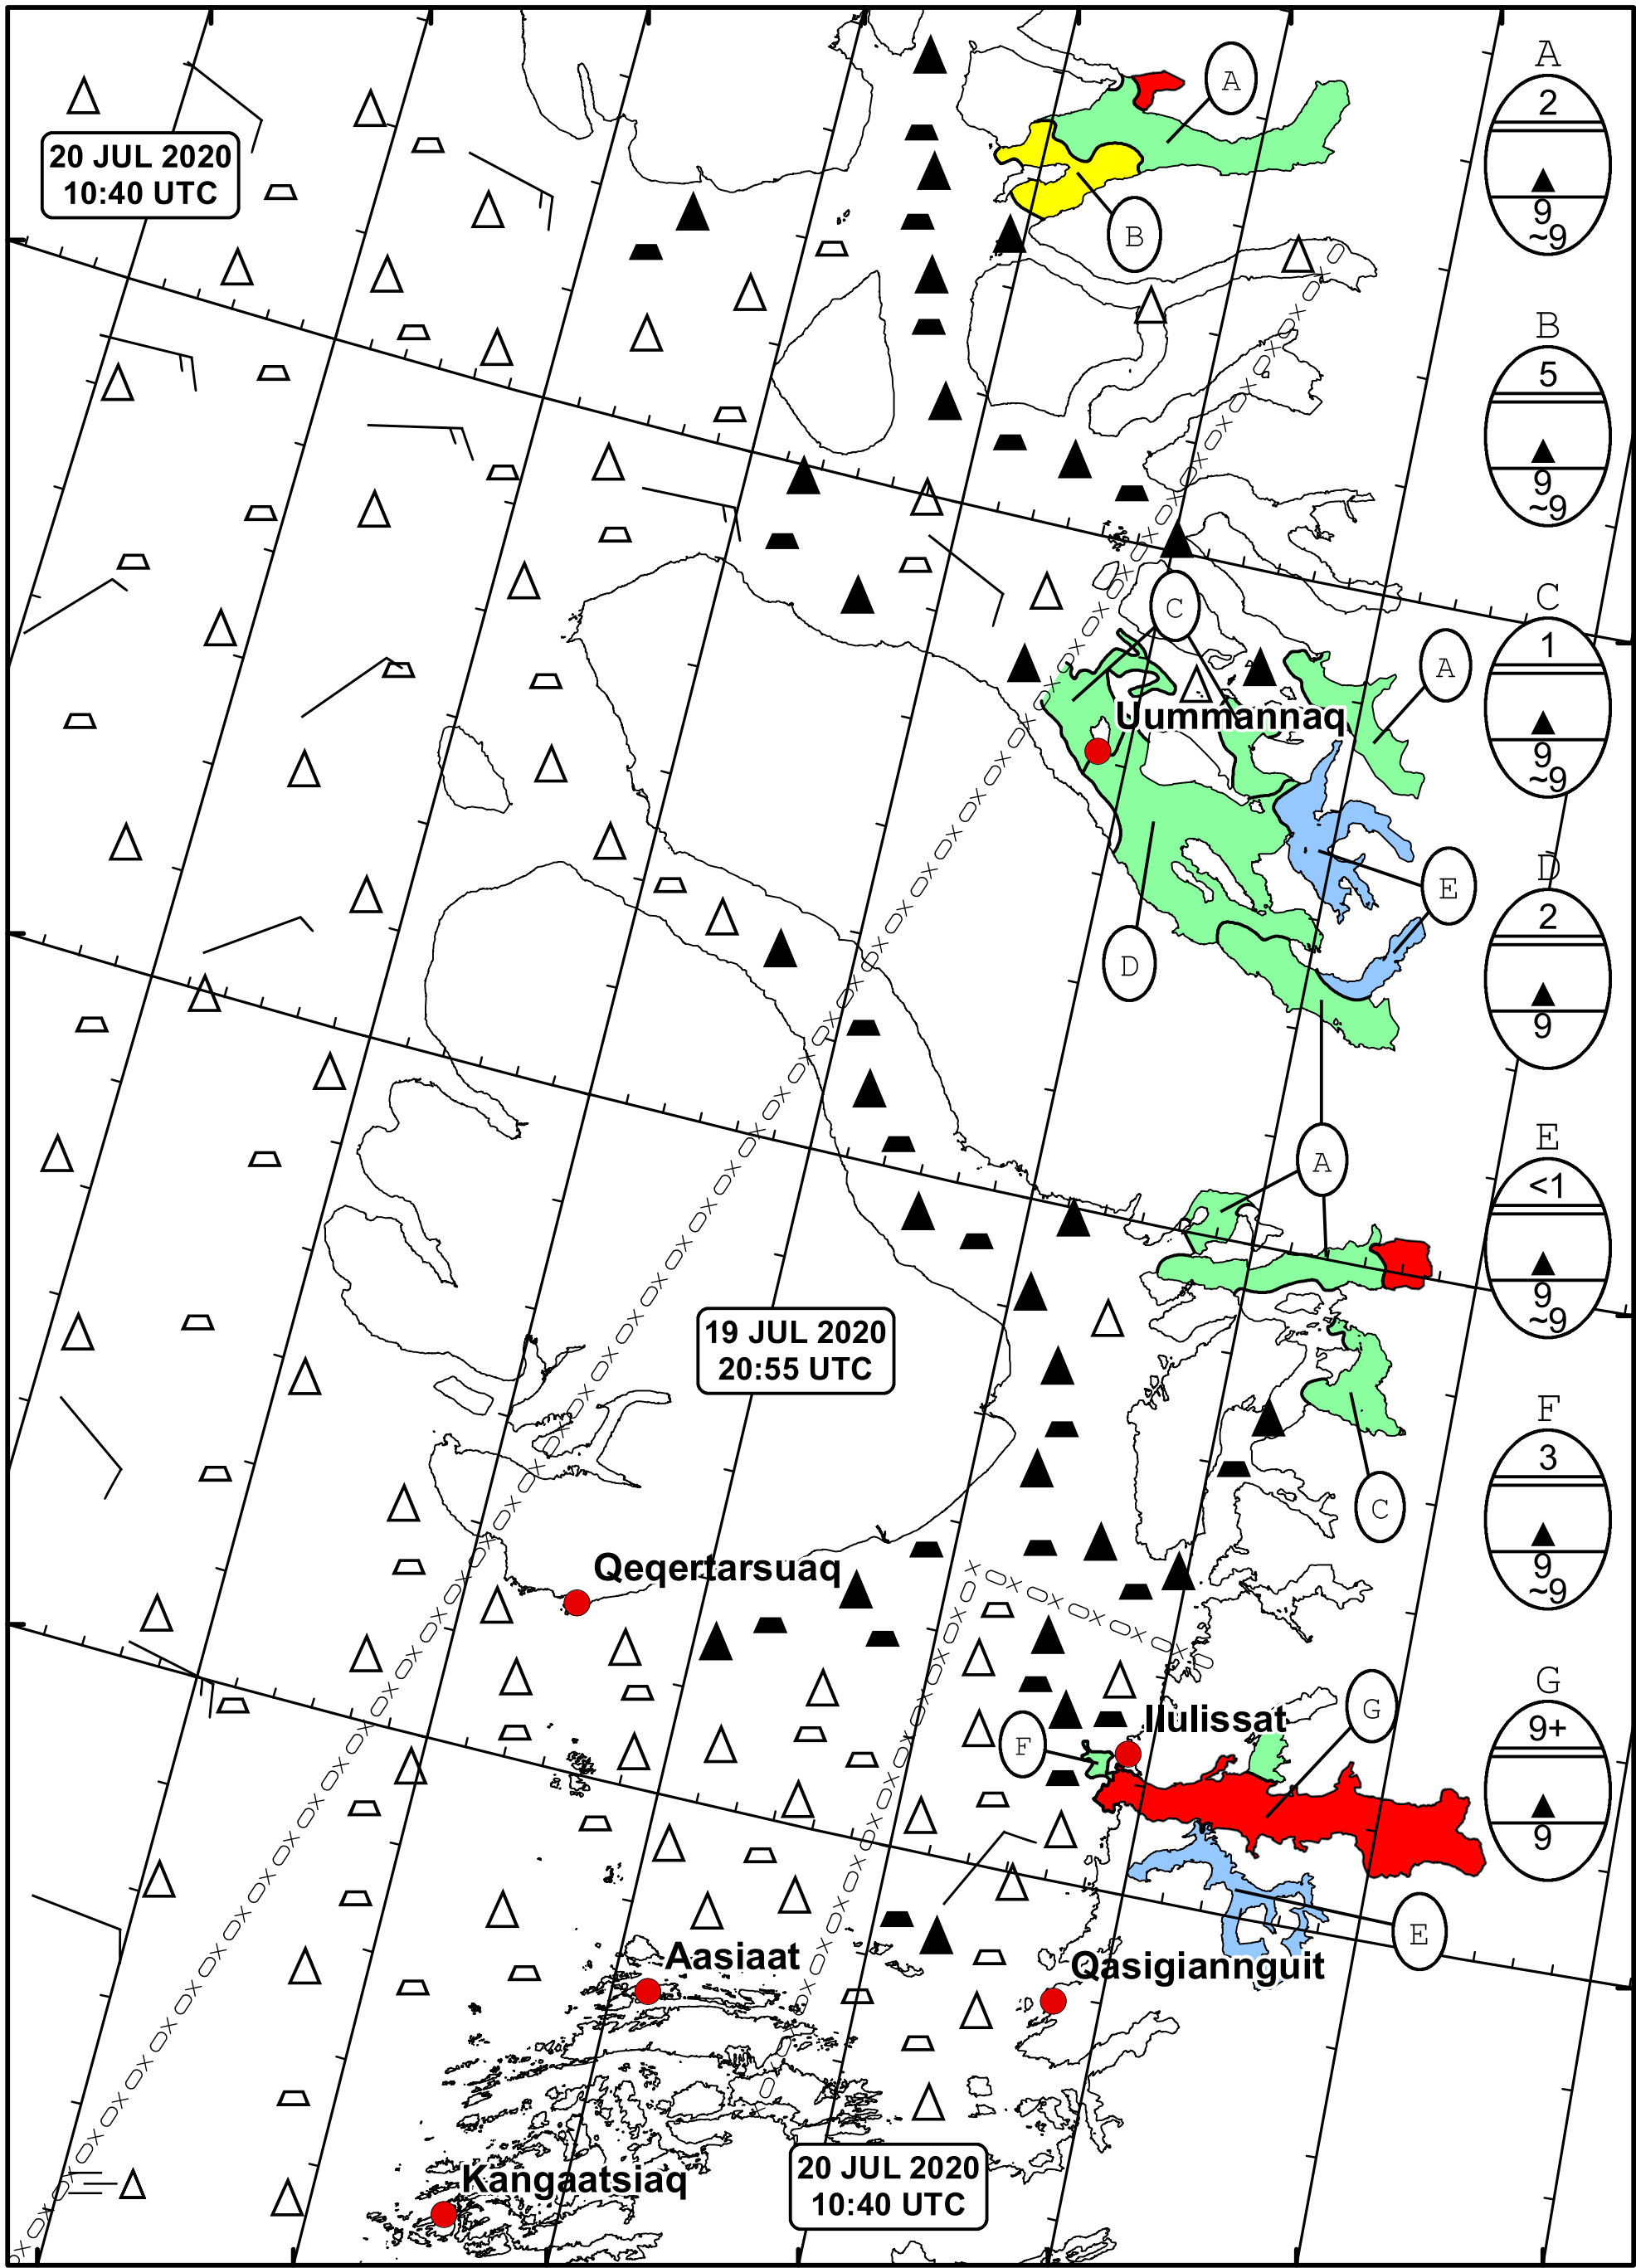

57°W 56°W 55°W 54°W 53°W 52°W 51°W

71°N

70°N

69°N

71°N

70°N

69°N

20 JUL 2020
10:40 UTC

19 JUL 2020
20:55 UTC

20 JUL 2020
10:40 UTC

West Greenland Ice Chart

Valid: 20 July 2020, 10:40 UTC