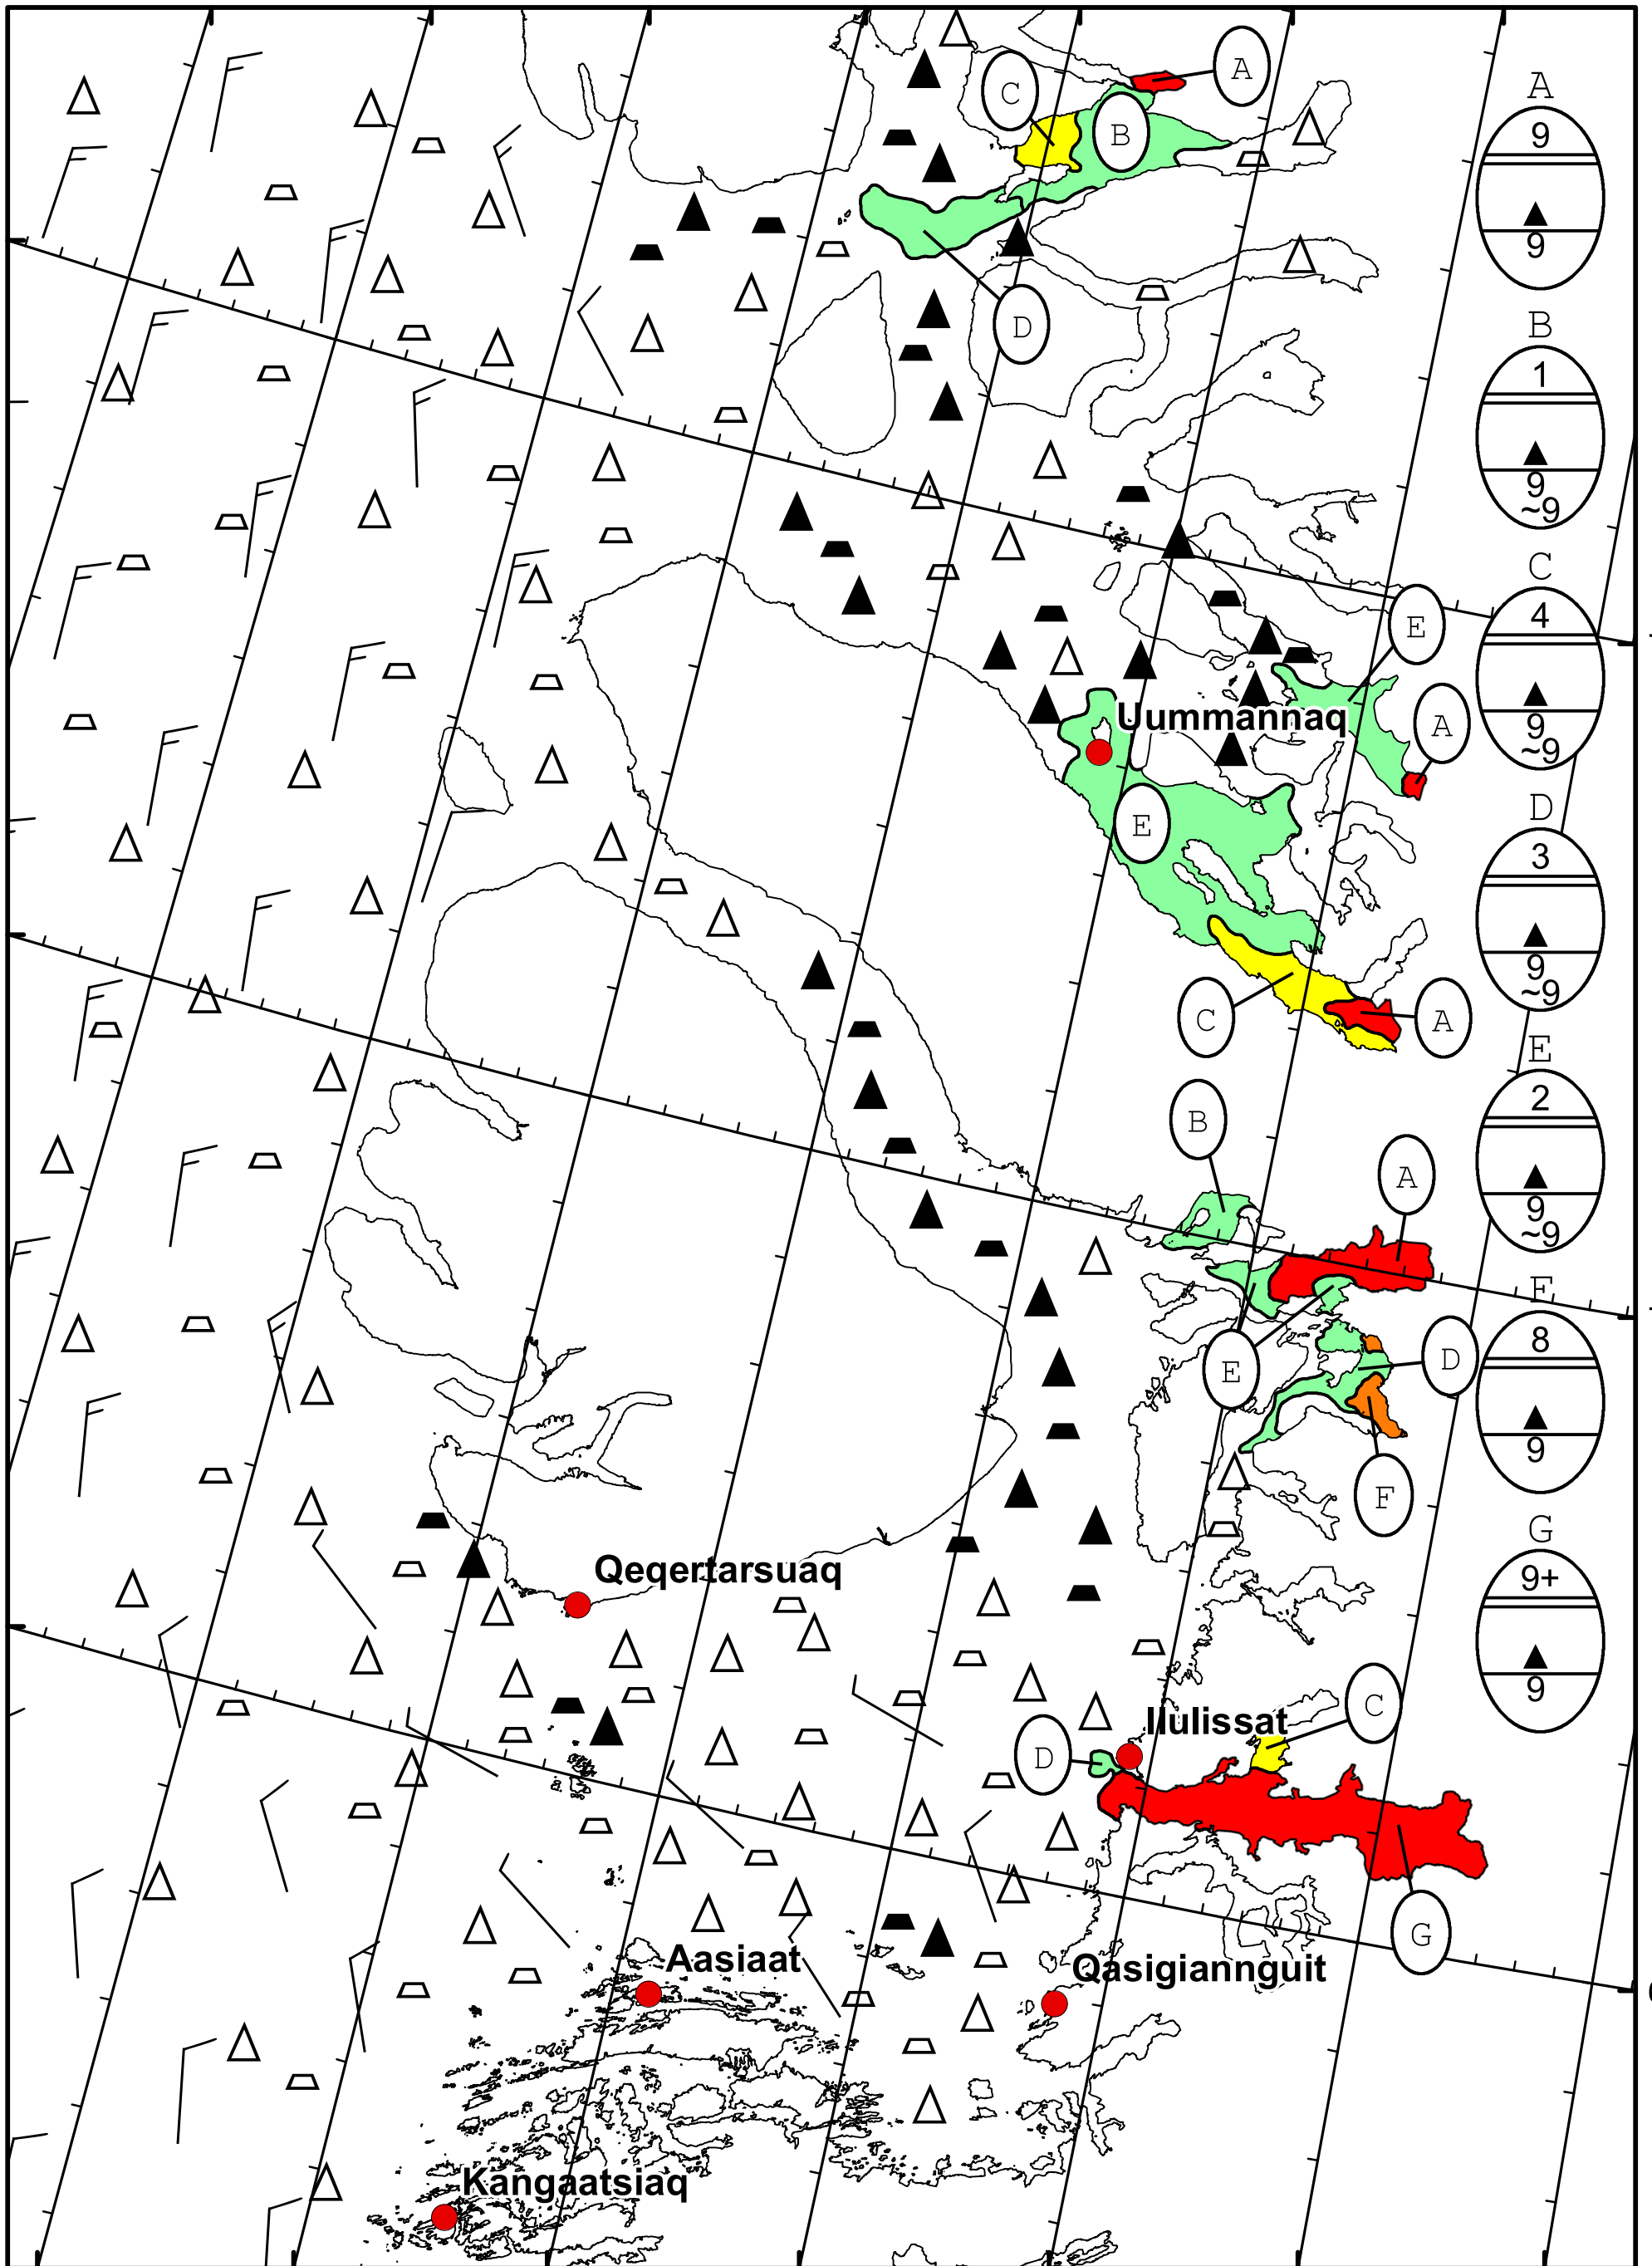

57°W 56°W 55°W 54°W 53°W 52°W 51°W

71°N

70°N

69°N

71°N

70°N

69°N

DMI
Ice Service

West Greenland Ice Chart

Danish Meteorological Institute

Valid: 22 July 2020, 20:55 UTC