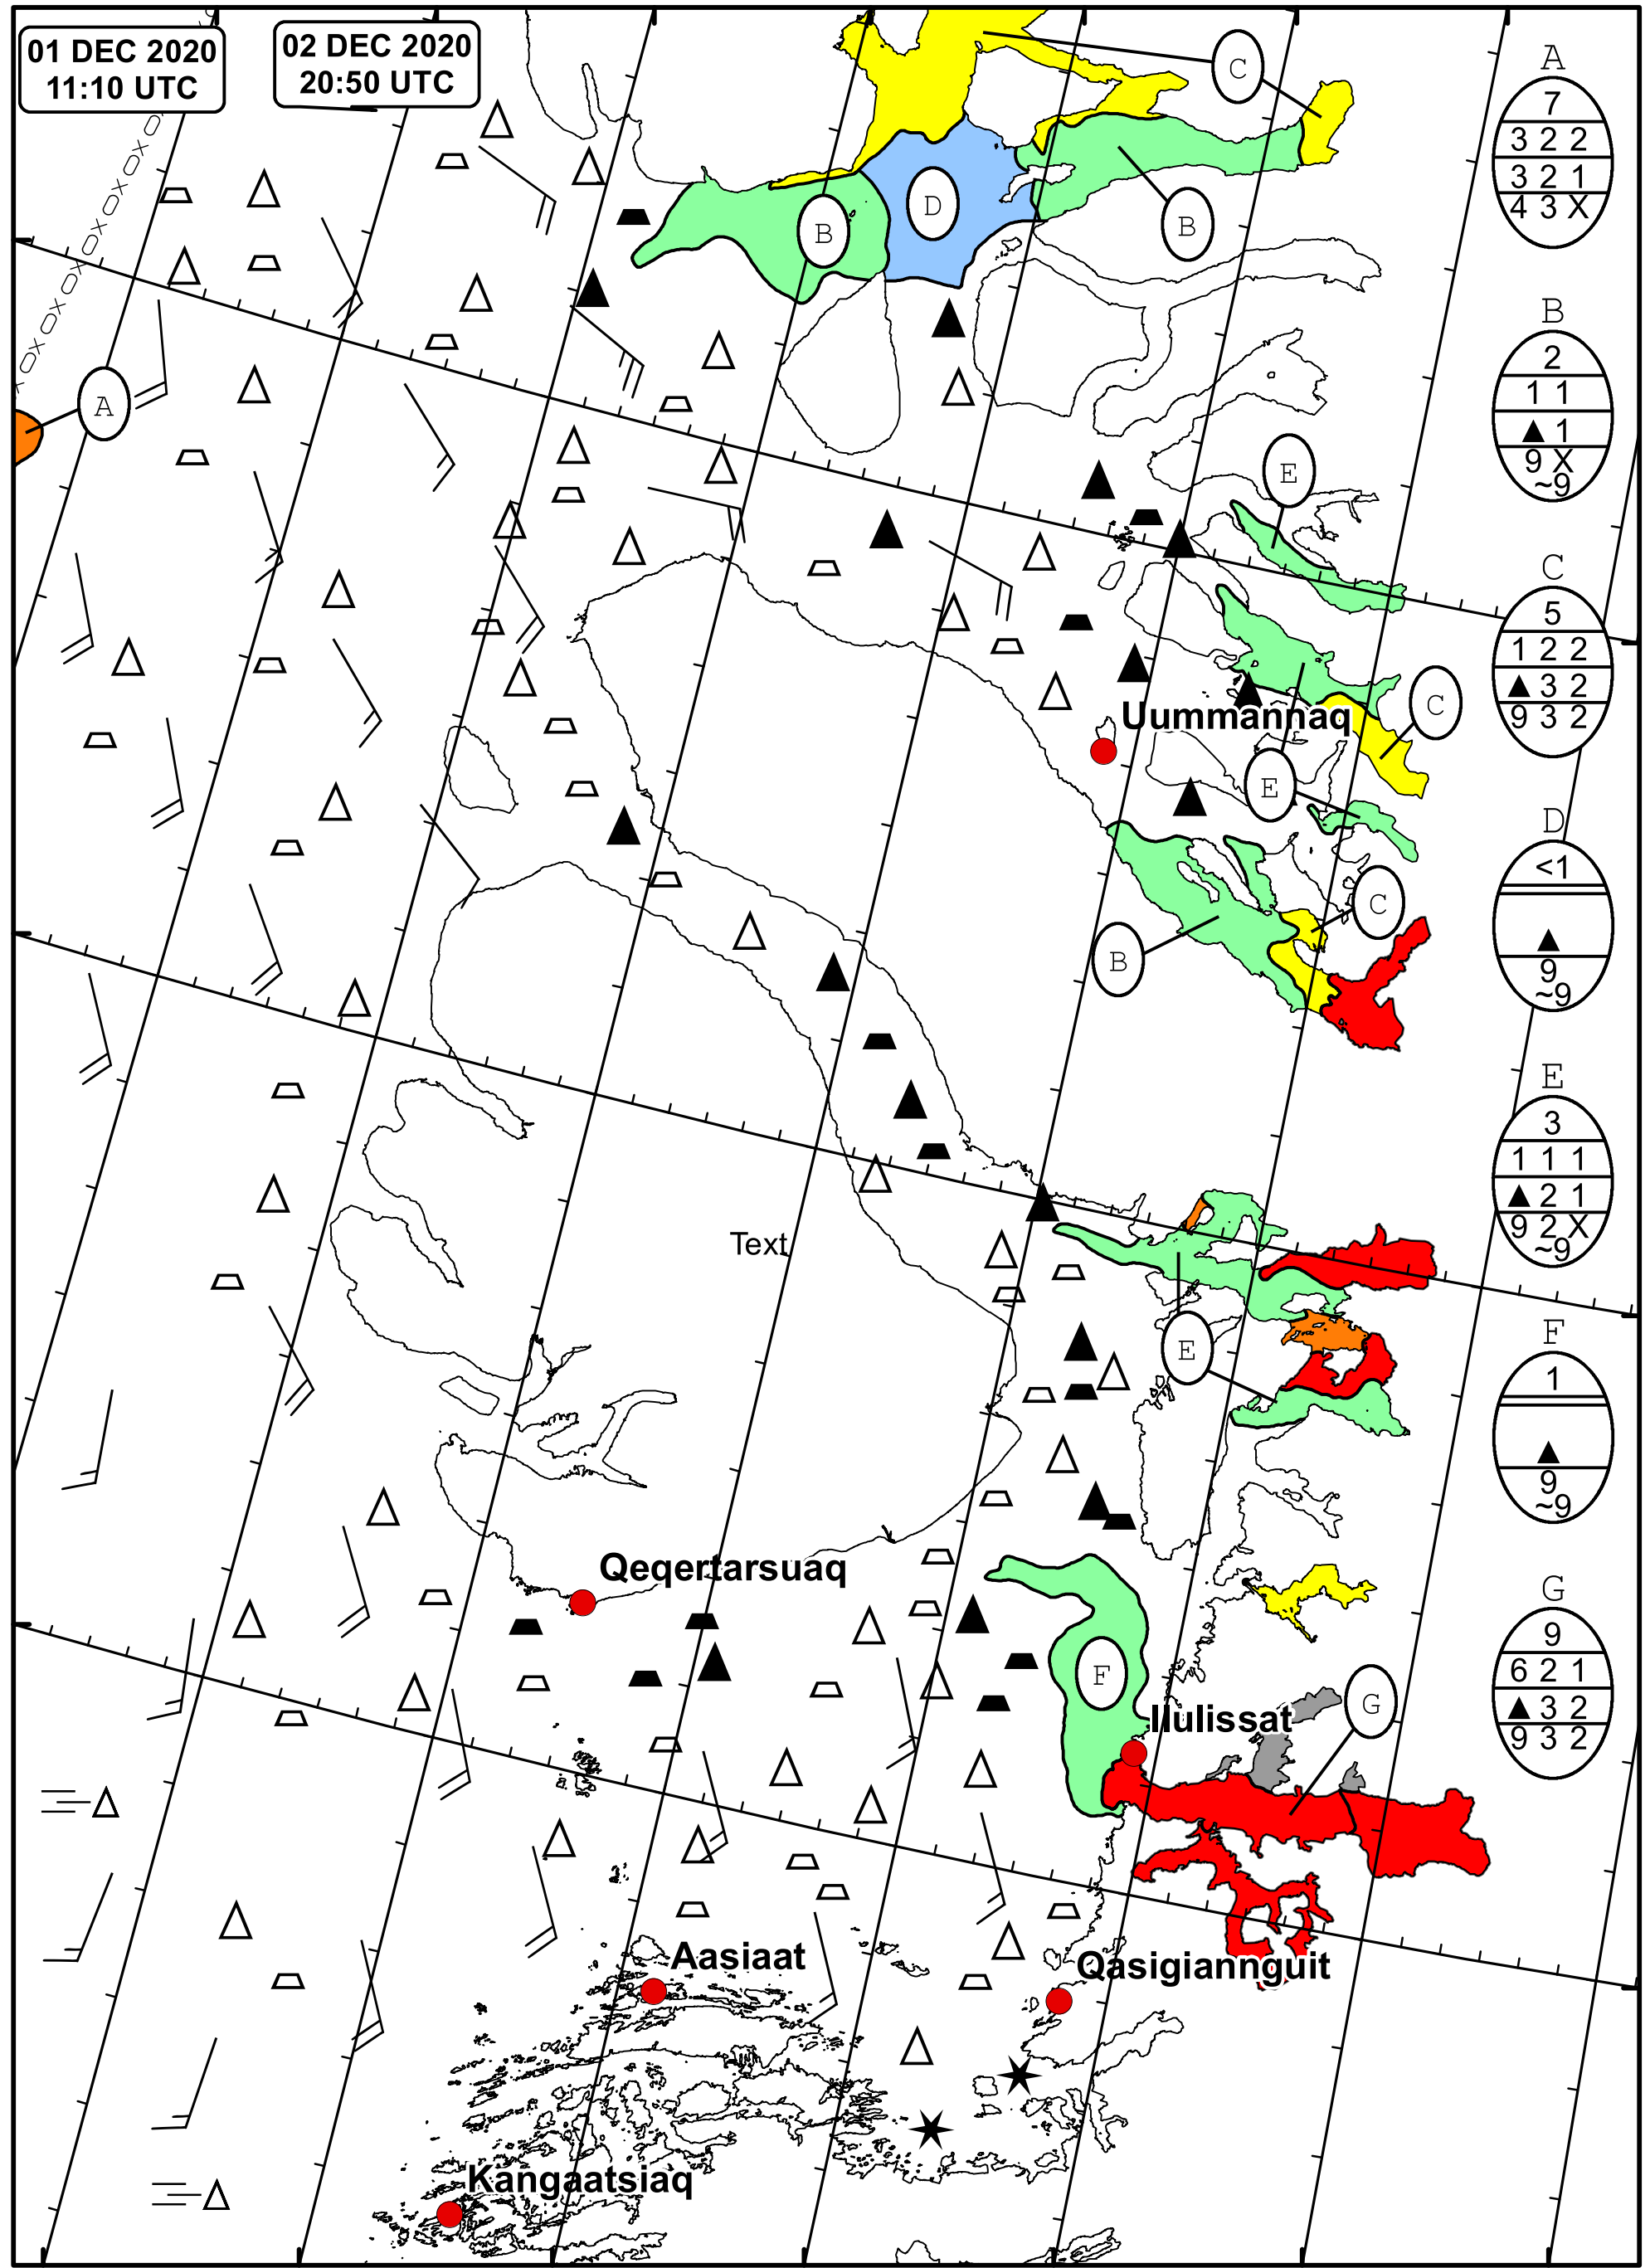

57°W 56°W 55°W 54°W 53°W 52°W 51°W

01 DEC 2020  
11:10 UTC

02 DEC 2020  
20:50 UTC

71°N

70°N

69°N

71°N

70°N

69°N

West Greenland Ice Chart  
 DMI Danish Meteorological Institute  
 Ice Service Valid: 02 December 2020, 20:50 UTC