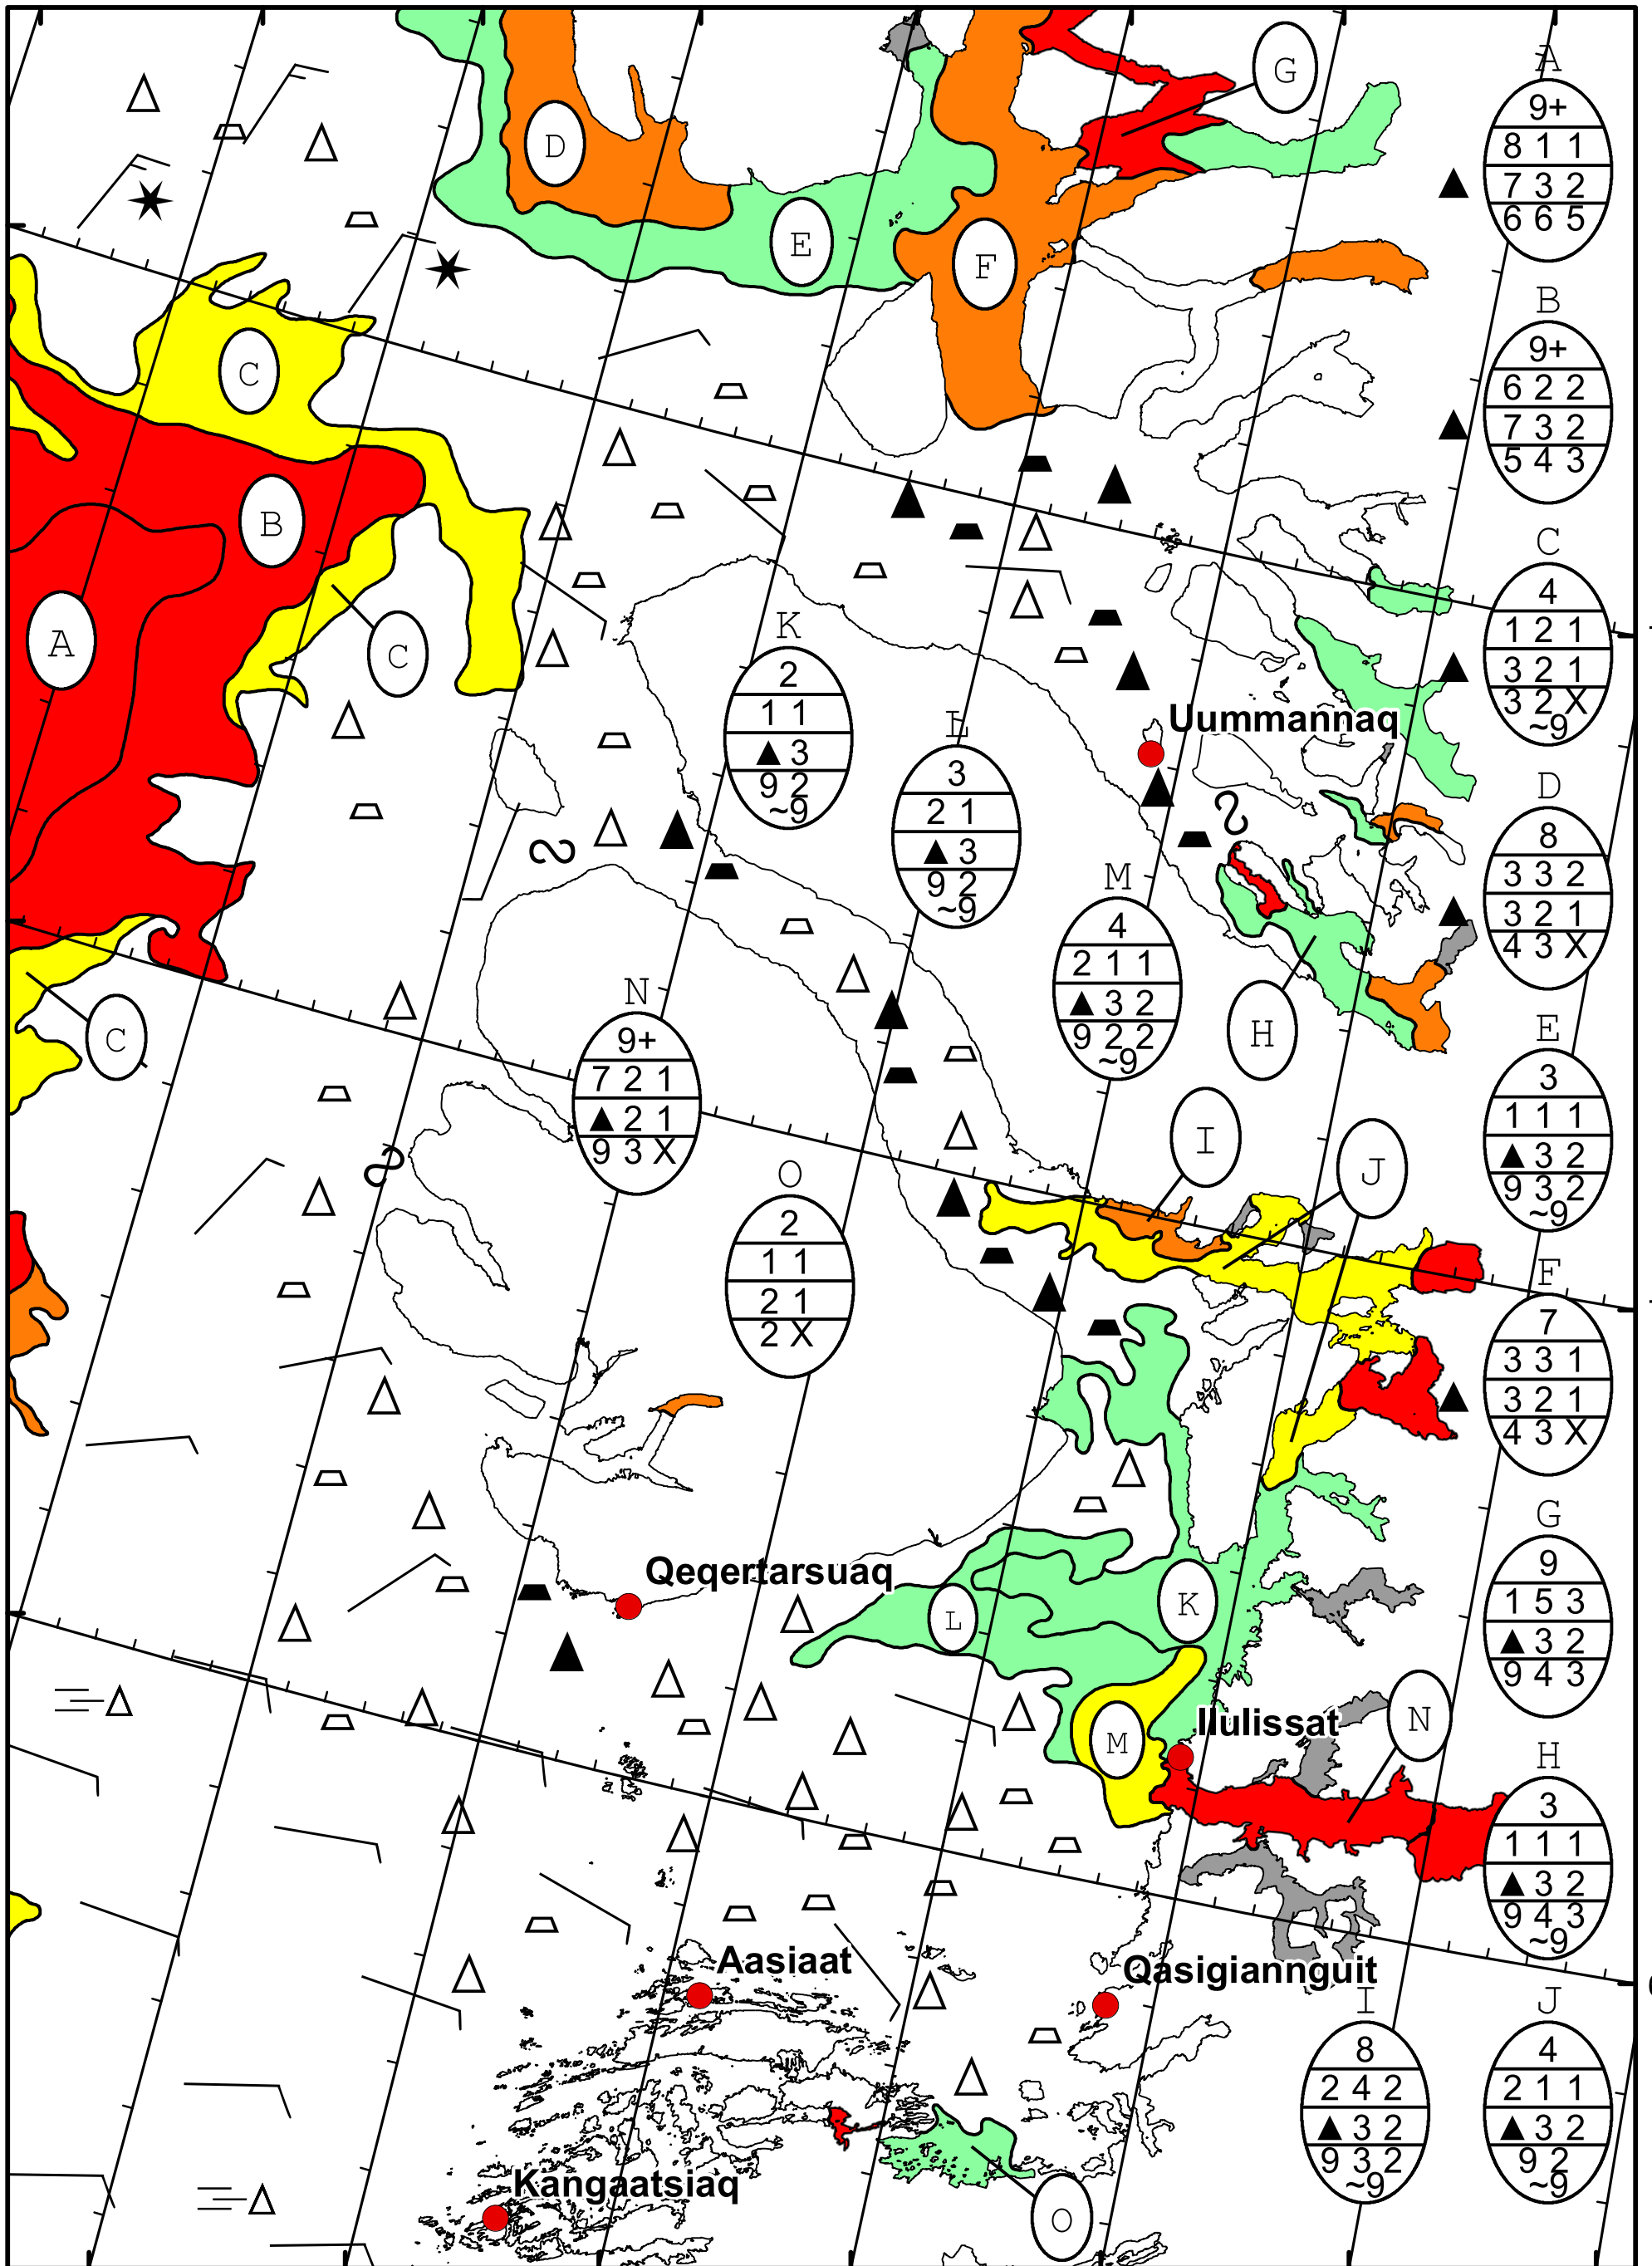

58°W 57°W 56°W 55°W 54°W 53°W 52°W 51°W

71°N

70°N

69°N

71°N

70°N

69°N

West Greenland Ice Chart
 Valid: 10 January 2021, 21:15 UTC