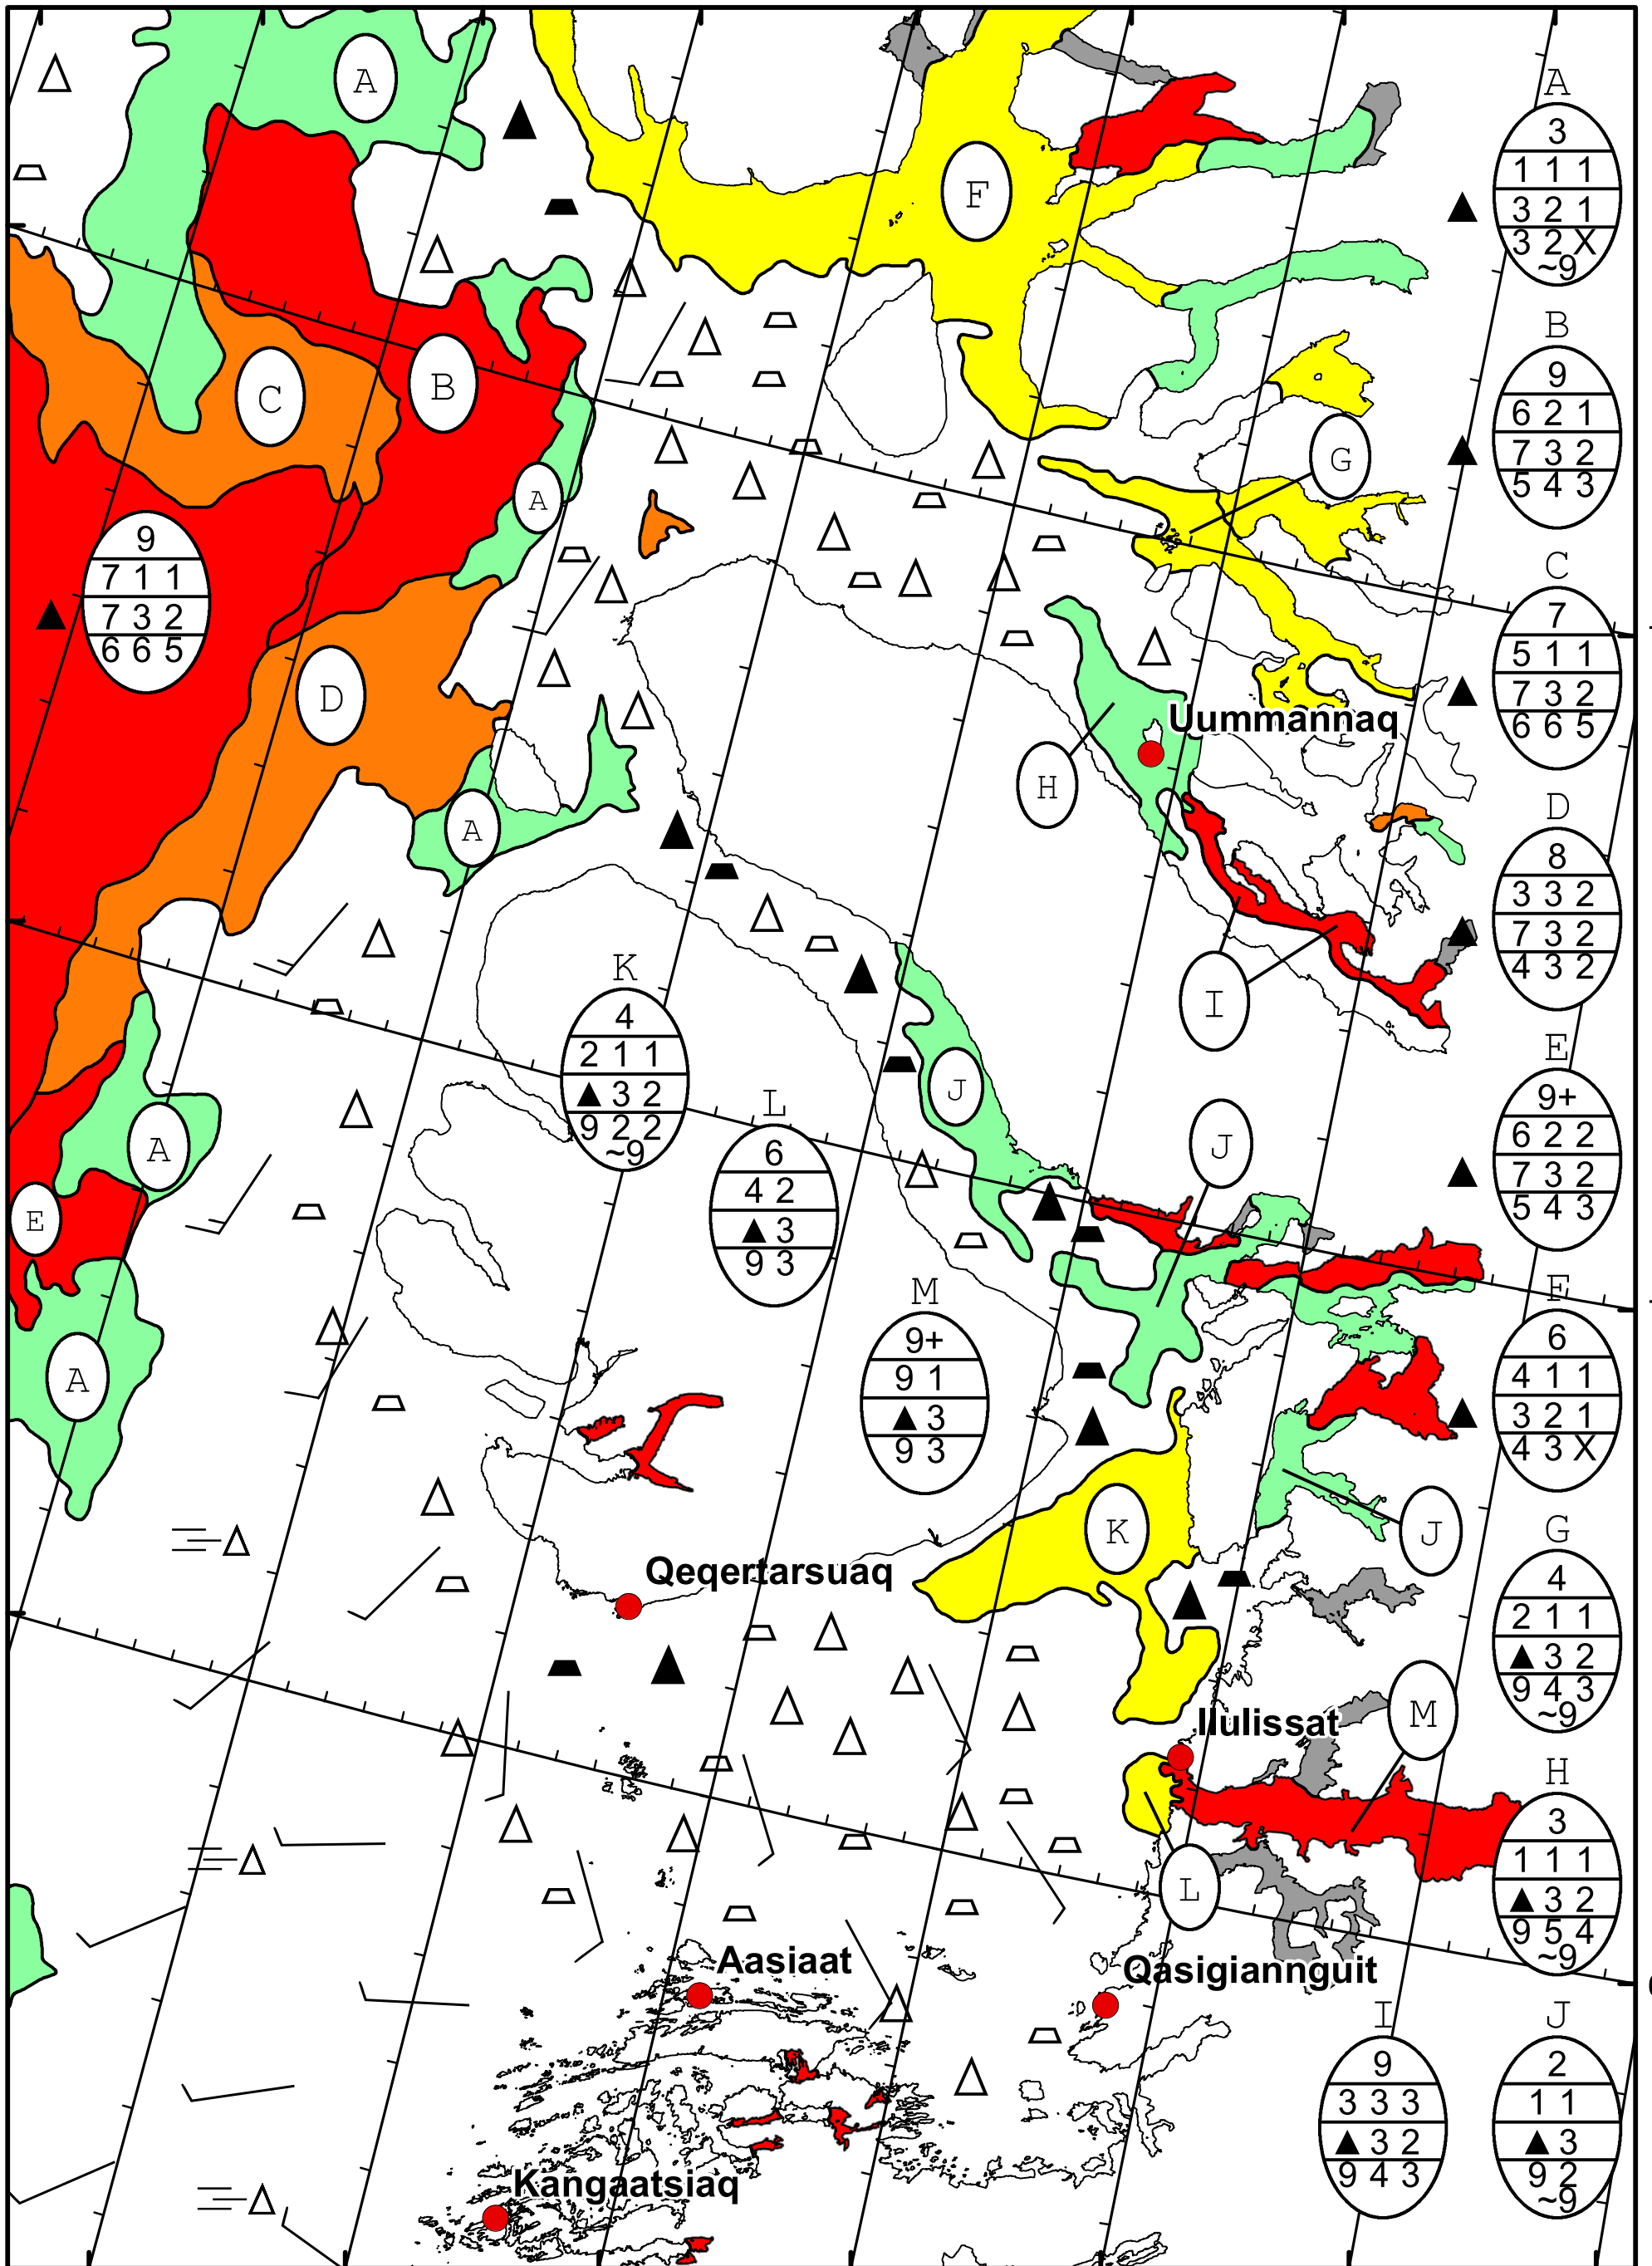

58°W 57°W 56°W 55°W 54°W 53°W 52°W 51°W

71°N

70°N

69°N

71°N

70°N

69°N

West Greenland Ice Chart
 Valid: 18 January 2021, 10:25 UTC