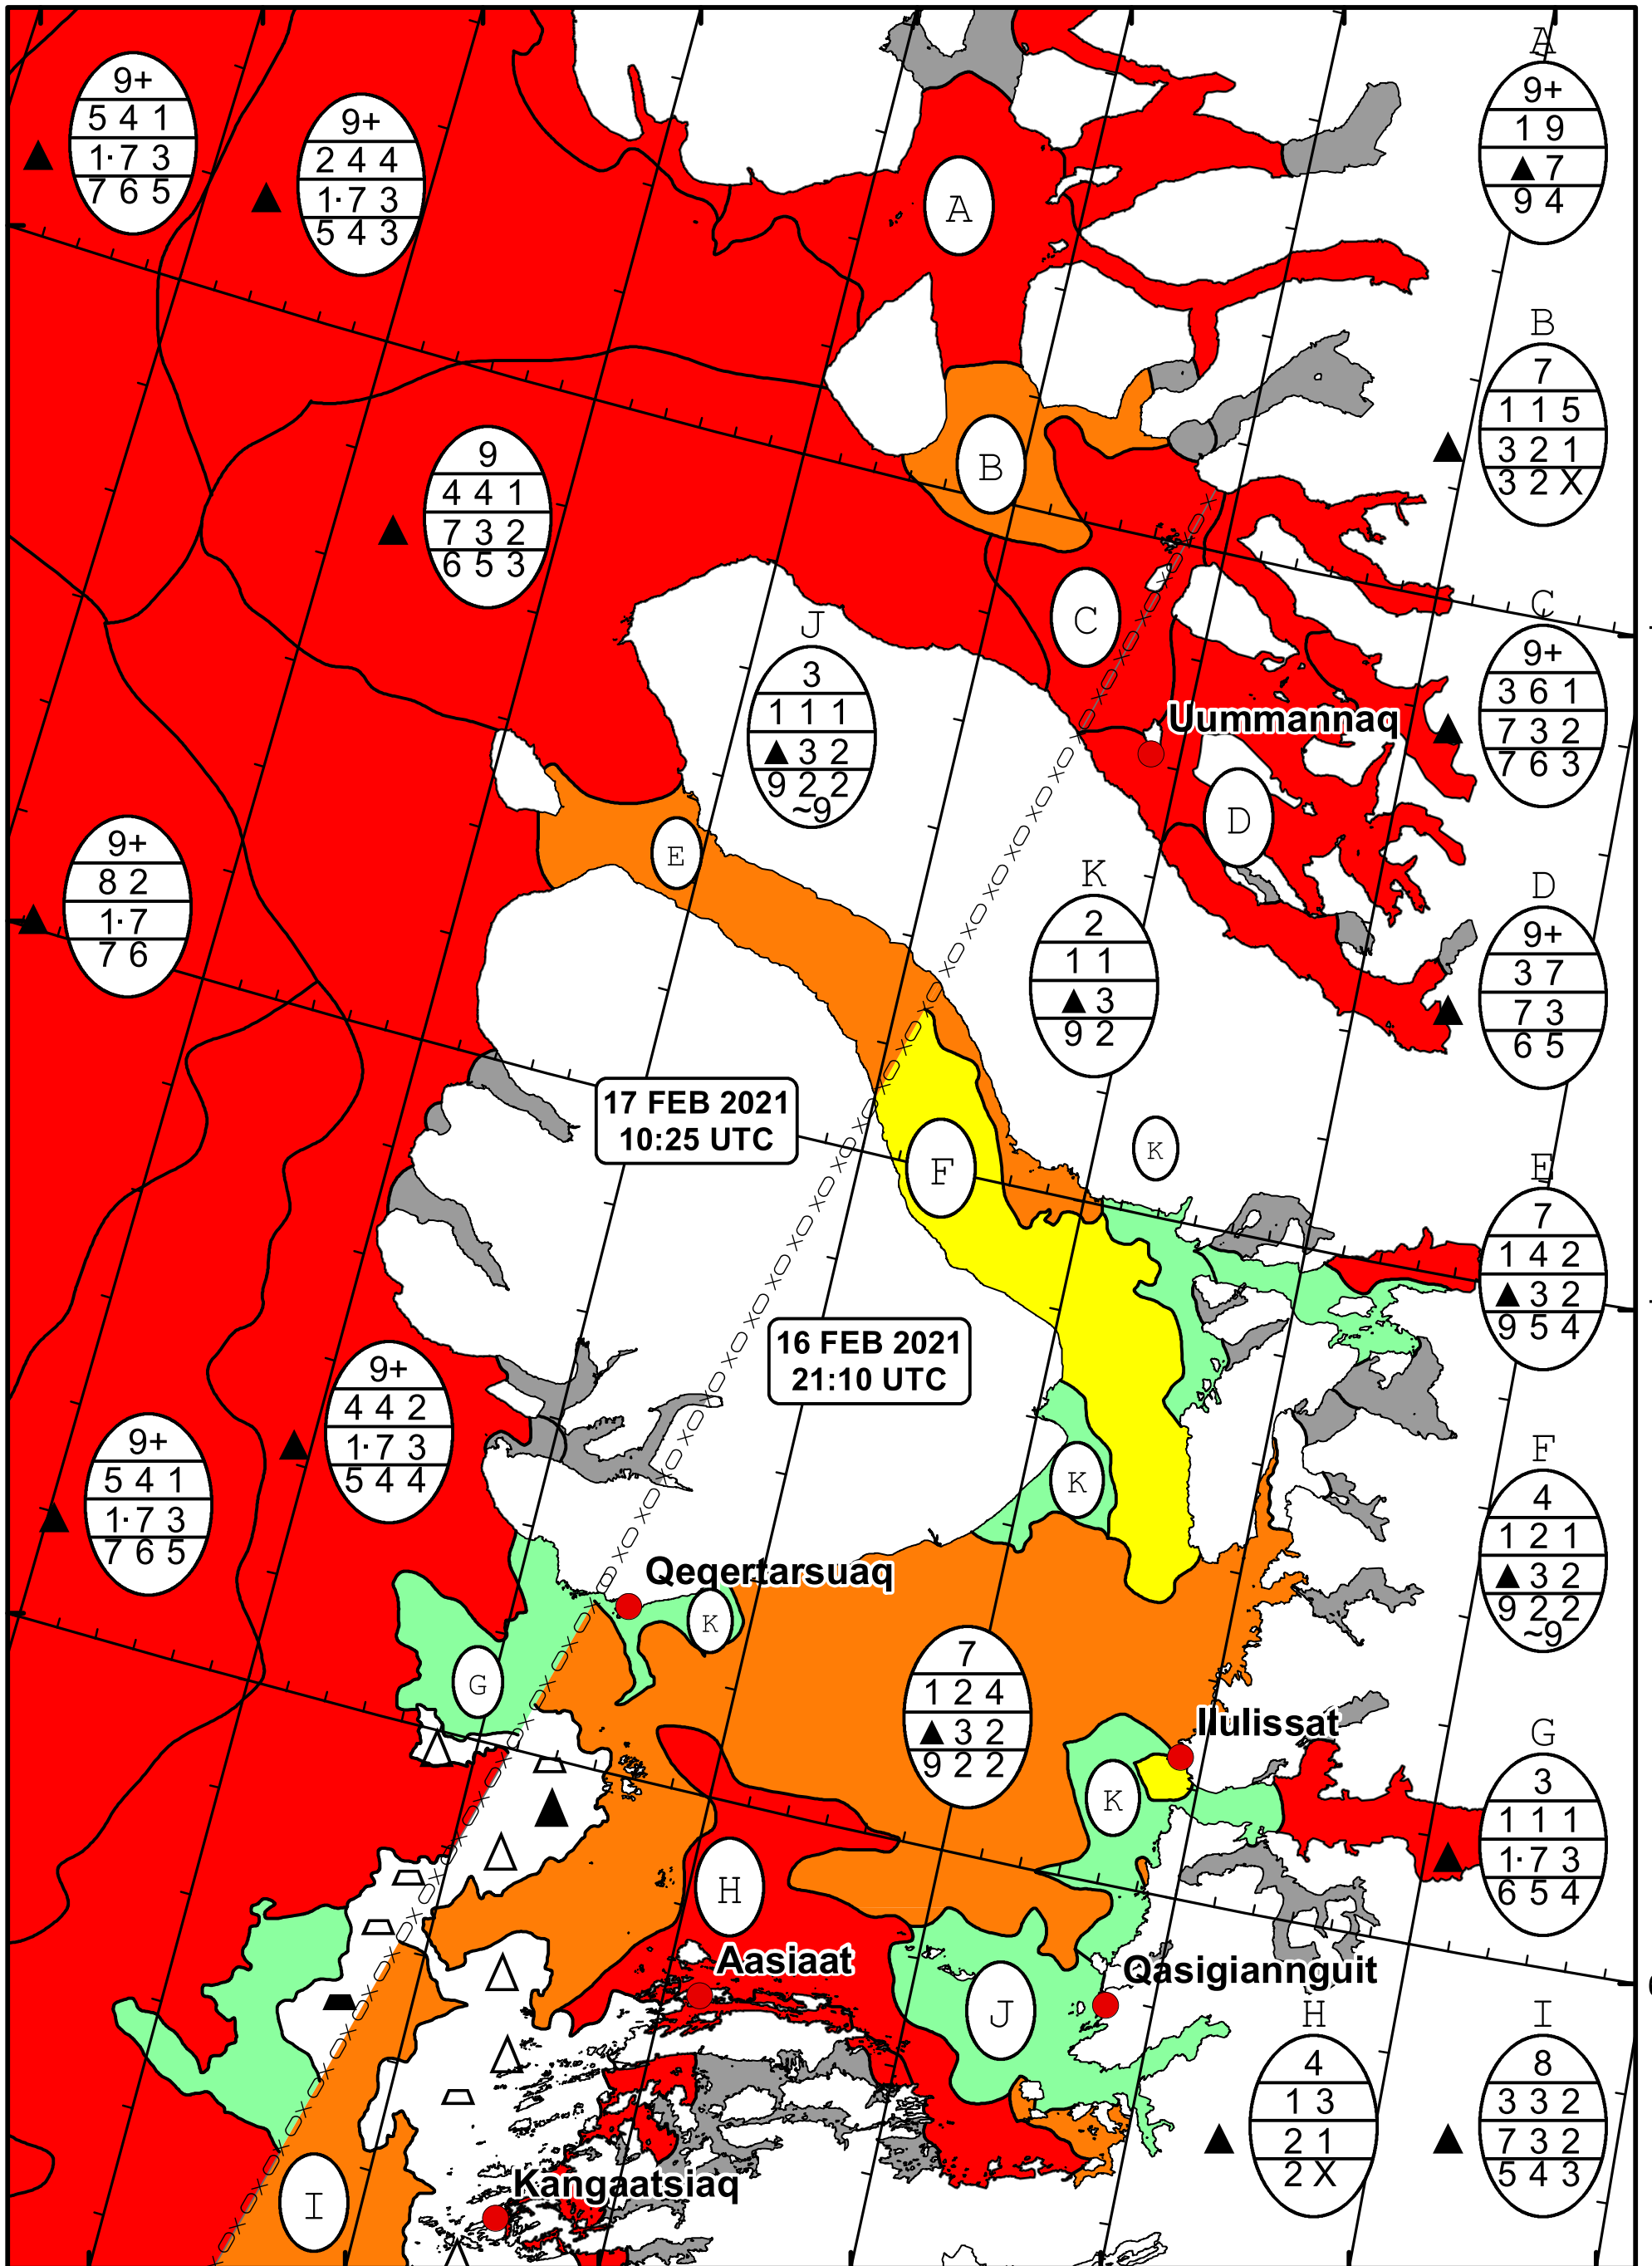

58°W 57°W 56°W 55°W 54°W 53°W 52°W 51°W

71°N

70°N

69°N

71°N

70°N

69°N

DMI
 Ice Service Danish Meteorological Institute

West Greenland Ice Chart
 Valid: 17 February 2021, 10:25 UTC