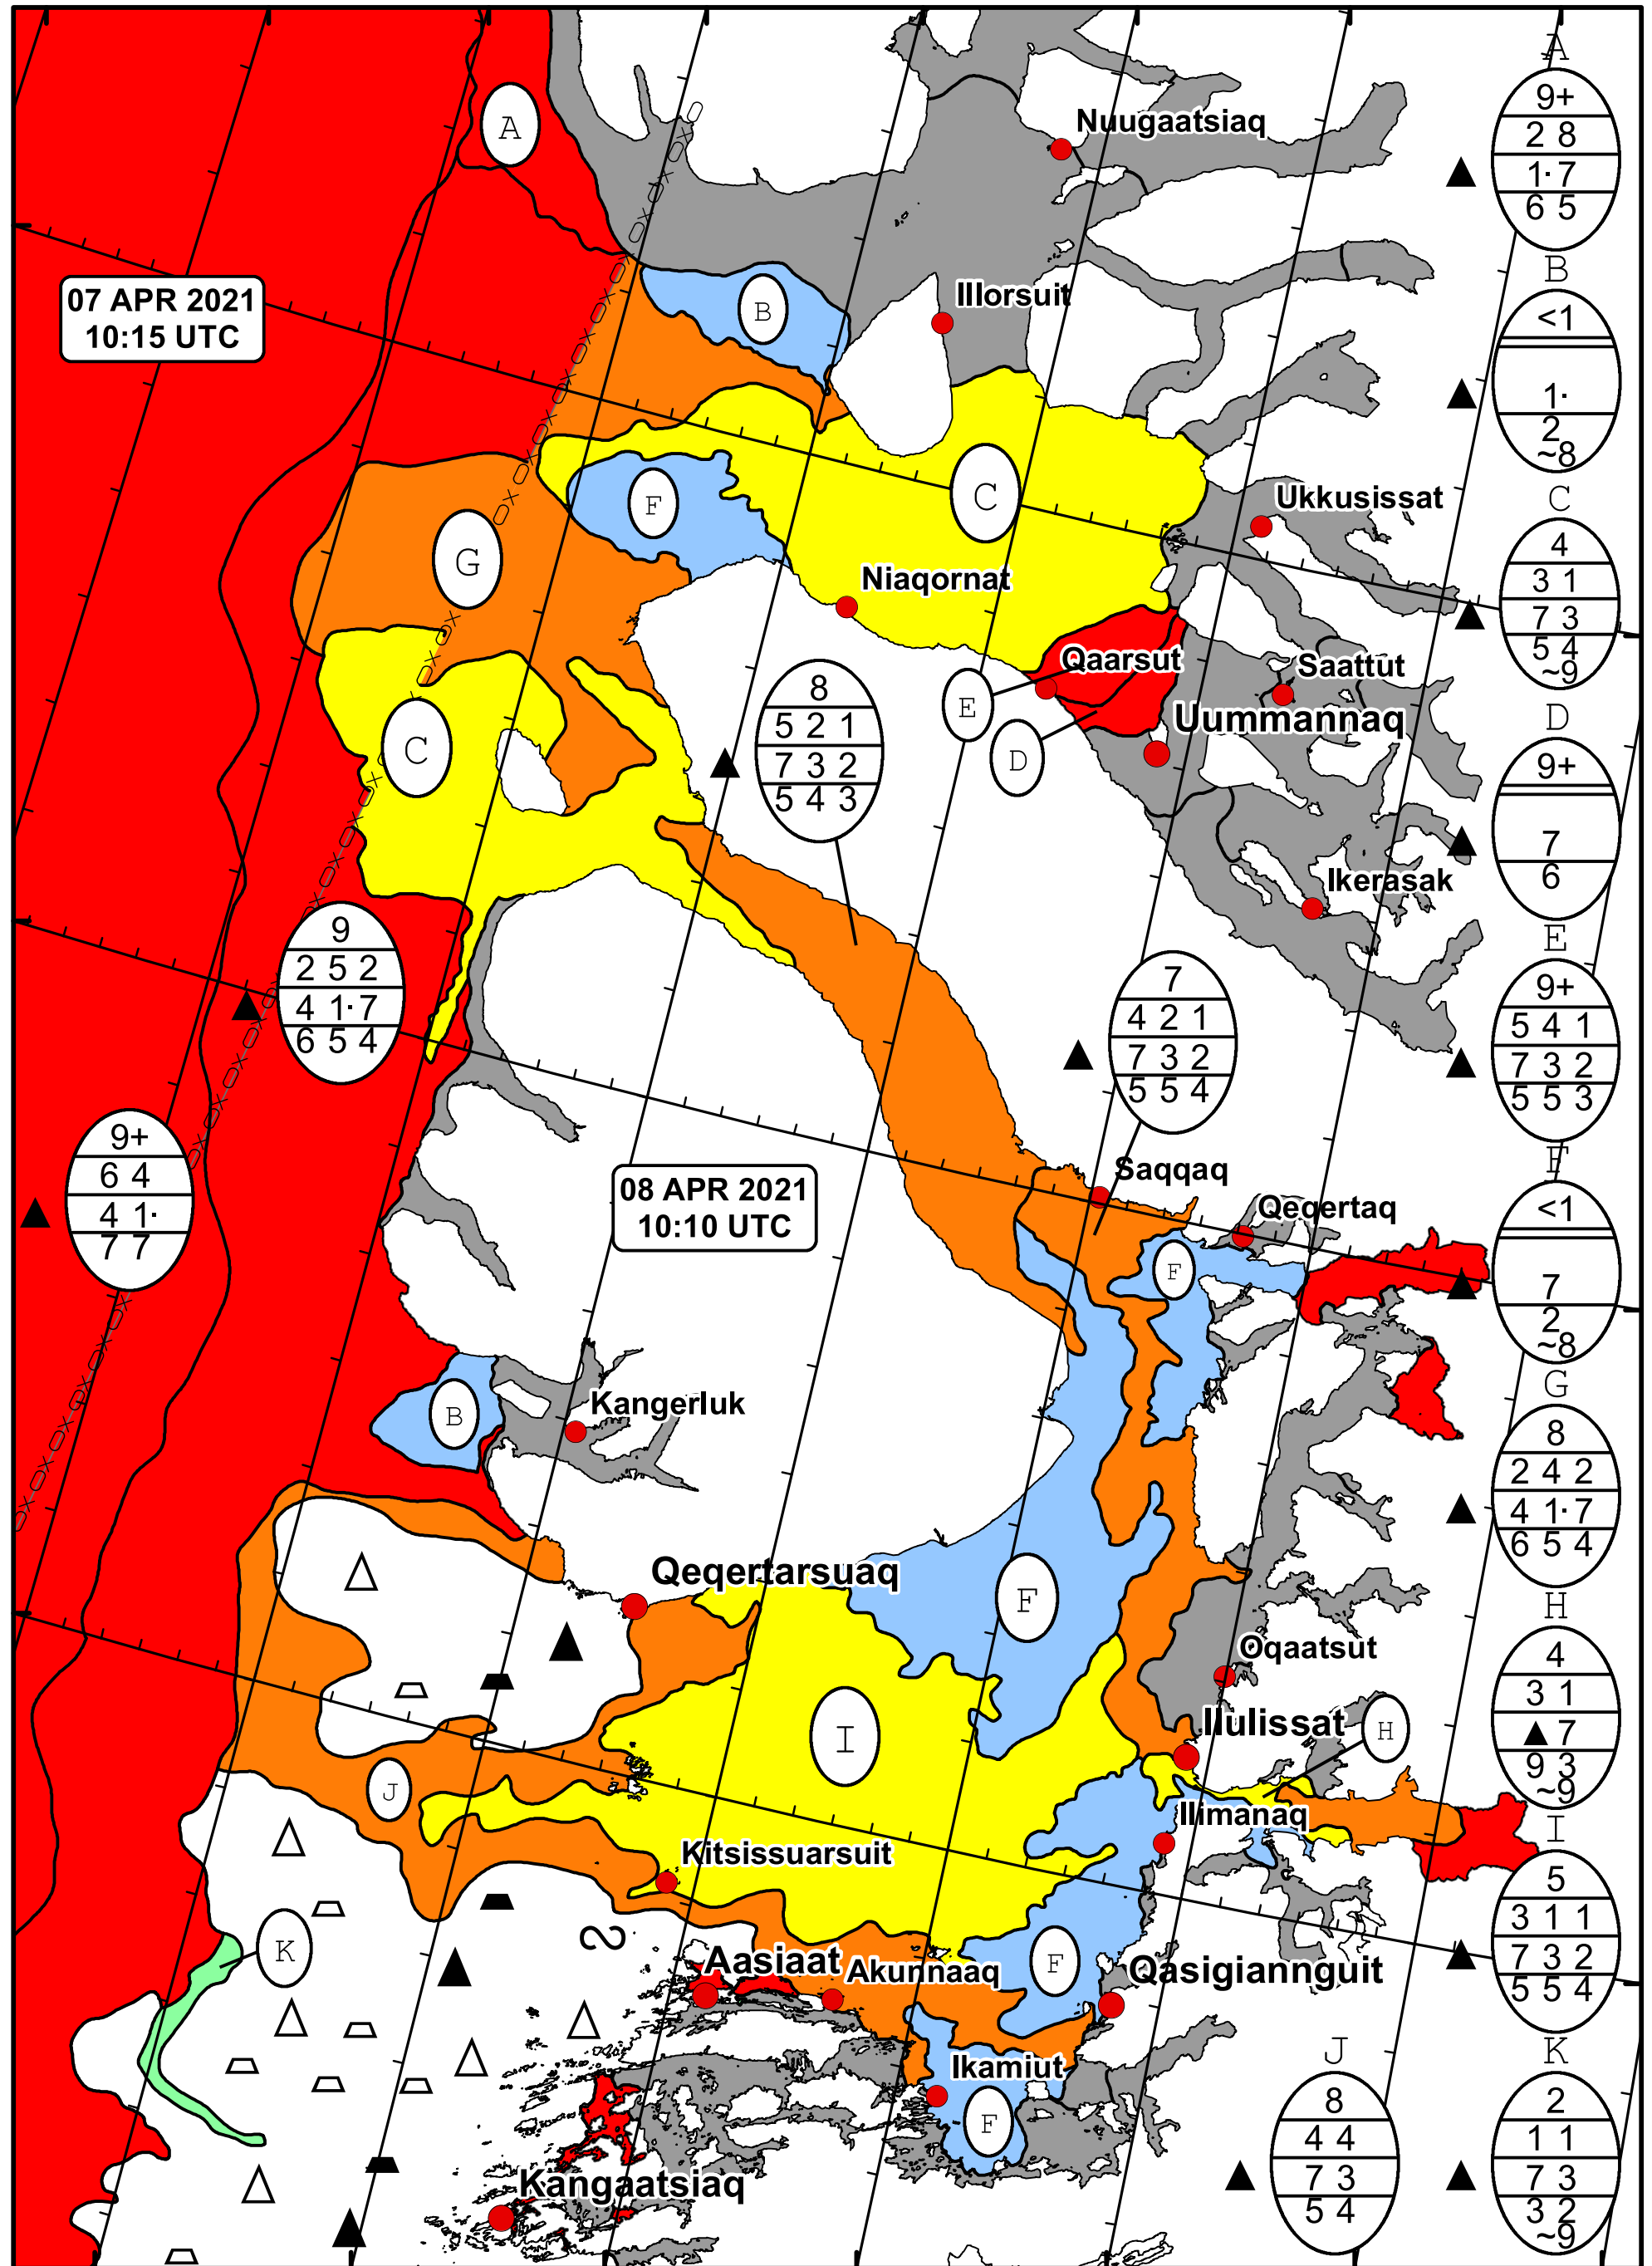

58°W 57°W 56°W 55°W 54°W 53°W 52°W 51°W

71°N

07 APR 2021
10:15 UTC

70°N

08 APR 2021
10:10 UTC

69°N

West Greenland Ice Chart
Valid: 08 April 2021, 10:10 UTC