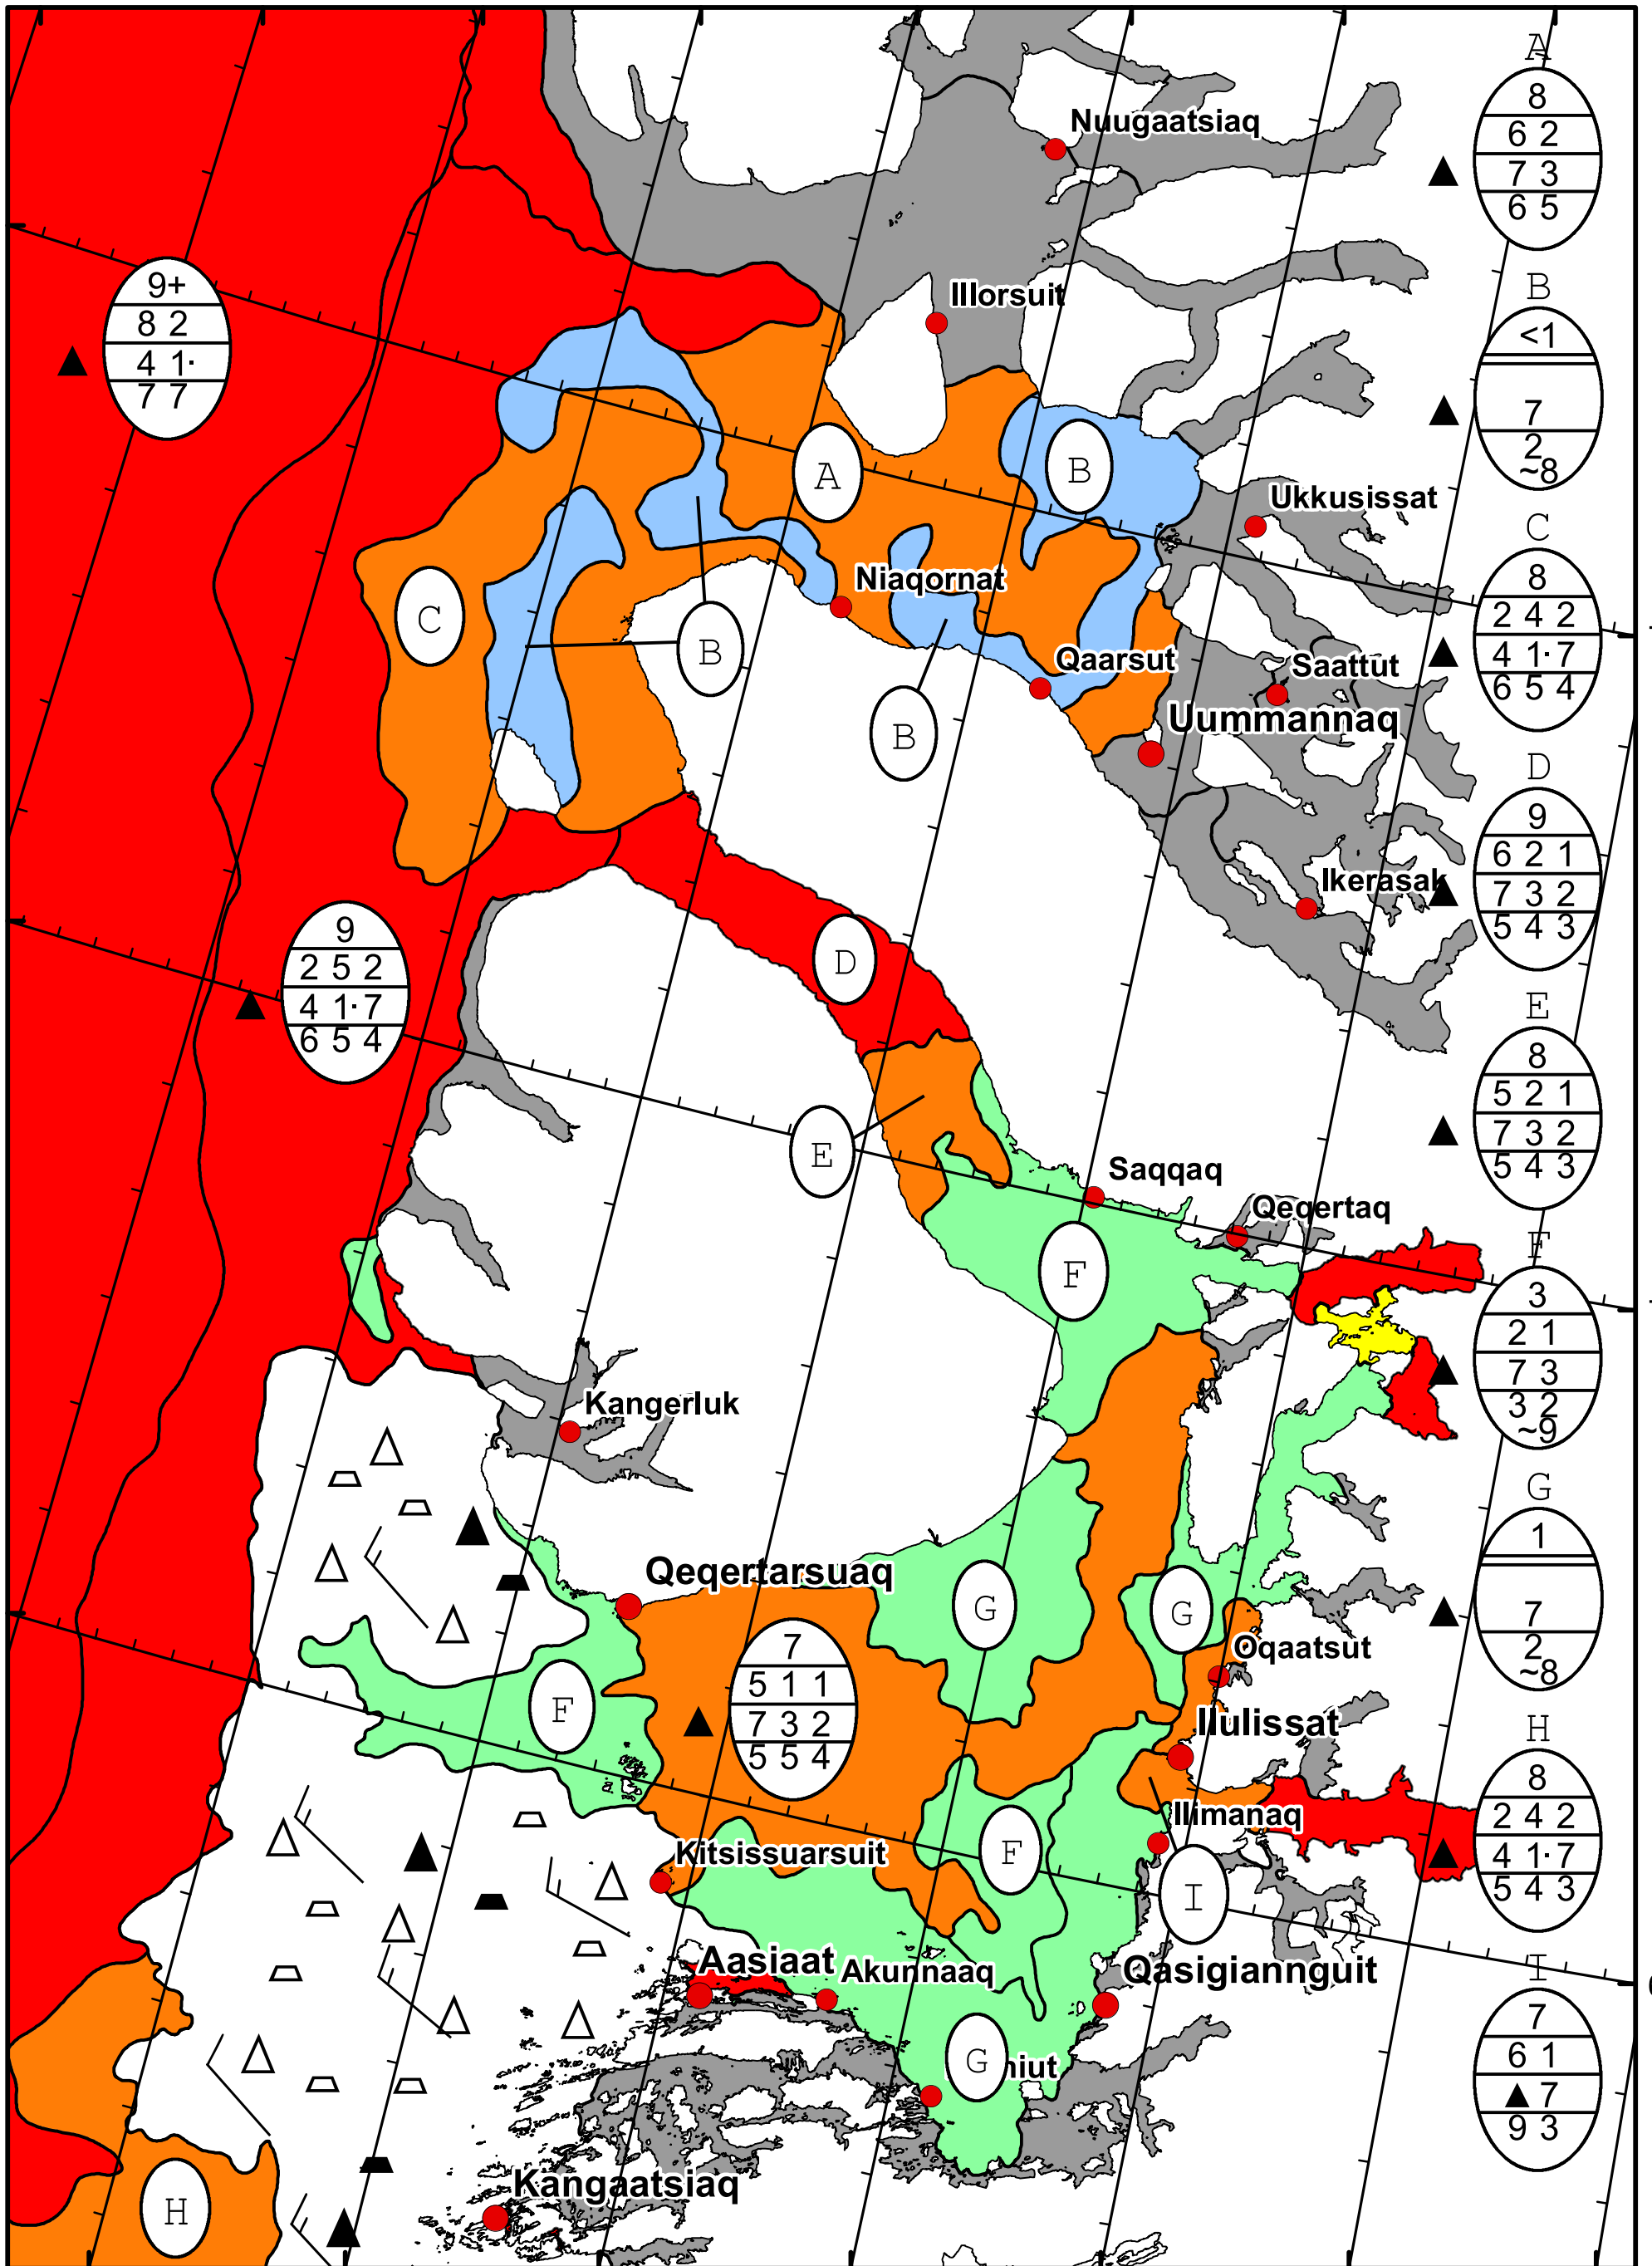

58°W 57°W 56°W 55°W 54°W 53°W 52°W 51°W

71°N

70°N

69°N

71°N

70°N

69°N

West Greenland Ice Chart

Danish Meteorological Institute Valid: 09 April 2021, 20:55 UTC