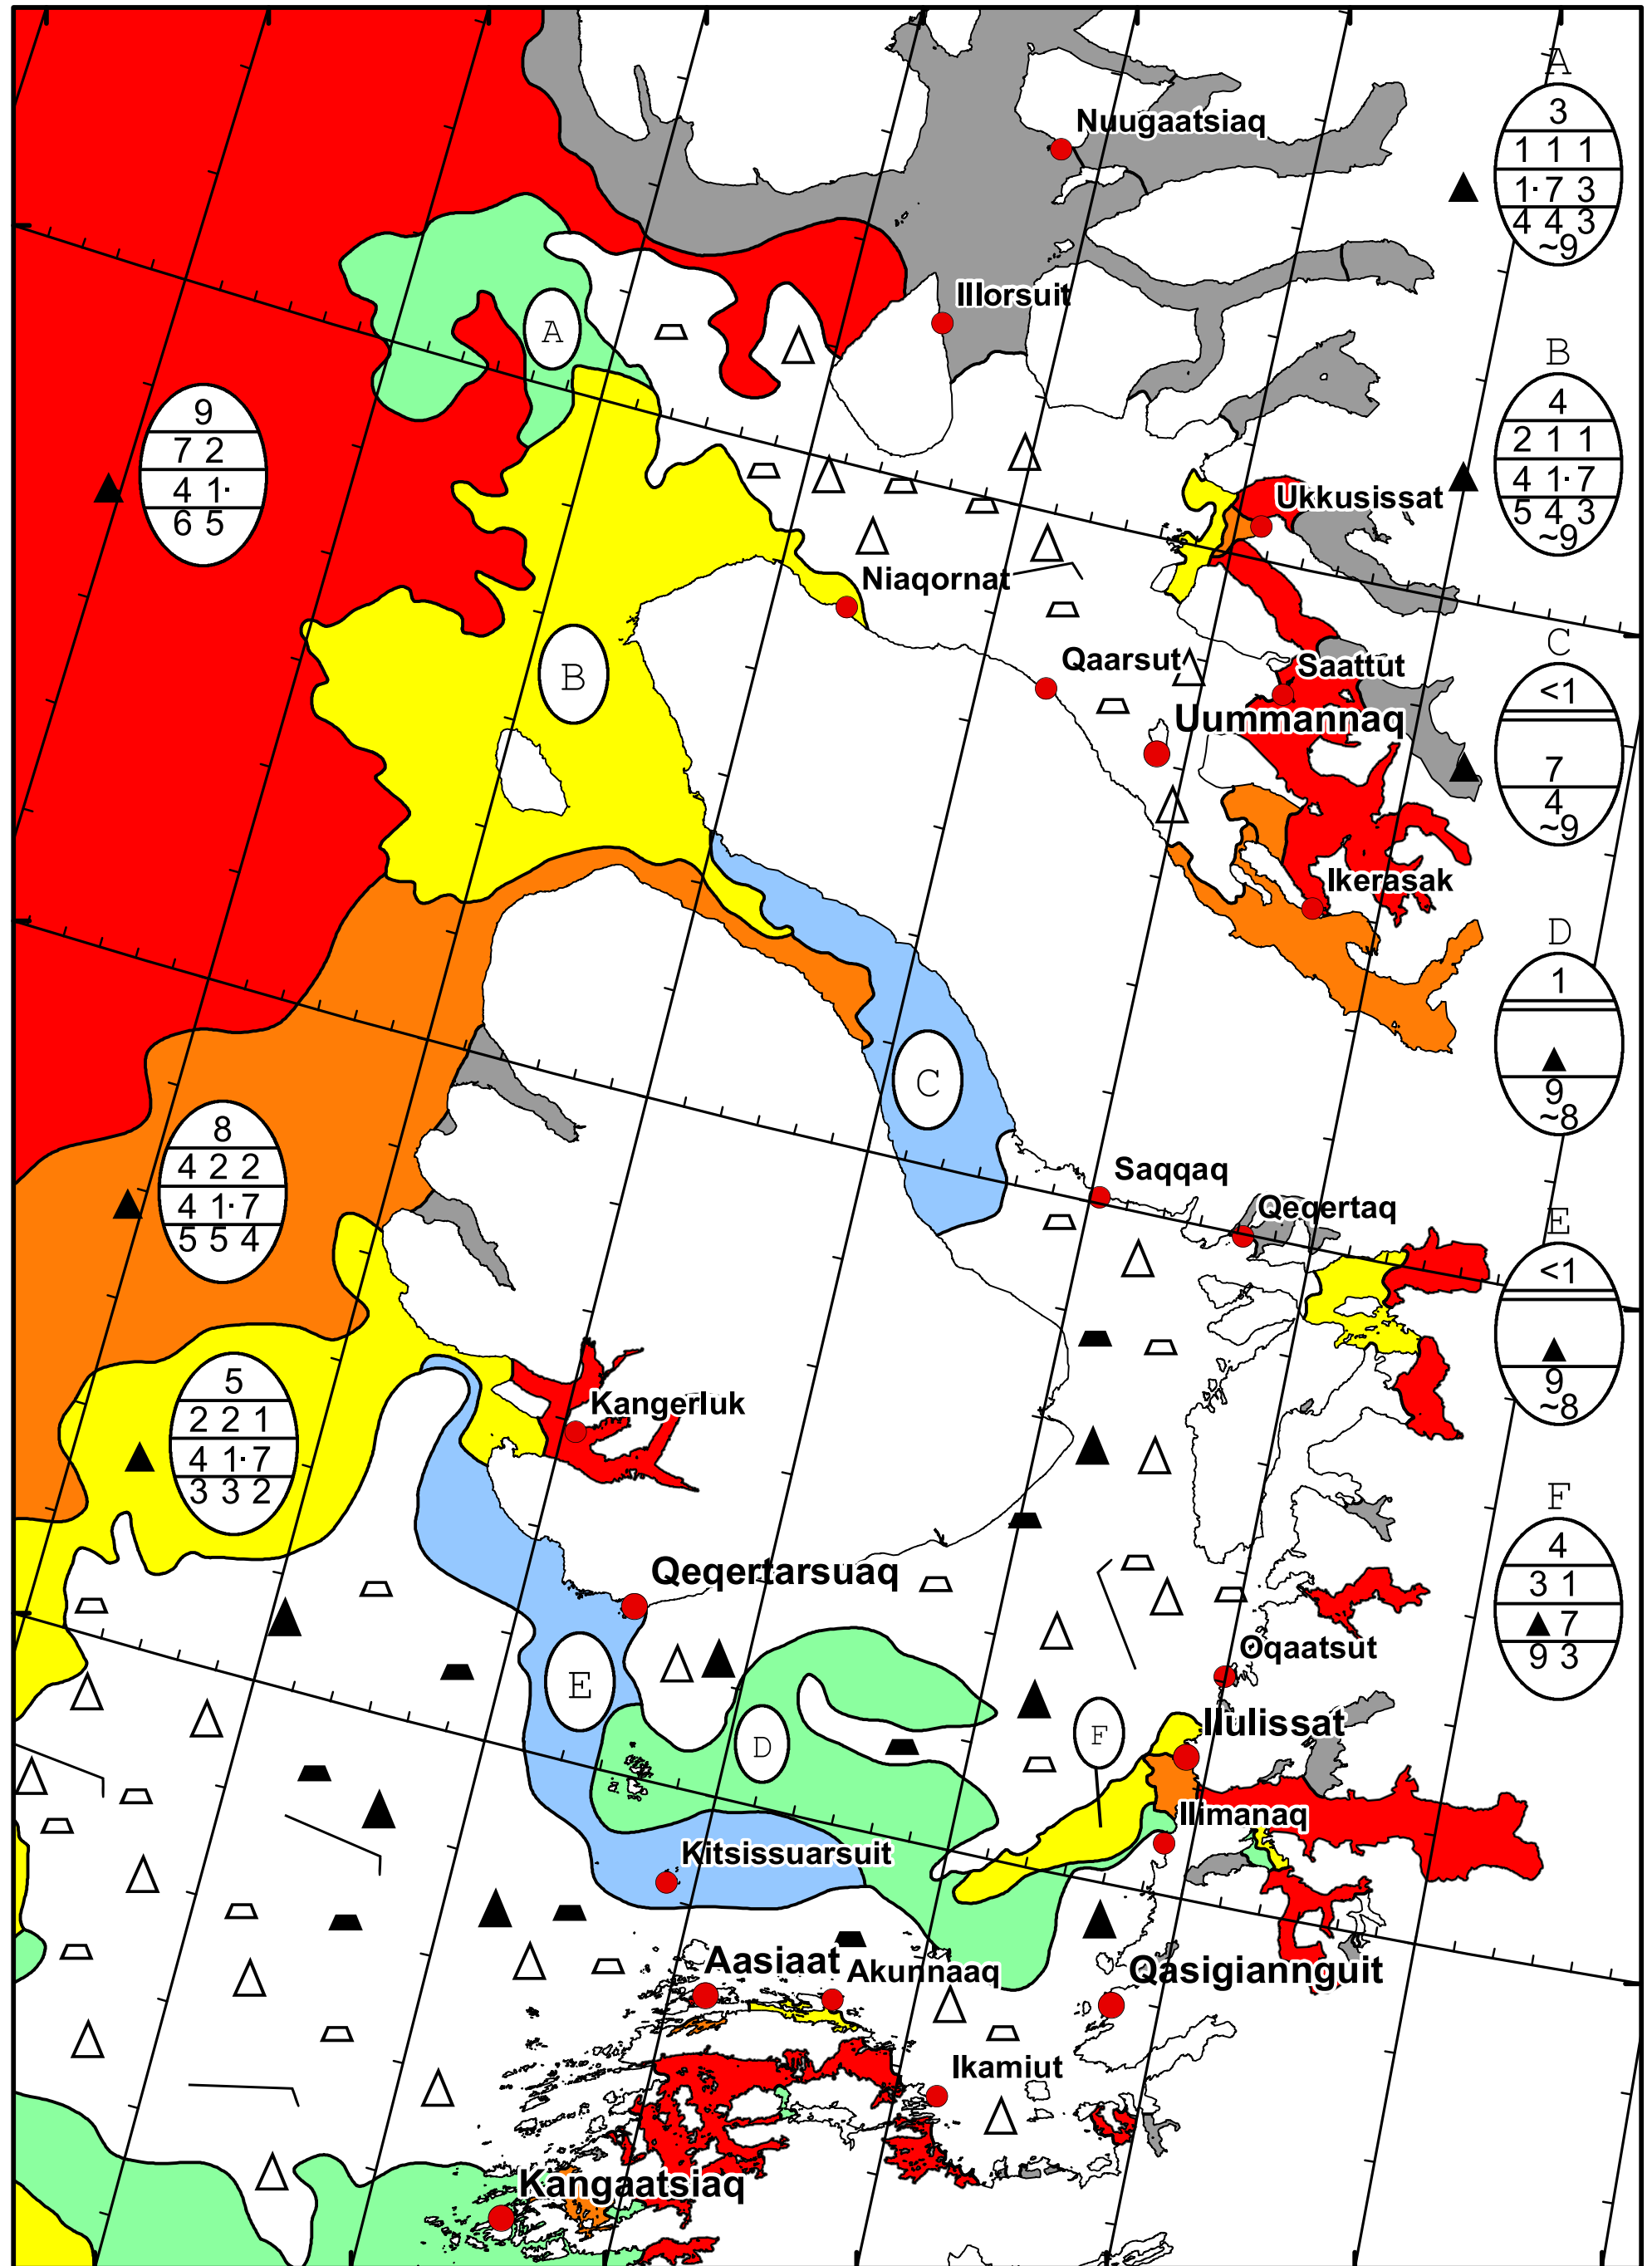

58°W 57°W 56°W 55°W 54°W 53°W 52°W 51°W

71°N

70°N

69°N

71°N

70°N

69°N

West Greenland Ice Chart
 DMI Danish Meteorological Institute Valid: 08 May 2021, 20:40 UTC