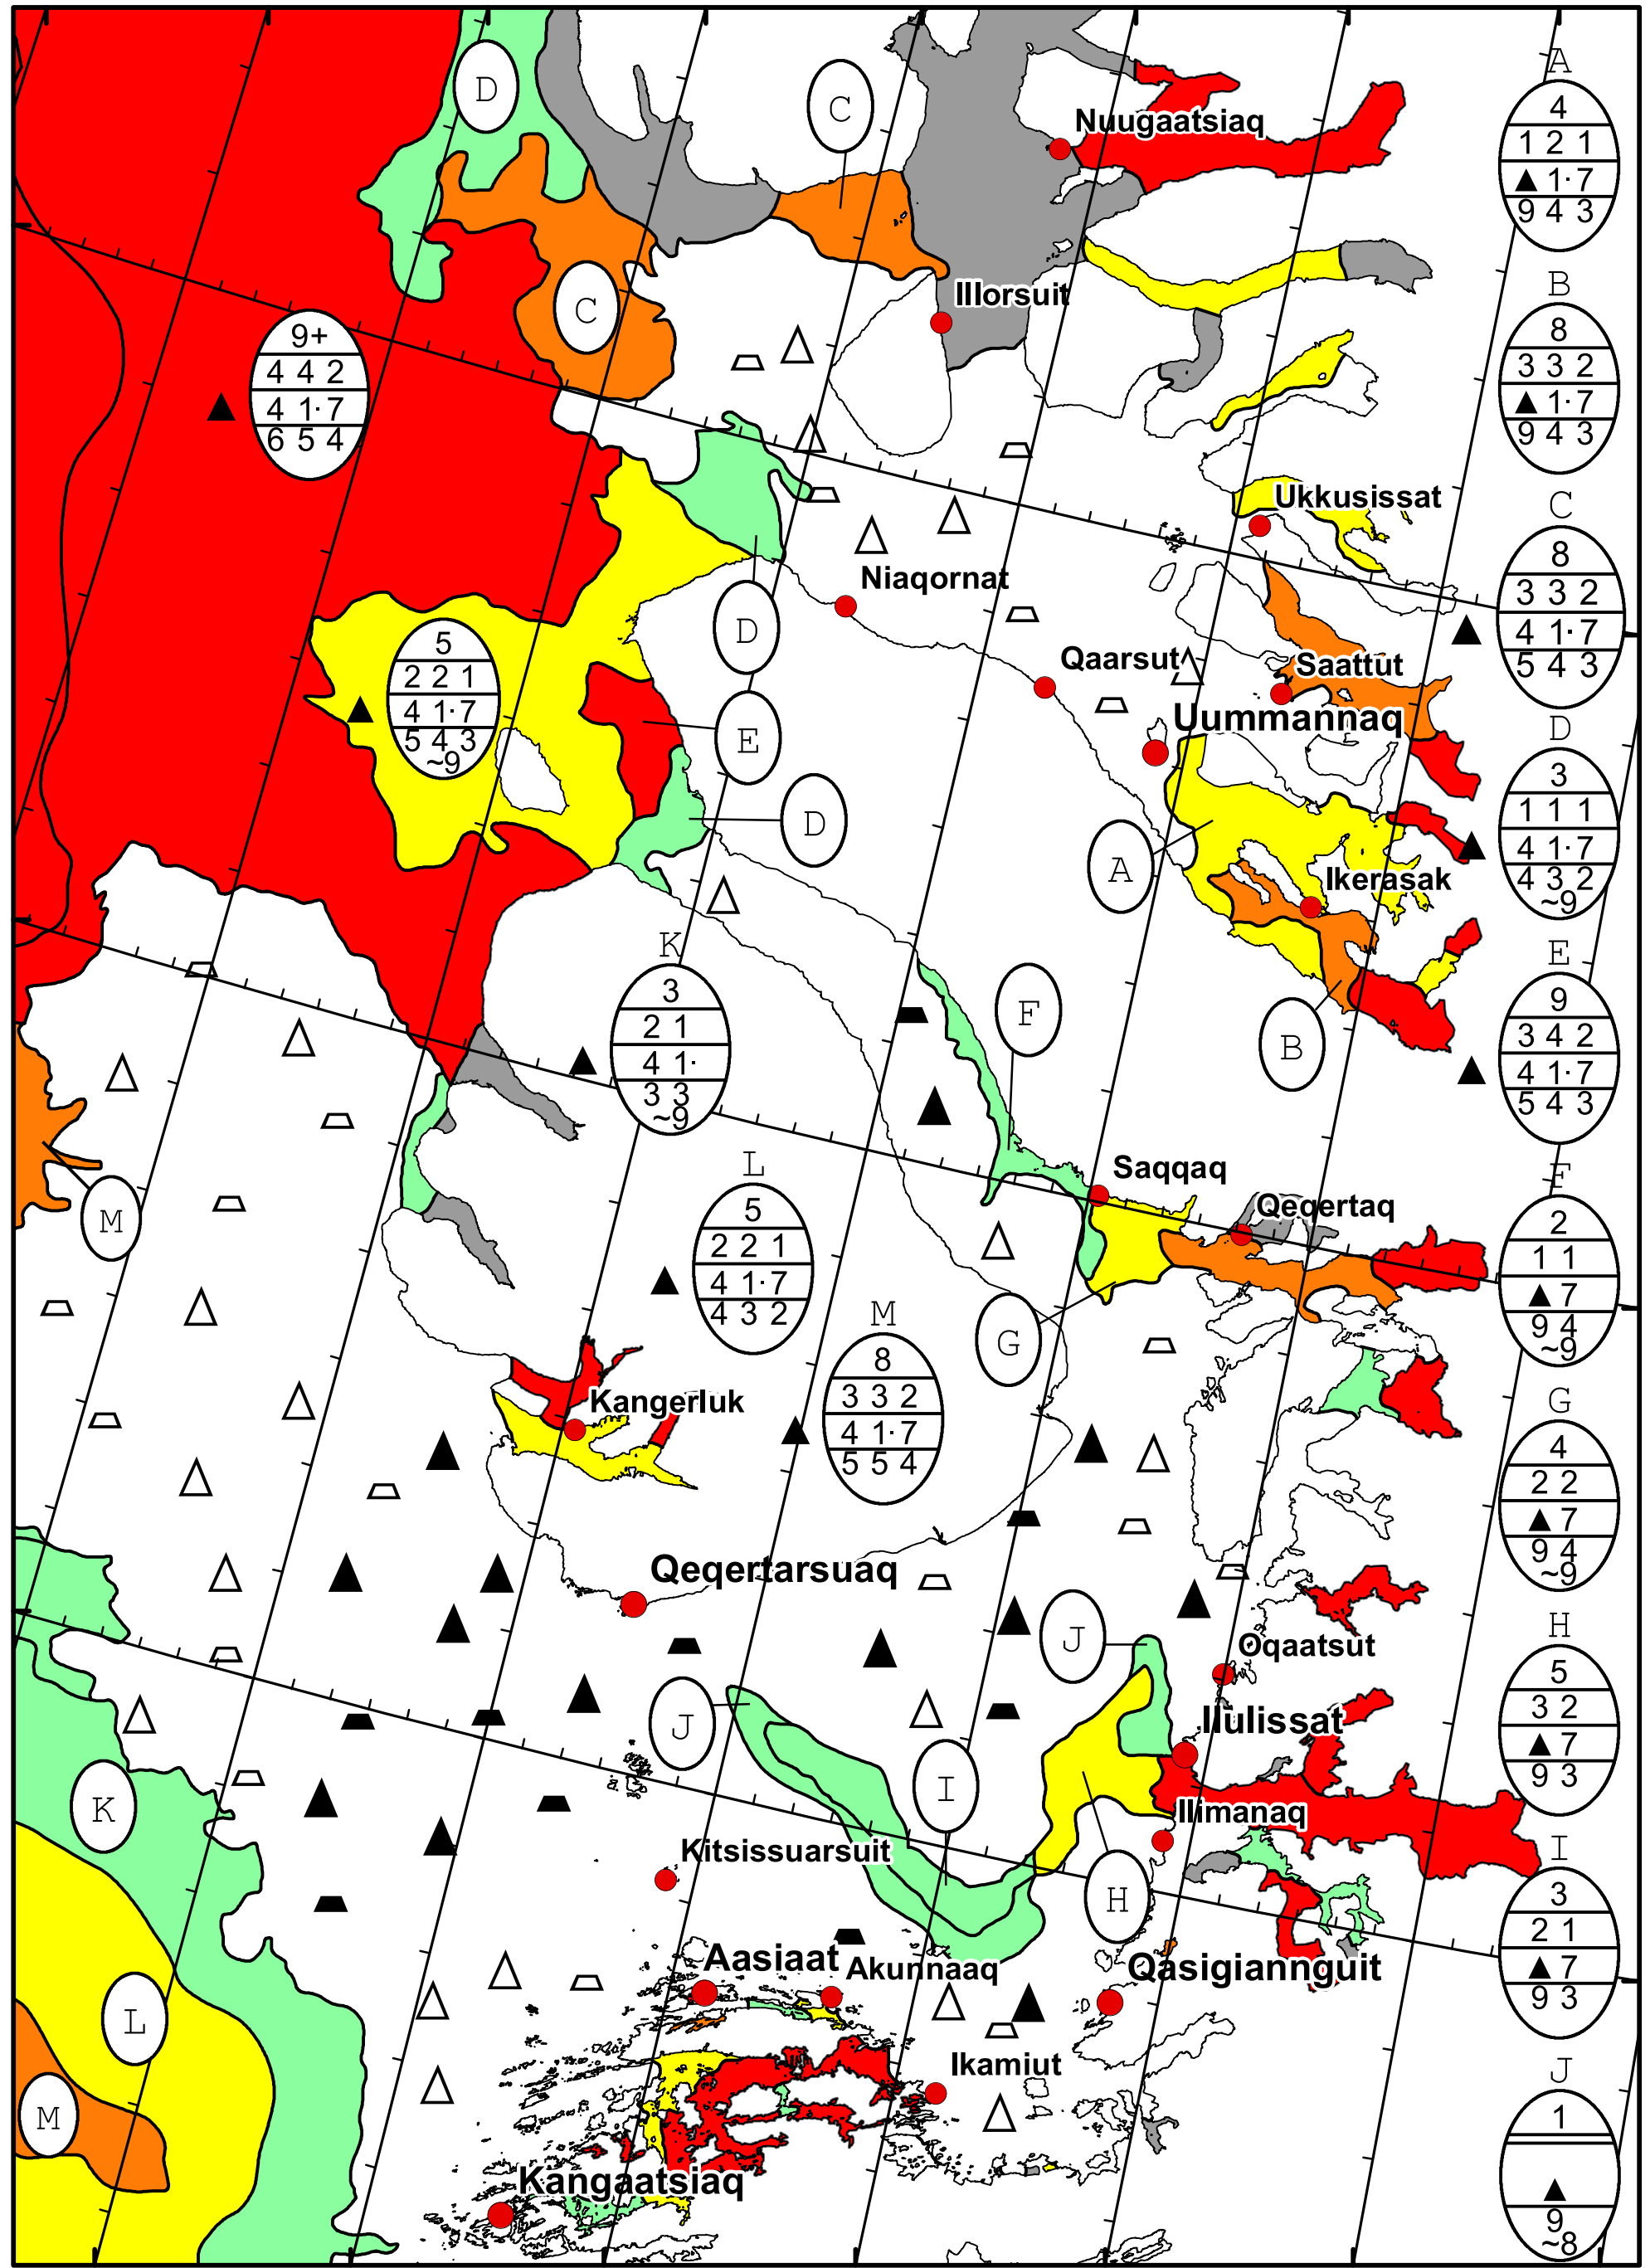

58°W 57°W 56°W 55°W 54°W 53°W 52°W 51°W

71°N

70°N

69°N

71°N

70°N

69°N

West Greenland Ice Chart
Danish Meteorological Institute Valid: 18 May 2021, 10:25 UTC