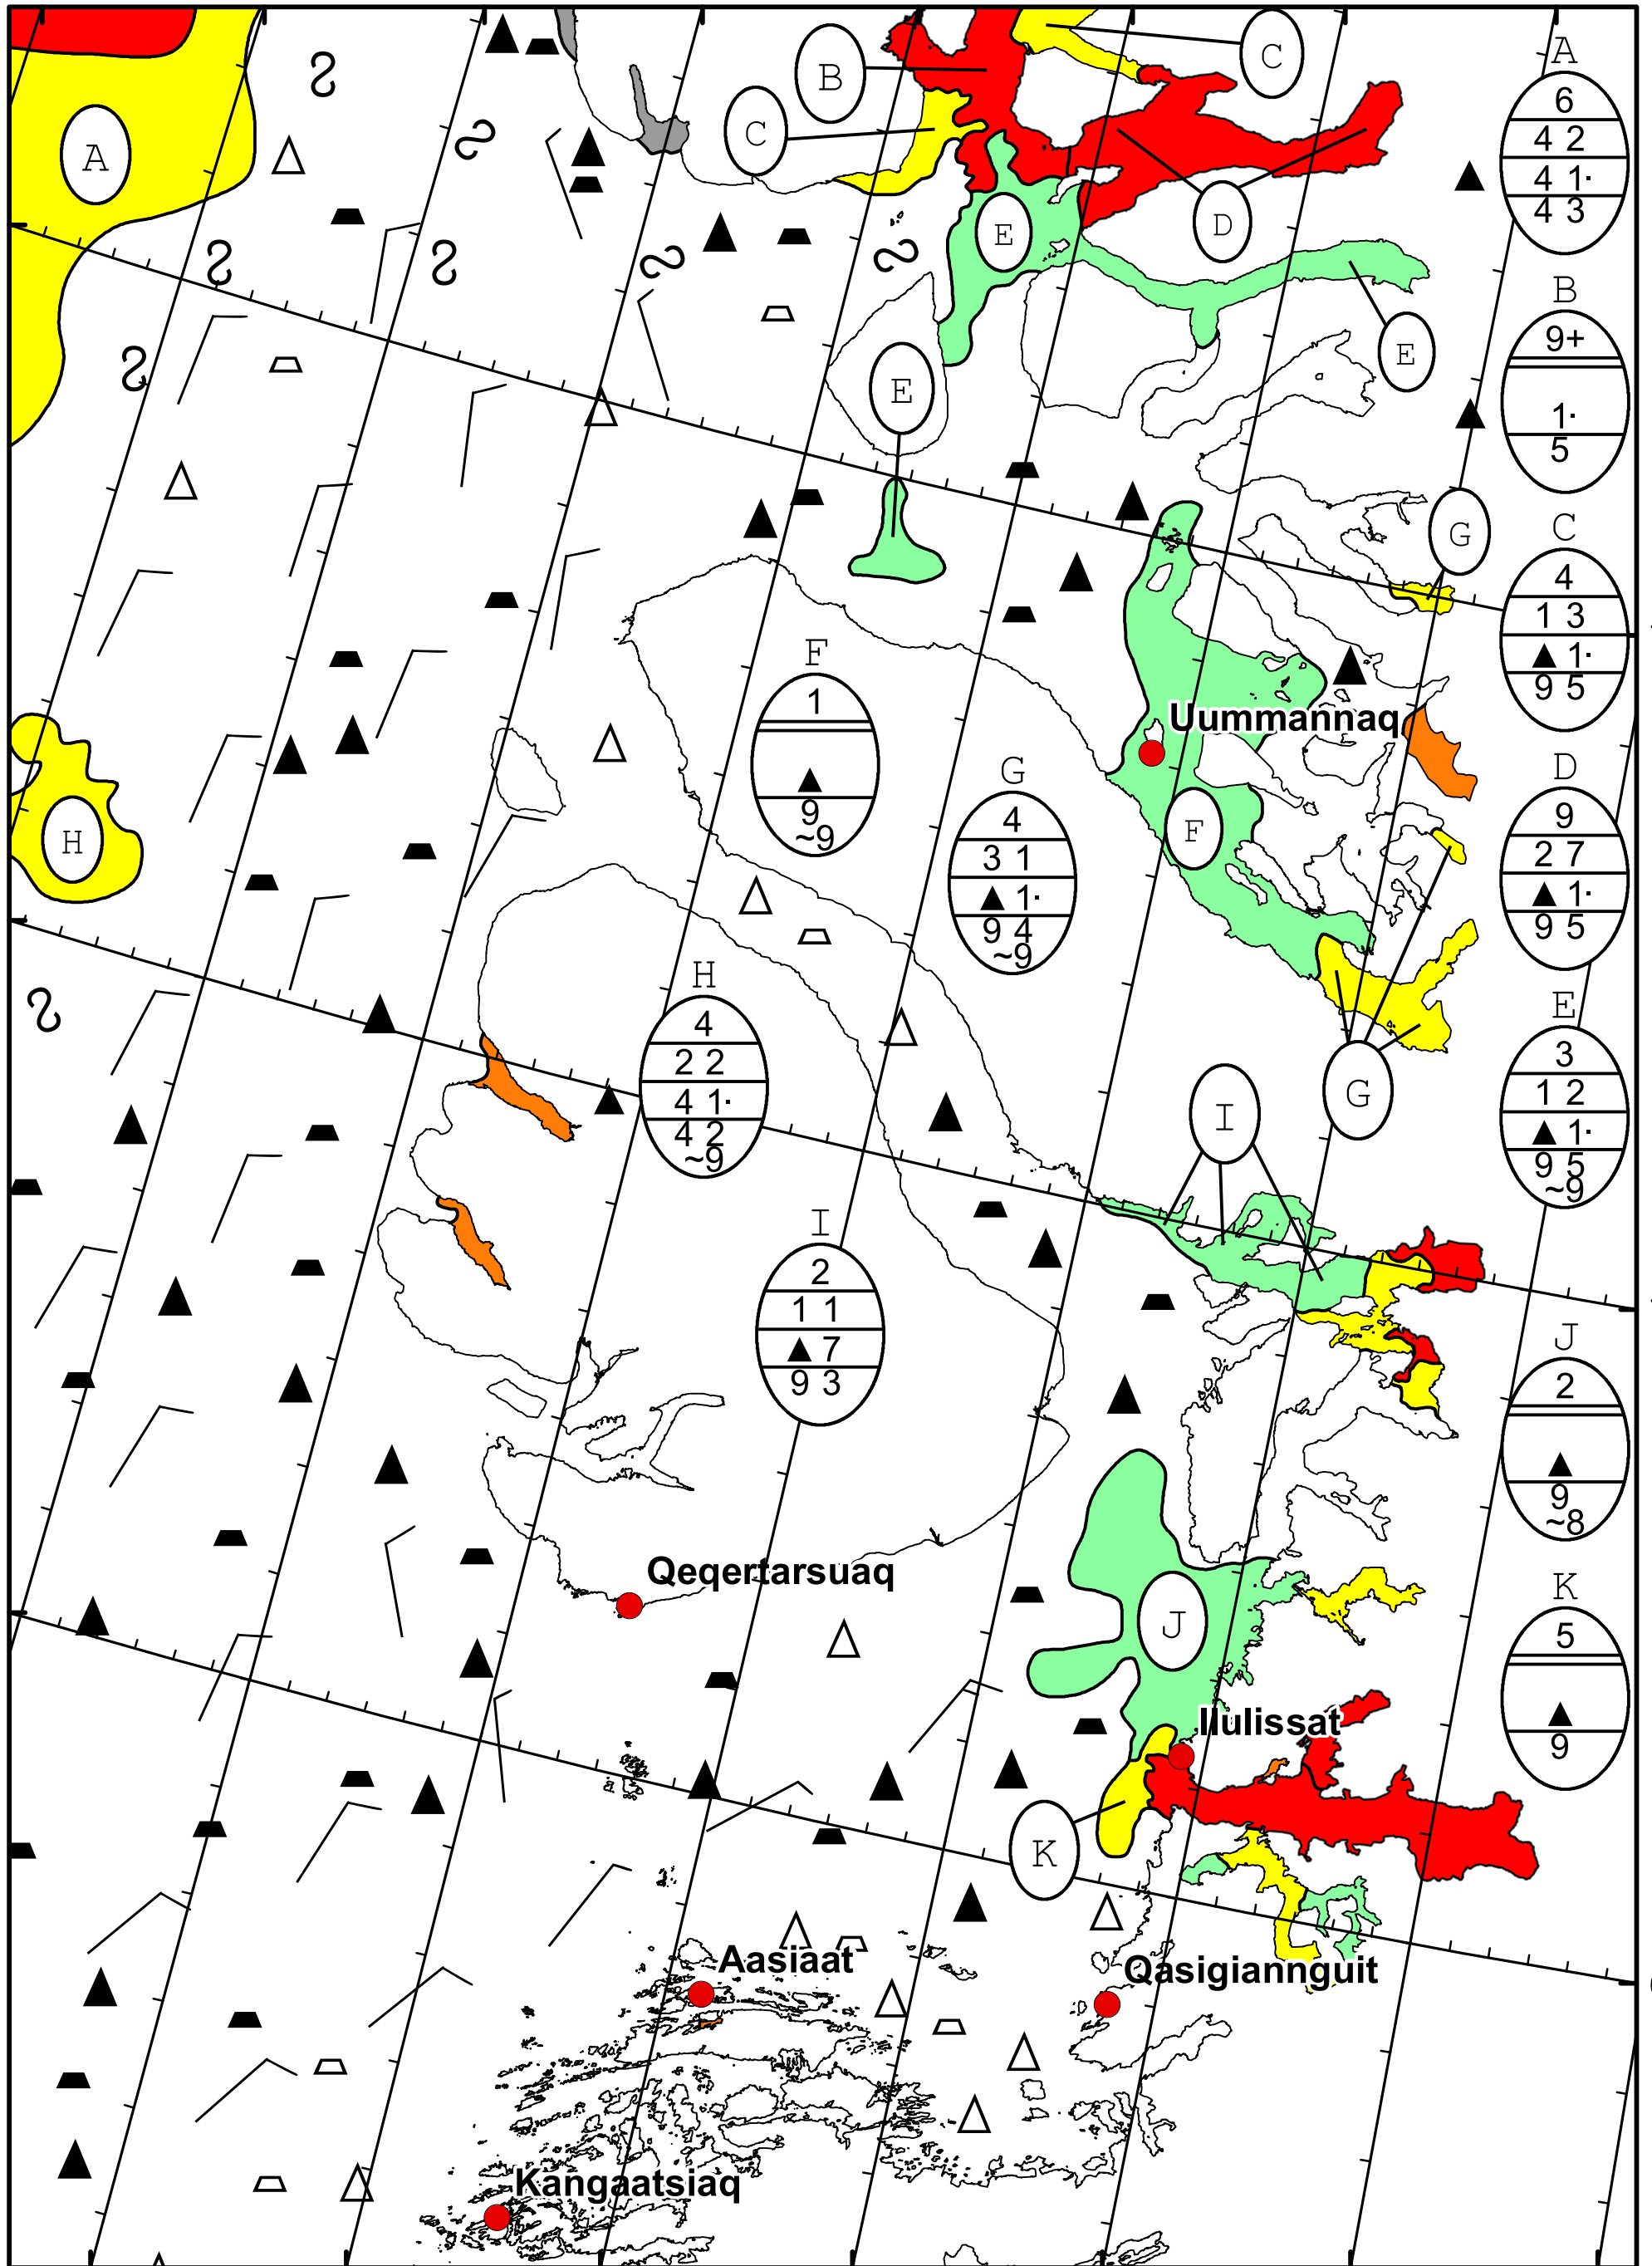

58°W 57°W 56°W 55°W 54°W 53°W 52°W 51°W

71°N

70°N

69°N

71°N

70°N

69°N

West Greenland Ice Chart

Danish Meteorological Institute Valid: 01 June 2021, 20:40 UTC