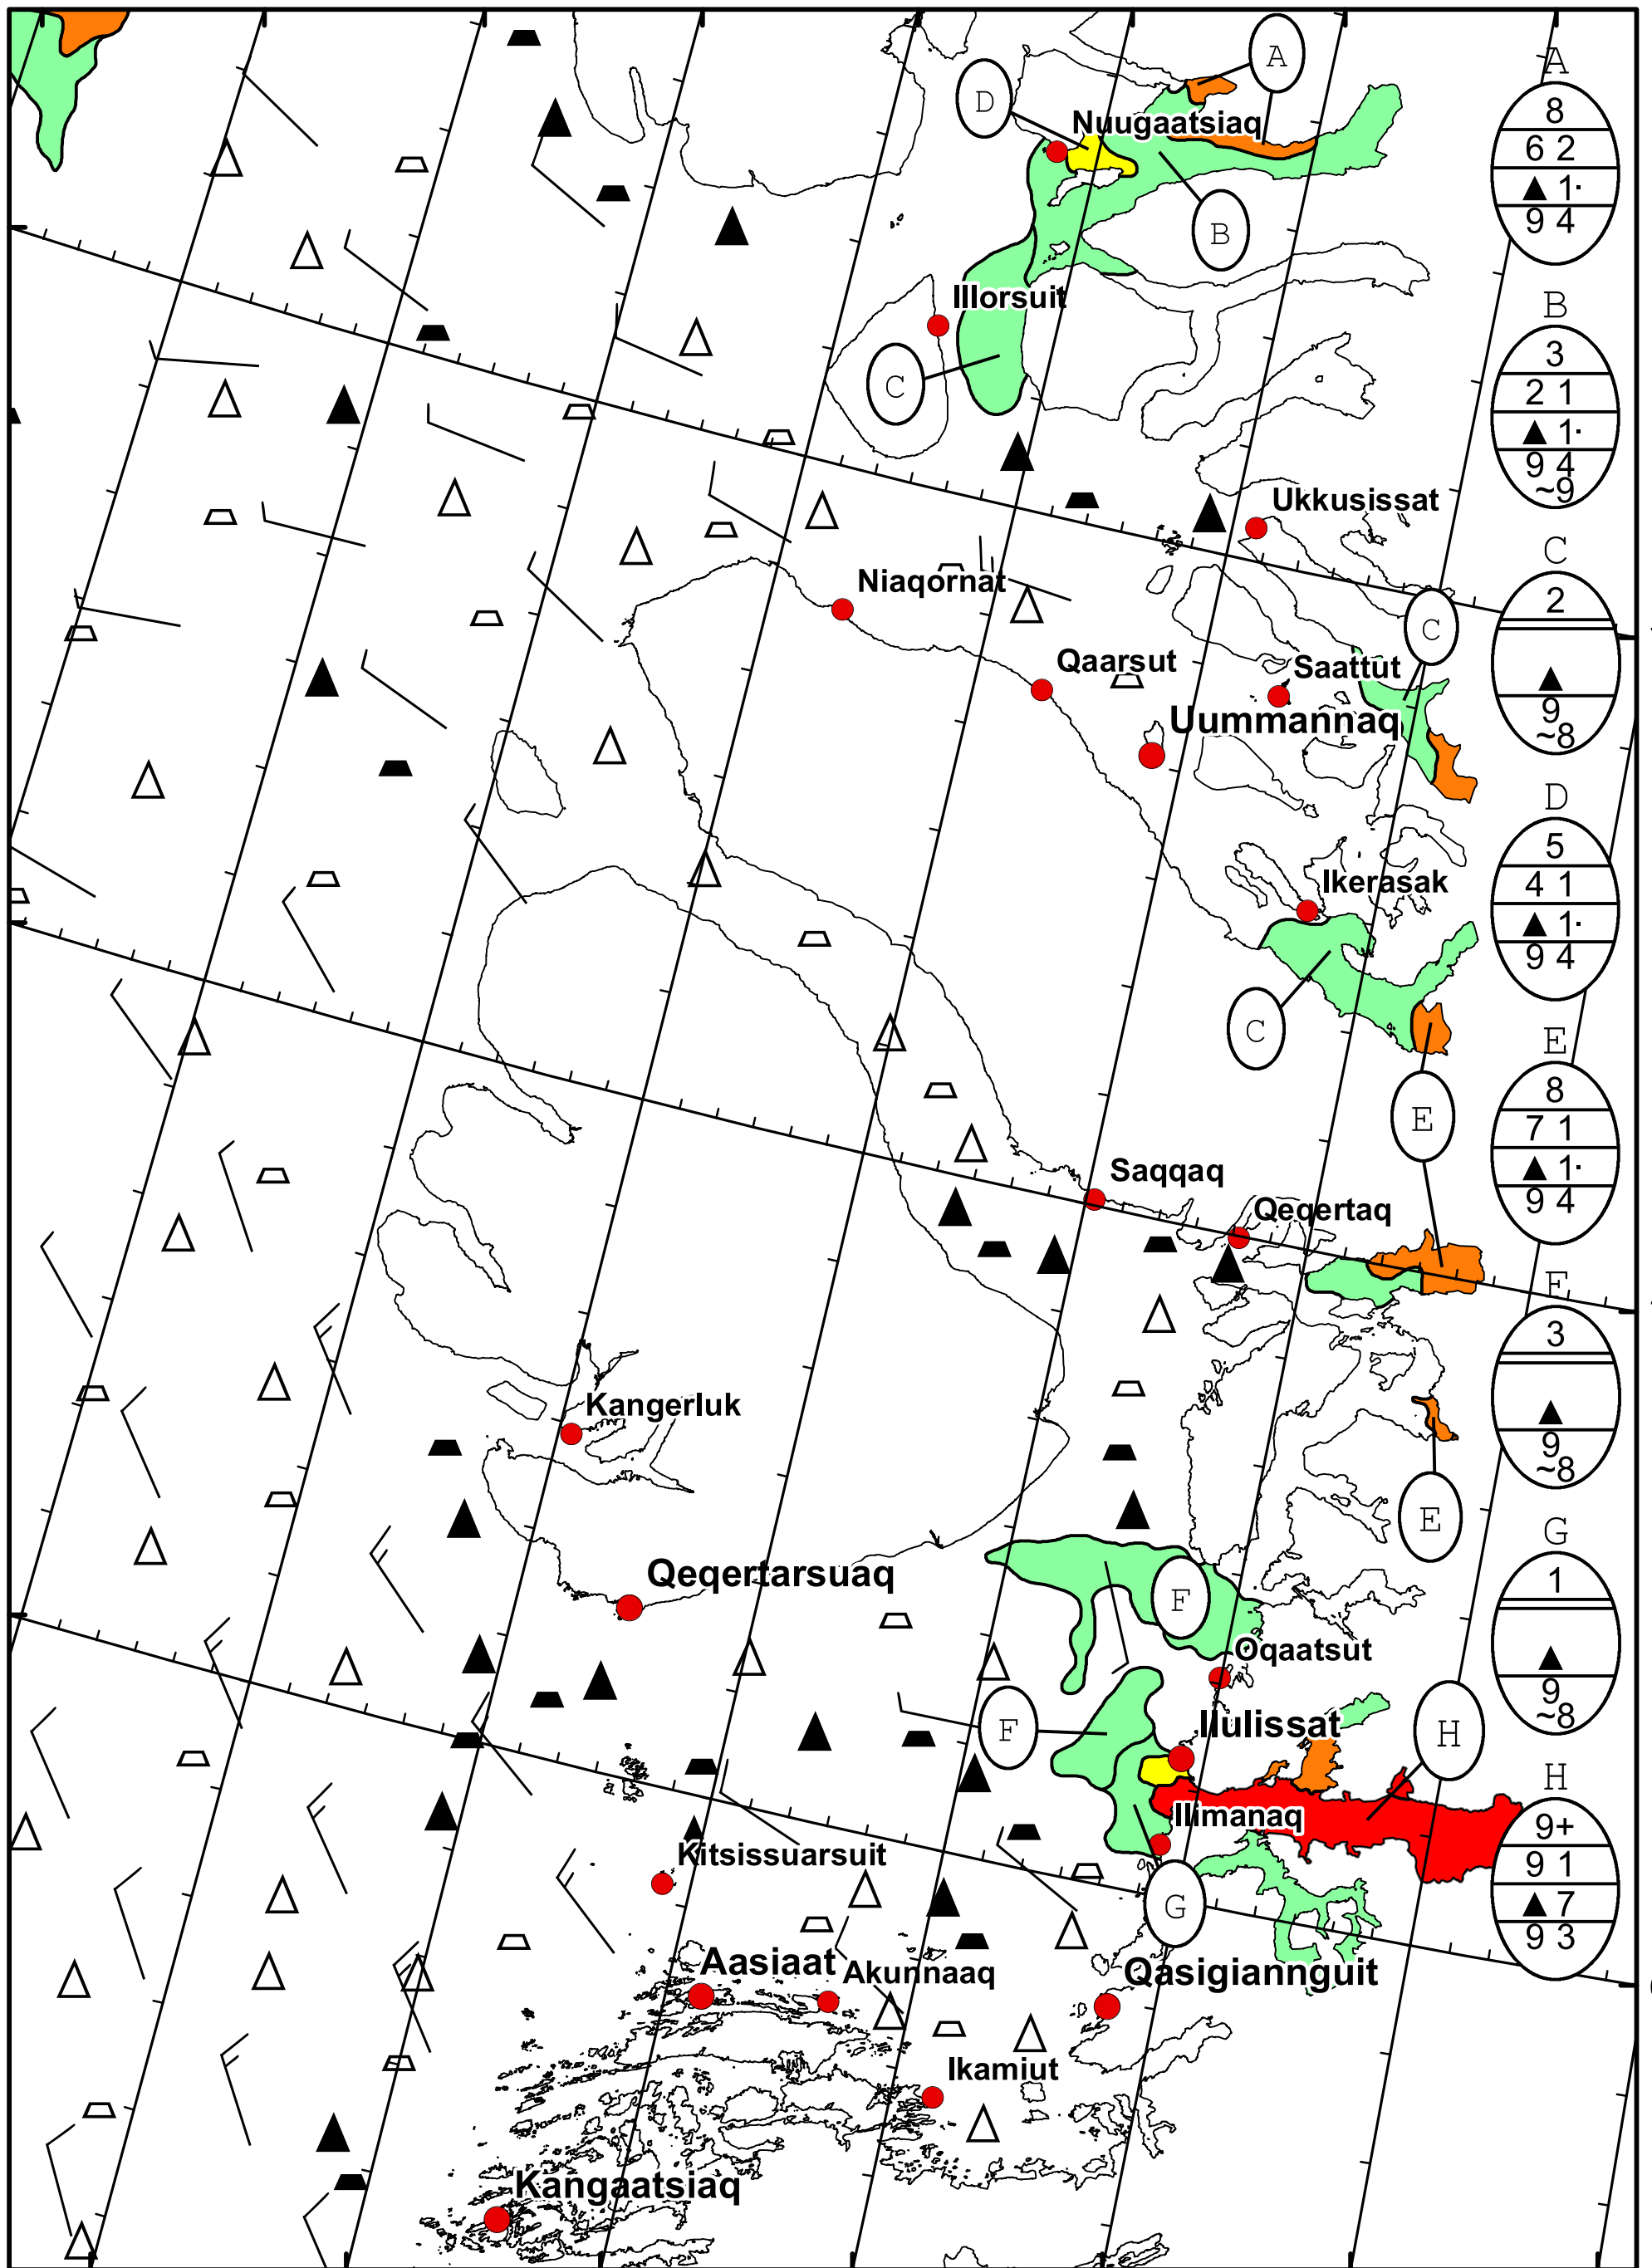

58°W 57°W 56°W 55°W 54°W 53°W 52°W 51°W

71°N

70°N

69°N

71°N

70°N

69°N

West Greenland Ice Chart  
 Danish Meteorological Institute Valid: 15 June 2021, 21:15 UTC