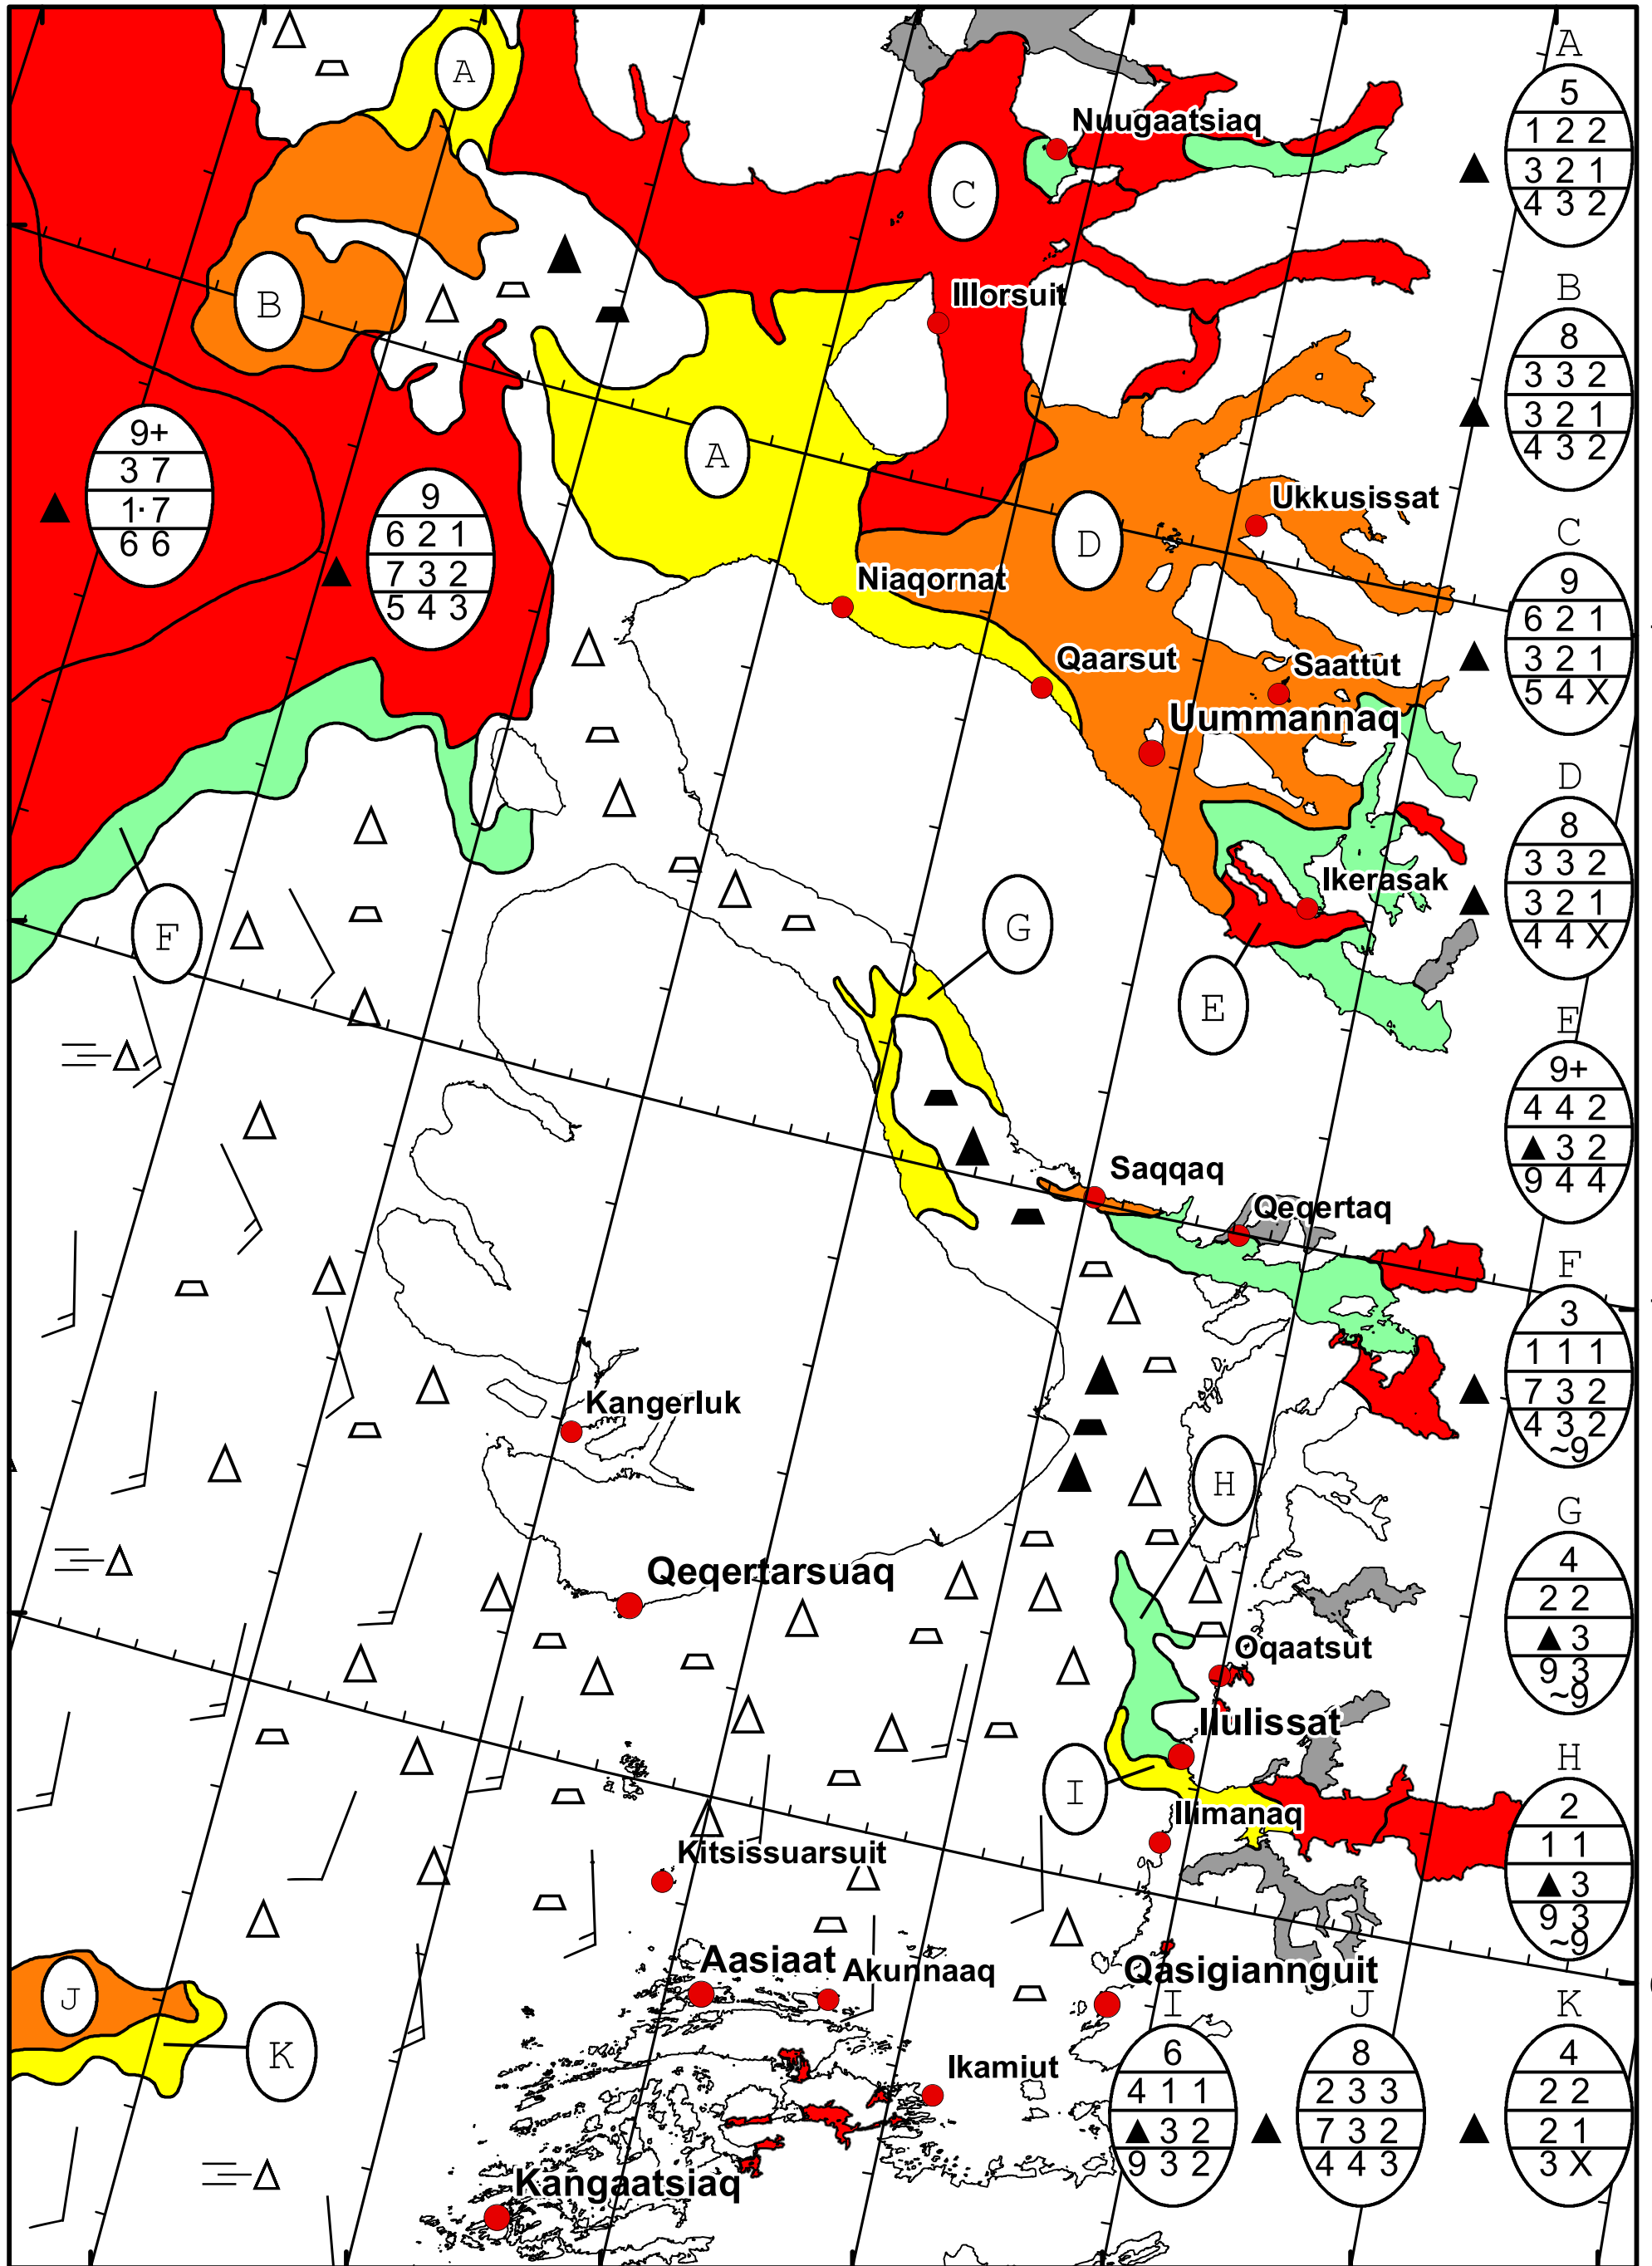

58°W 57°W 56°W 55°W 54°W 53°W 52°W 51°W

71°N

70°N

69°N

71°N

70°N

69°N

West Greenland Ice Chart
 DMI Danish Meteorological Institute
 Ice Service Valid: 22 January 2022, 20:50 UTC