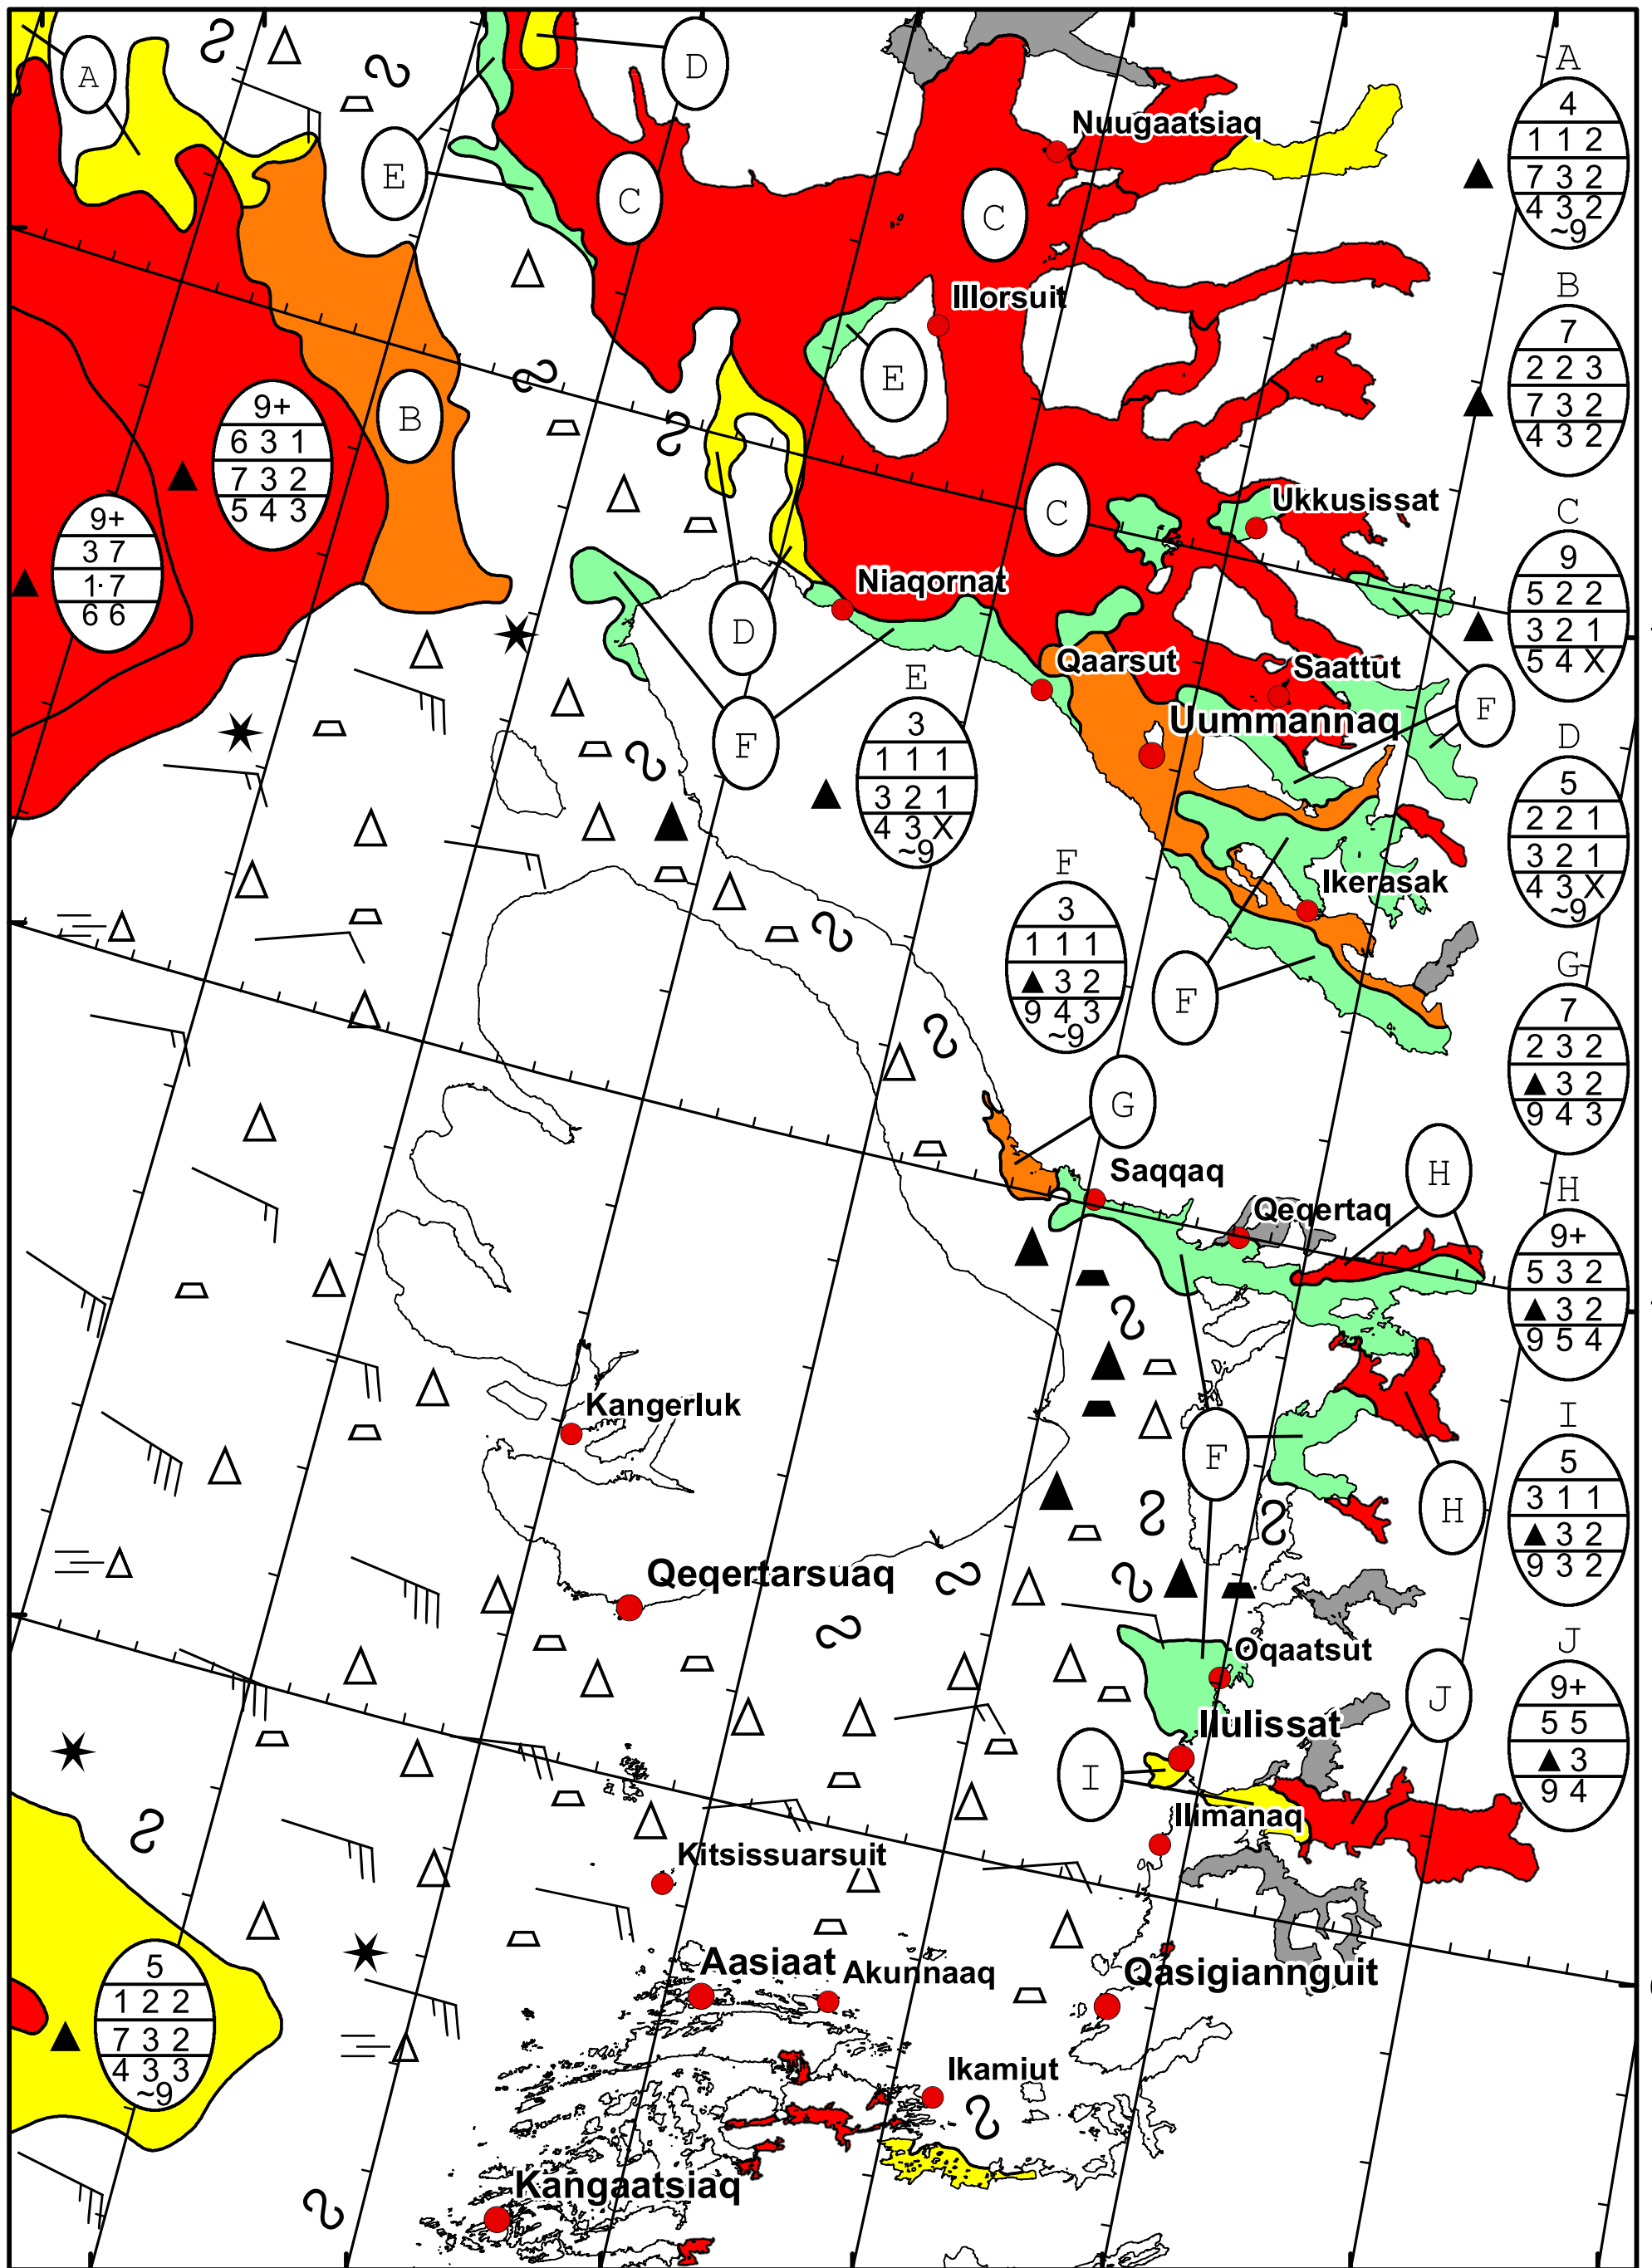

58°W 57°W 56°W 55°W 54°W 53°W 52°W 51°W

71°N

70°N

69°N

71°N

70°N

69°N

West Greenland Ice Chart

Danish Meteorological Institute

Valid: 28 January 2022, 10:50 UTC