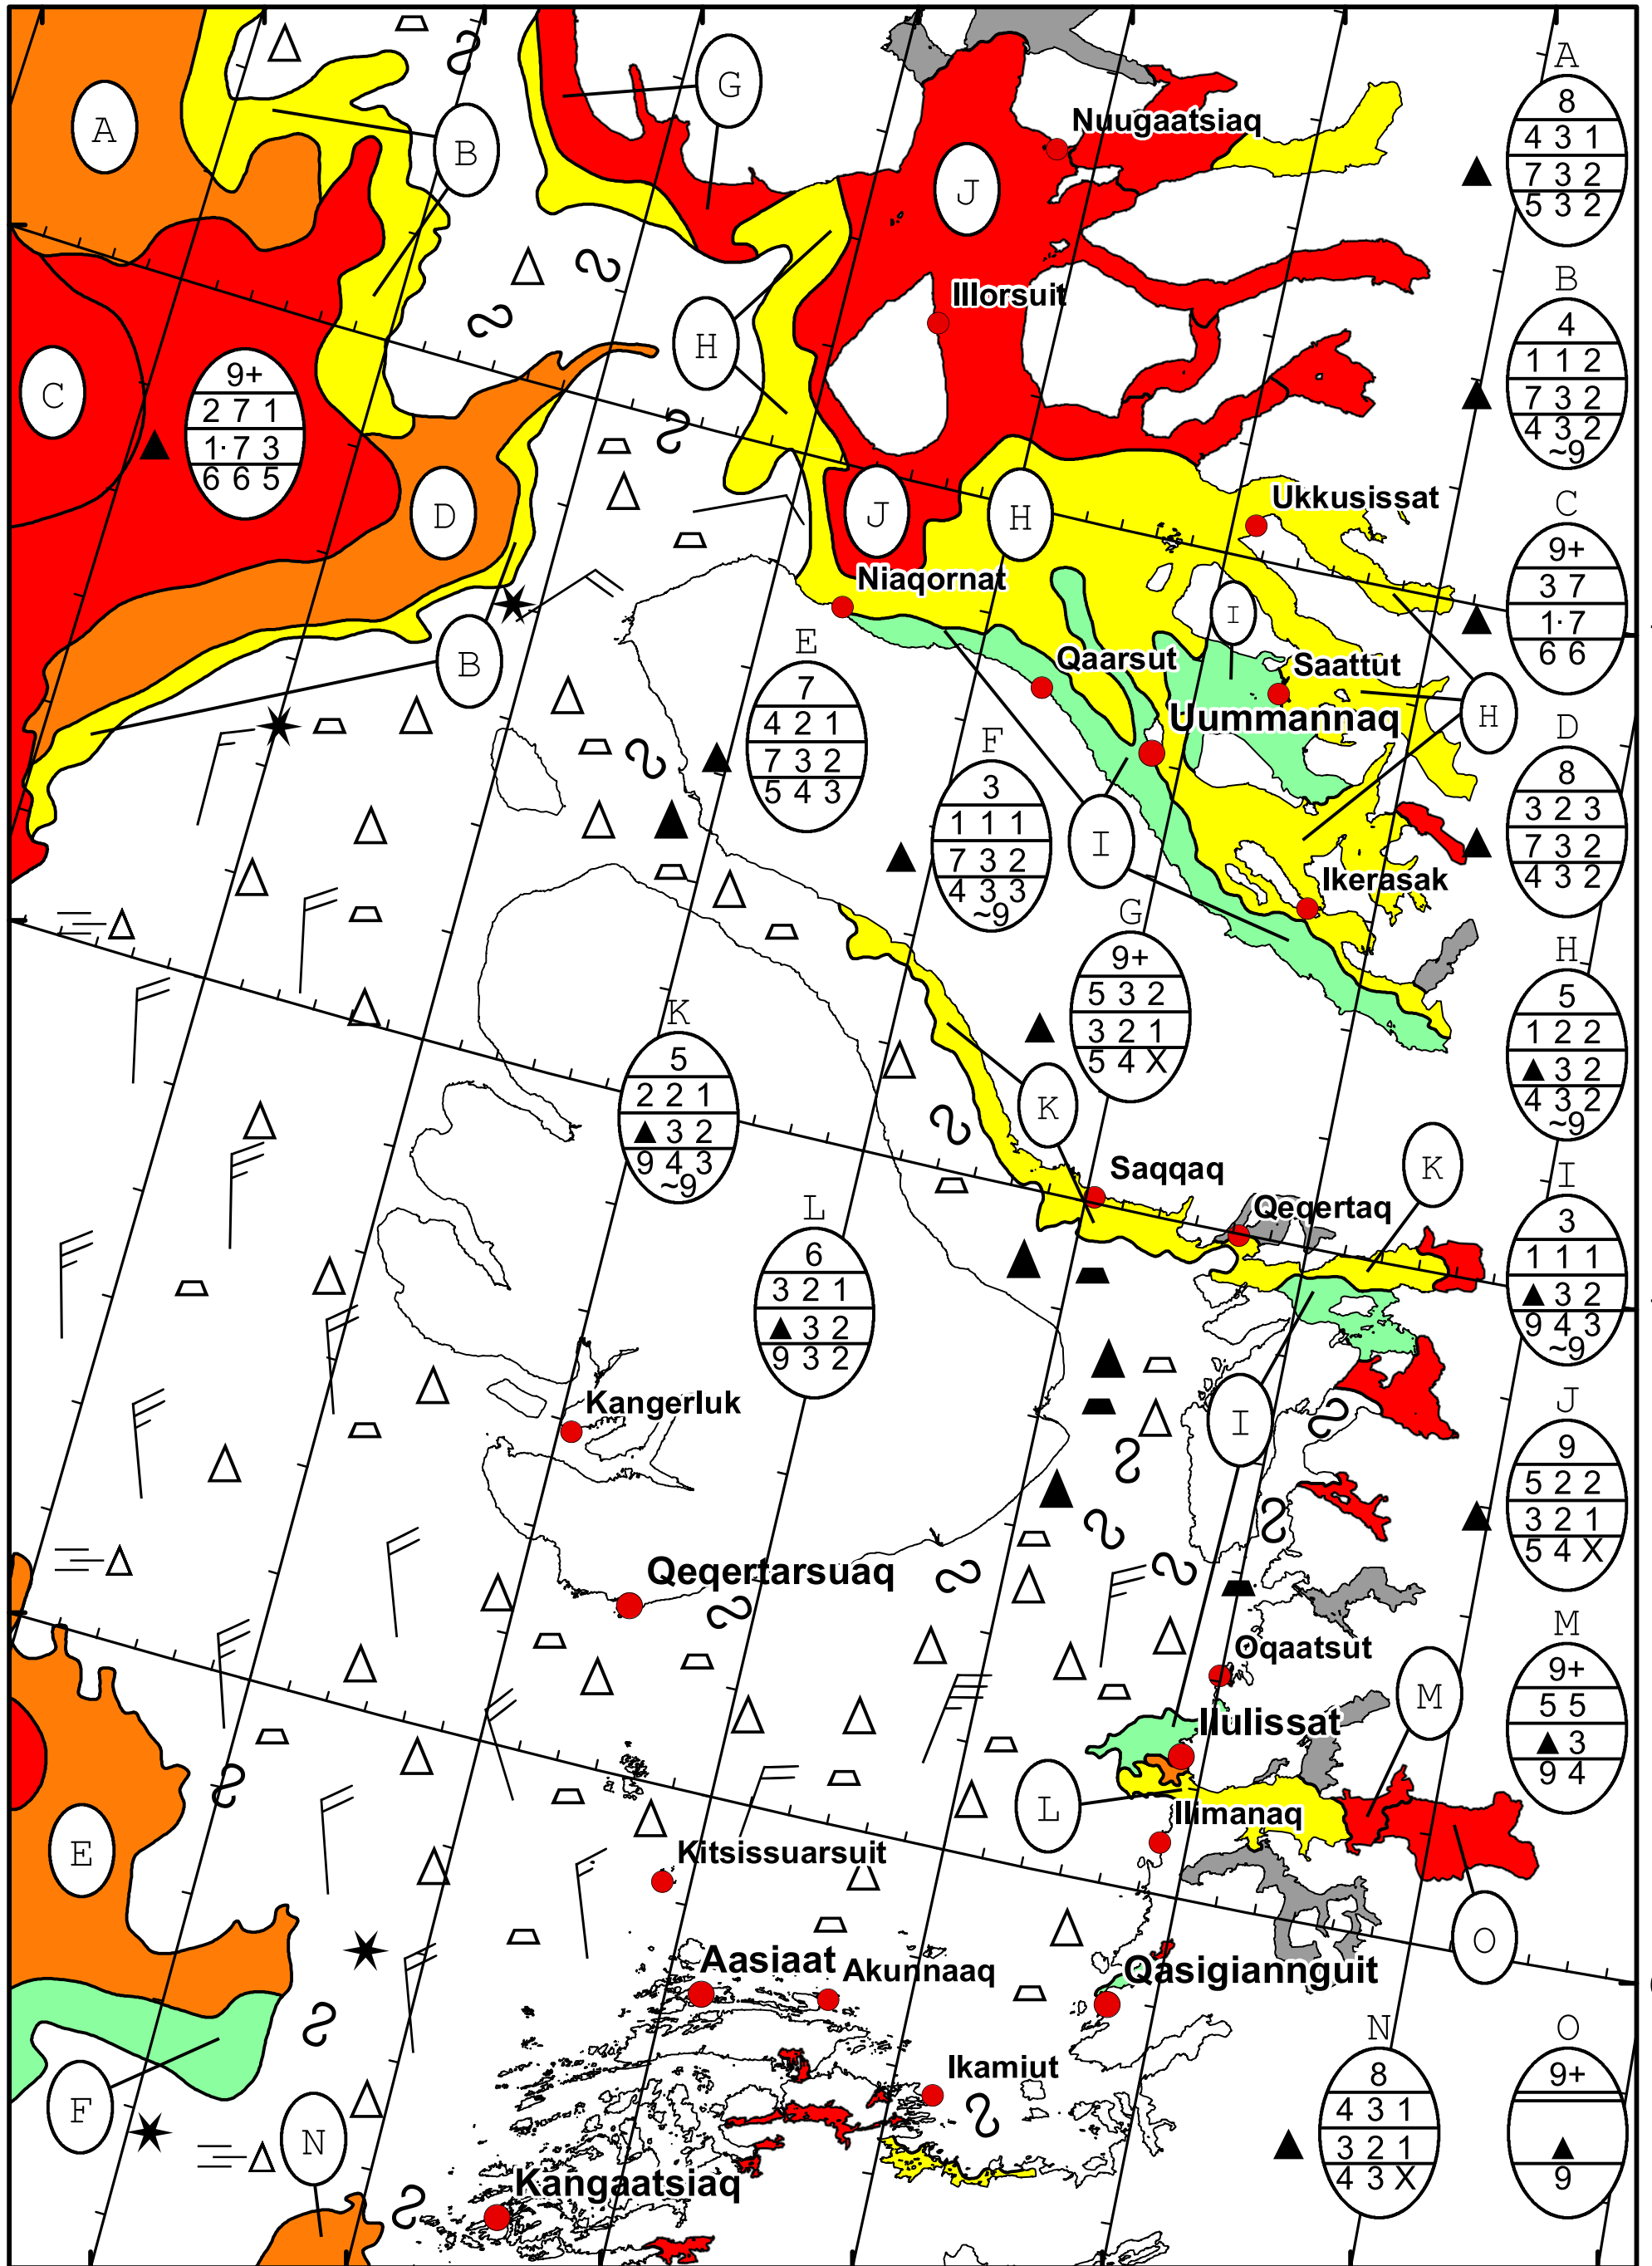

58°W 57°W 56°W 55°W 54°W 53°W 52°W 51°W

71°N

70°N

69°N

71°N

70°N

69°N

DMI
Ice Service

West Greenland Ice Chart

Danish Meteorological Institute Valid: 31 January 2022, 09:55 UTC