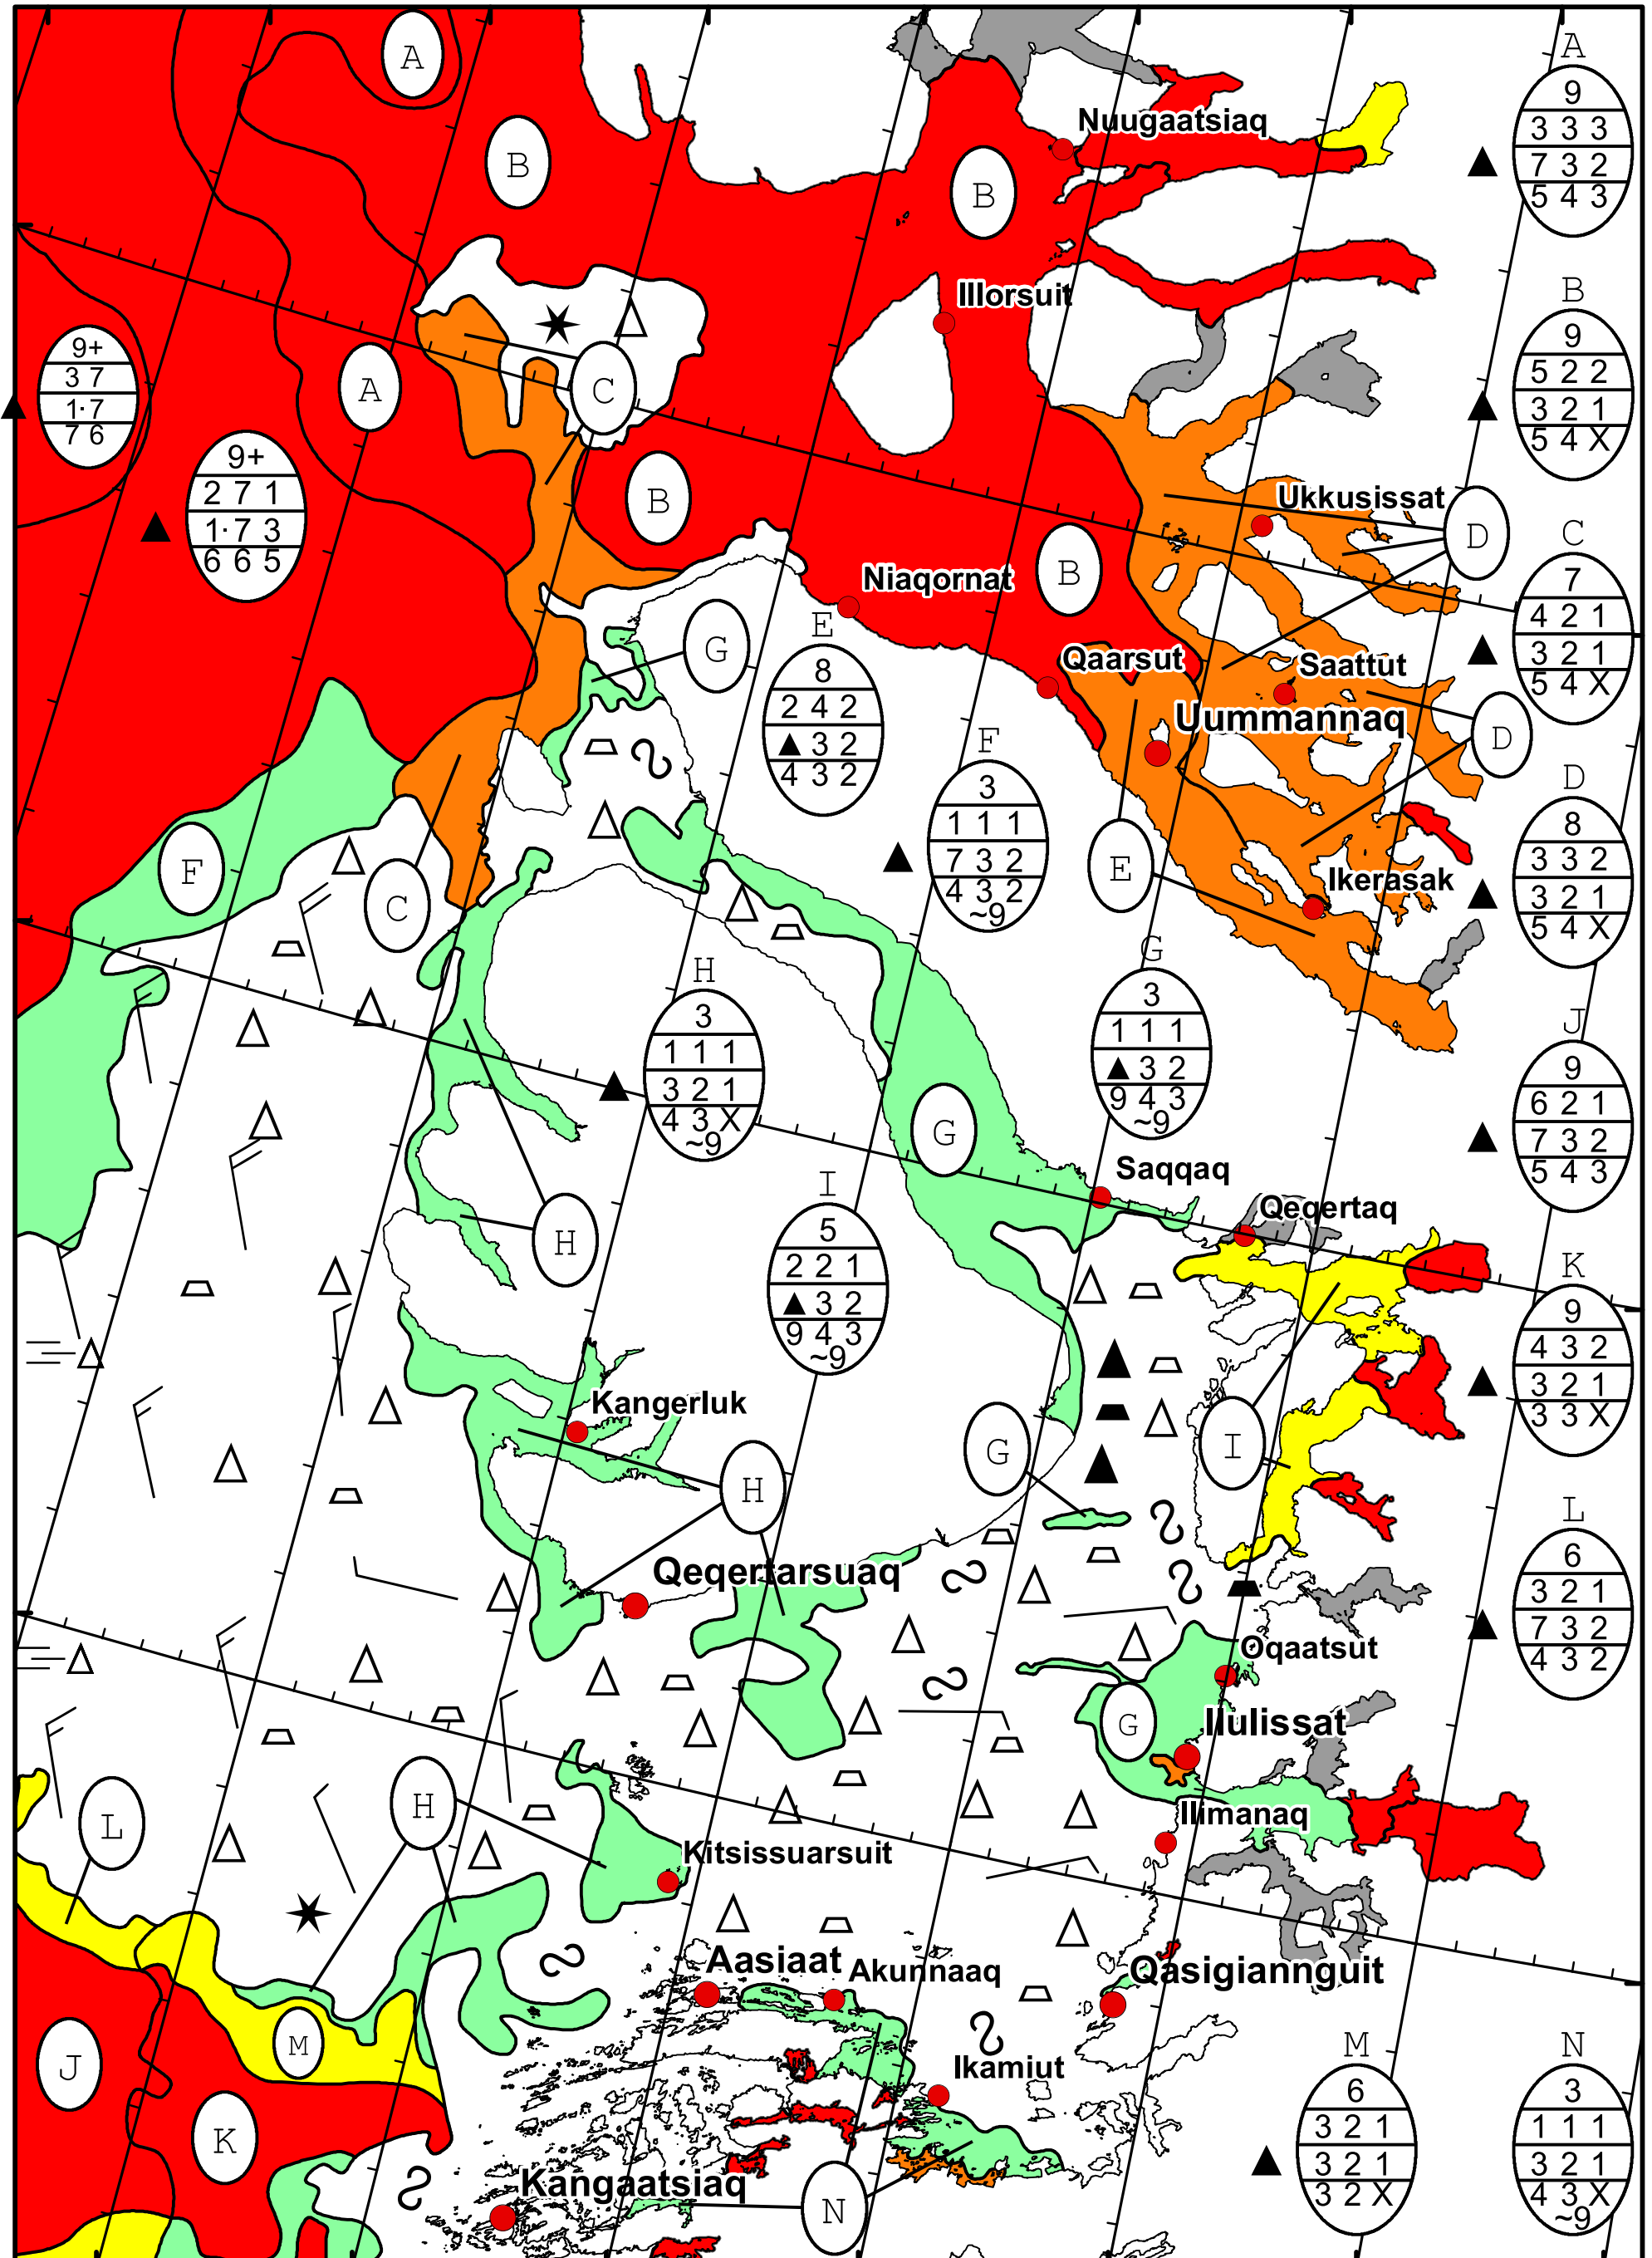

58°W 57°W 56°W 55°W 54°W 53°W 52°W 51°W

71°N

70°N

69°N

71°N

70°N

69°N

DMI
Ice Service

West Greenland Ice Chart

Danish Meteorological Institute

Valid: 01 February 2022, 21:05 UTC