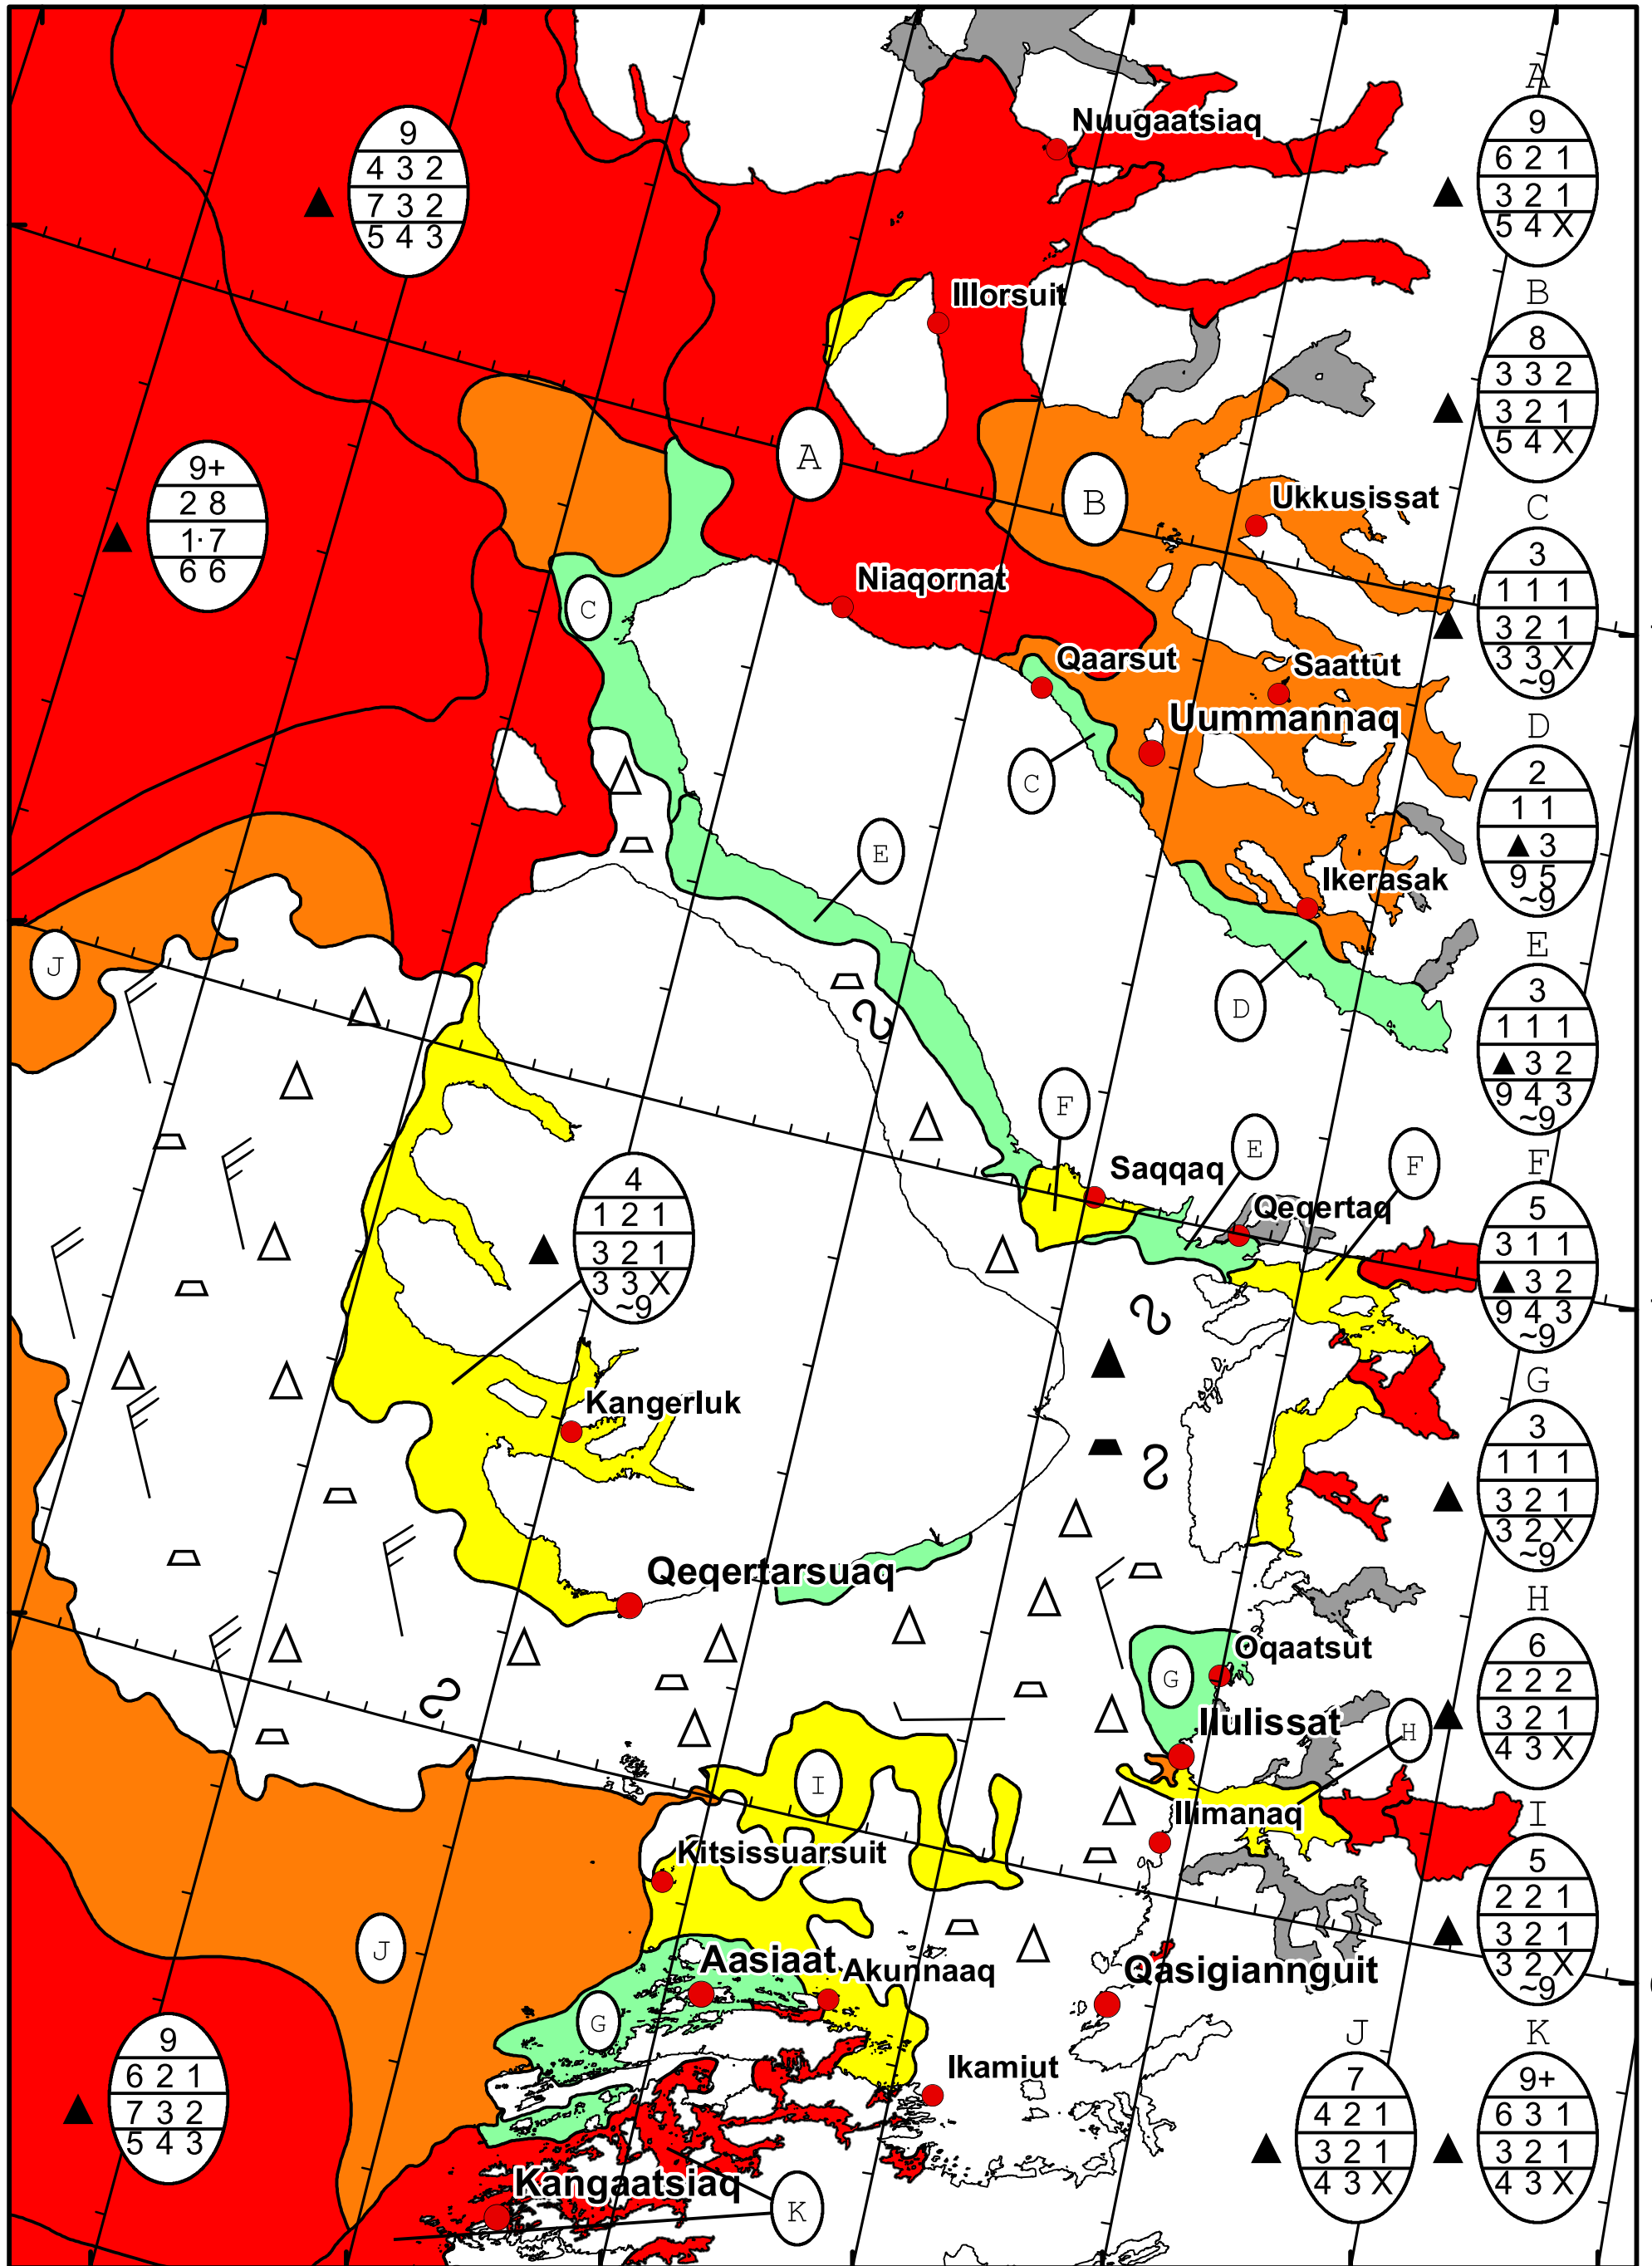

58°W 57°W 56°W 55°W 54°W 53°W 52°W 51°W

71°N

70°N

69°N

71°N

70°N

69°N

West Greenland Ice Chart

DMI

Ice Service Danish Meteorological Institute

Valid: 06 February 2022, 21:10 UTC