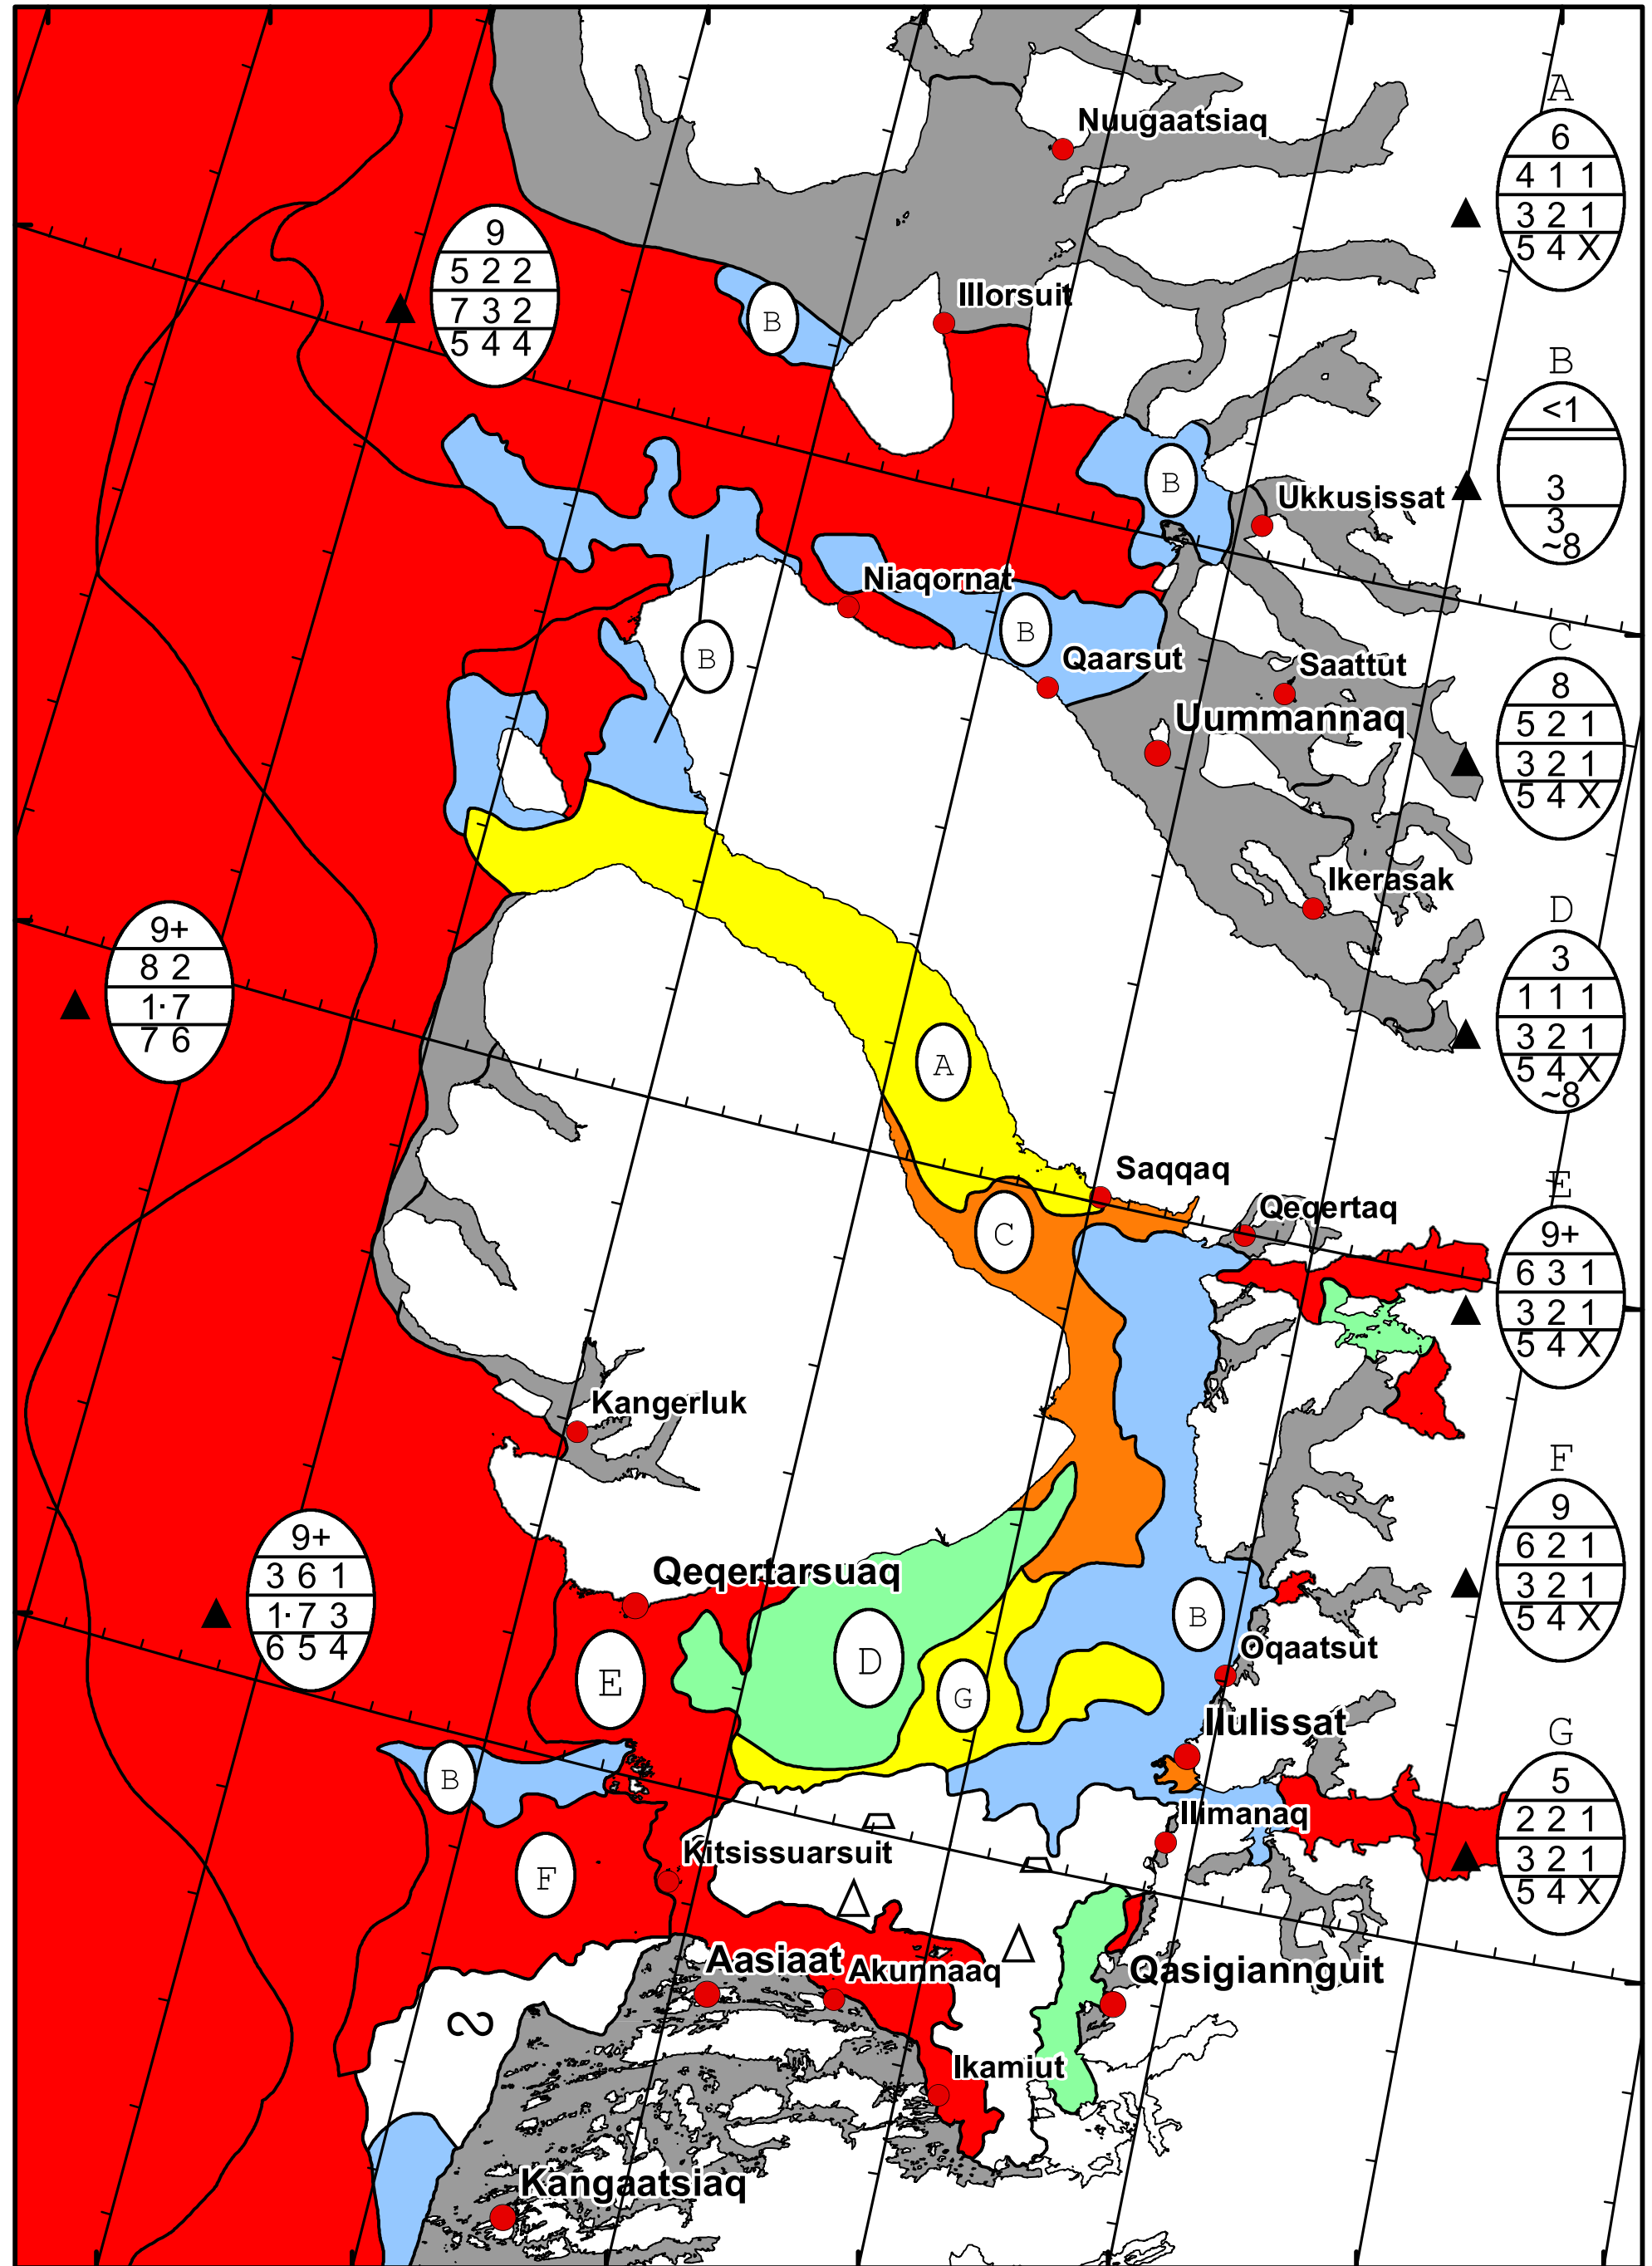

58°W 57°W 56°W 55°W 54°W 53°W 52°W 51°W

71°N

70°N

69°N

71°N

70°N

69°N

| |
|-------|
| 9 |
| 5 2 2 |
| 7 3 2 |
| 5 4 4 |

| |
|-------|
| 6 |
| 4 1 1 |
| 3 2 1 |
| 5 4 X |

| |
|----|
| <1 |
| 3 |
| 3 |
| ~8 |

| |
|-------|
| 8 |
| 5 2 1 |
| 3 2 1 |
| 5 4 X |

| |
|-------|
| 3 |
| 1 1 1 |
| 3 2 1 |
| 5 4 X |
| ~8 |

| |
|-------|
| 9+ |
| 6 3 1 |
| 3 2 1 |
| 5 4 X |

West Greenland Ice Chart

Danish Meteorological Institute

Valid: 02 March 2022, 21:10 UTC