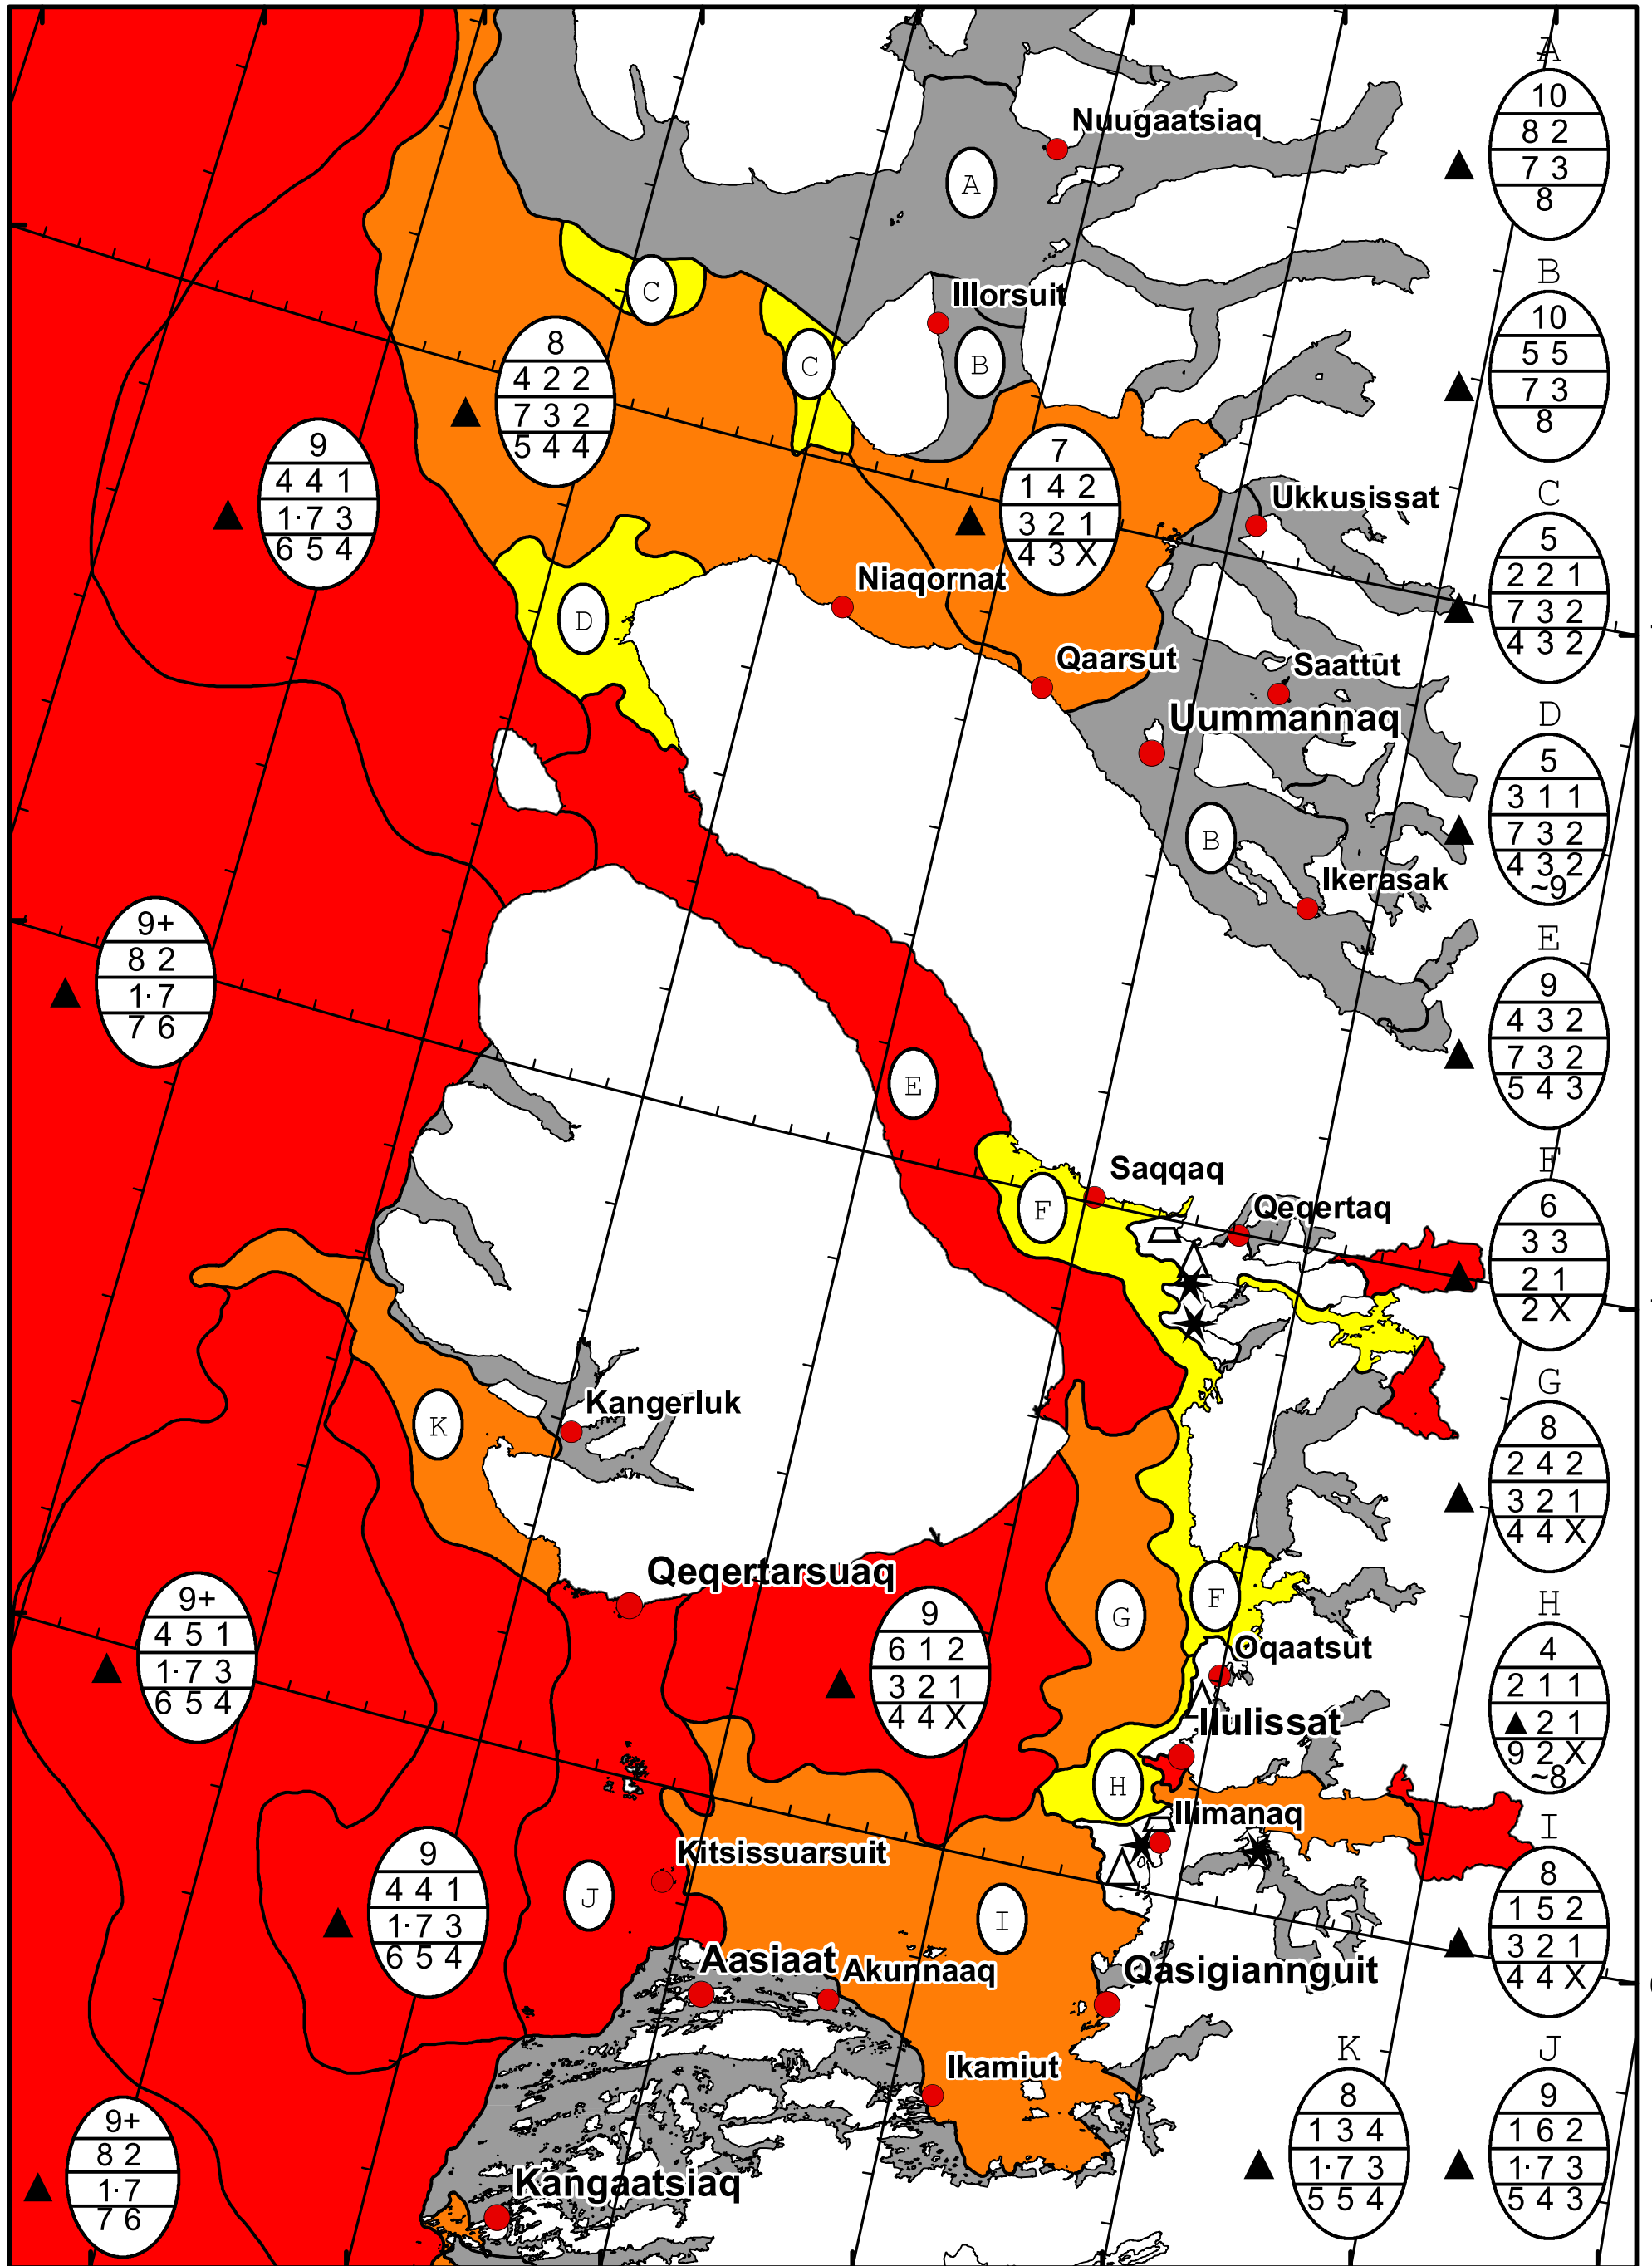

58°W 57°W 56°W 55°W 54°W 53°W 52°W 51°W

71°N

70°N

69°N

West Greenland Ice Chart

DMI

Ice Service

Danish Meteorological Institute

Valid: 11 March 2022, 21:15 UTC