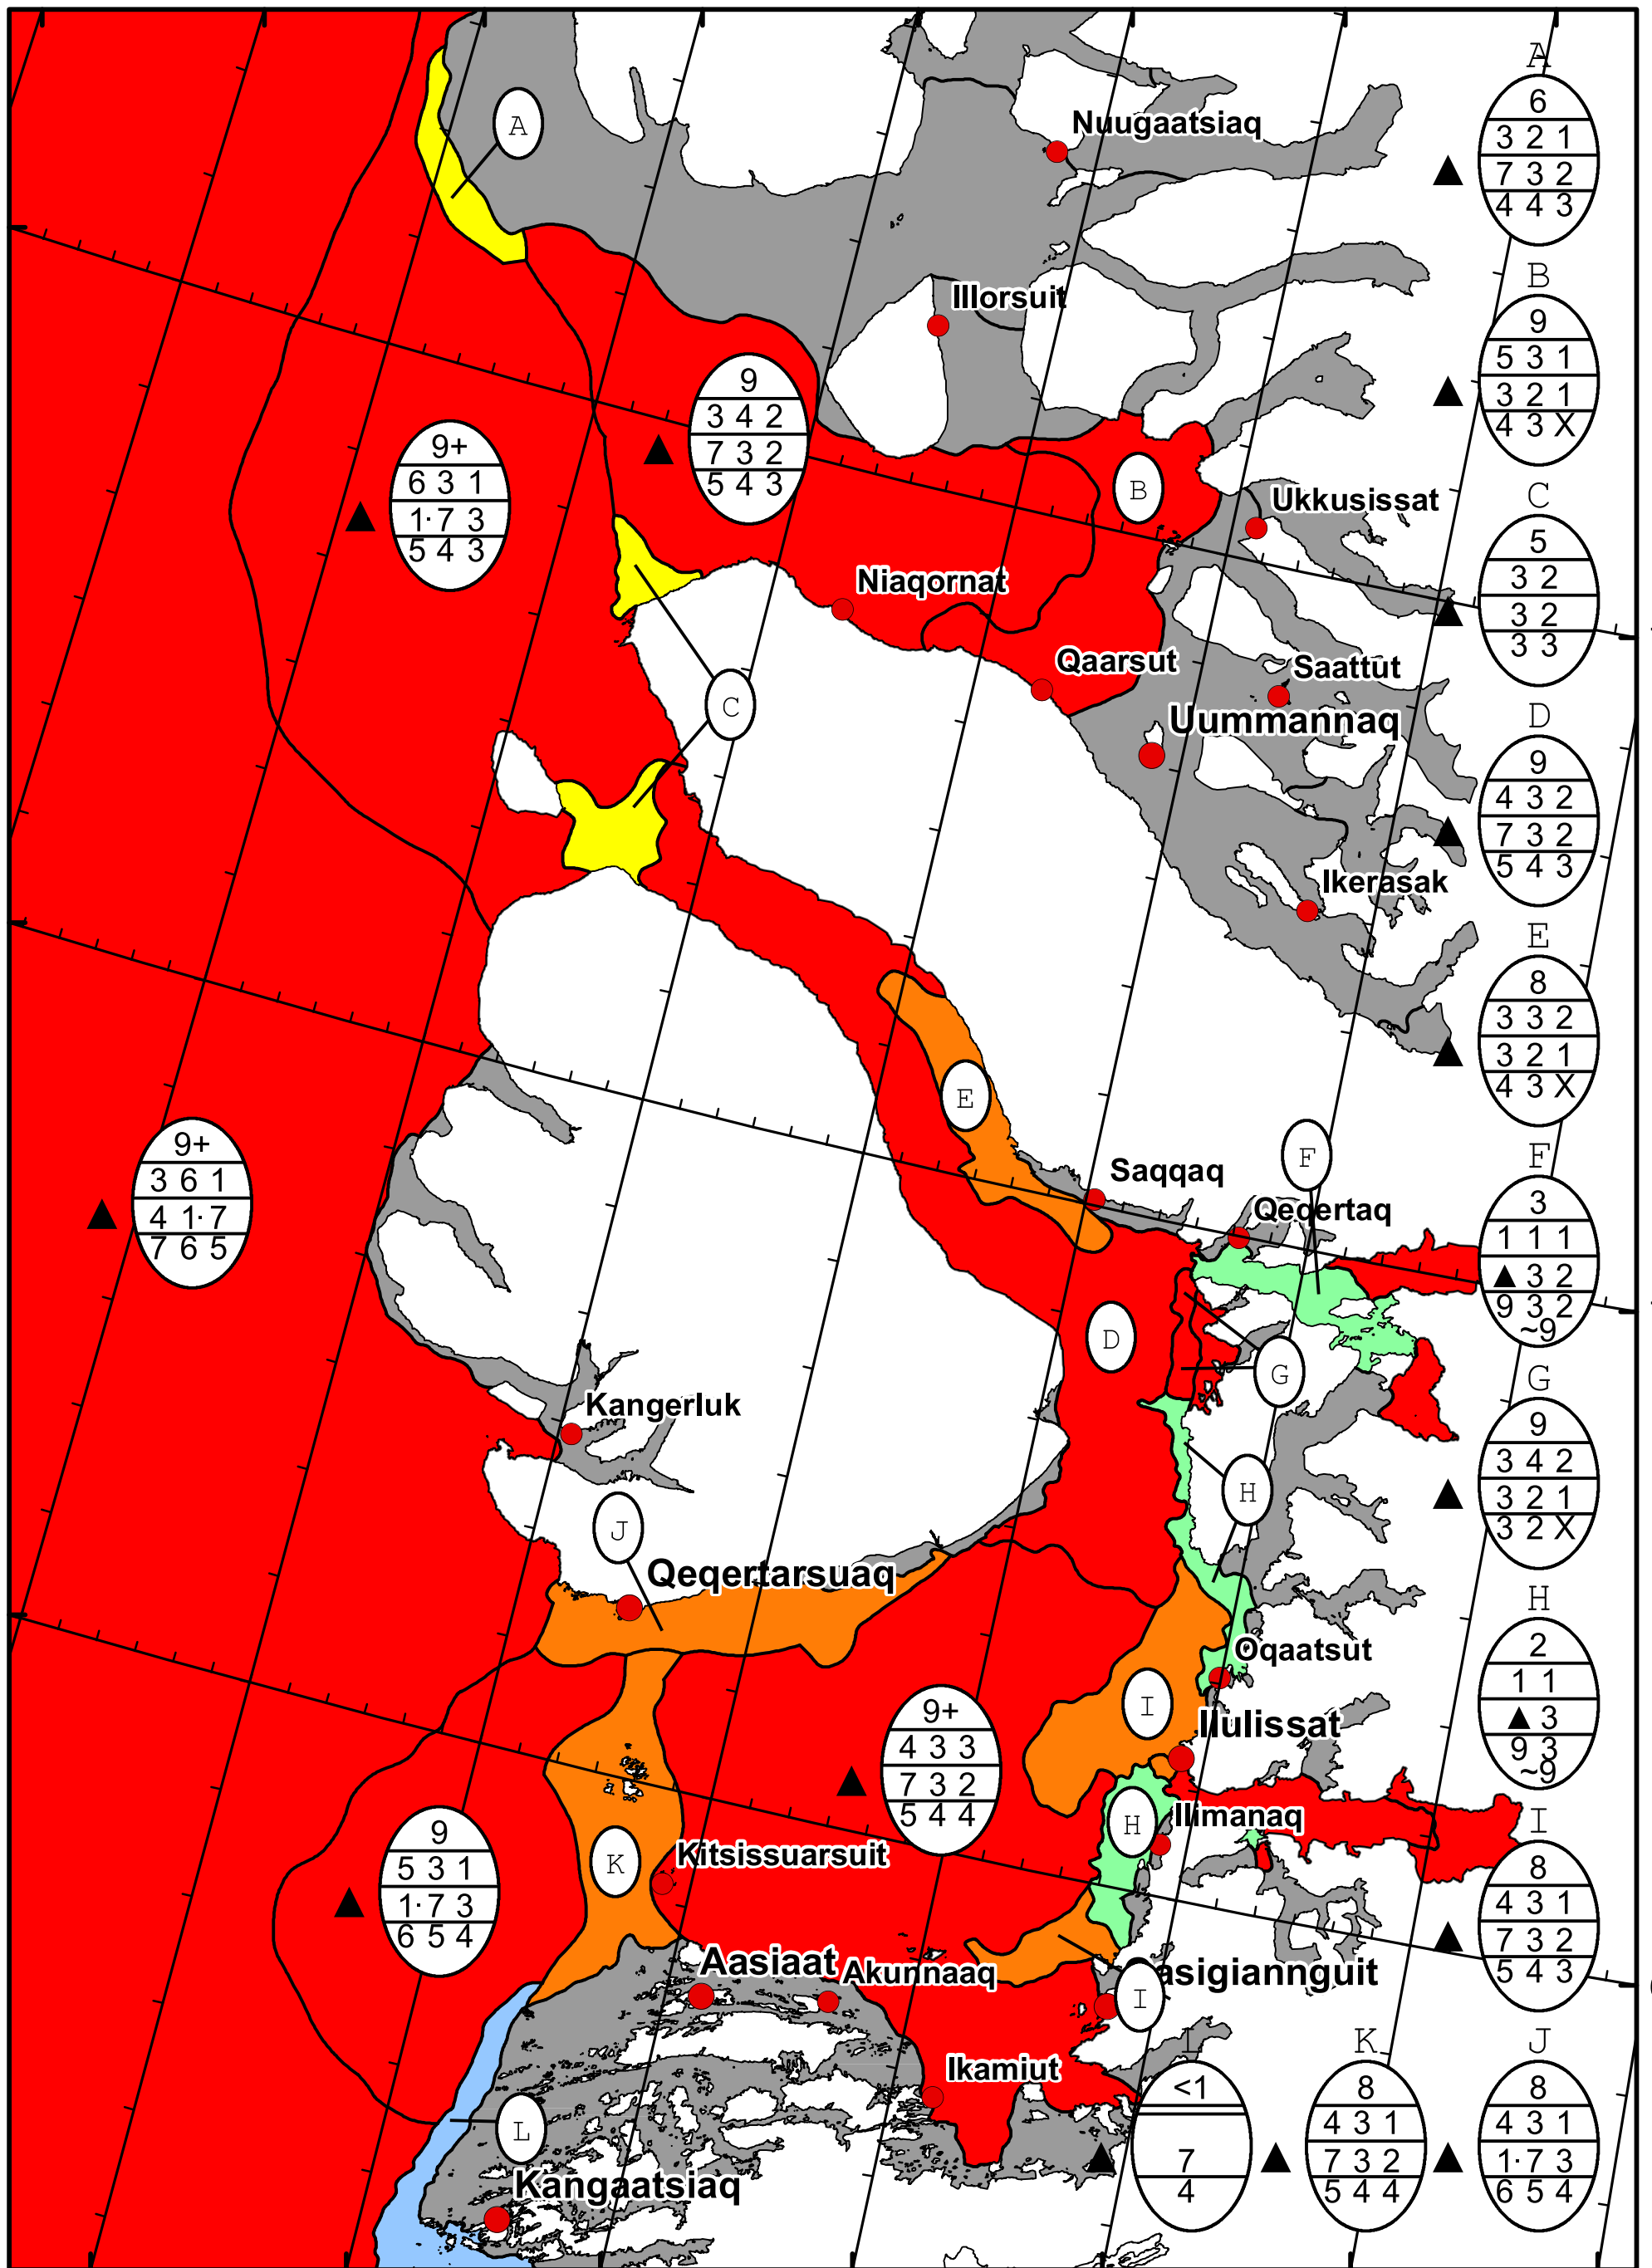

58°W 57°W 56°W 55°W 54°W 53°W 52°W 51°W

71°N

70°N

69°N

71°N

70°N

69°N

DMI
Ice Service

West Greenland Ice Chart

Danish Meteorological Institute

Valid: 24 March 2022, 09:55 UTC