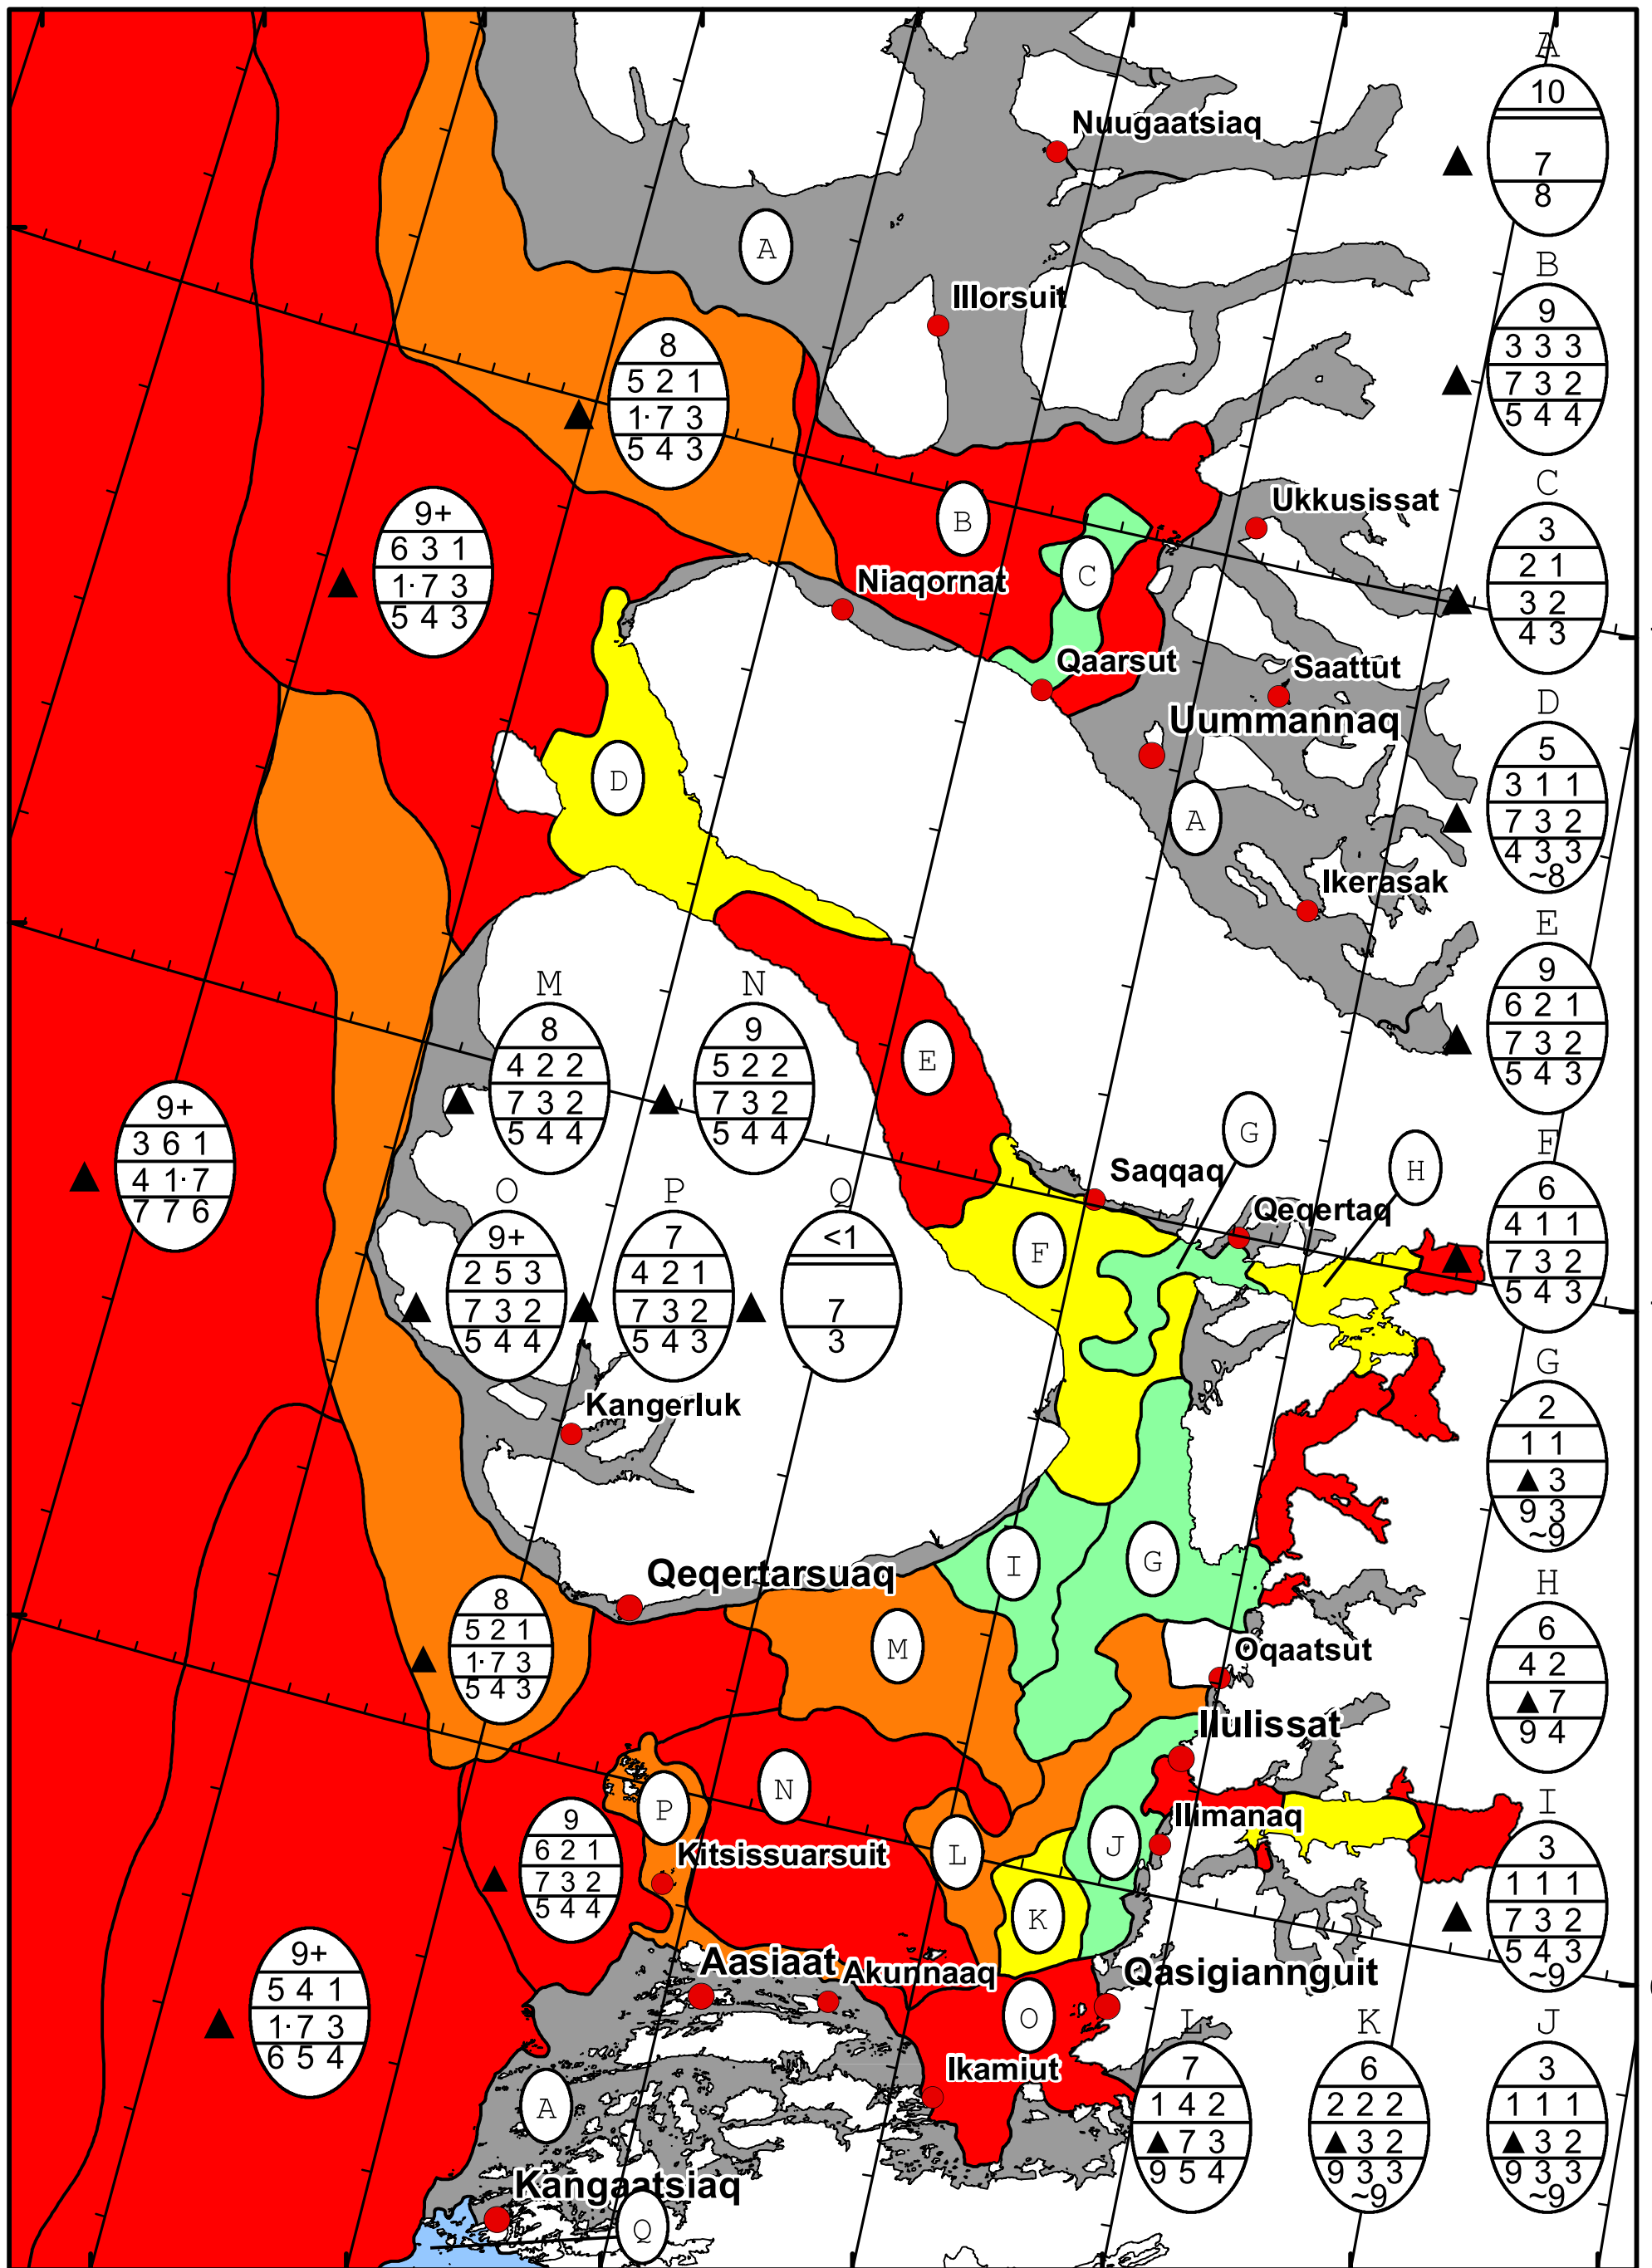

58°W 57°W 56°W 55°W 54°W 53°W 52°W 51°W

71°N

70°N

69°N

DMI  
Ice Service

West Greenland Ice Chart

Danish Meteorological Institute

Valid: 03 April 2022, 09:50 UTC