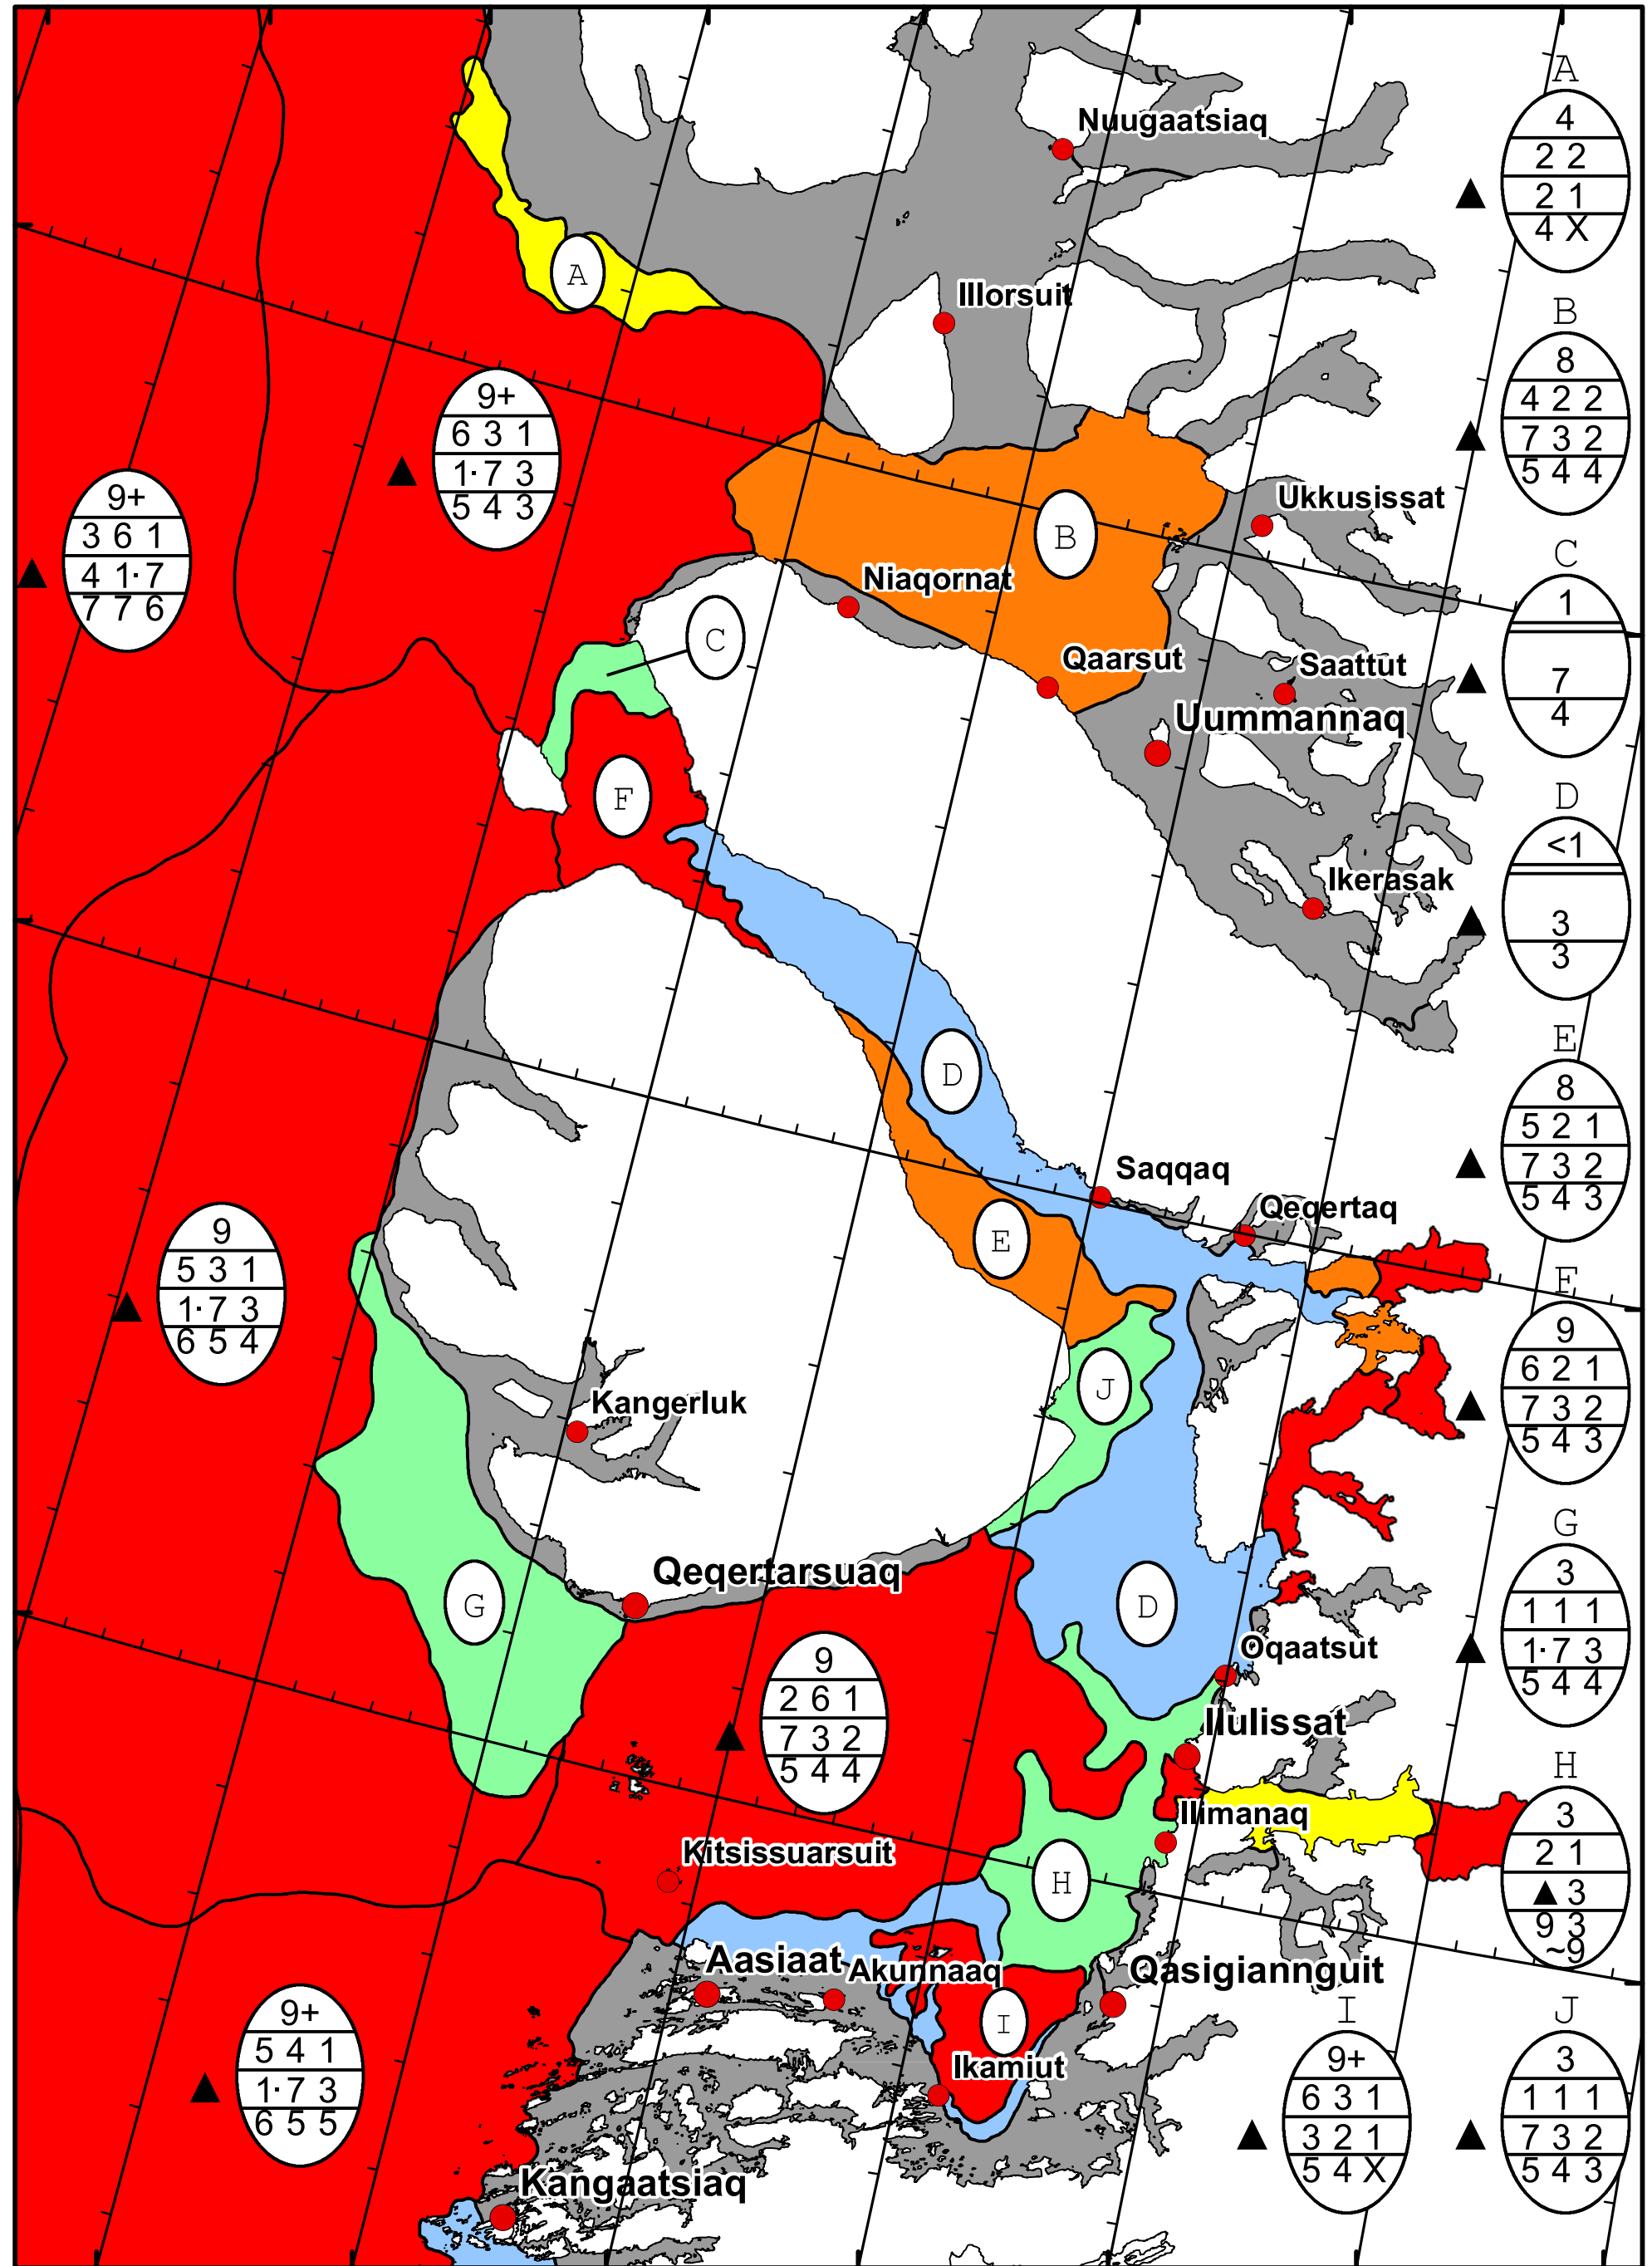

58°W 57°W 56°W 55°W 54°W 53°W 52°W 51°W

71°N

70°N

69°N

71°N

70°N

69°N

DMI
Ice Service

West Greenland Ice Chart

Danish Meteorological Institute

Valid: 08 April 2022, 20:50 UTC