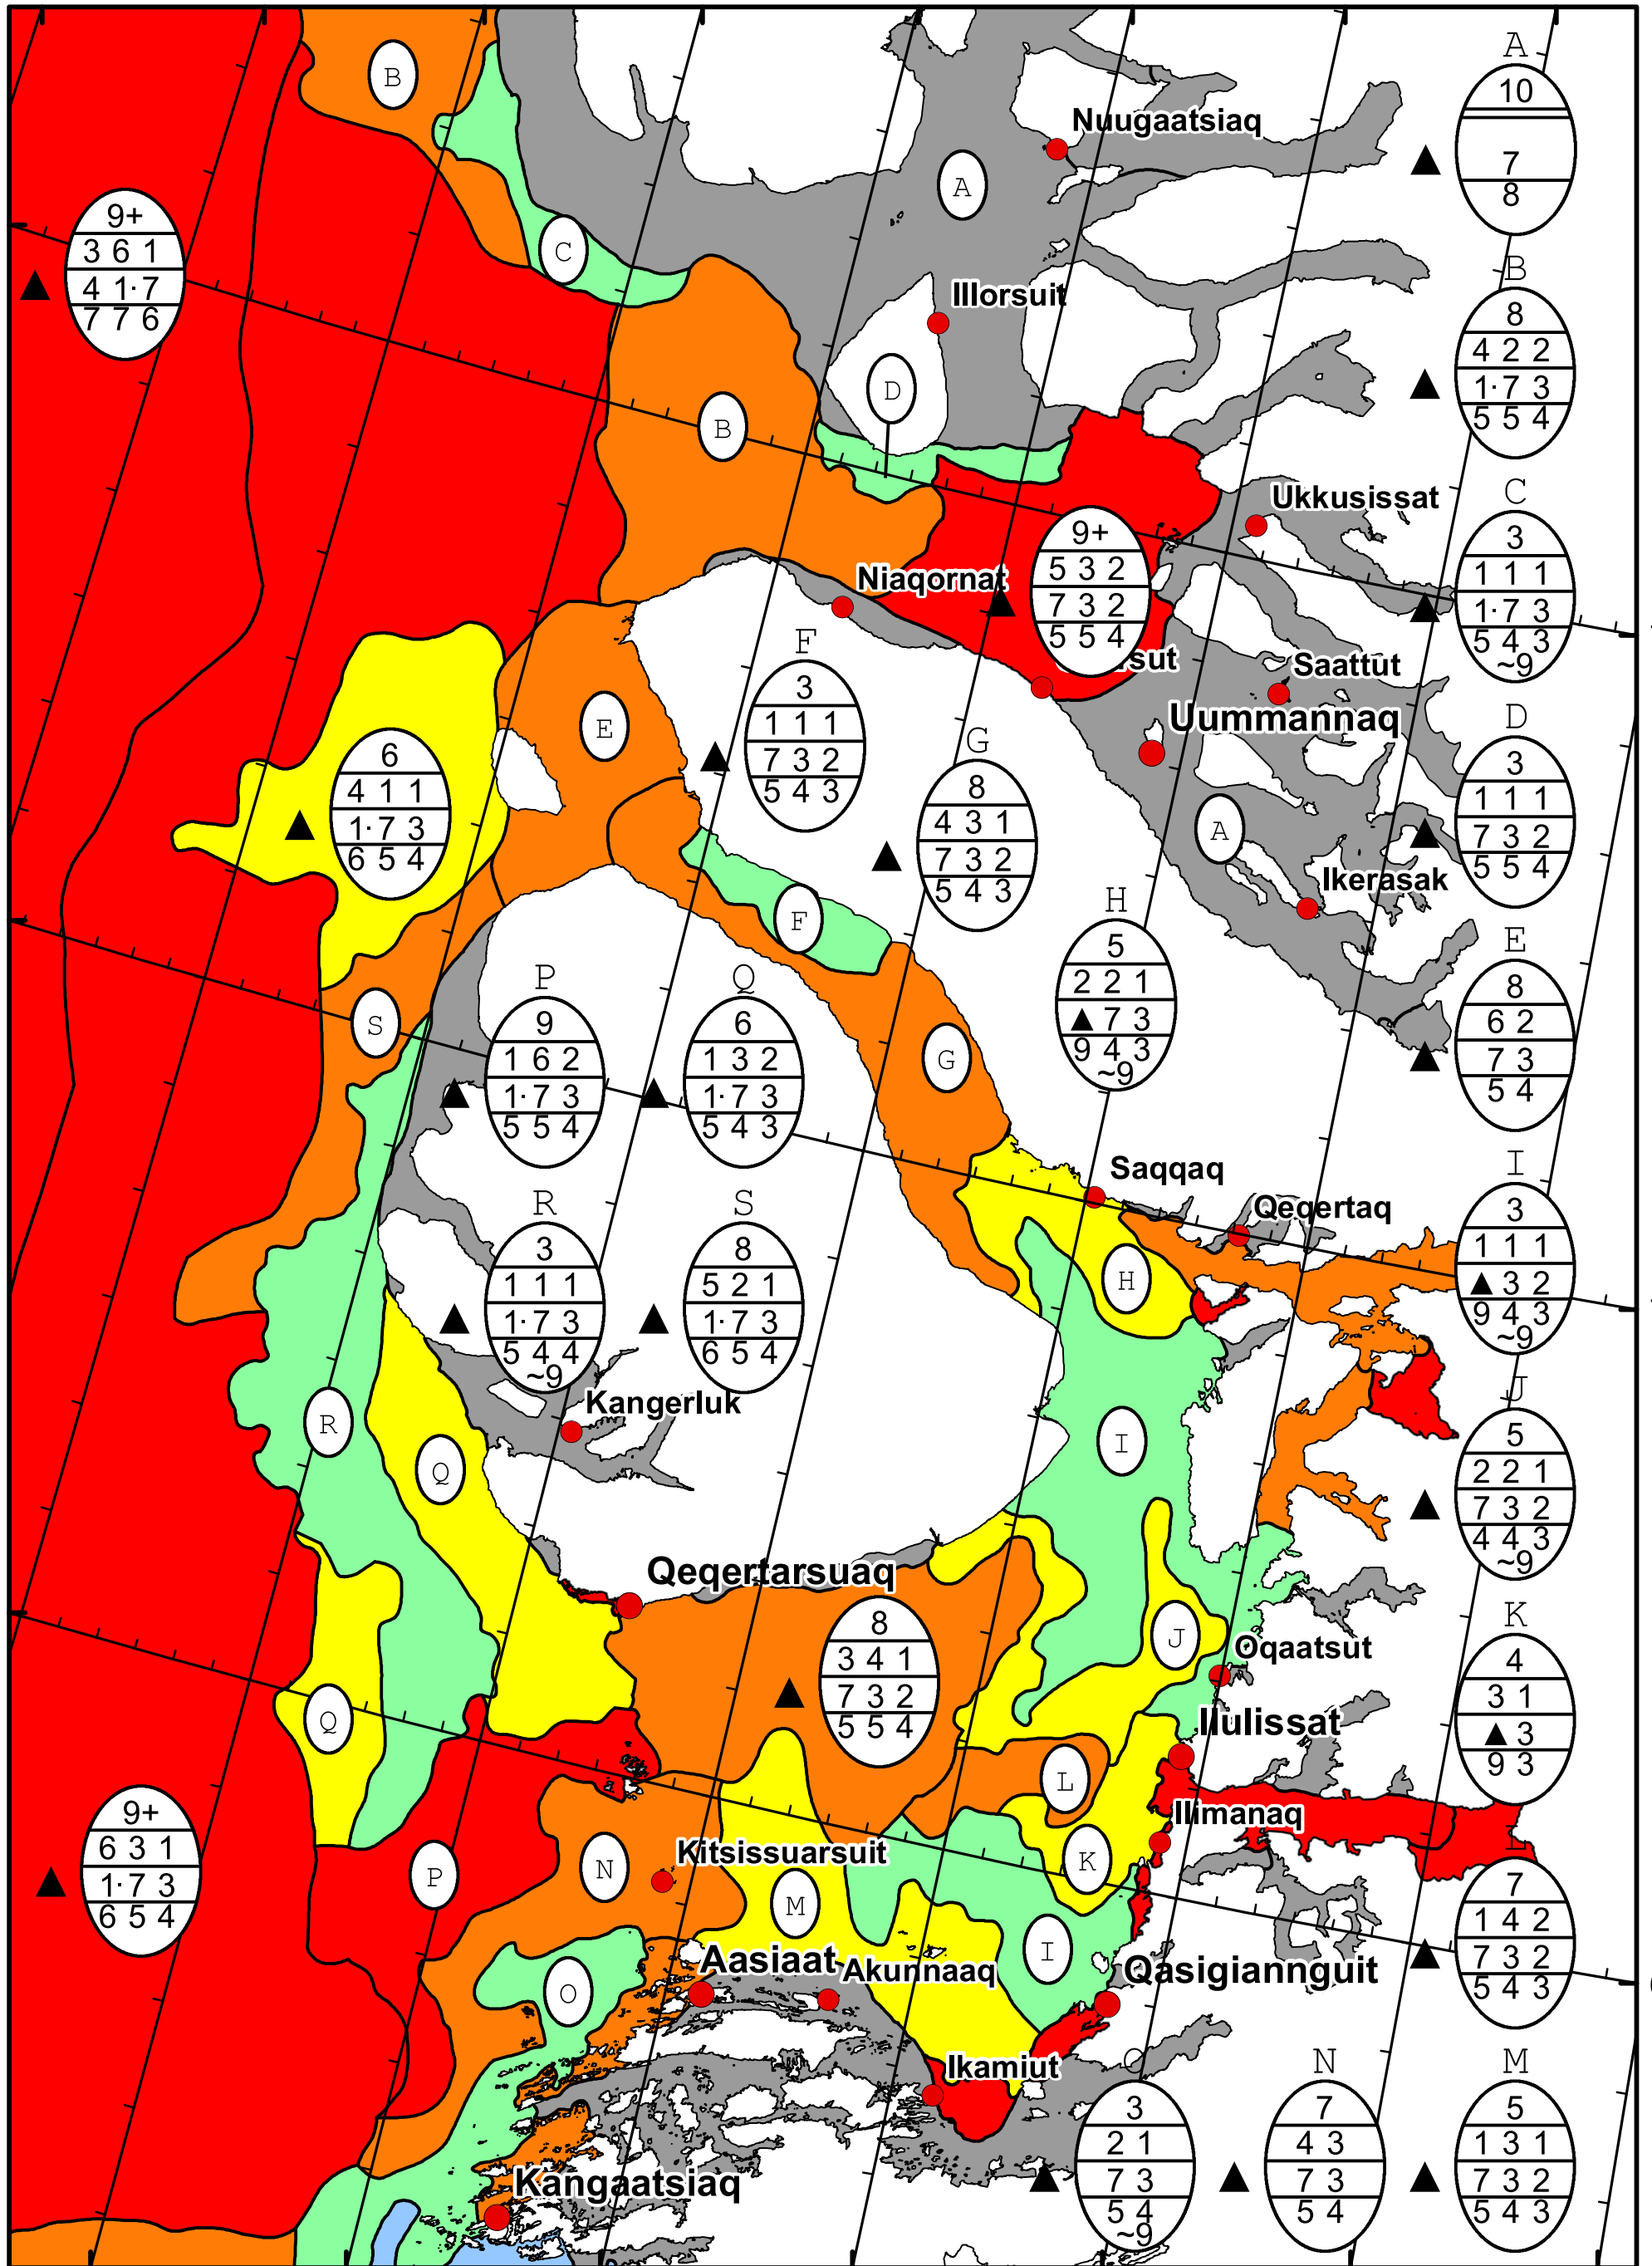

58°W 57°W 56°W 55°W 54°W 53°W 52°W 51°W

71°N

70°N

69°N

71°N

70°N

69°N

DMI  
Ice Service

West Greenland Ice Chart

Danish Meteorological Institute

Valid: 23 April 2022, 21:10 UTC