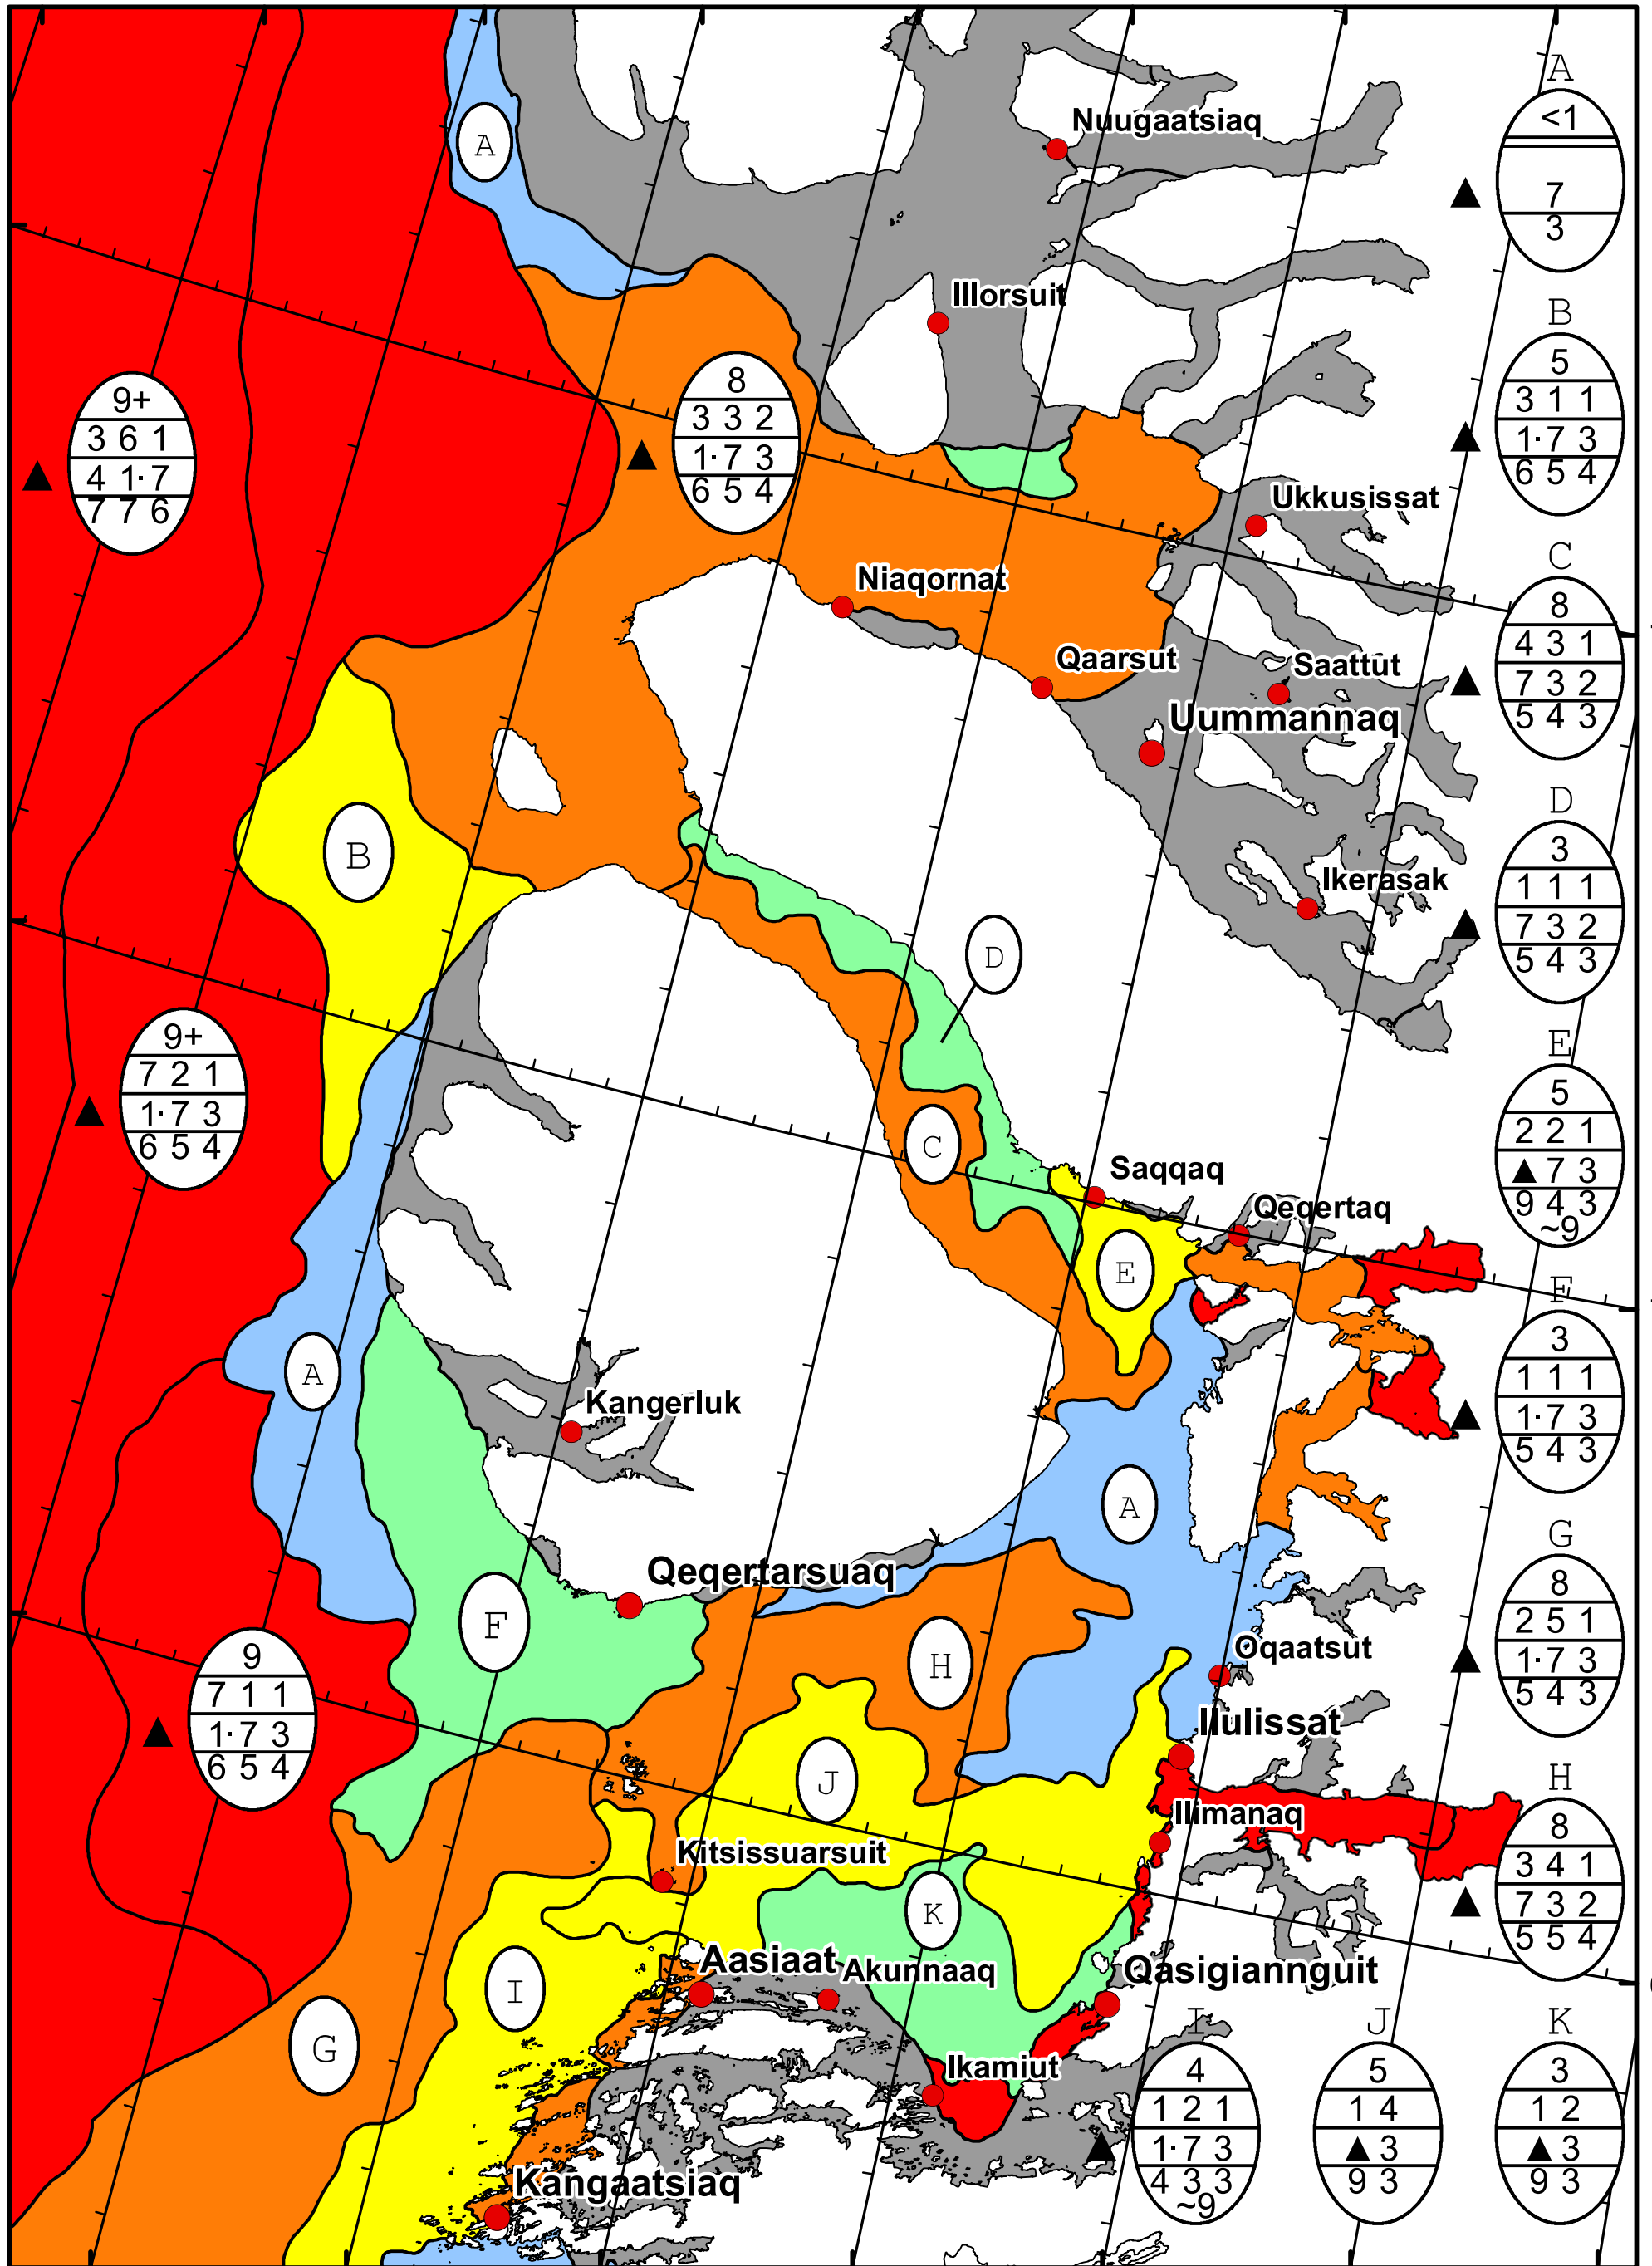

58°W 57°W 56°W 55°W 54°W 53°W 52°W 51°W

71°N

70°N

69°N

71°N

70°N

69°N

West Greenland Ice Chart
 DMI Danish Meteorological Institute
 Ice Service Valid: 25 April 2022, 09:50 UTC