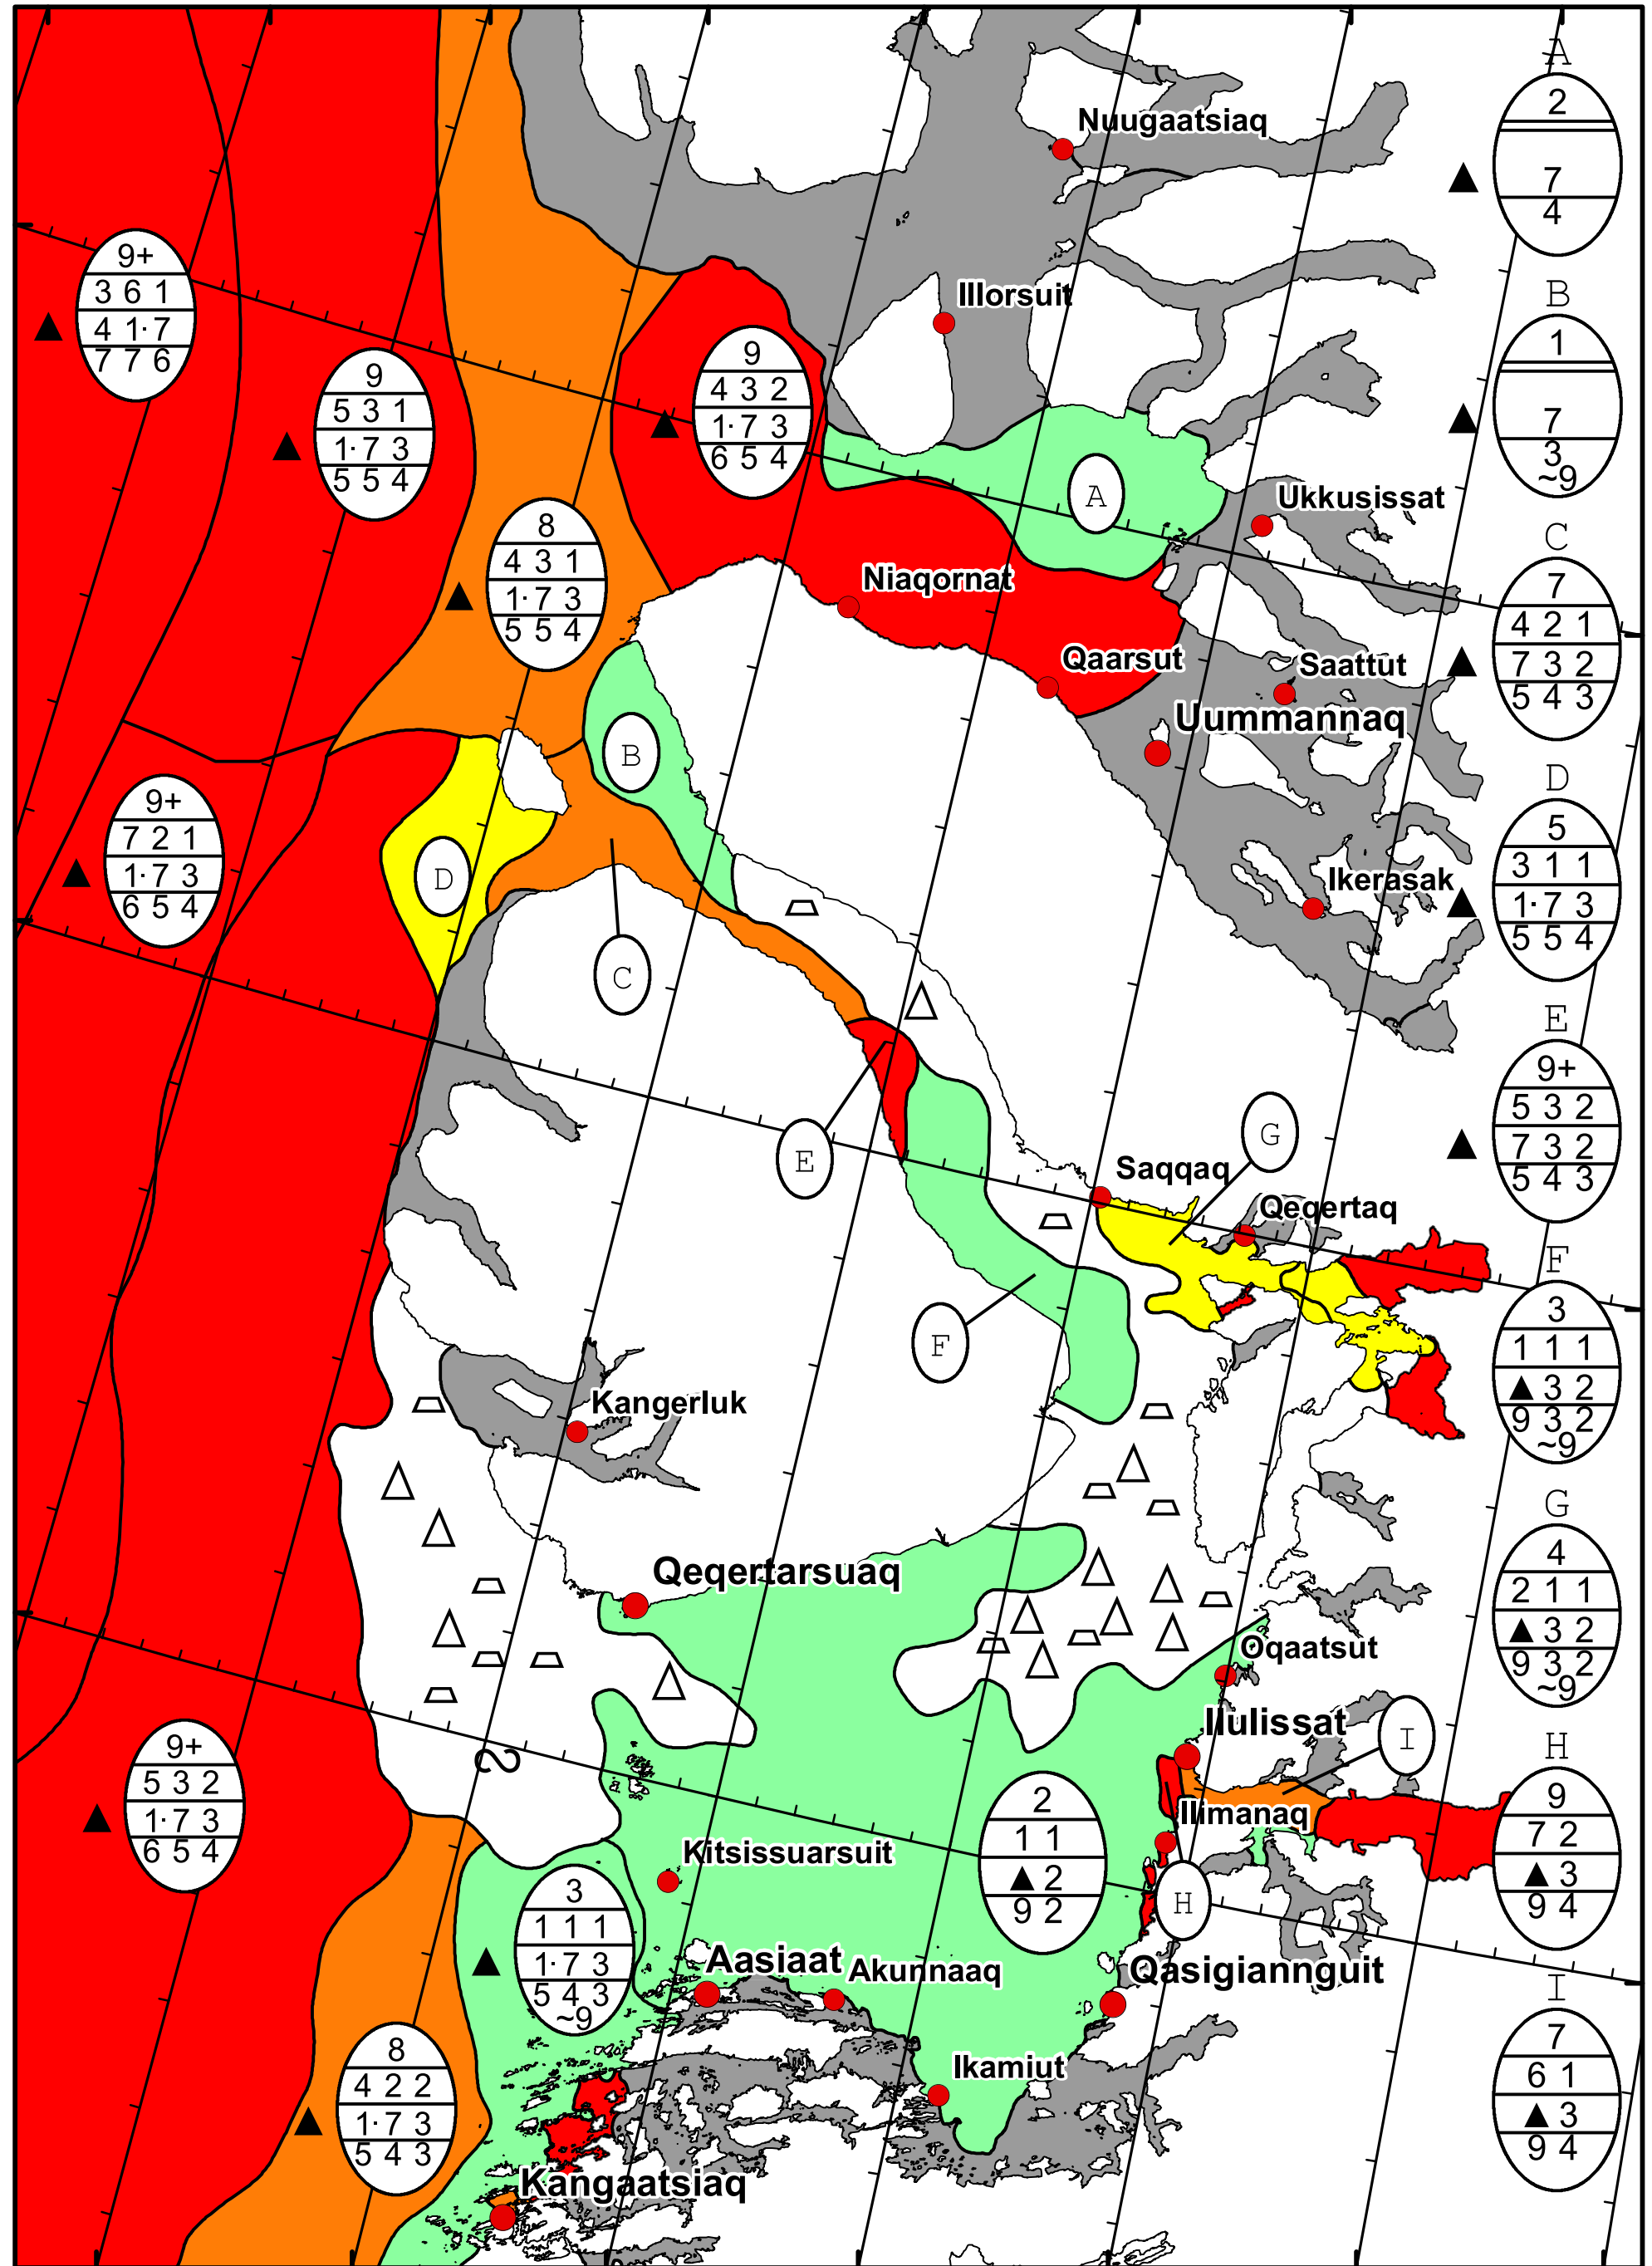

58°W 57°W 56°W 55°W 54°W 53°W 52°W 51°W

71°N

70°N

69°N

71°N

70°N

69°N

West Greenland Ice Chart
 DMI Danish Meteorological Institute
 Ice Service Valid: 05 May 2022, 10:10 UTC