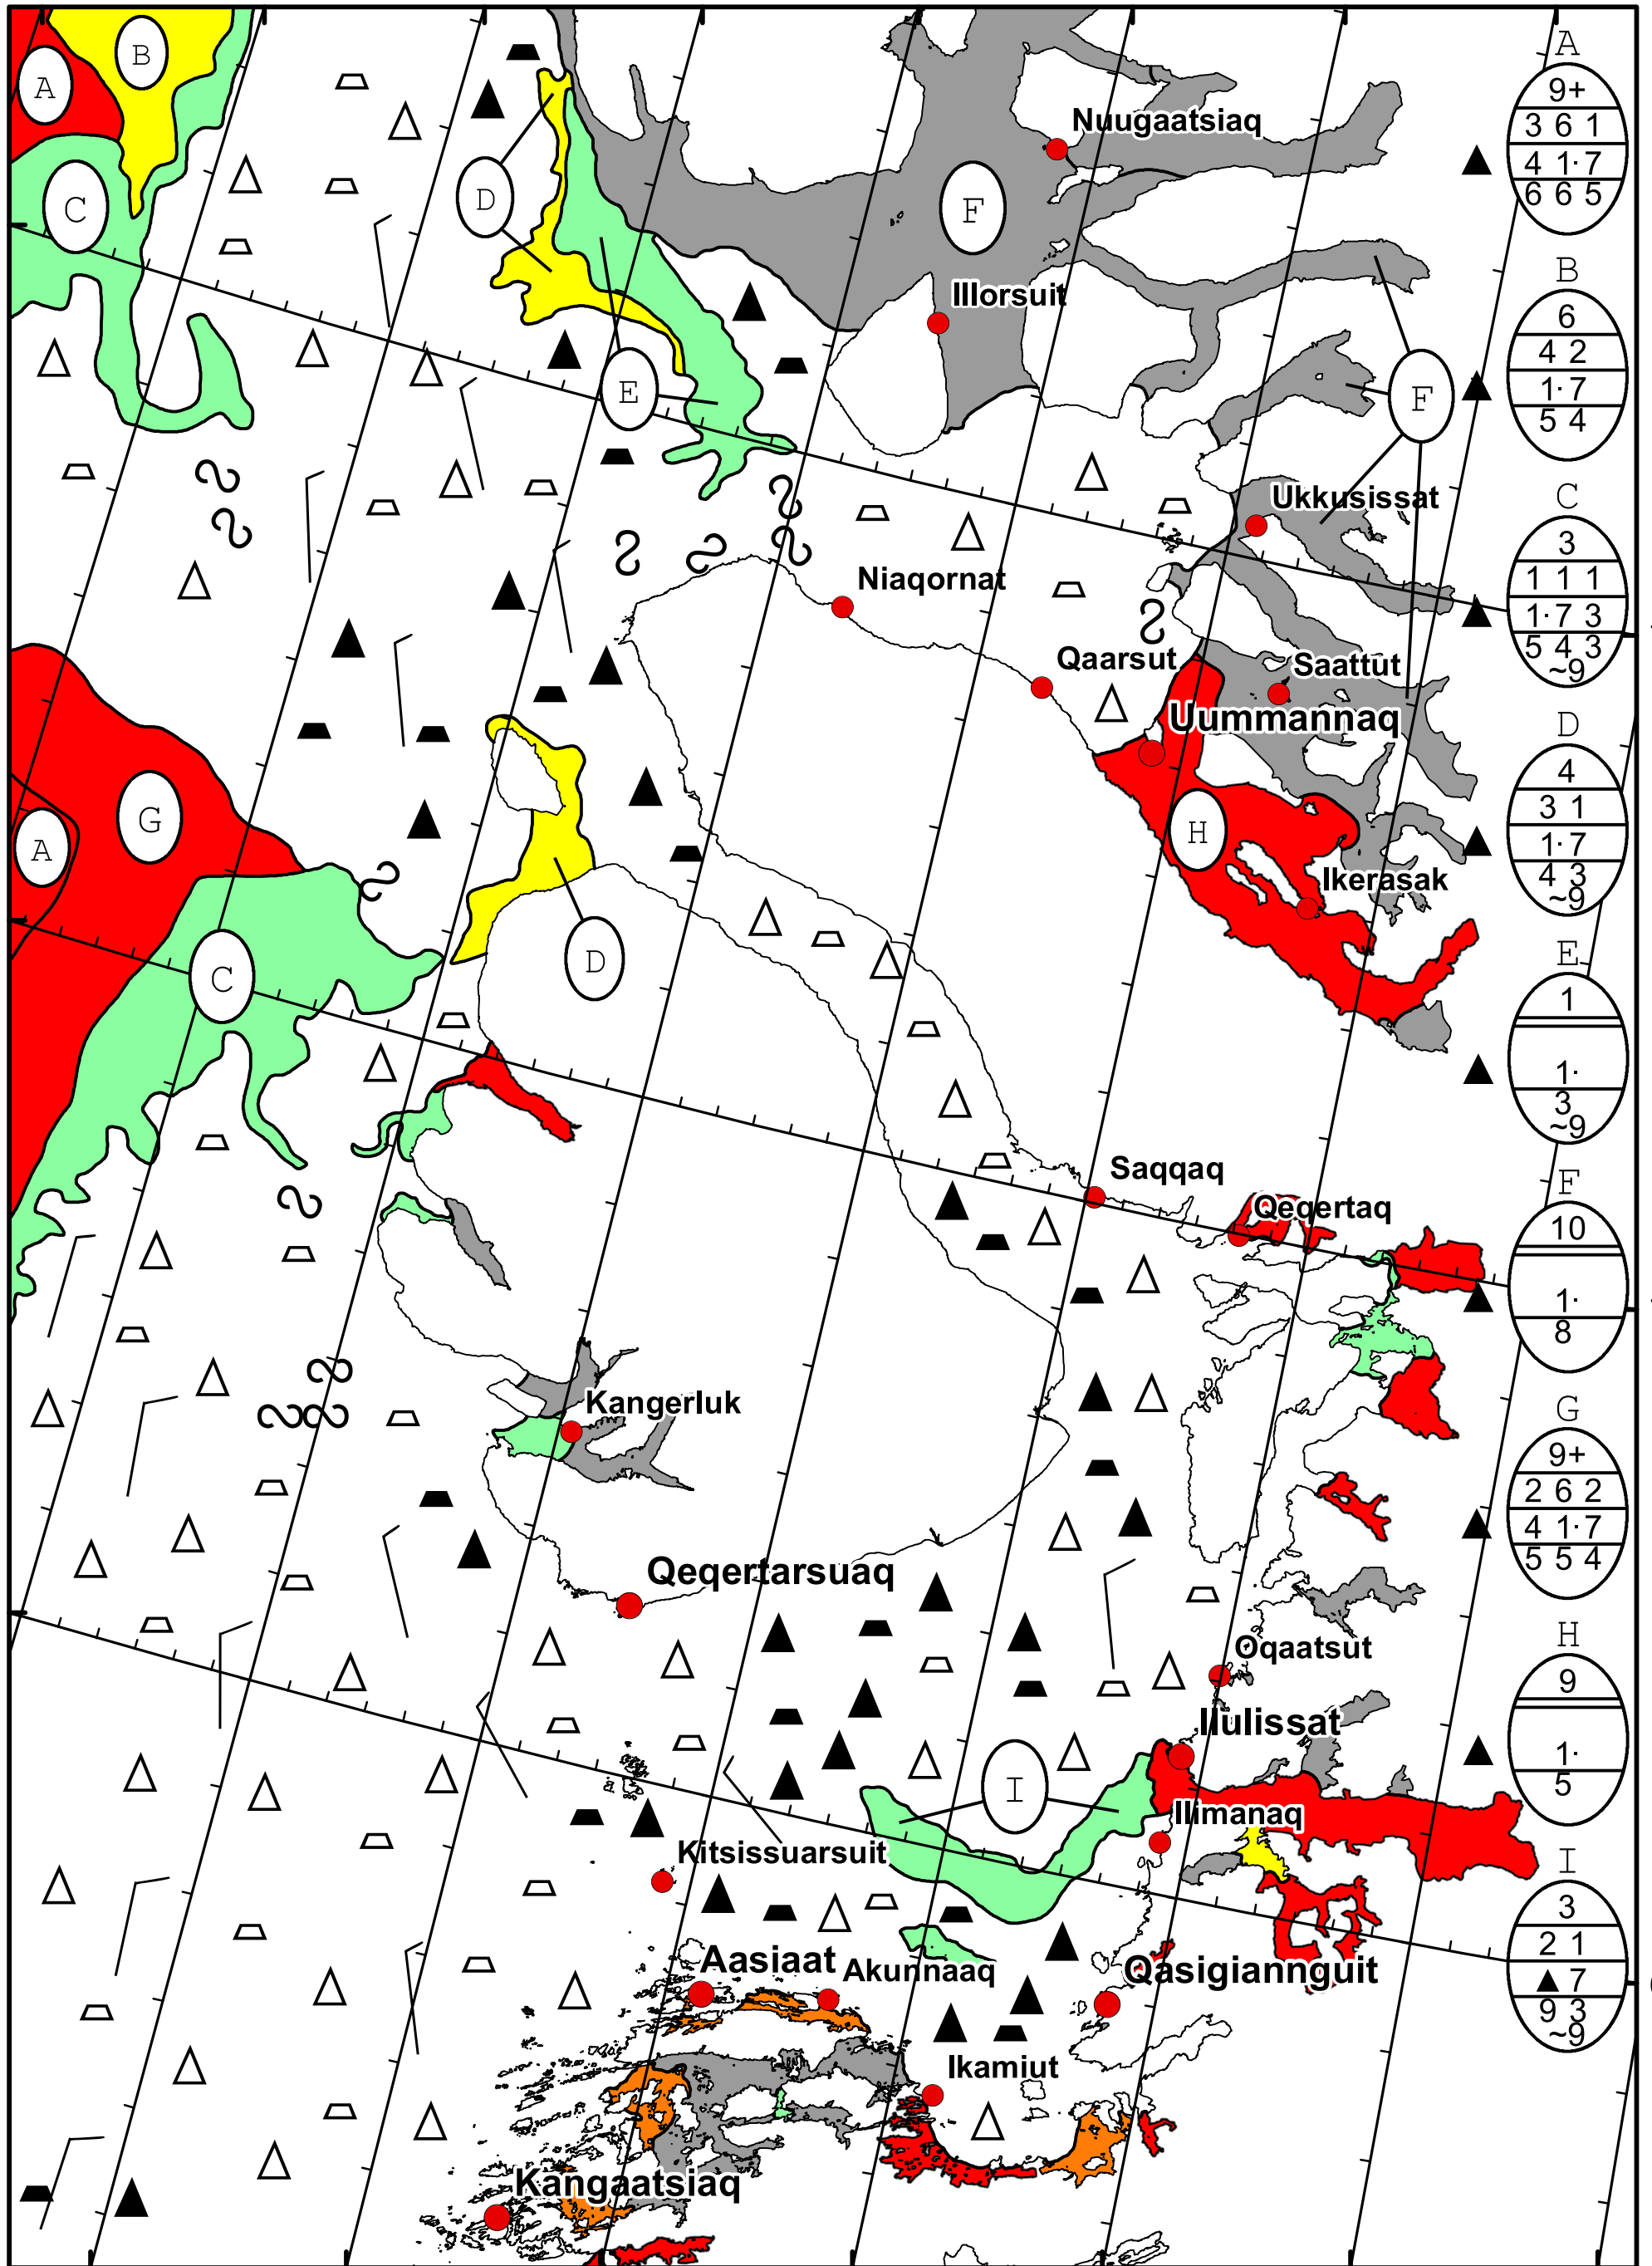

58°W 57°W 56°W 55°W 54°W 53°W 52°W 51°W

71°N

70°N

69°N

71°N

70°N

69°N

West Greenland Ice Chart  
Danish Meteorological Institute Valid: 01 June 2022, 21:00 UTC