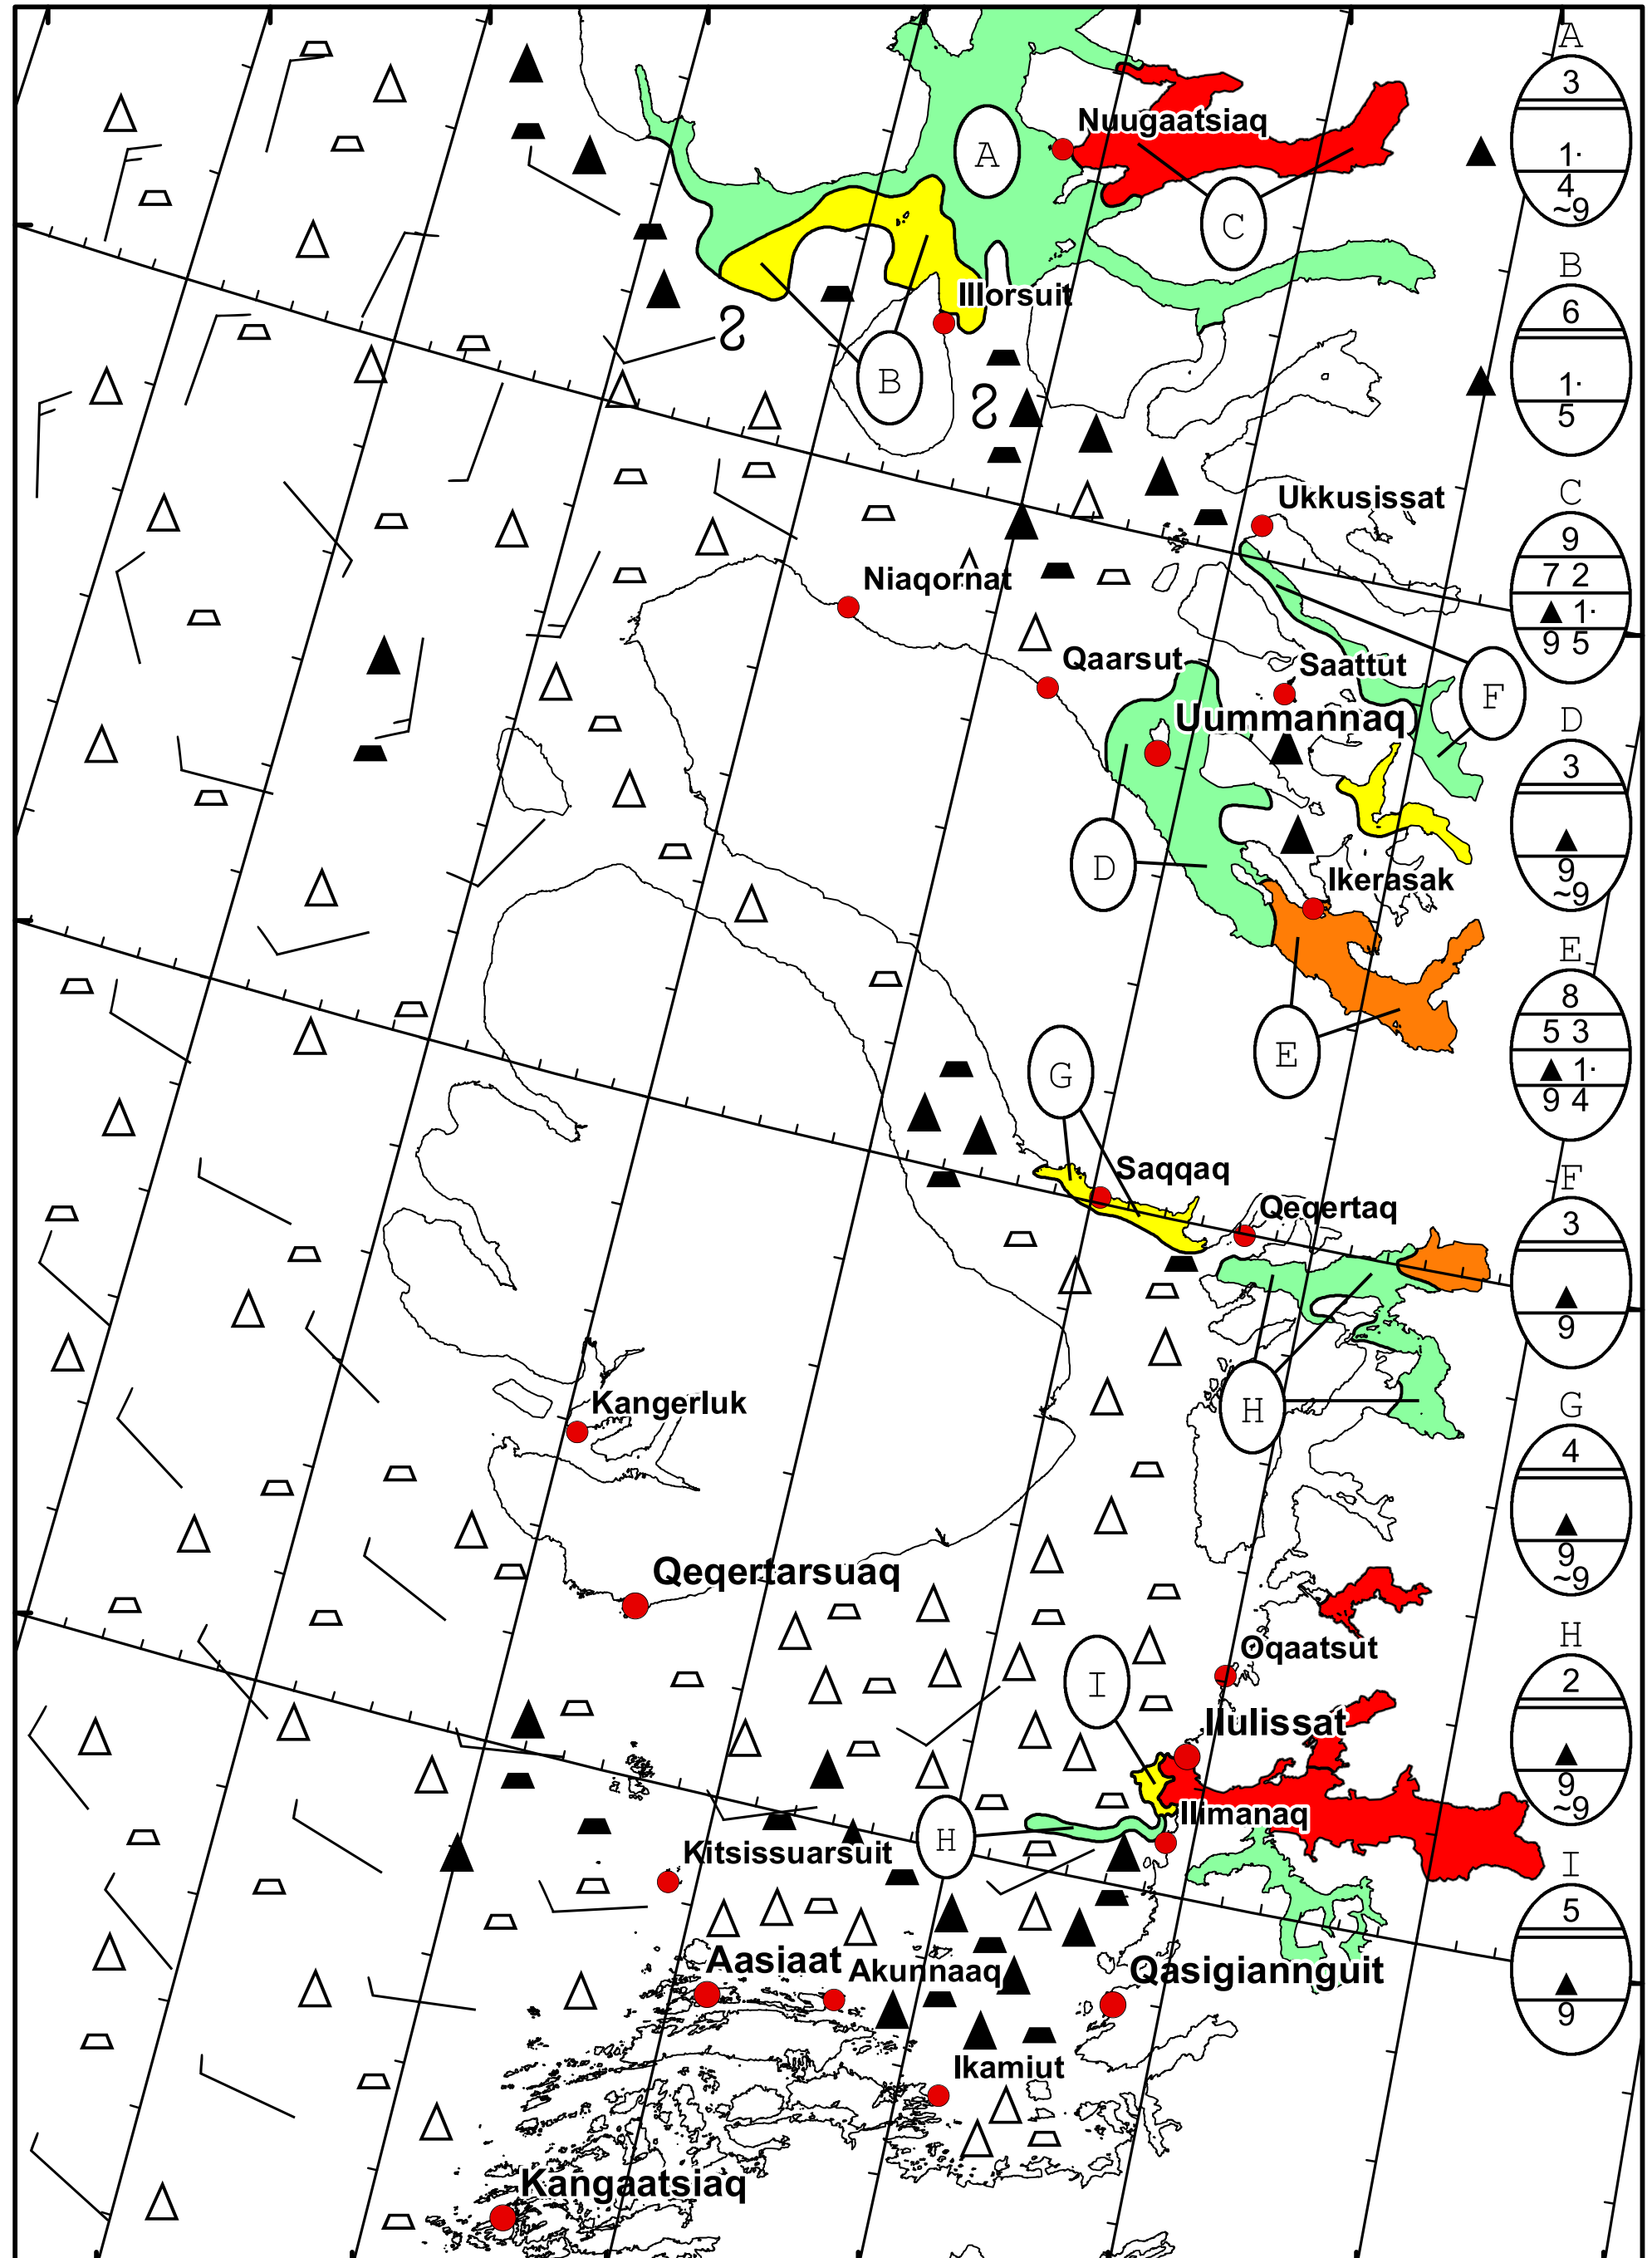

58°W 57°W 56°W 55°W 54°W 53°W 52°W 51°W

71°N

70°N

69°N

71°N

70°N

69°N

West Greenland Ice Chart  
Danish Meteorological Institute  
Valid: 29 June 2022, 21:05 UTC