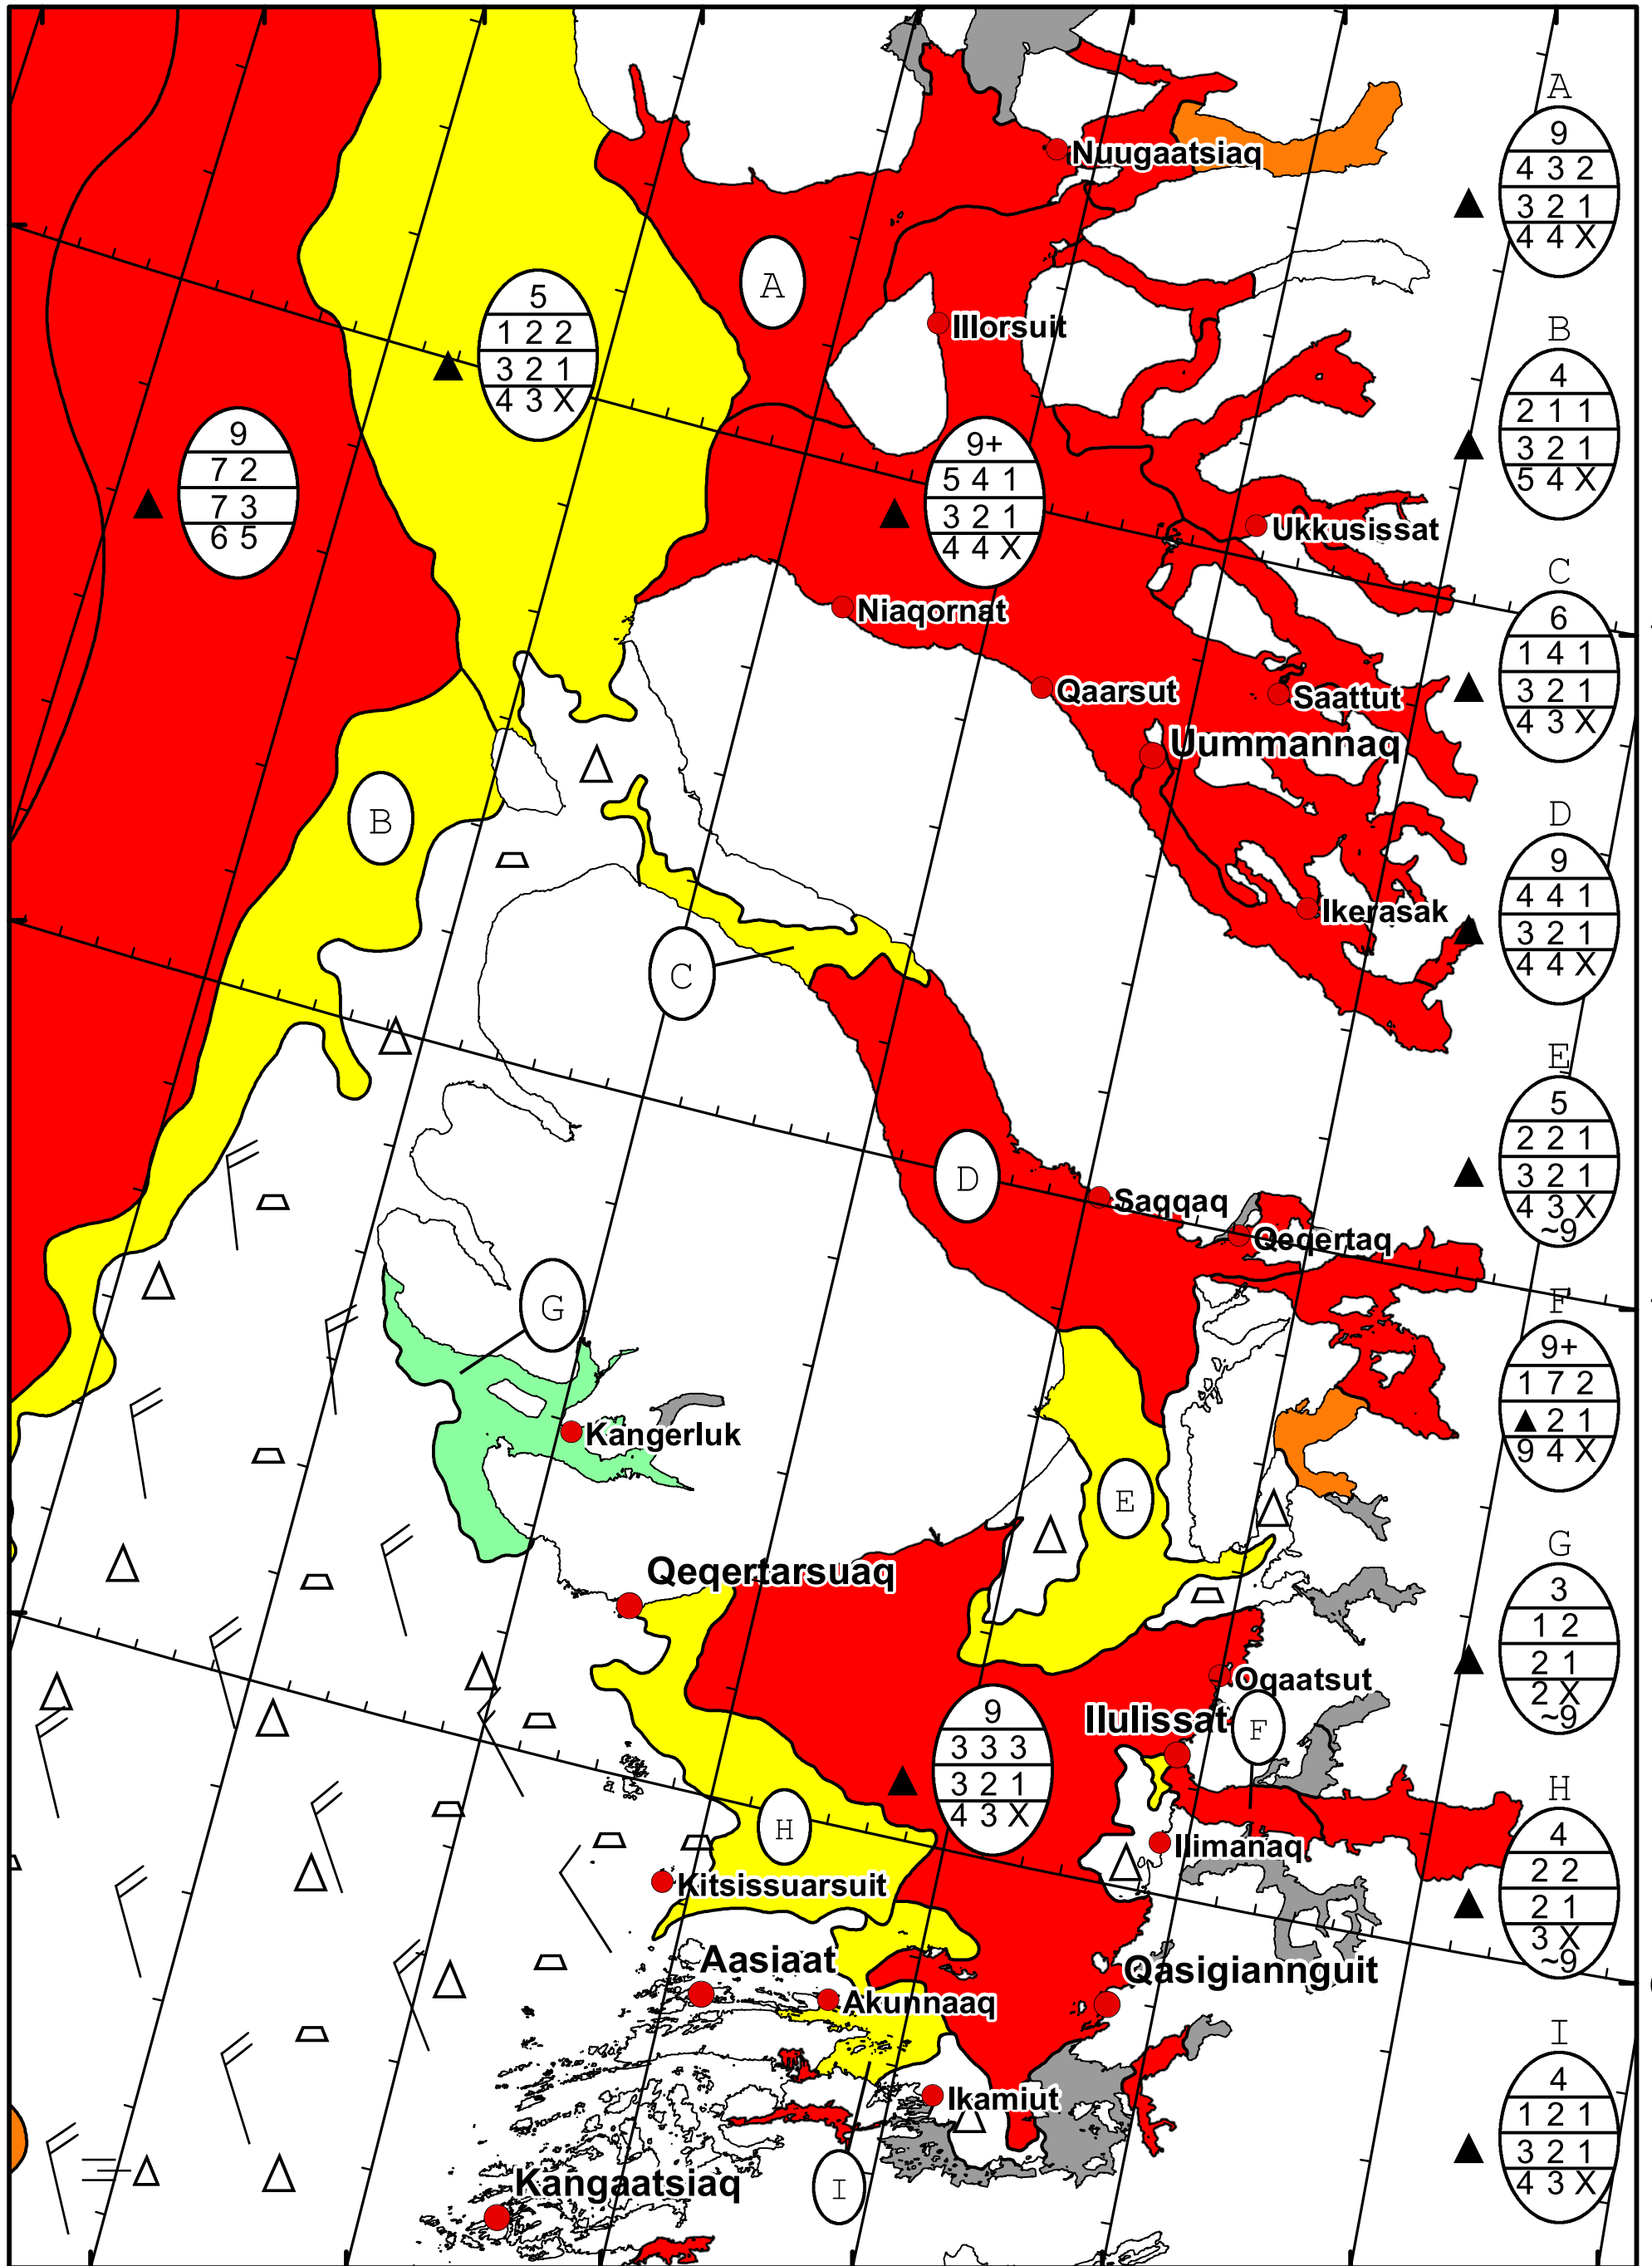

58°W 57°W 56°W 55°W 54°W 53°W 52°W 51°W

71°N

70°N

69°N

71°N

70°N

69°N

DMI
Ice Service

West Greenland Ice Chart

Danish Meteorological Institute Valid: 10 January 2023, 10:10 UTC