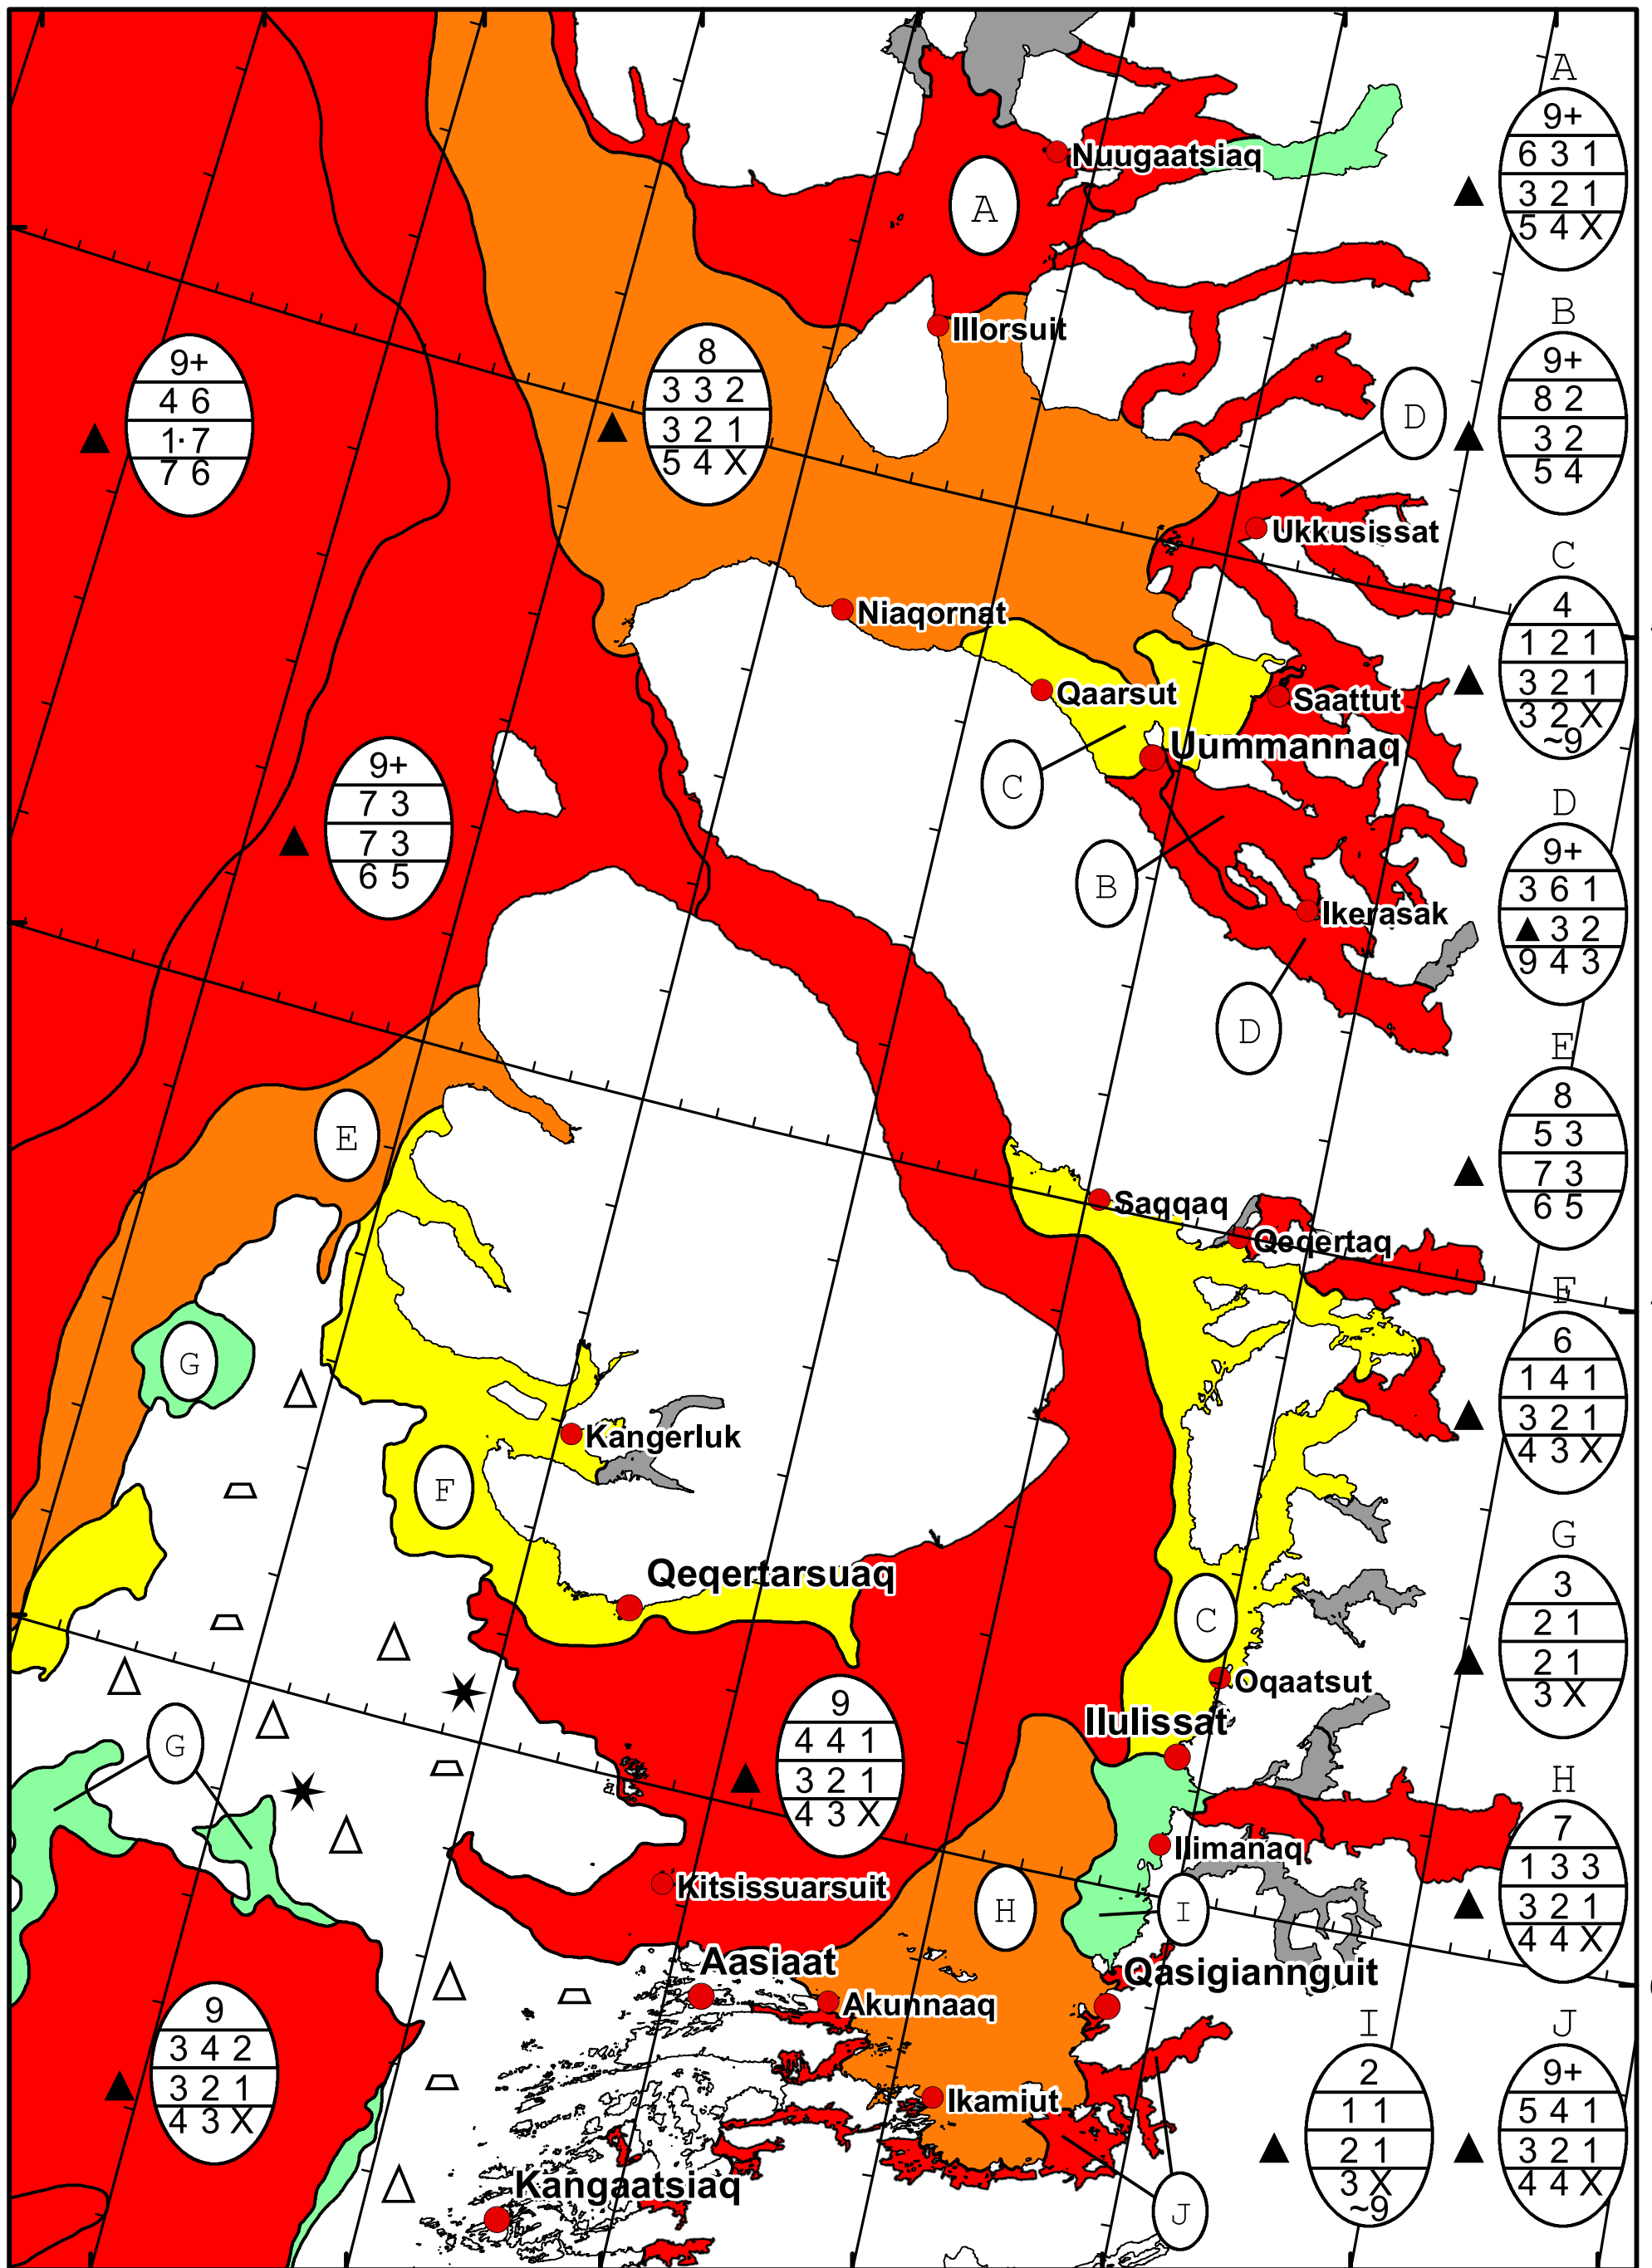

58°W 57°W 56°W 55°W 54°W 53°W 52°W 51°W

71°N

70°N

69°N

71°N

70°N

69°N

DMI
Ice Service

West Greenland Ice Chart

Danish Meteorological Institute Valid: 17 January 2023, 20:50 UTC