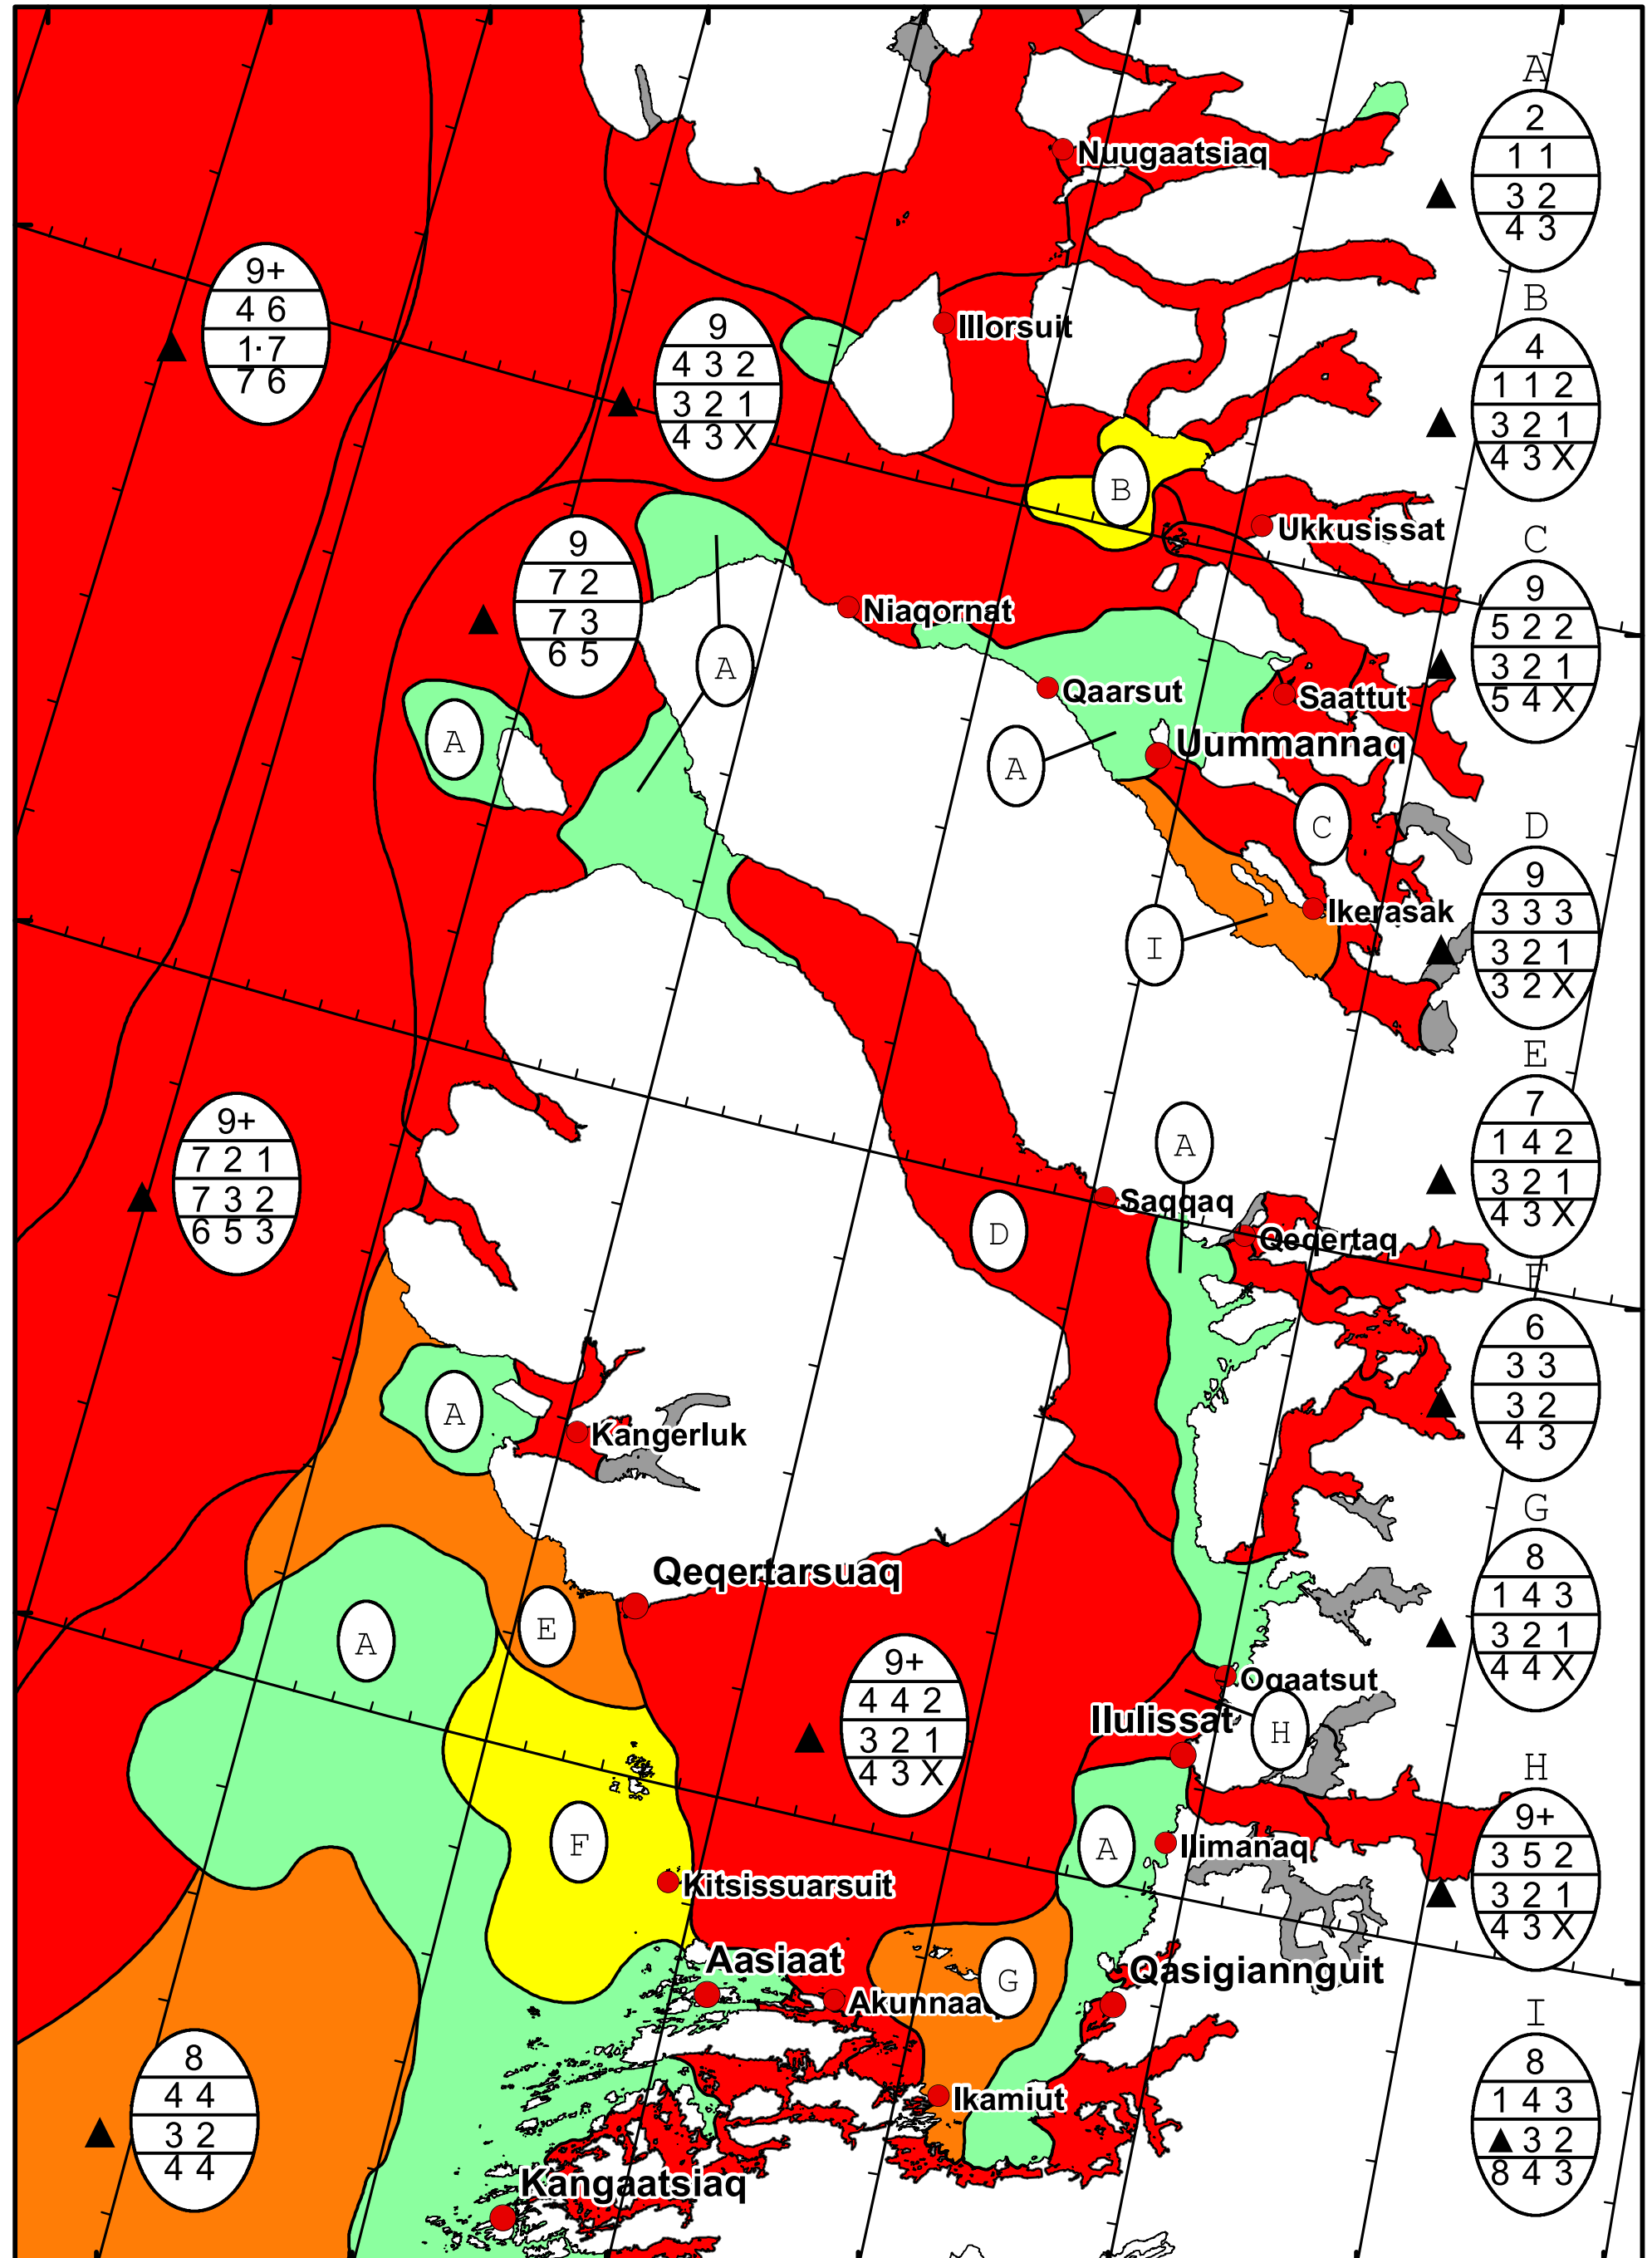

58°W 57°W 56°W 55°W 54°W 53°W 52°W 51°W

71°N

70°N

69°N

71°N

70°N

69°N

West Greenland Ice Chart
 Valid: 22 January 2023, 10:05 UTC