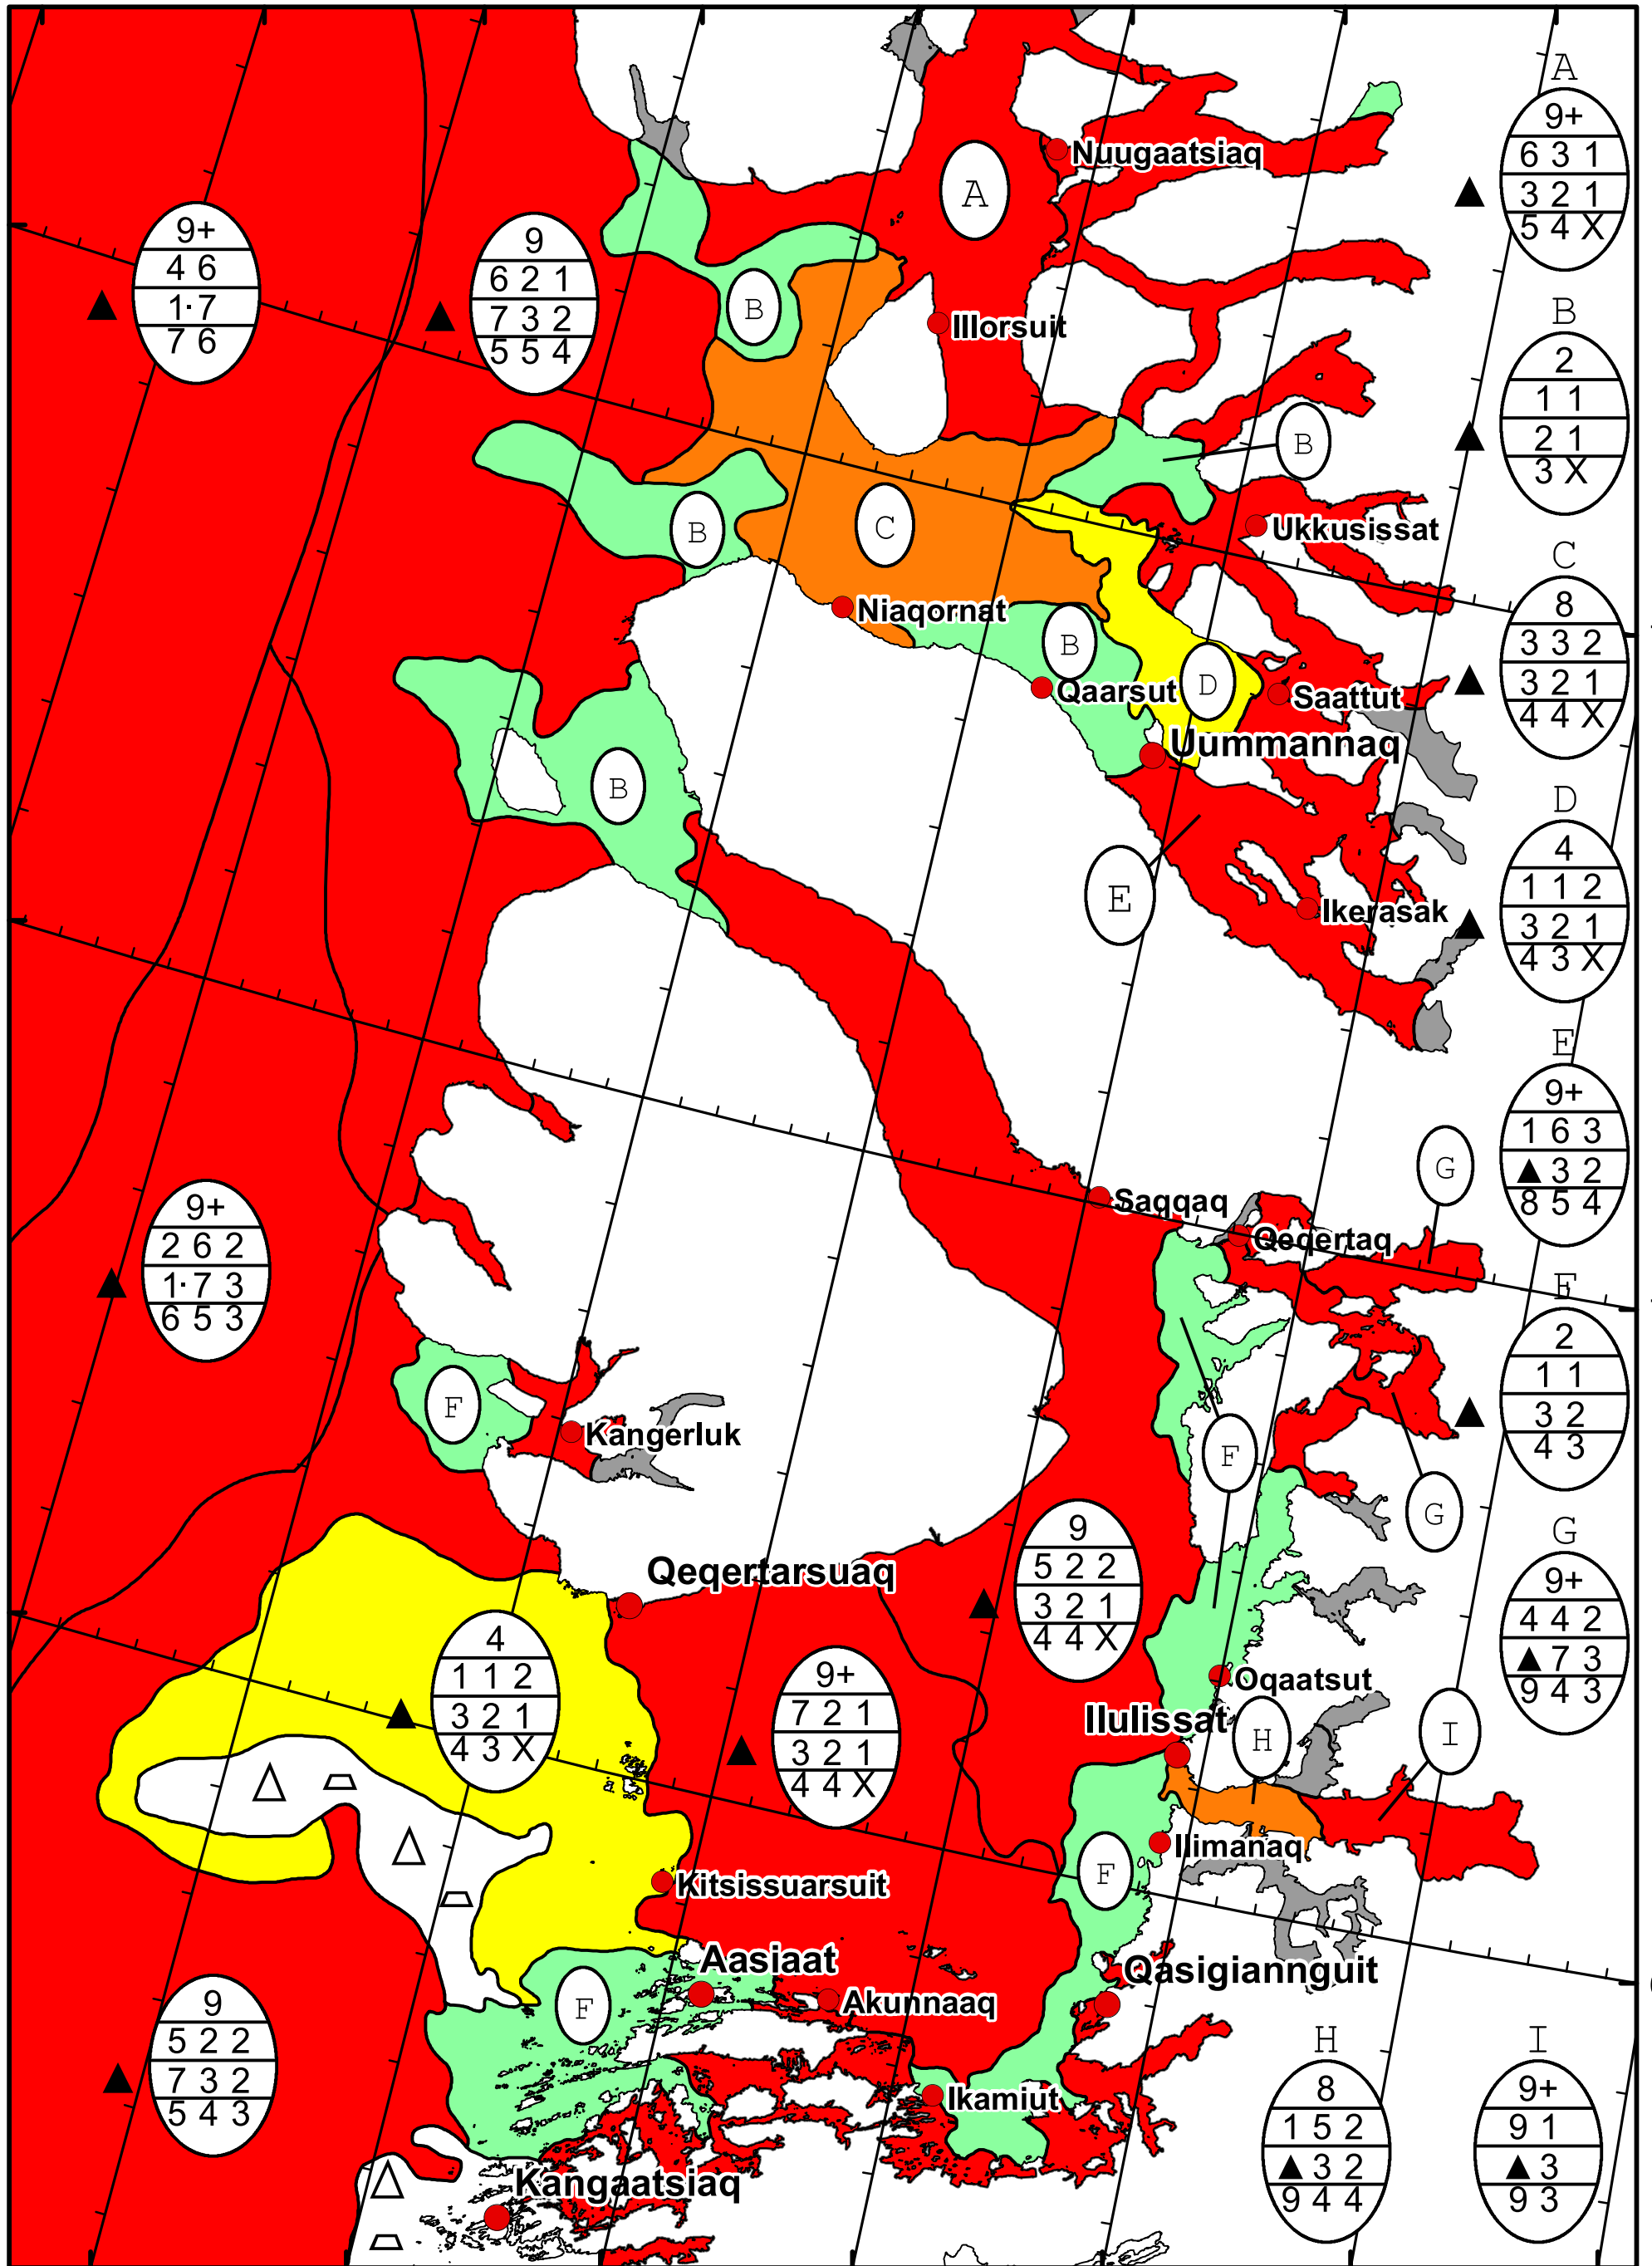

58°W 57°W 56°W 55°W 54°W 53°W 52°W 51°W

71°N

70°N

69°N

71°N

70°N

69°N

DMI
Ice Service

West Greenland Ice Chart

Danish Meteorological Institute Valid: 22 January 2023, 21:00 UTC