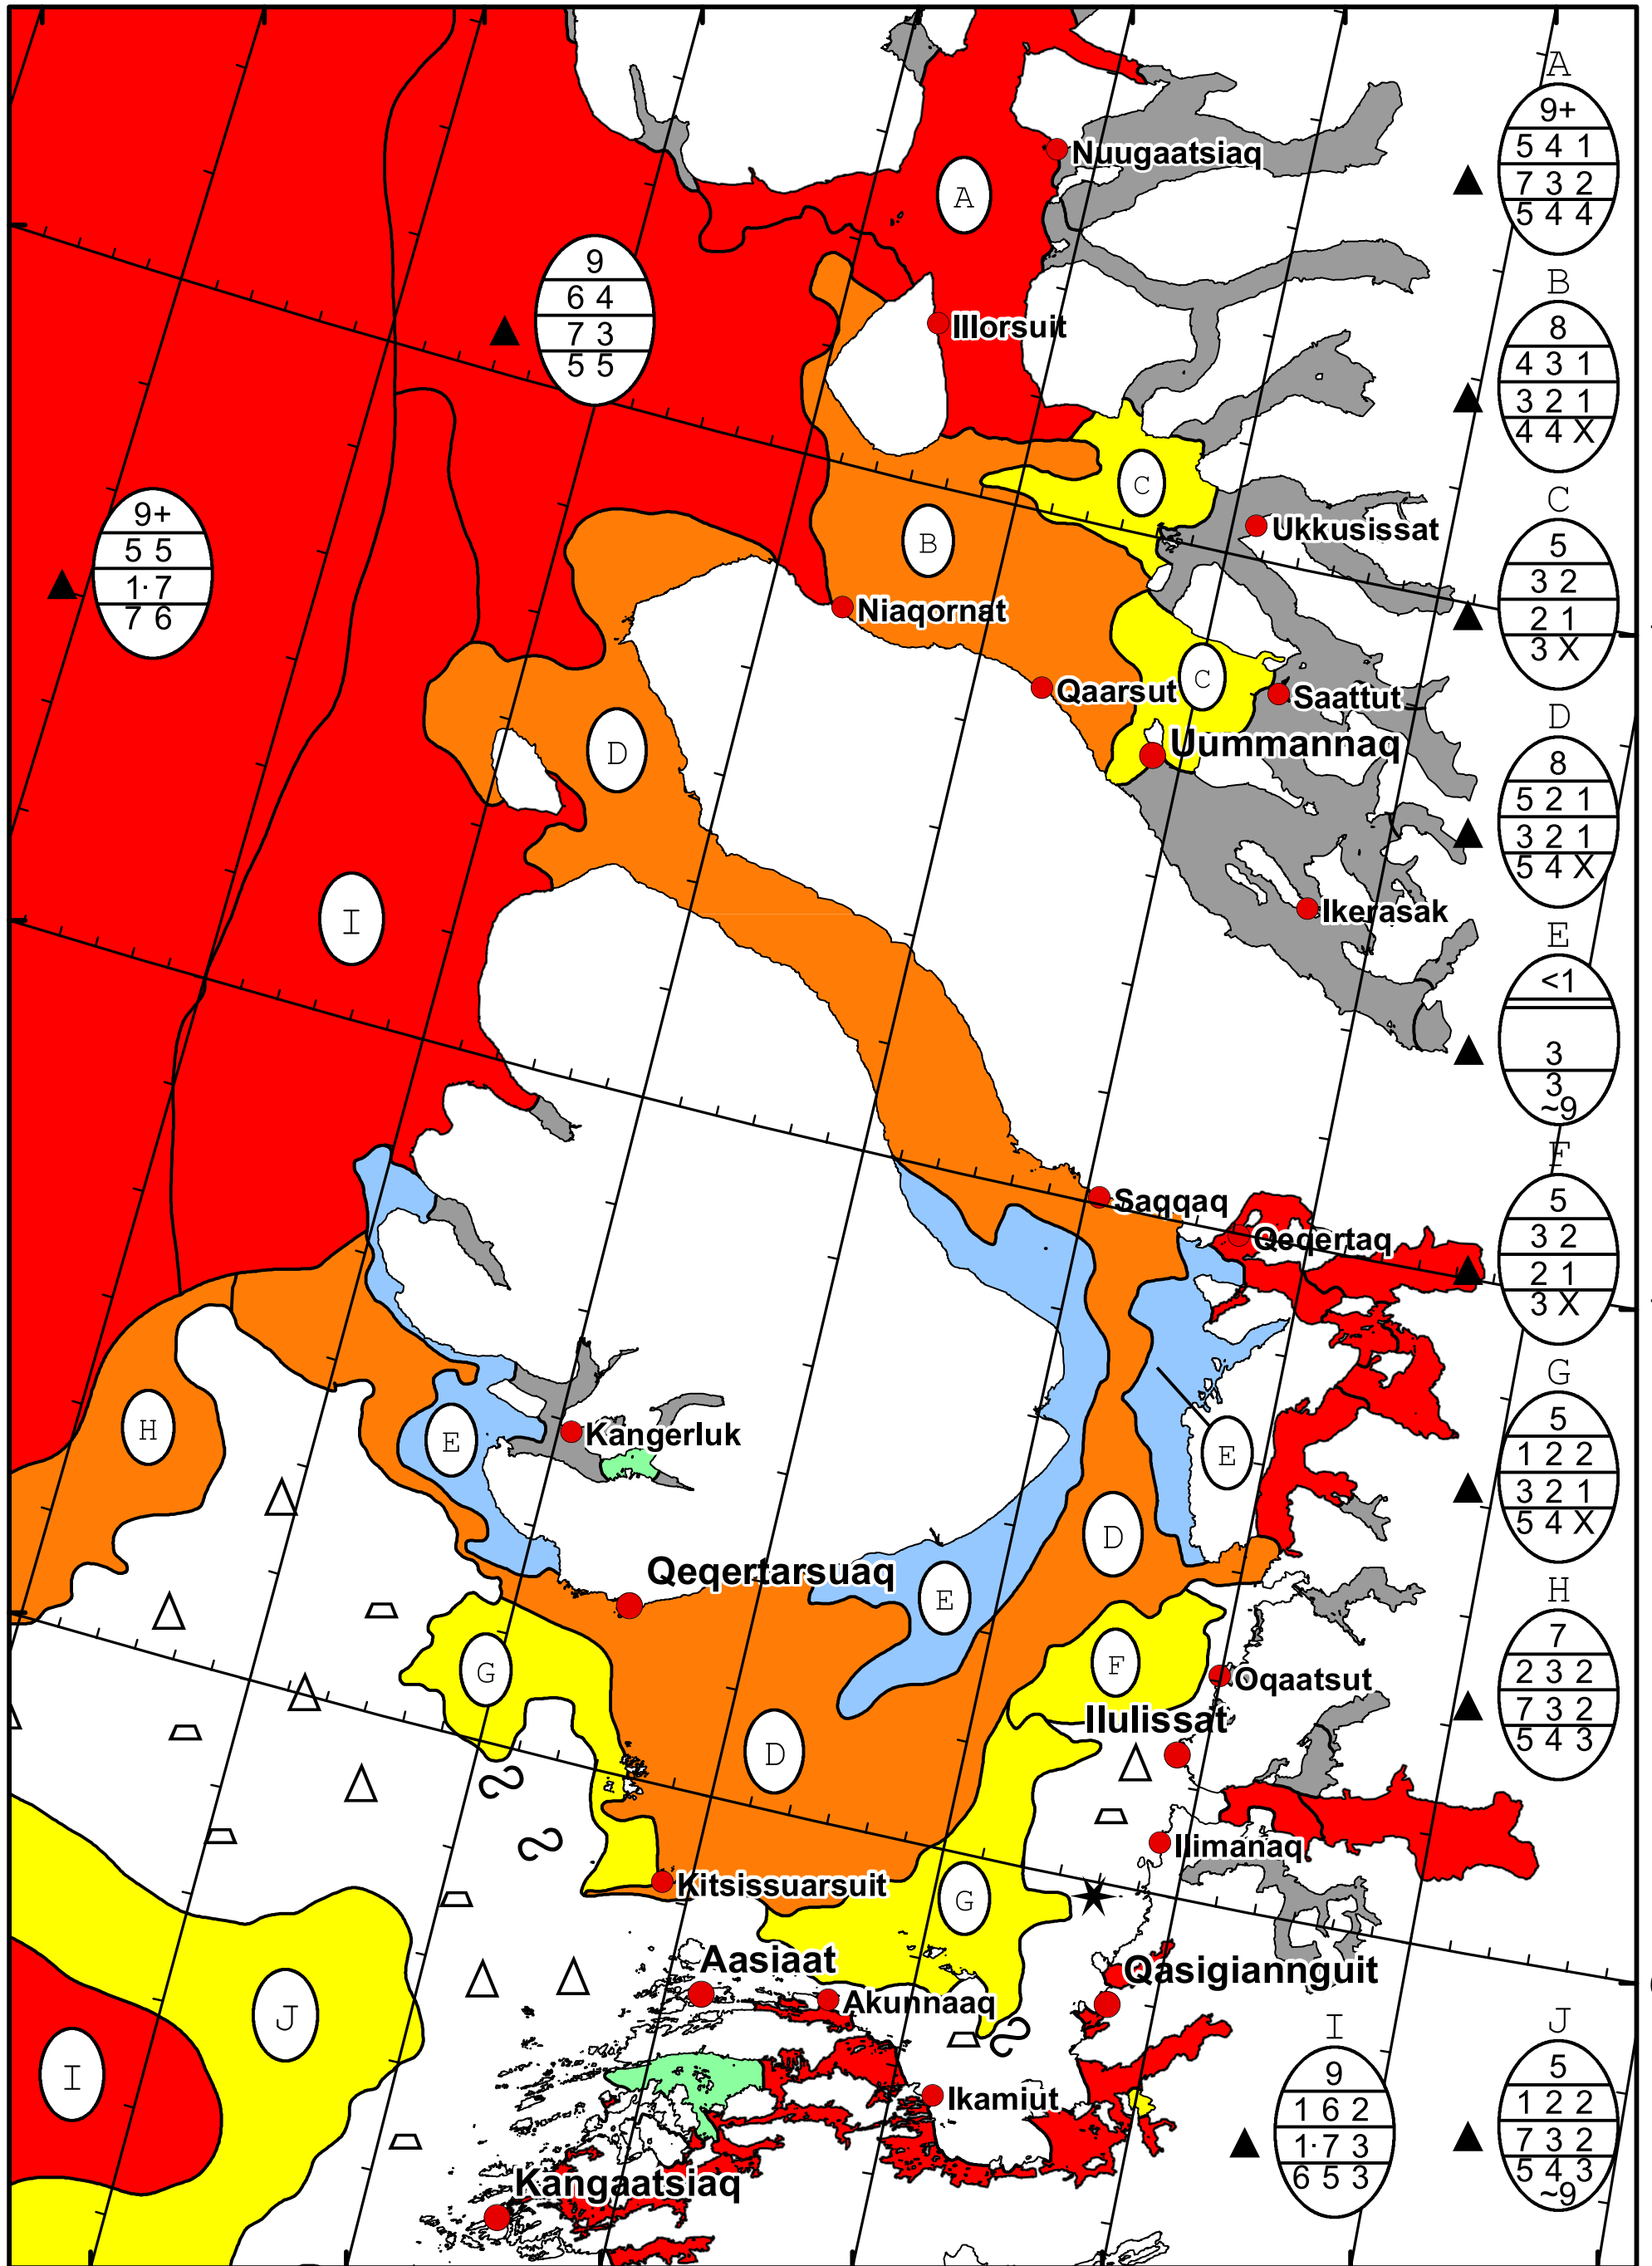

58°W 57°W 56°W 55°W 54°W 53°W 52°W 51°W

71°N

70°N

69°N

71°N

70°N

69°N

DMI  
Ice Service

West Greenland Ice Chart

Danish Meteorological Institute

Valid: 27 January 2023, 21:05 UTC