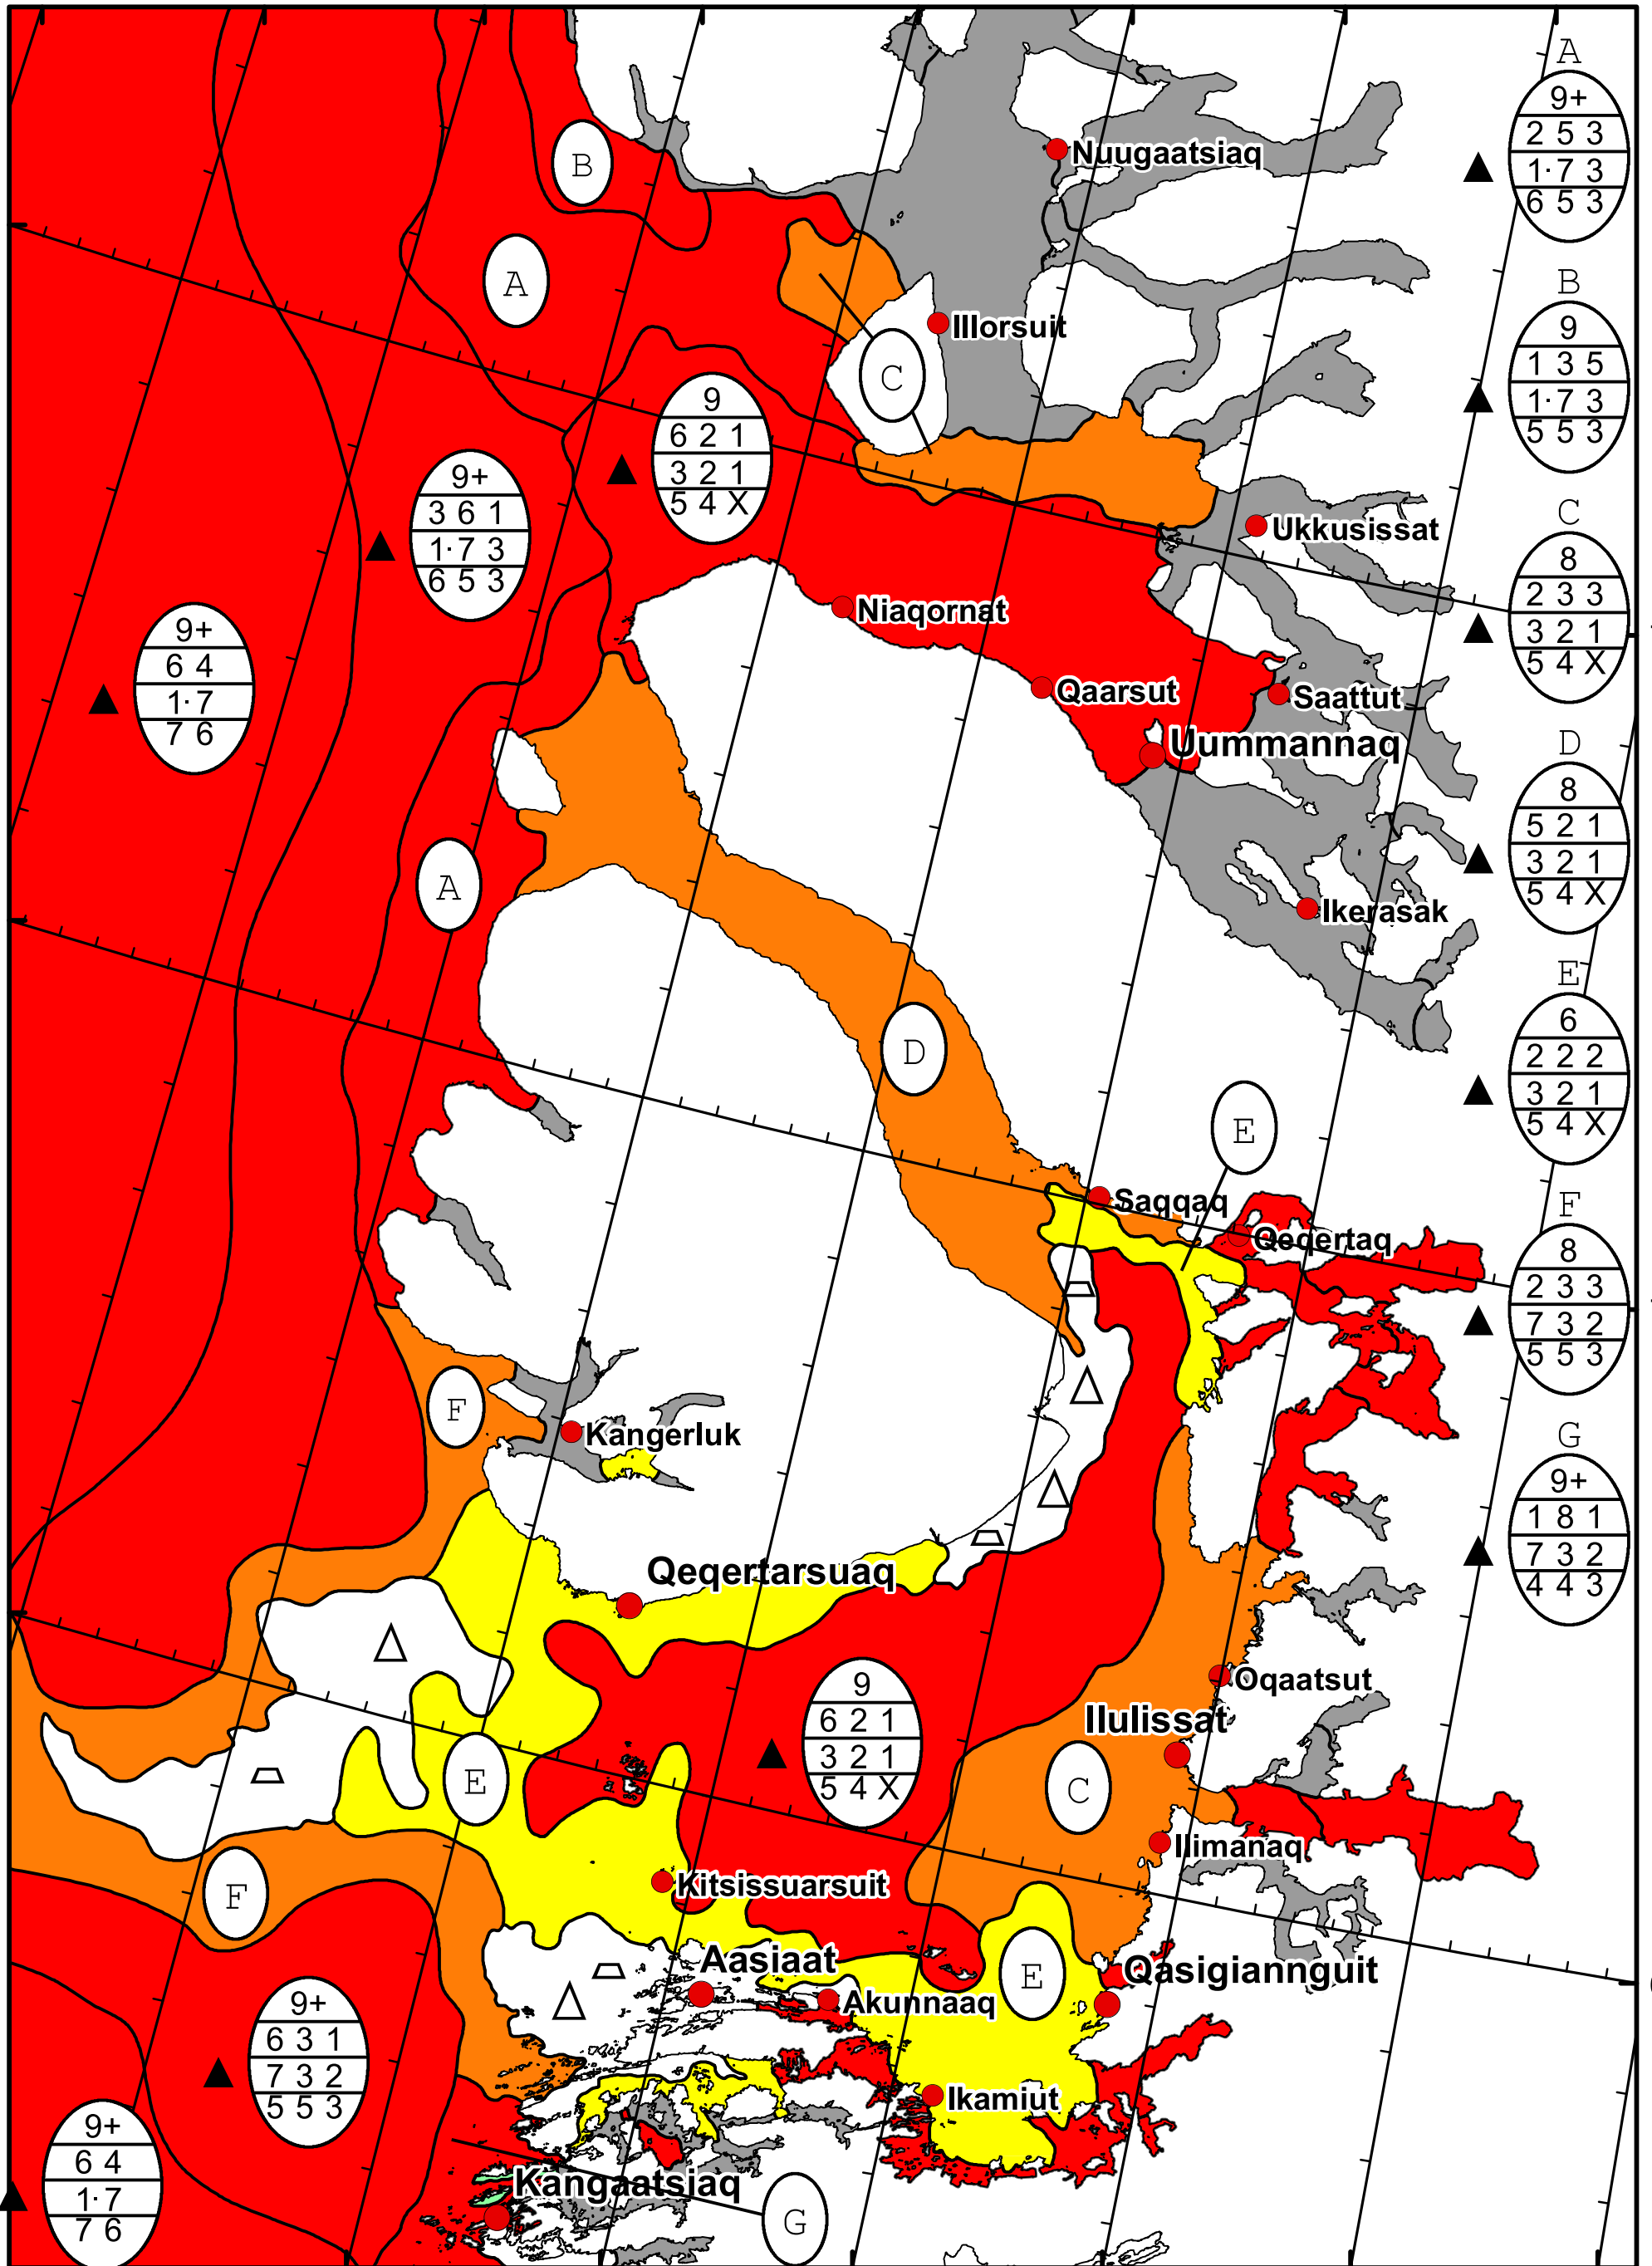

58°W 57°W 56°W 55°W 54°W 53°W 52°W 51°W

71°N

70°N

69°N

71°N

70°N

69°N

West Greenland Ice Chart

DMI

Ice Service Danish Meteorological Institute

Valid: 01 February 2023, 10:20 UTC