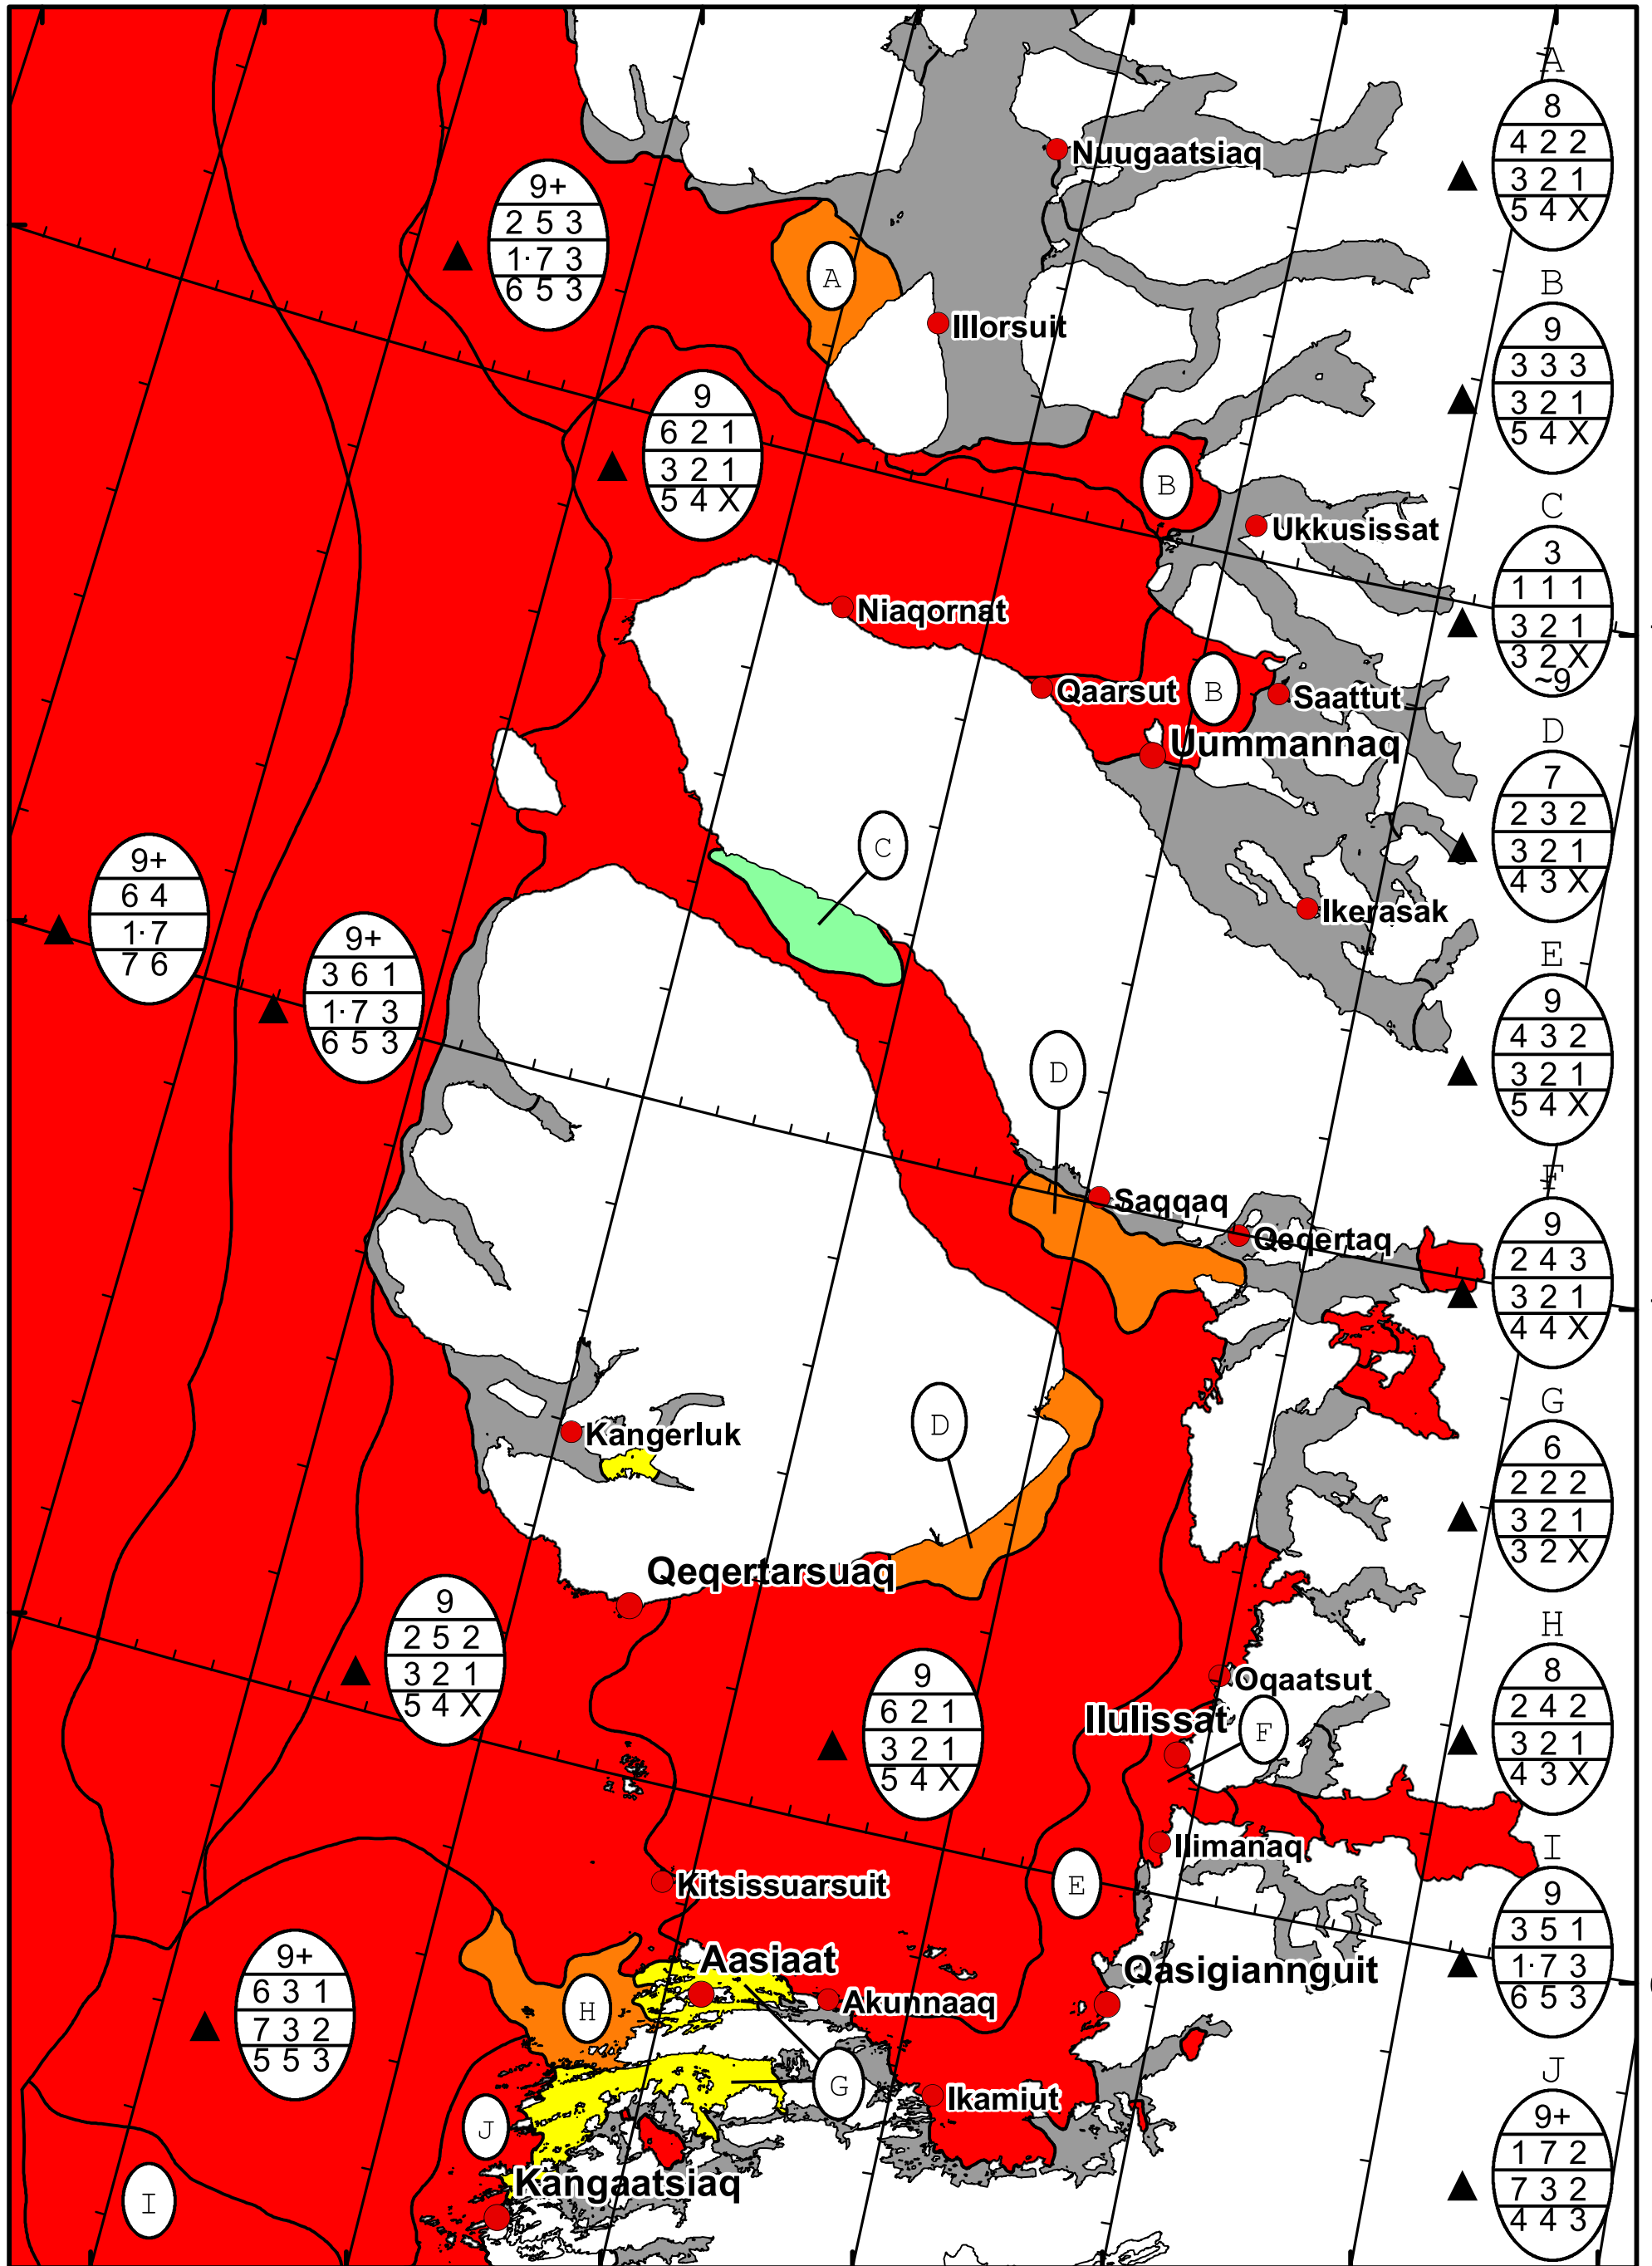

58°W 57°W 56°W 55°W 54°W 53°W 52°W 51°W

71°N

70°N

69°N

71°N

70°N

69°N

DMI
Ice Service

West Greenland Ice Chart

Danish Meteorological Institute

Valid: 03 February 2023, 20:55 UTC