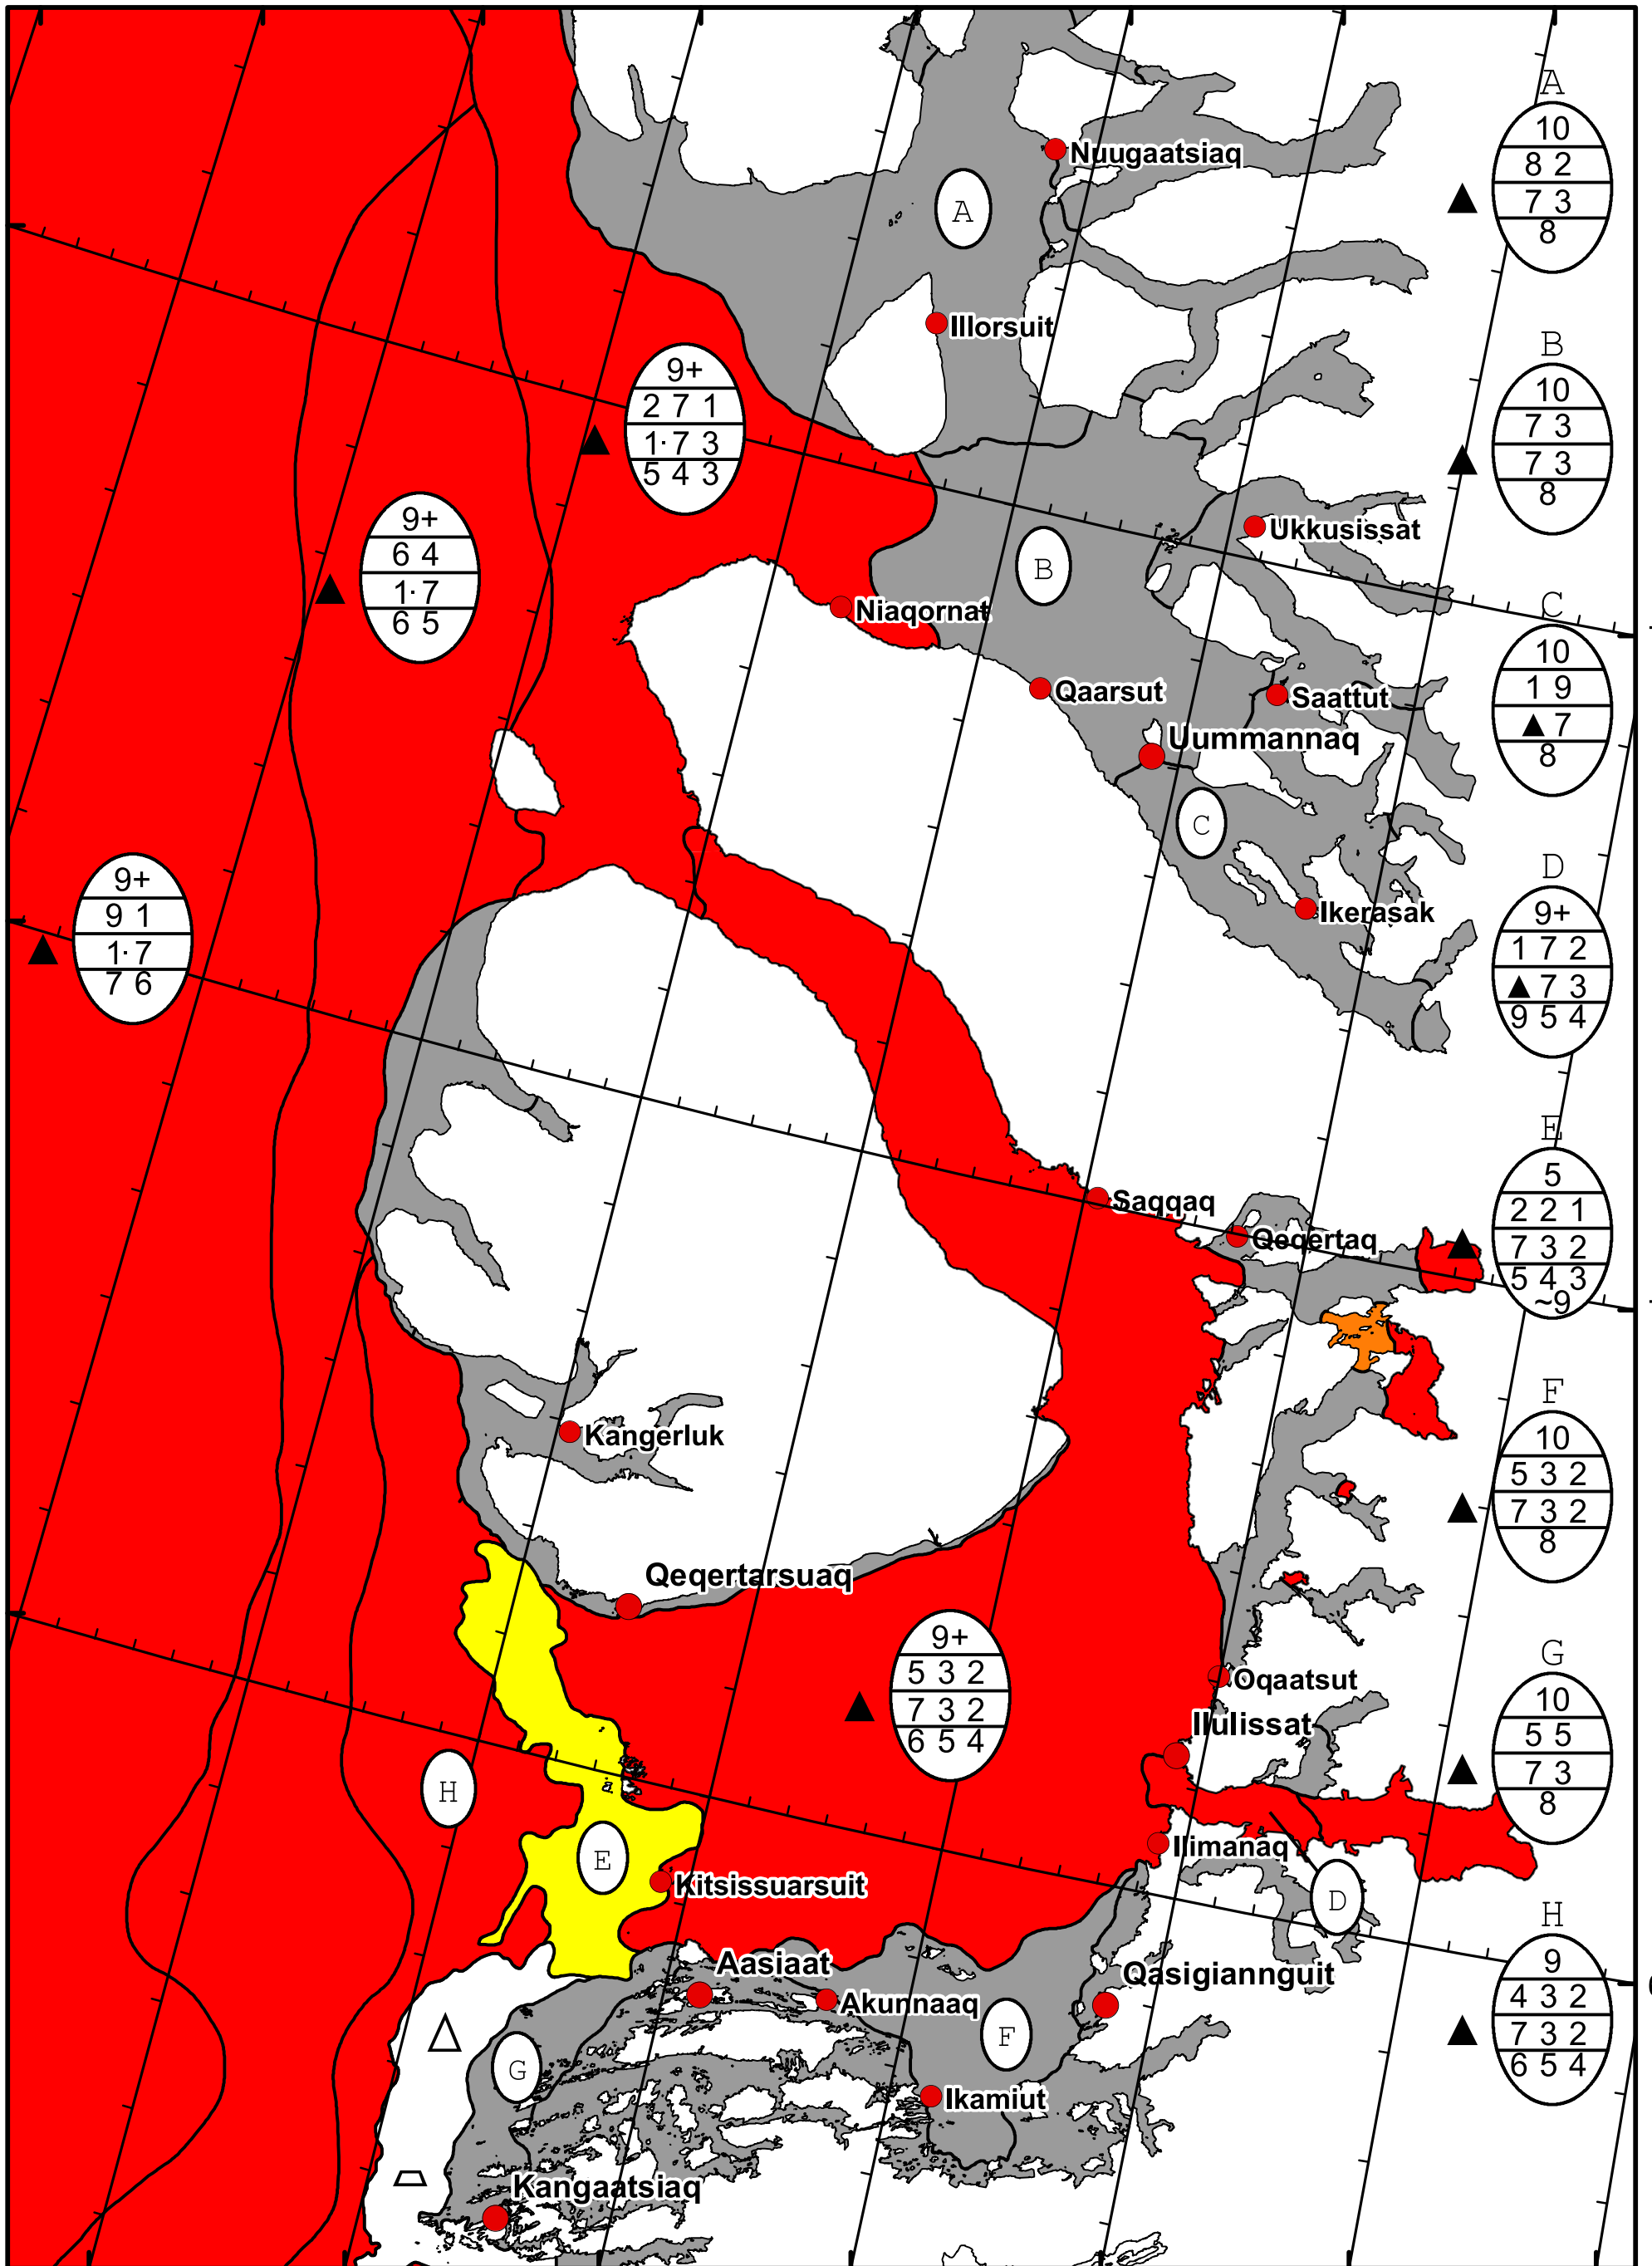

58°W 57°W 56°W 55°W 54°W 53°W 52°W 51°W

71°N

70°N

69°N

71°N

70°N

69°N

DMI
Ice Service

West Greenland Ice Chart

Danish Meteorological Institute

Valid: 15 February 2023, 20:55 UTC