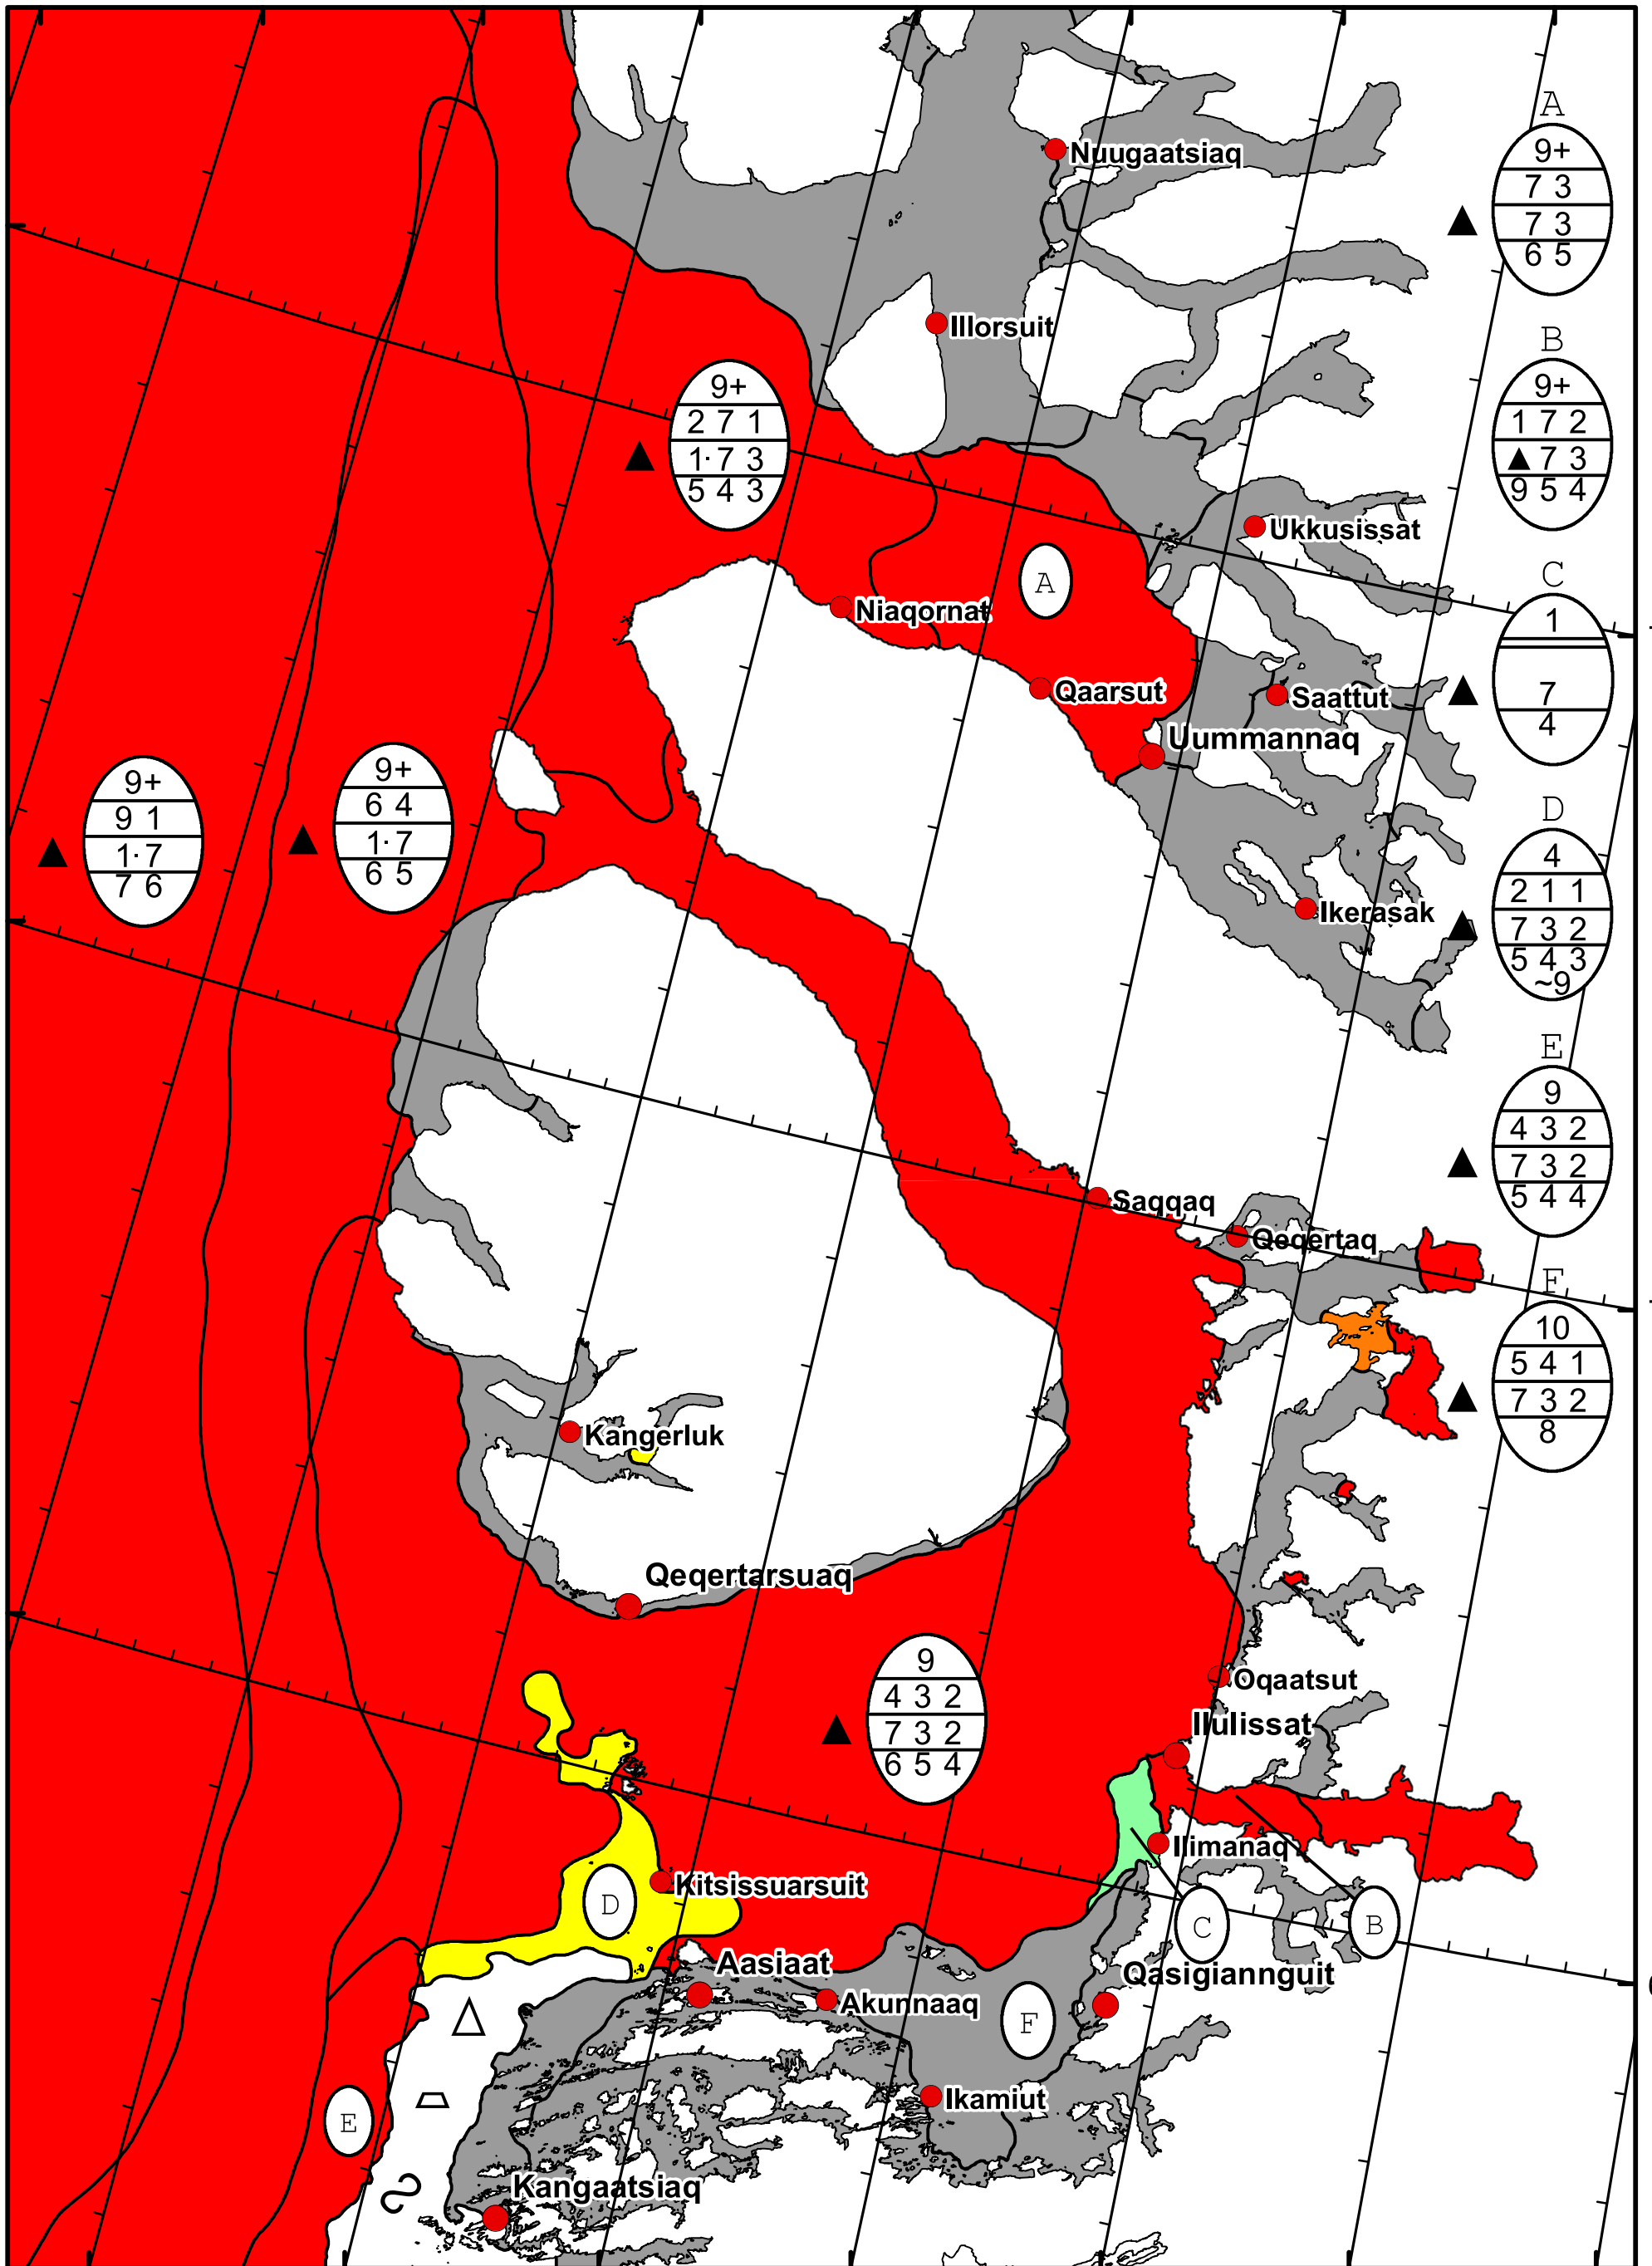

58°W 57°W 56°W 55°W 54°W 53°W 52°W 51°W

71°N

70°N

69°N

71°N

70°N

69°N

DMI  
Ice Service

West Greenland Ice Chart

Danish Meteorological Institute

Valid: 17 February 2023, 20:50 UTC