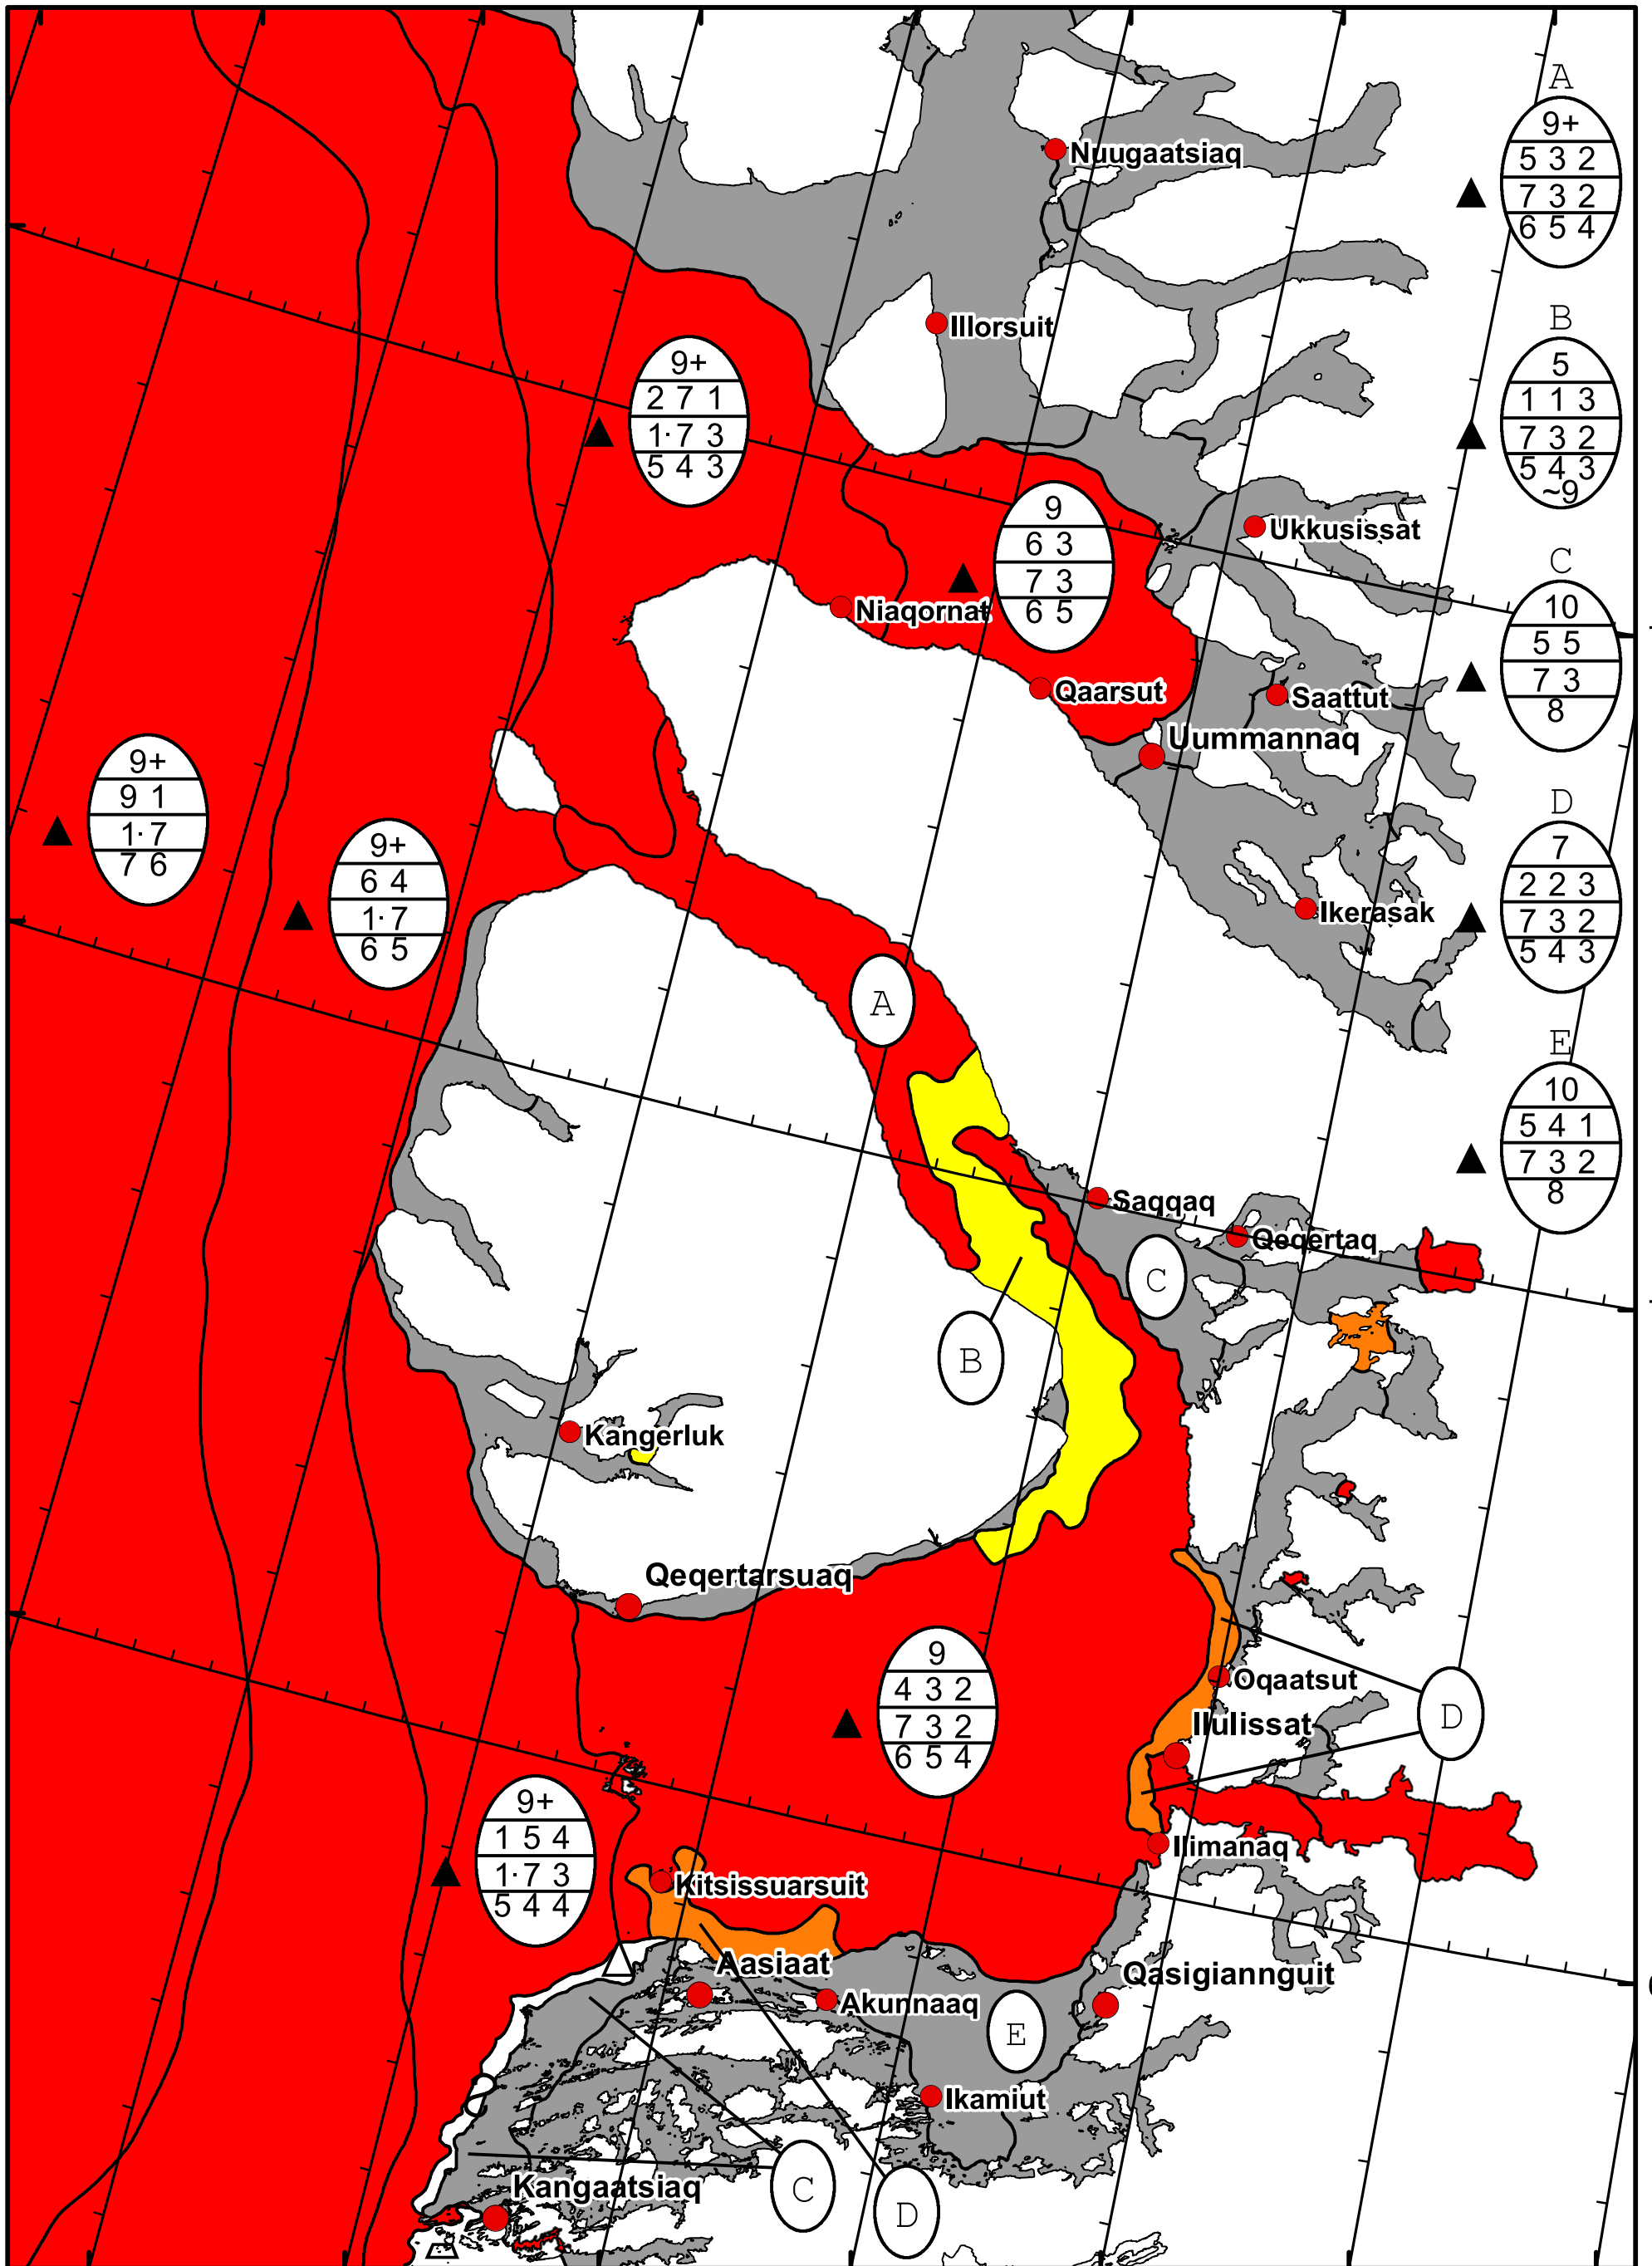

58°W 57°W 56°W 55°W 54°W 53°W 52°W 51°W

71°N

70°N

69°N

71°N

70°N

69°N

DMI
Ice Service

West Greenland Ice Chart

Danish Meteorological Institute

Valid: 20 February 2023, 10:15 UTC