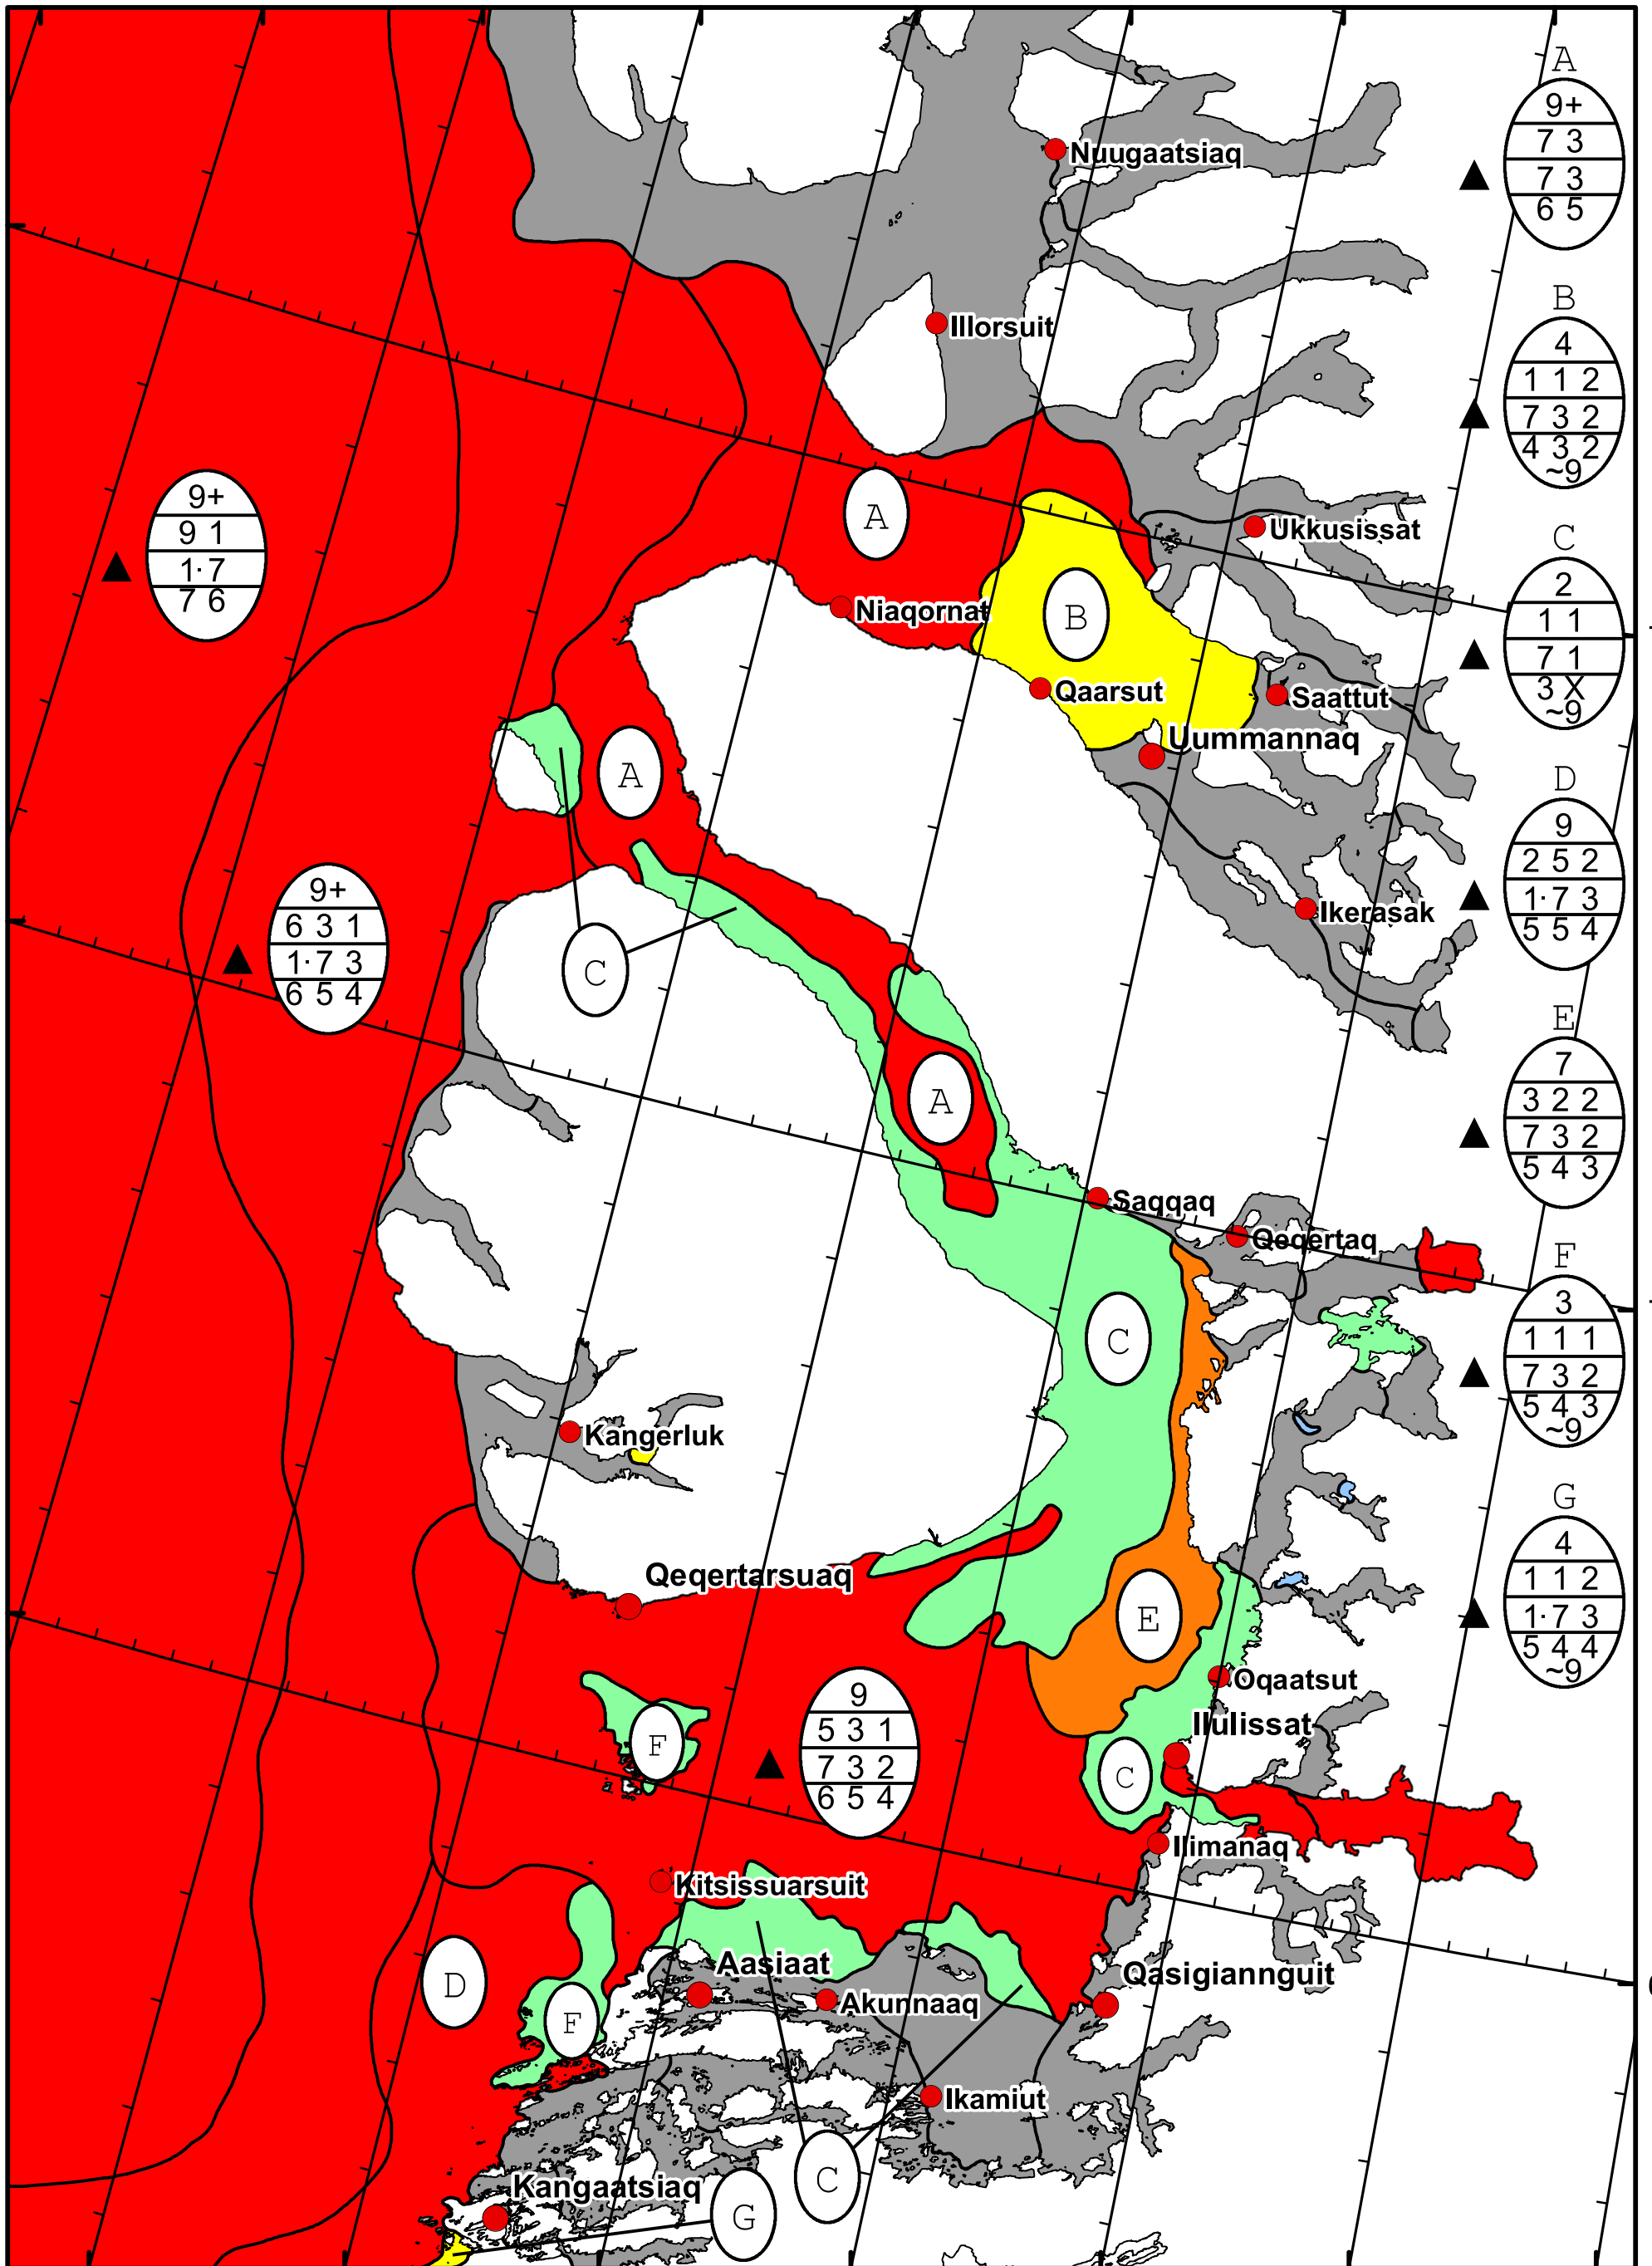

58°W 57°W 56°W 55°W 54°W 53°W 52°W 51°W

71°N

70°N

69°N

71°N

70°N

69°N

DMI  
Ice Service

West Greenland Ice Chart

Danish Meteorological Institute

Valid: 25 February 2023, 21:15 UTC