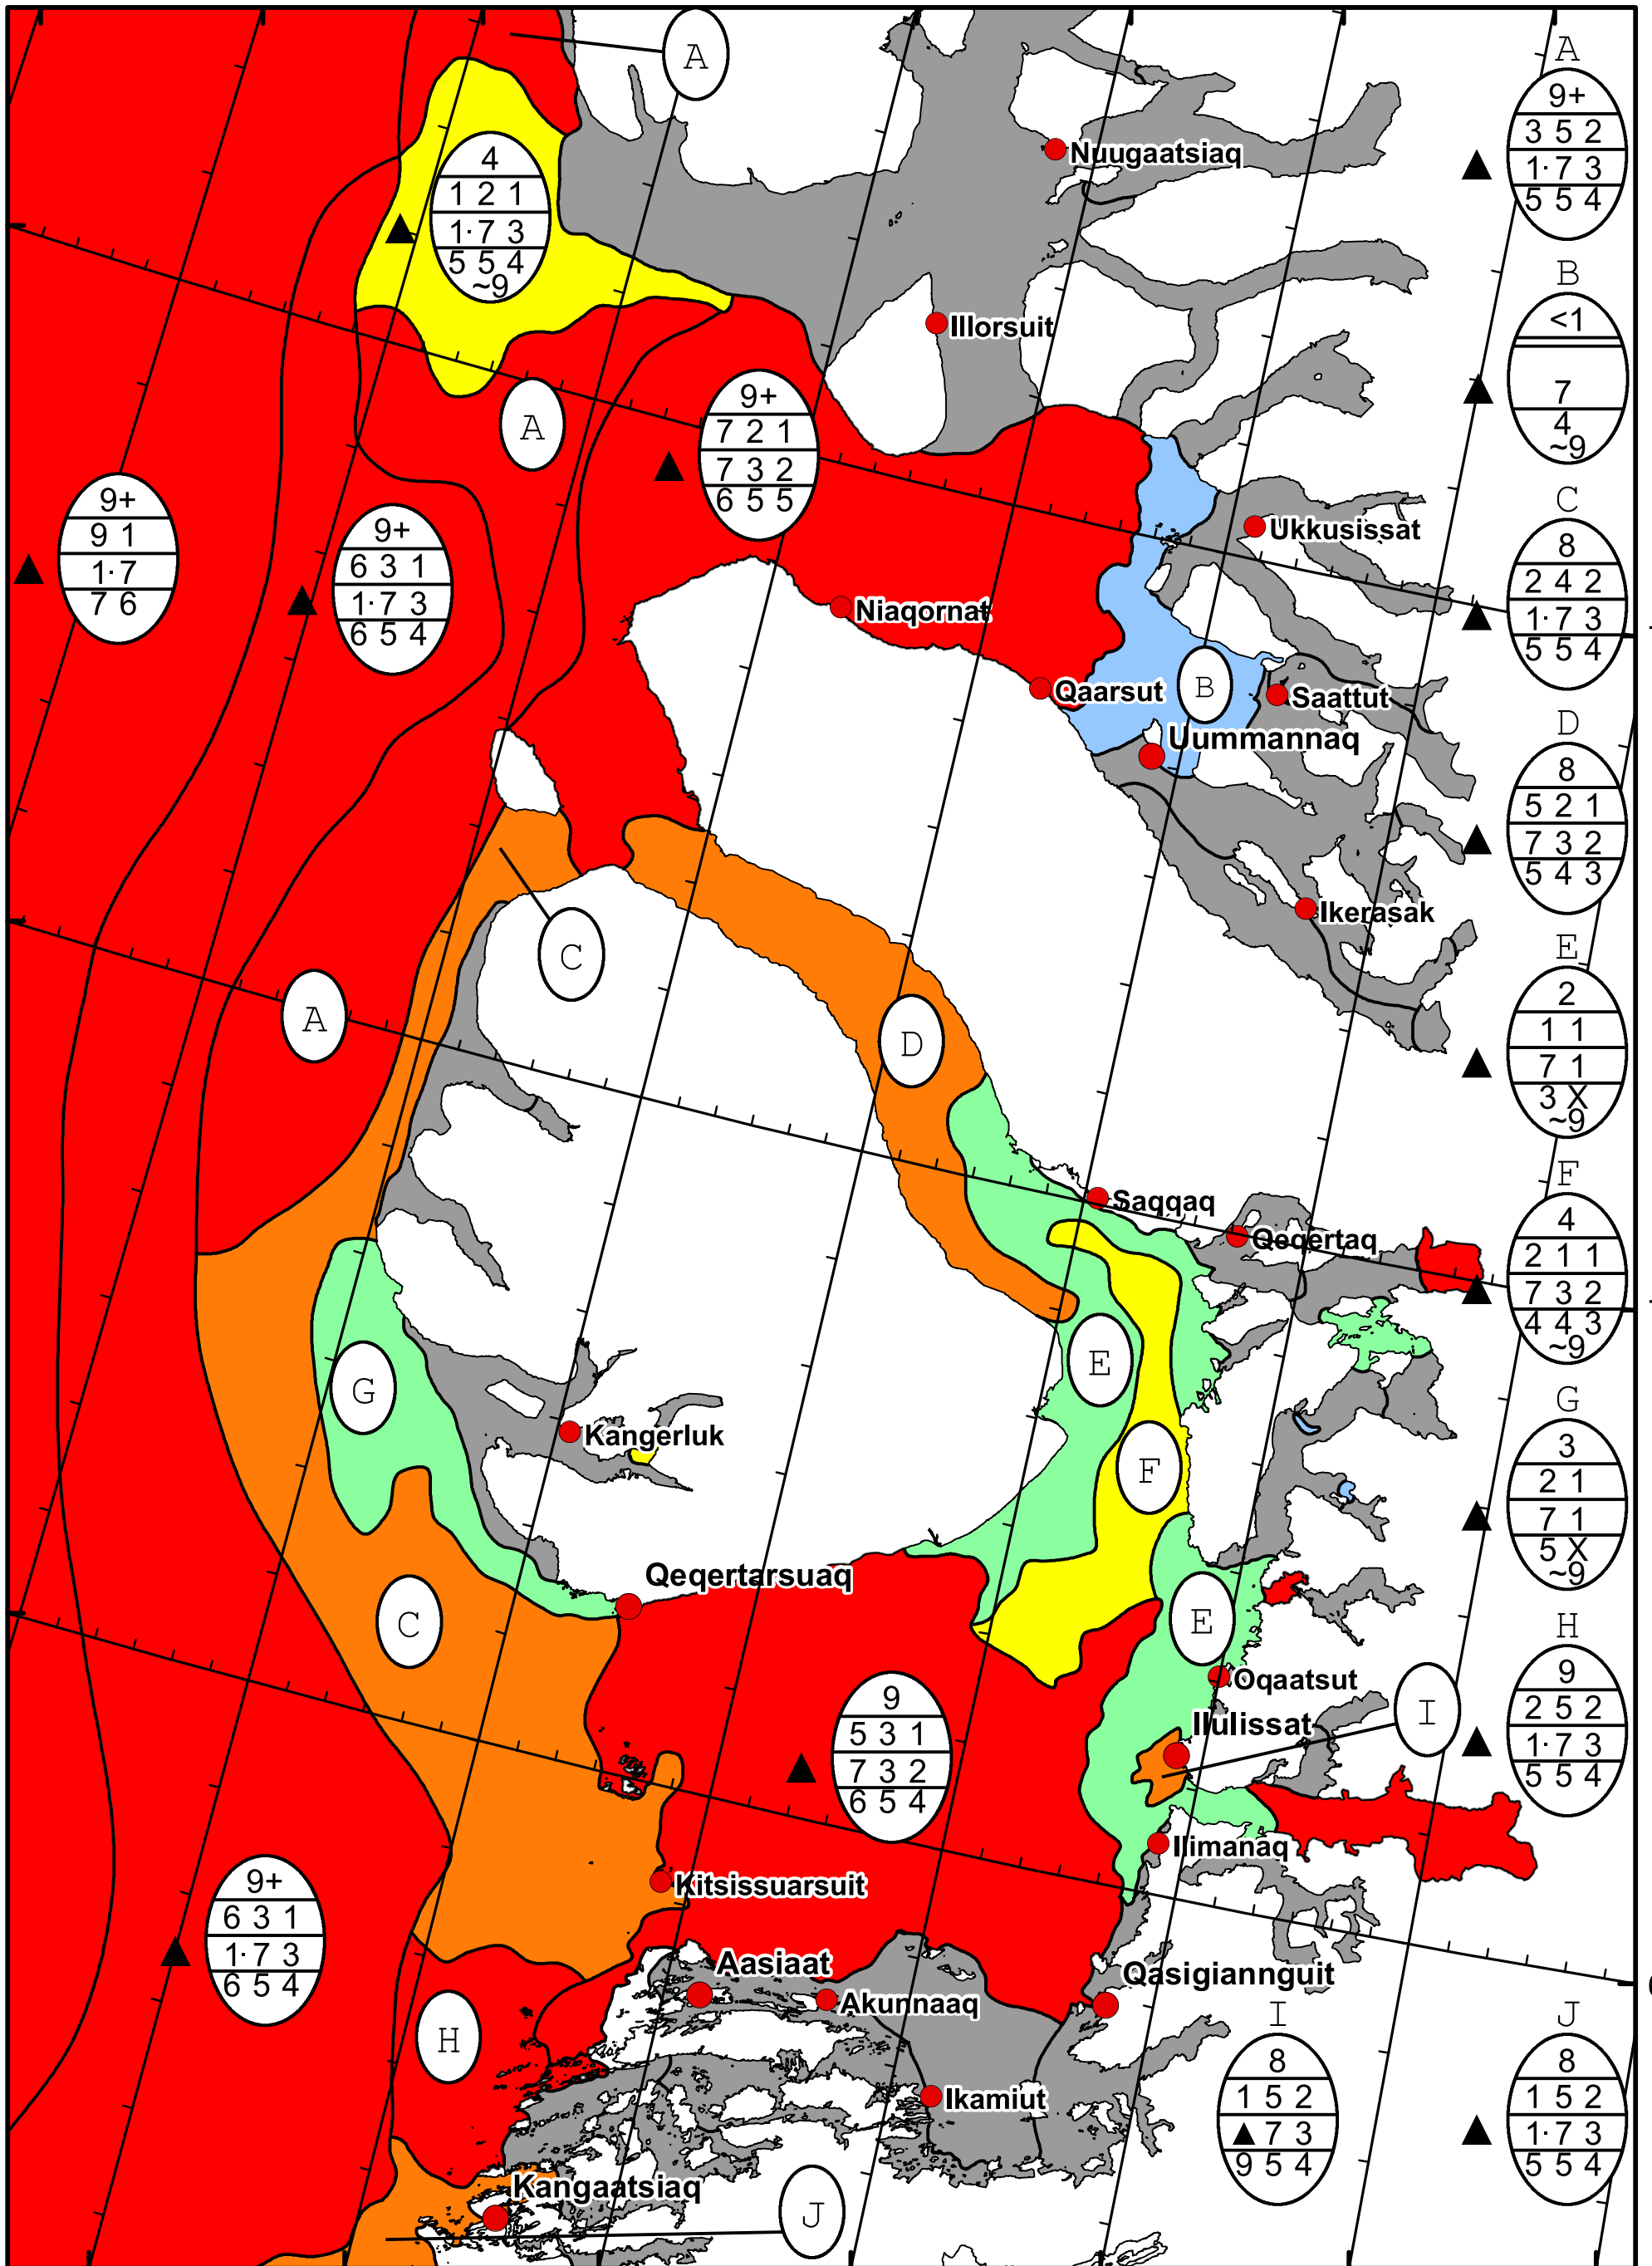

58°W 57°W 56°W 55°W 54°W 53°W 52°W 51°W

71°N

70°N

69°N

71°N

70°N

69°N

West Greenland Ice Chart

DMI

Ice Service

Danish Meteorological Institute

Valid: 28 February 2023, 10:30 UTC