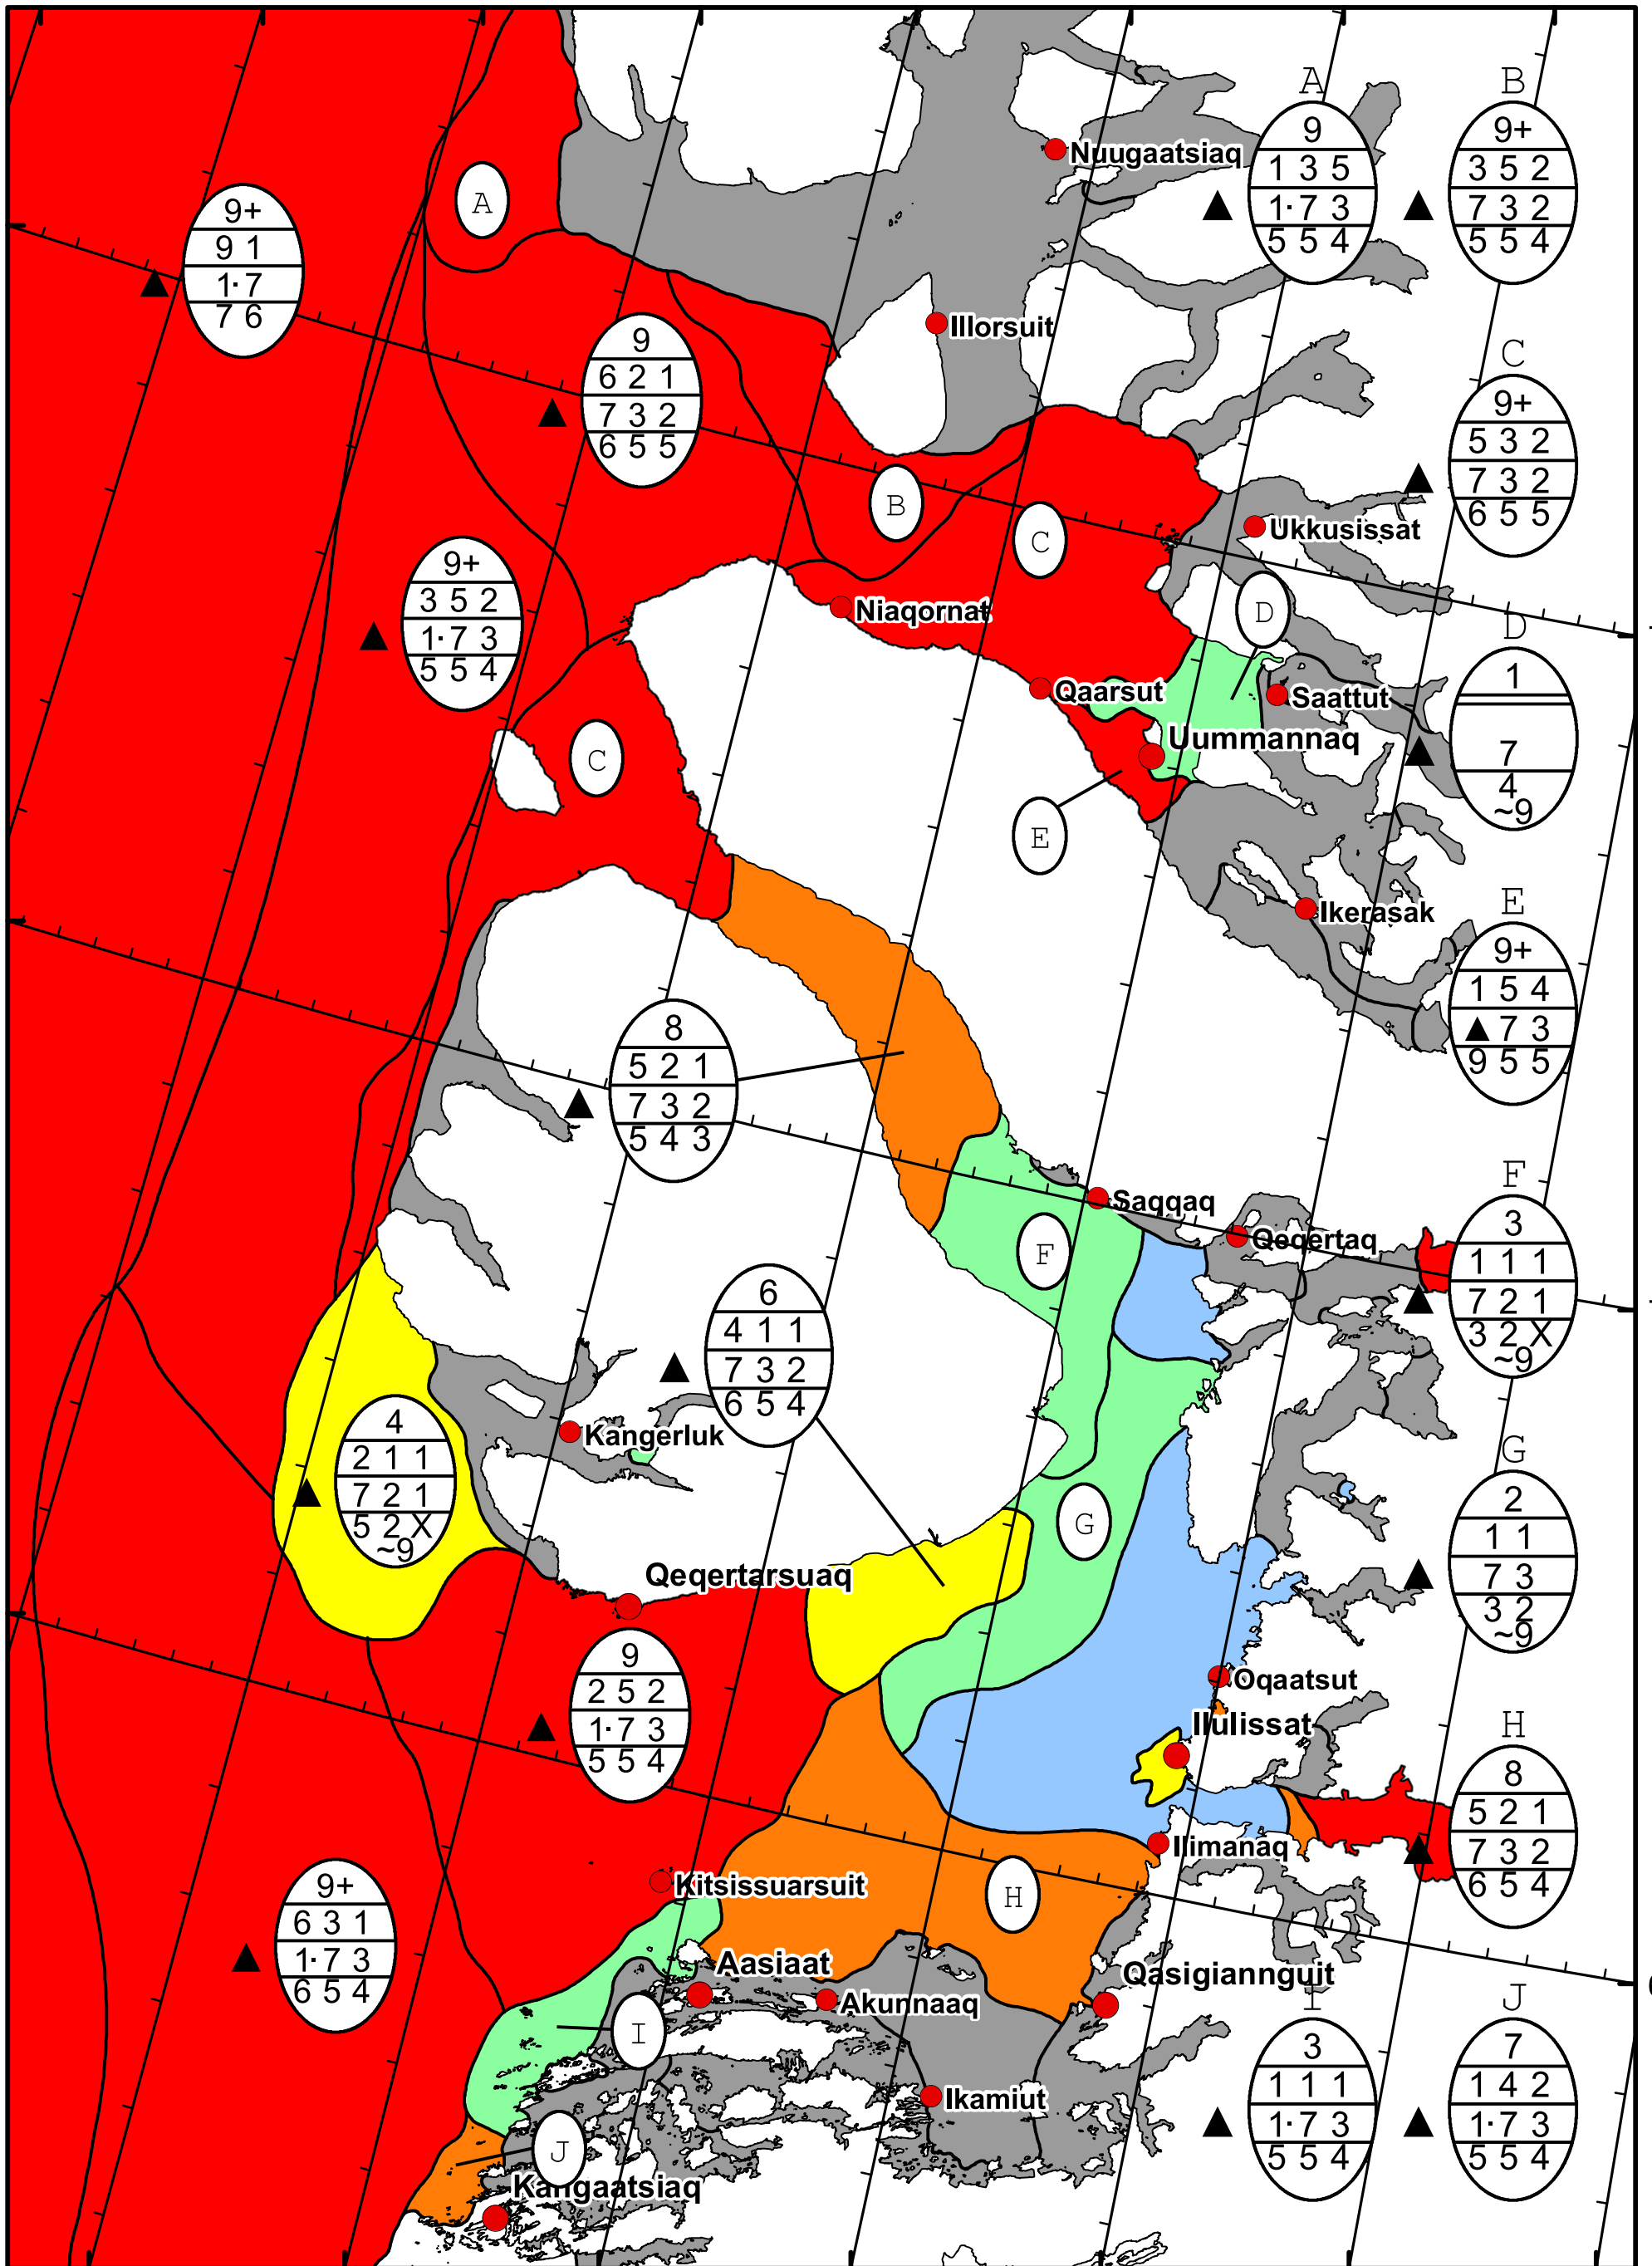

58°W 57°W 56°W 55°W 54°W 53°W 52°W 51°W

71°N

70°N

69°N

71°N

70°N

69°N

DMI
Ice Service

West Greenland Ice Chart

Danish Meteorological Institute

Valid: 07 March 2023, 10:40 UTC