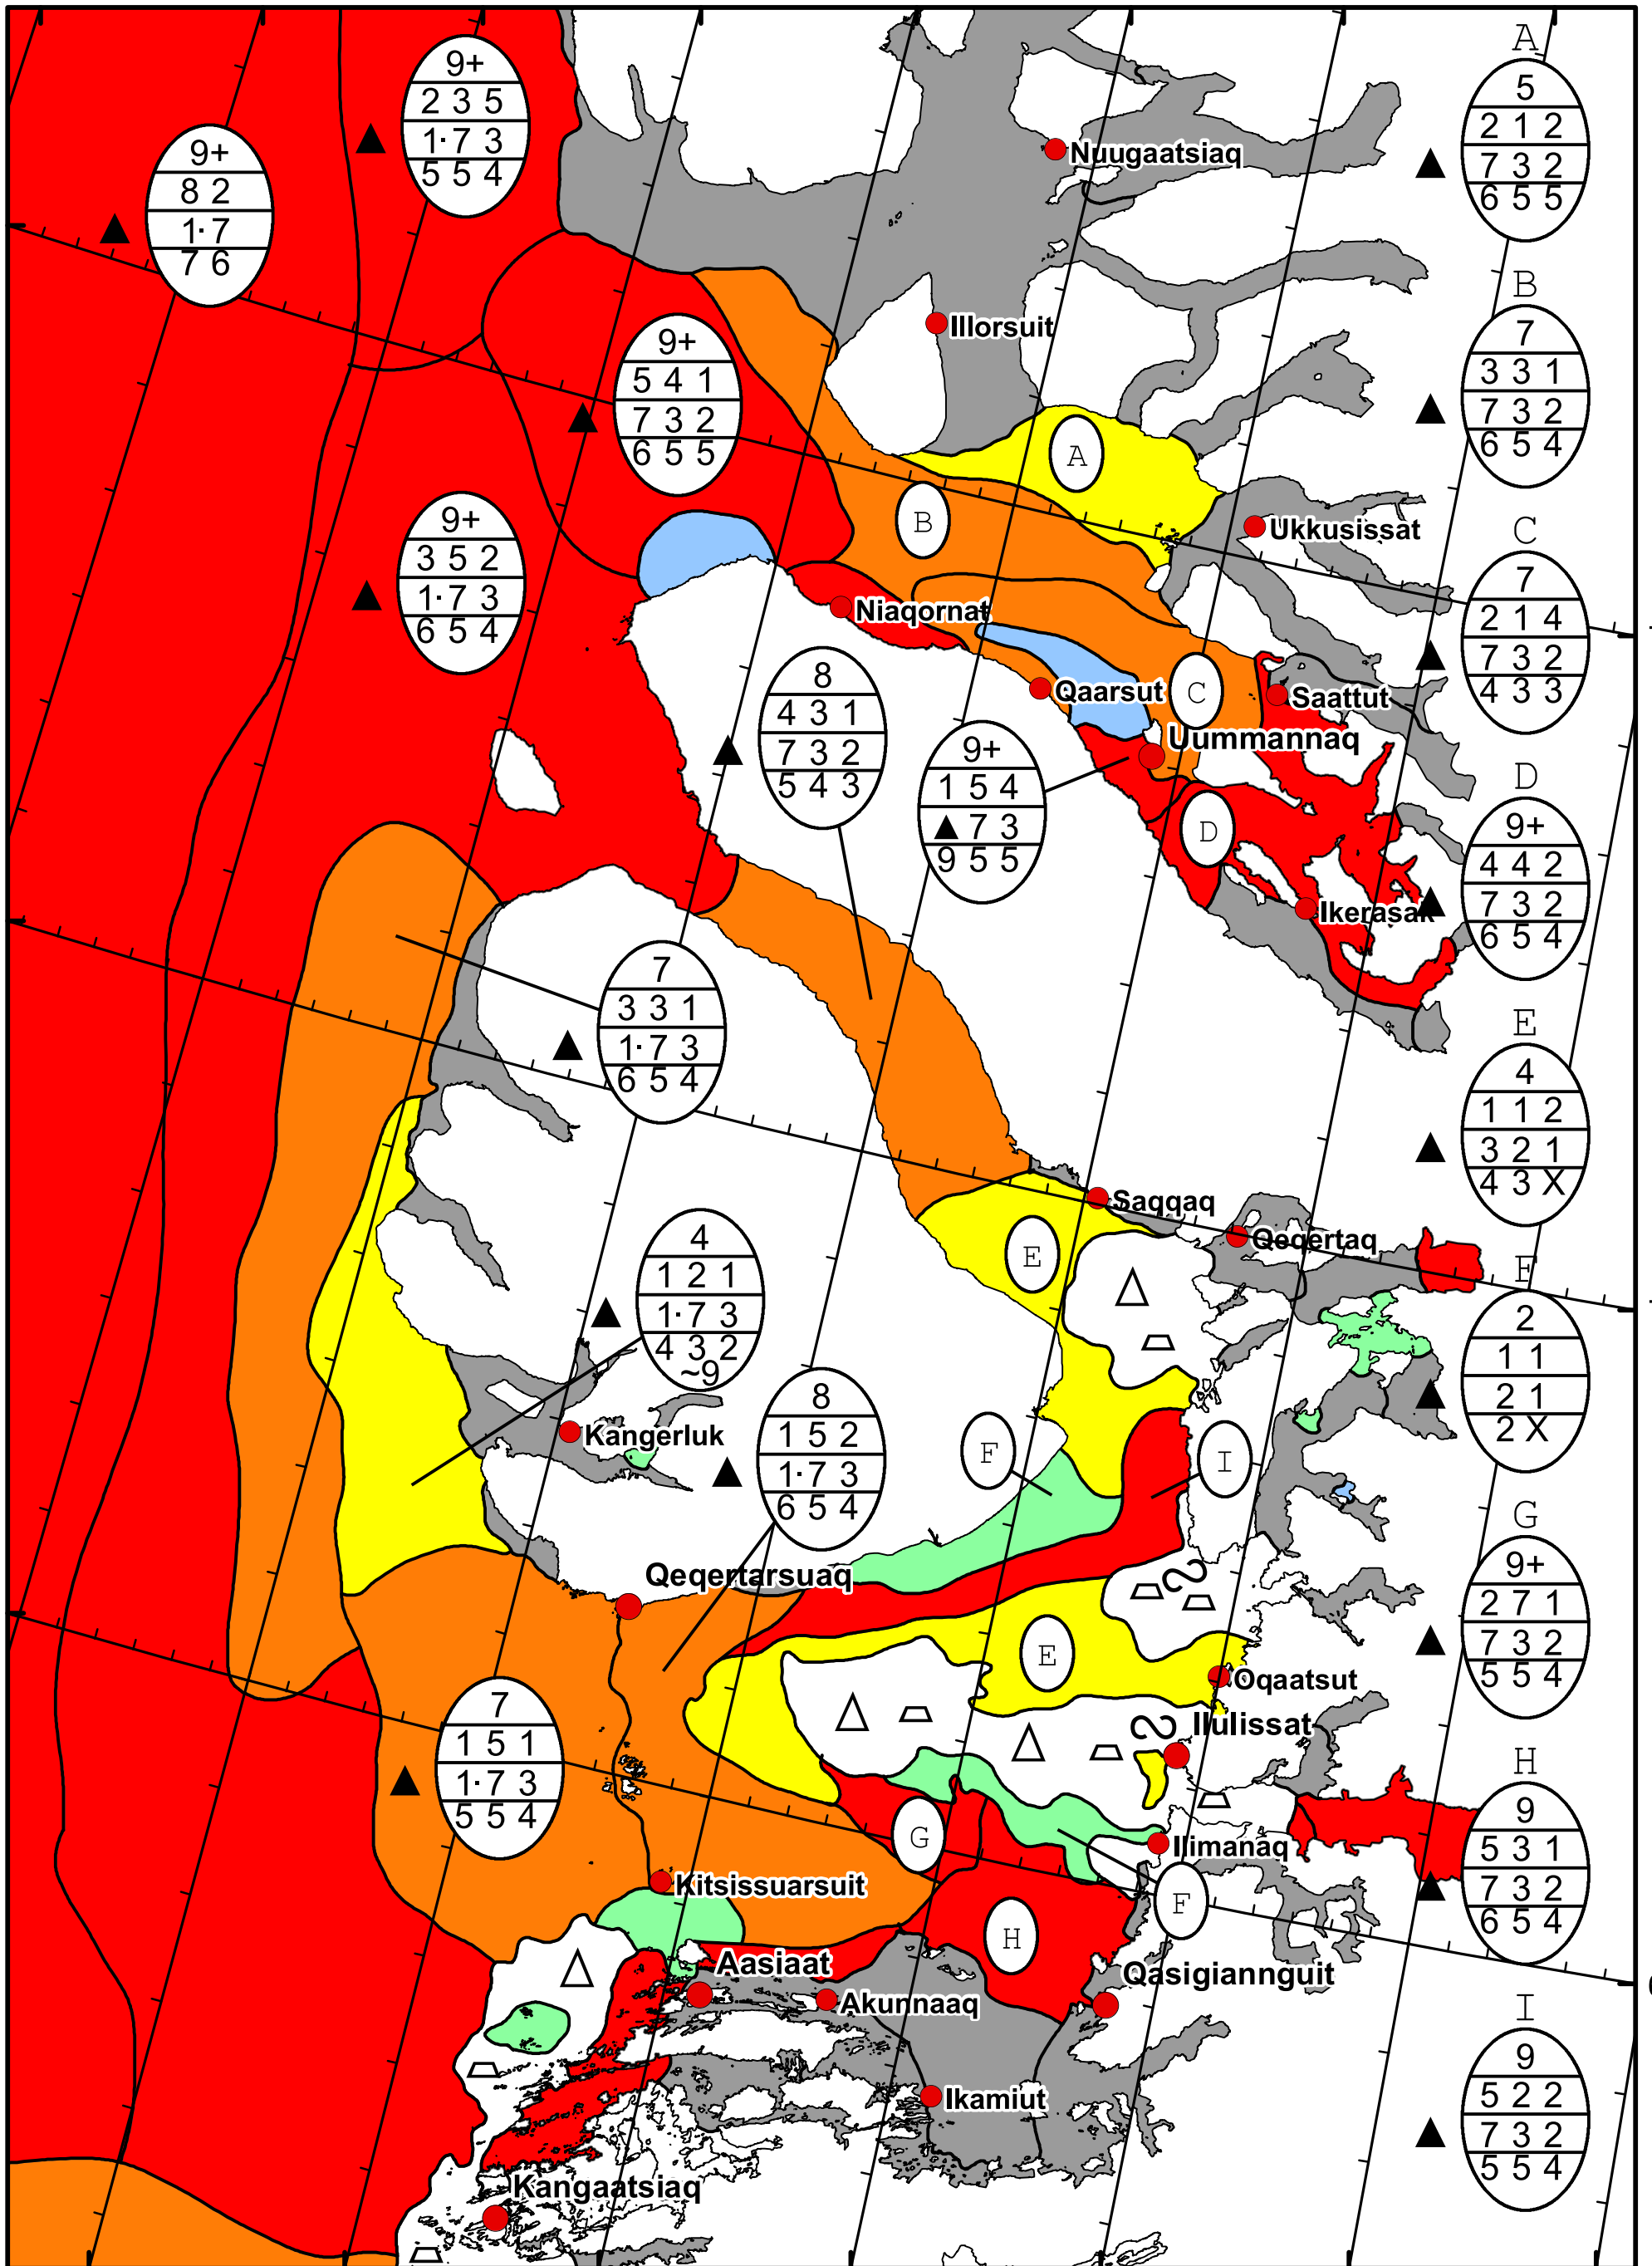

58°W 57°W 56°W 55°W 54°W 53°W 52°W 51°W

71°N

70°N

69°N

71°N

70°N

69°N

DMI  
Ice Service

West Greenland Ice Chart

Danish Meteorological Institute

Valid: 12 March 2023, 10:20 UTC