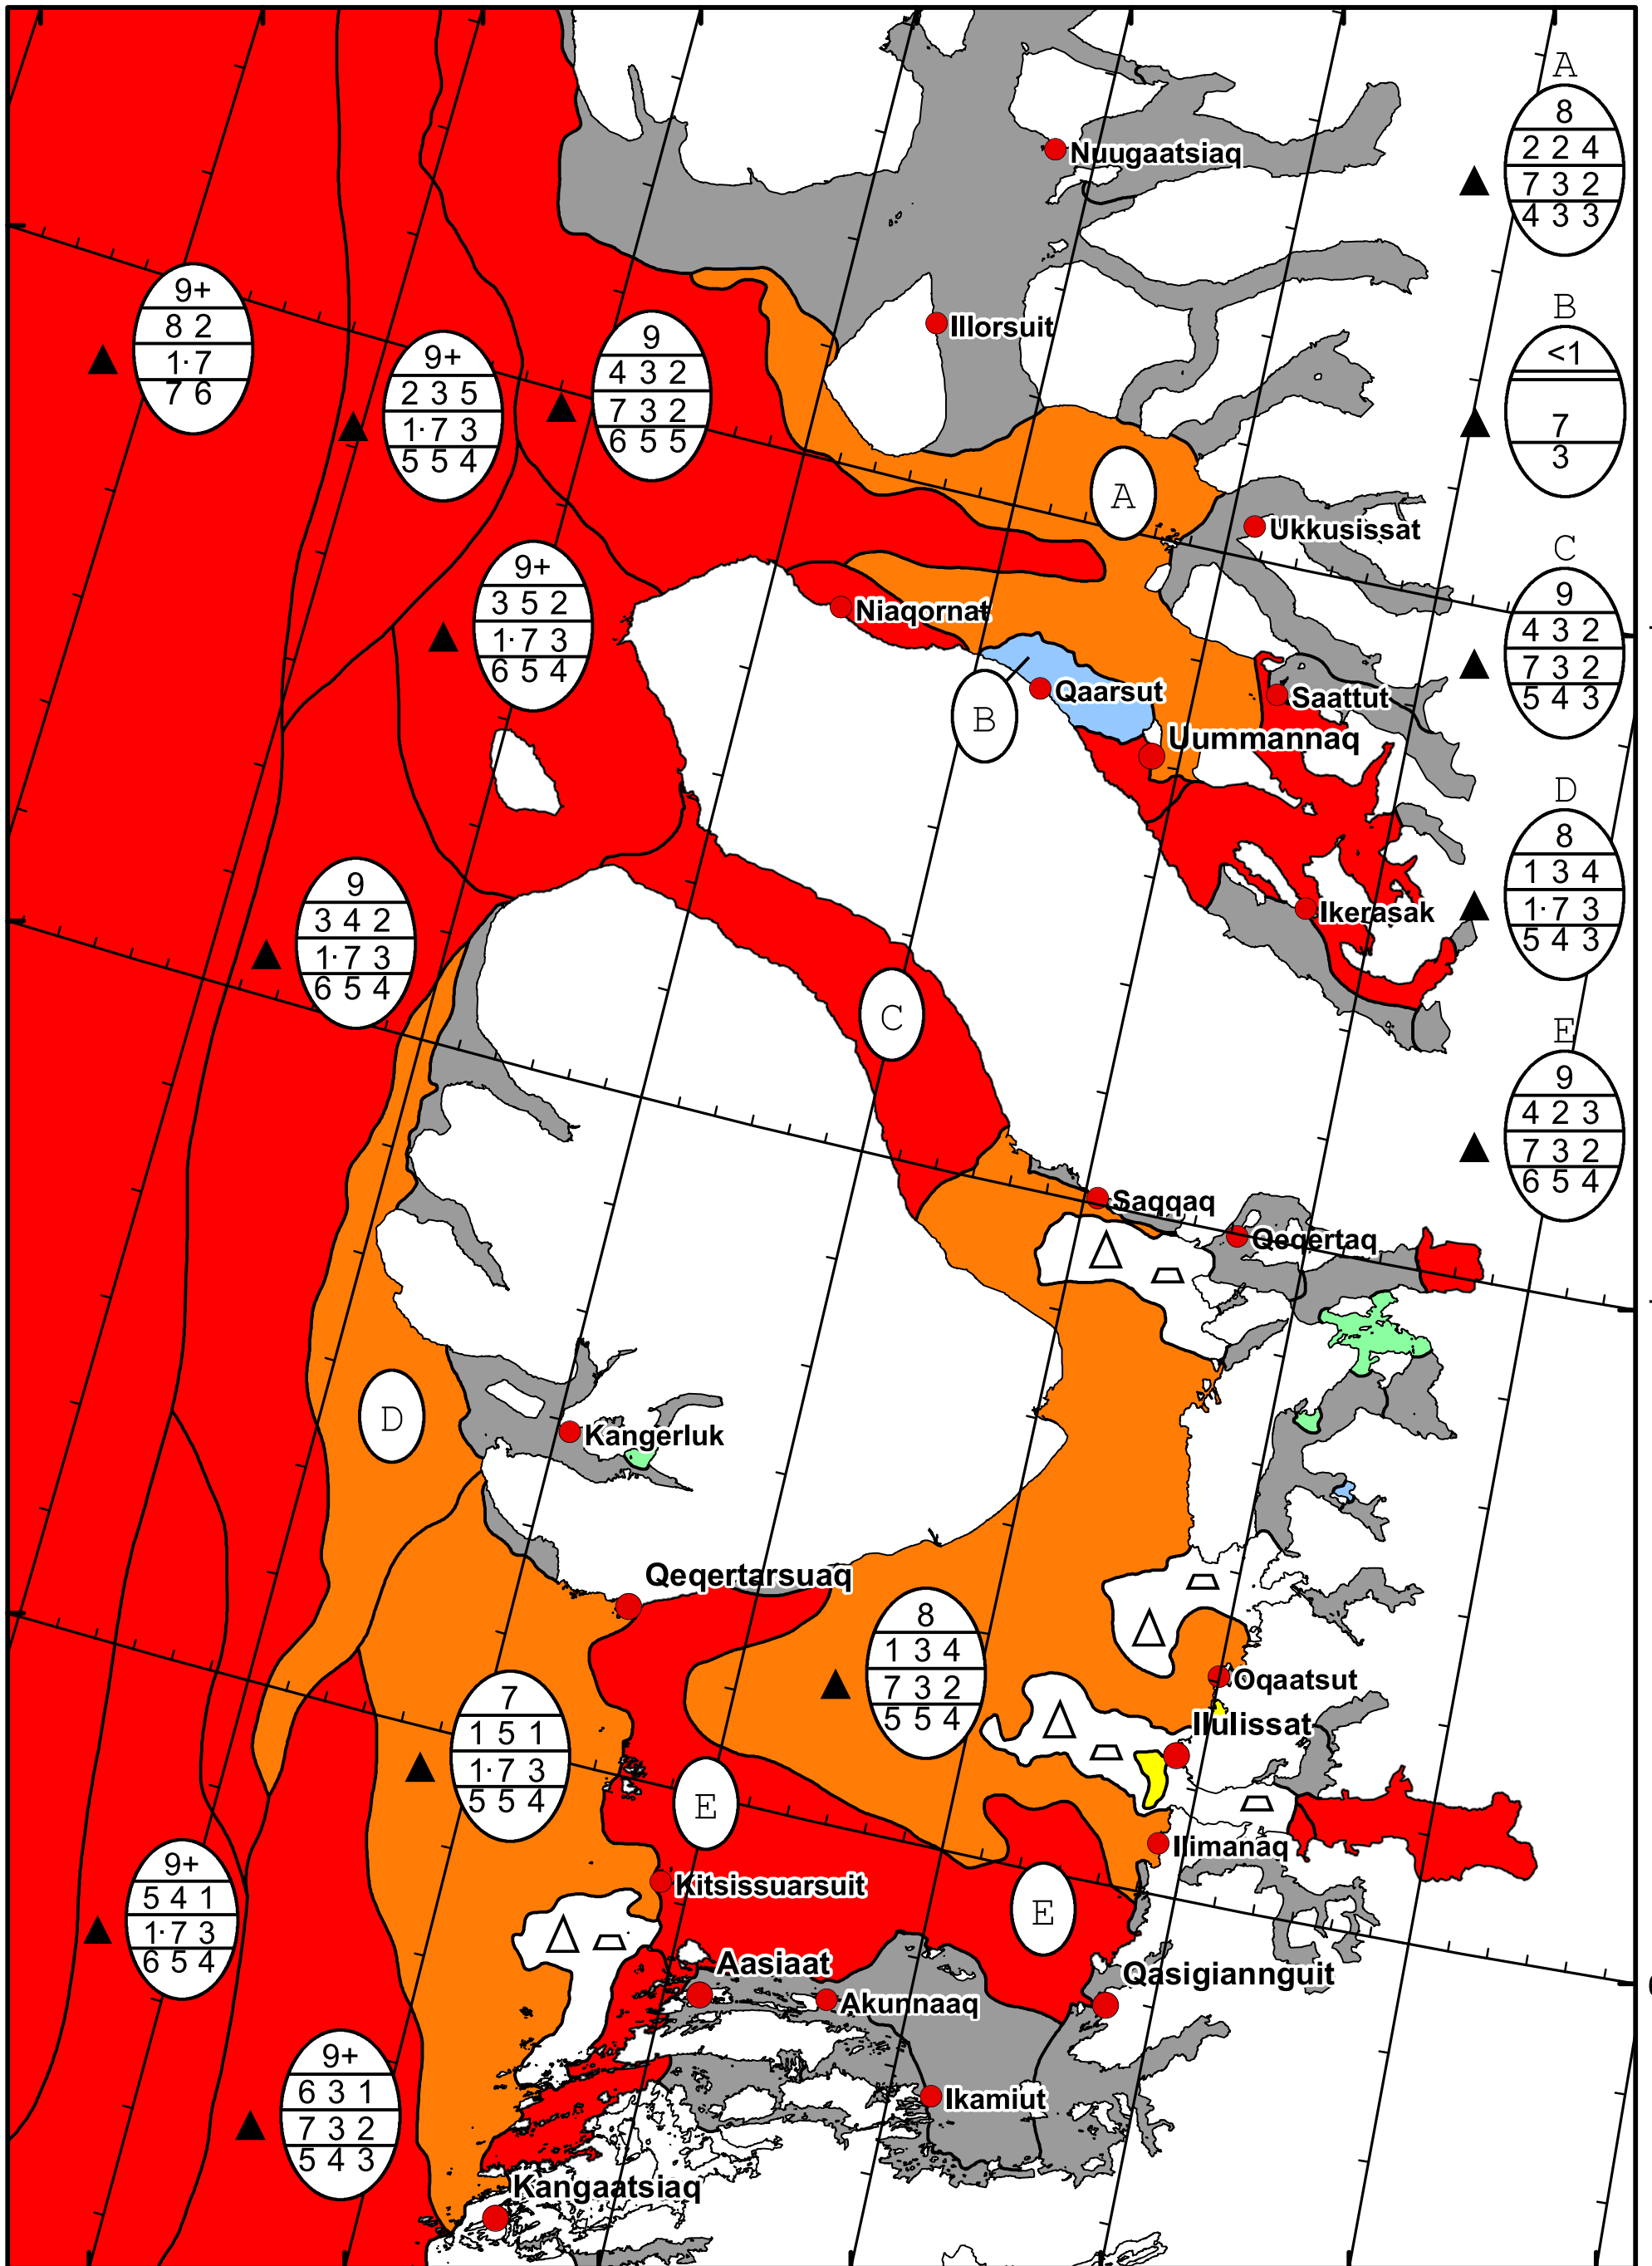

58°W 57°W 56°W 55°W 54°W 53°W 52°W 51°W

71°N

70°N

69°N

71°N

70°N

69°N

DMI
Ice Service

West Greenland Ice Chart

Danish Meteorological Institute

Valid: 13 March 2023, 21:15 UTC