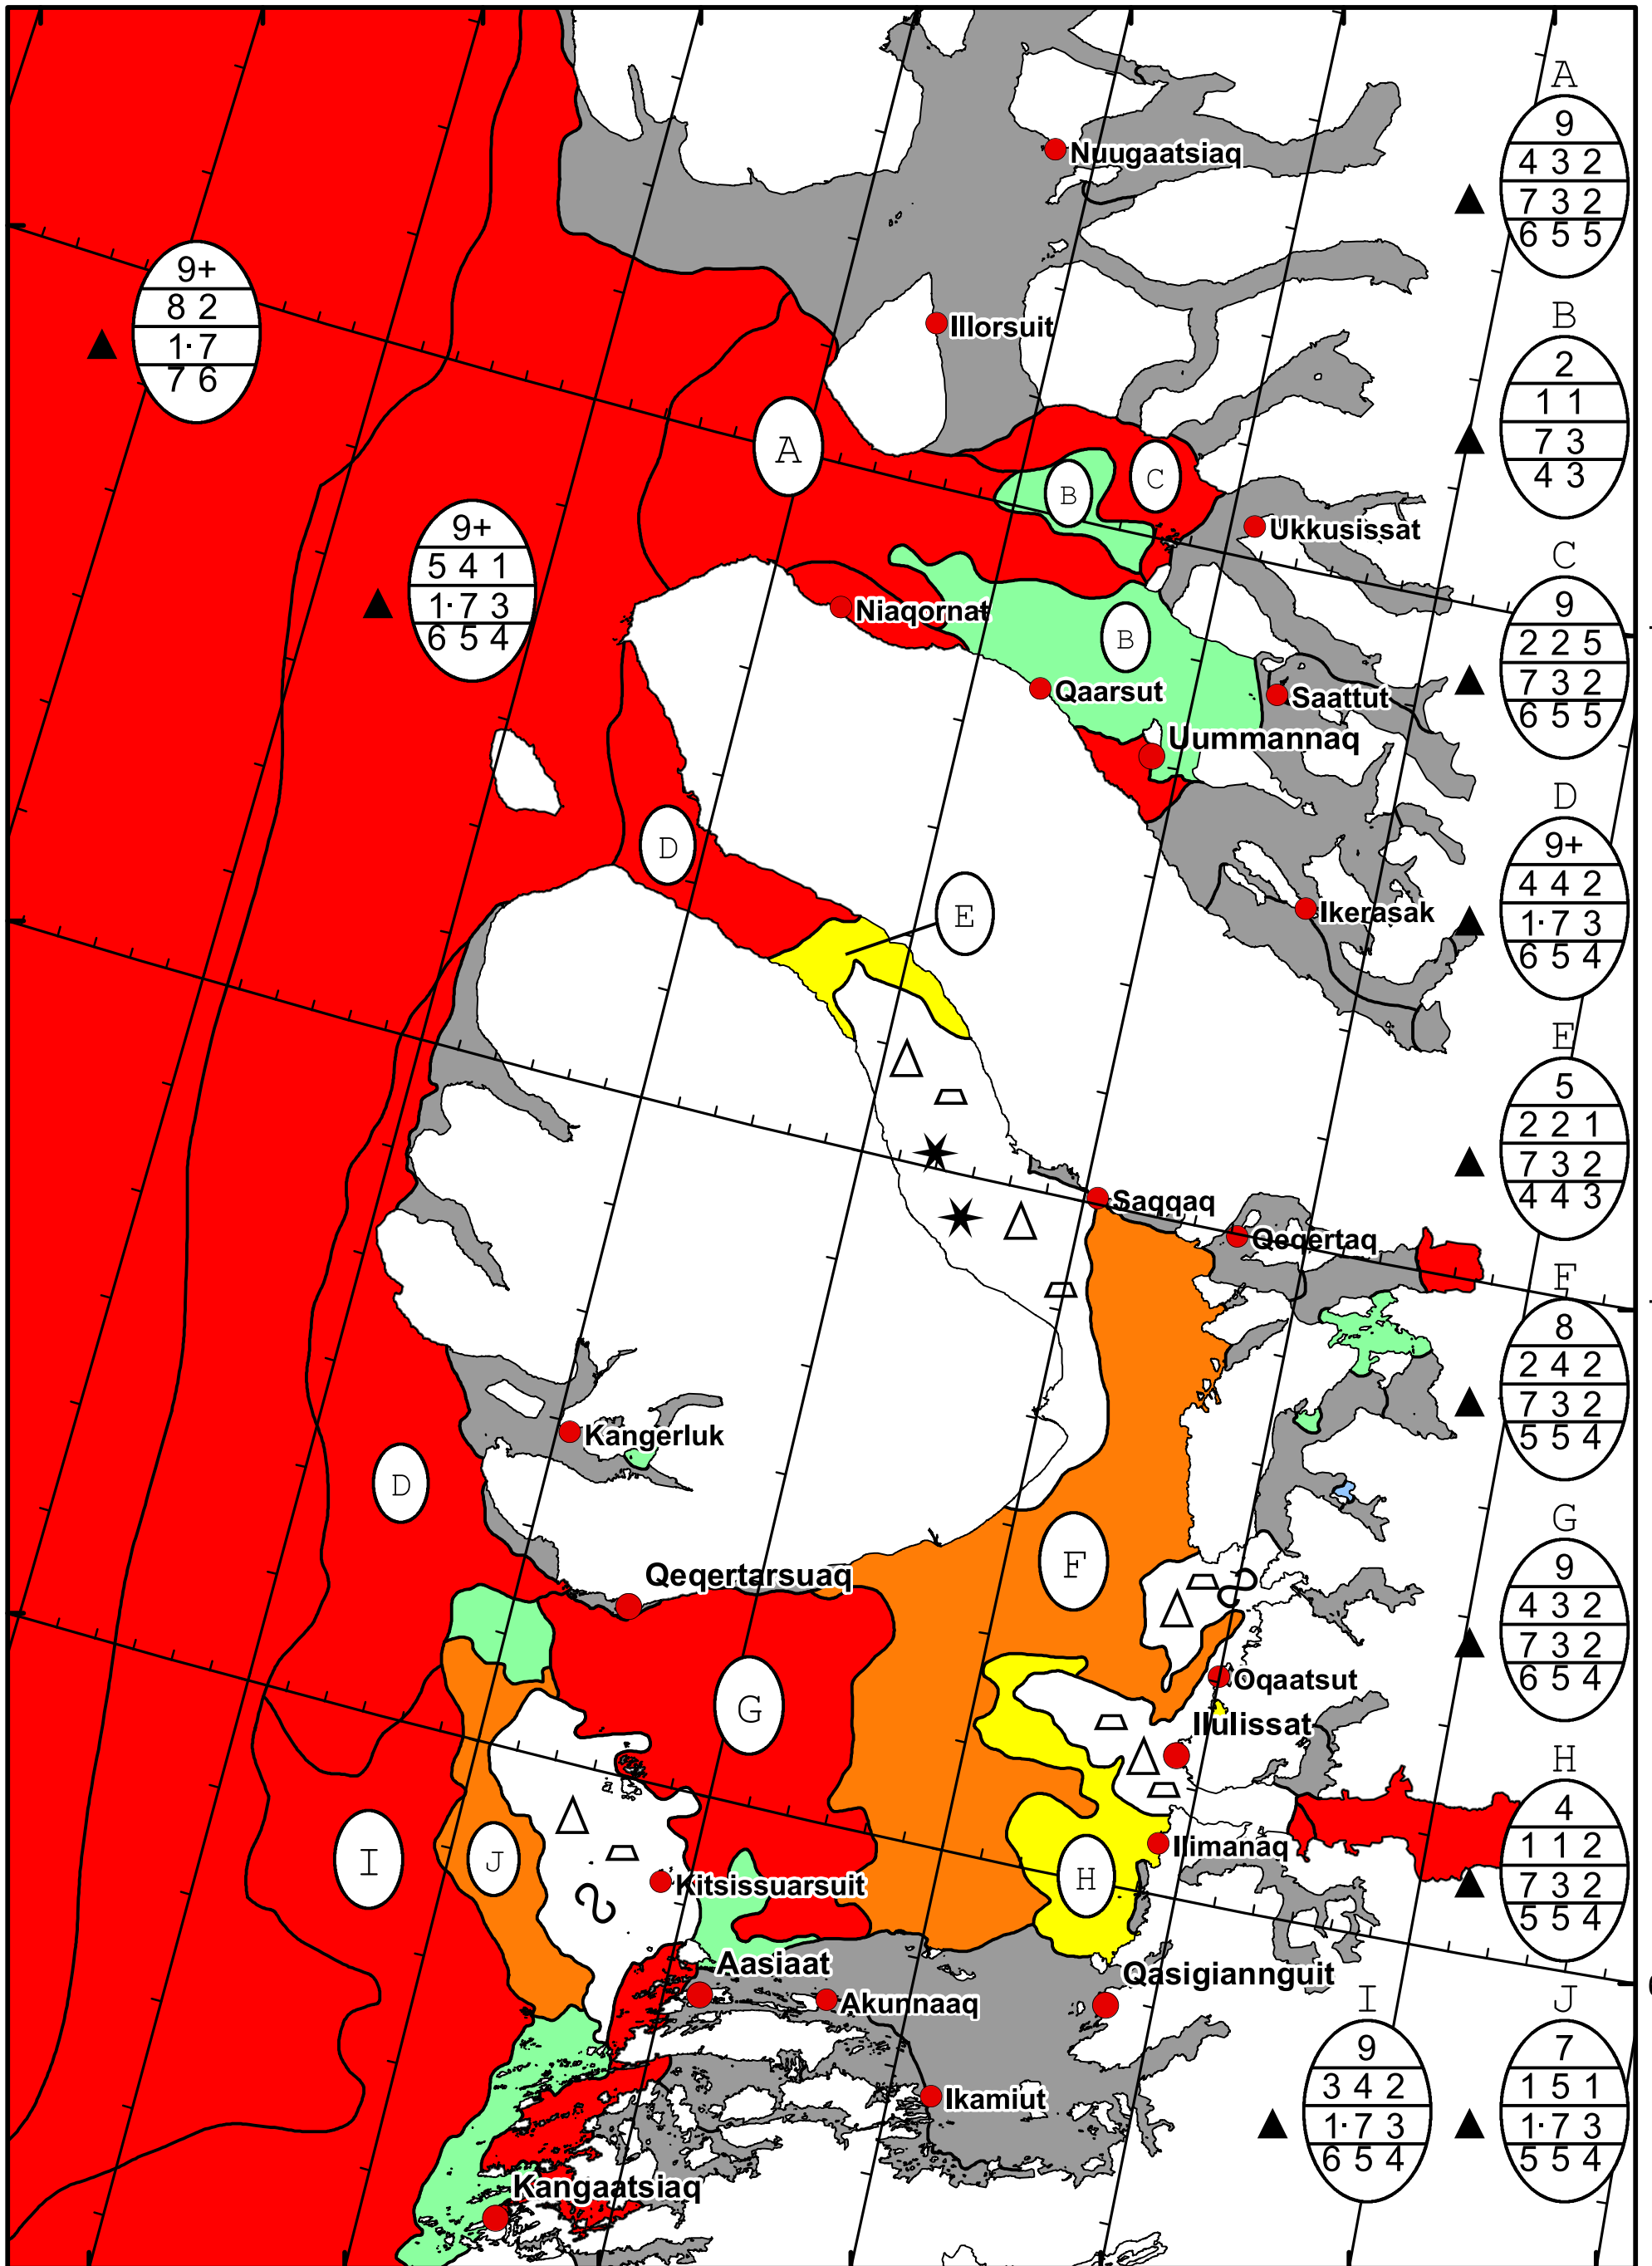

58°W 57°W 56°W 55°W 54°W 53°W 52°W 51°W

71°N

70°N

69°N

71°N

70°N

69°N

DMI
Ice Service

West Greenland Ice Chart

Danish Meteorological Institute

Valid: 16 March 2023, 10:10 UTC