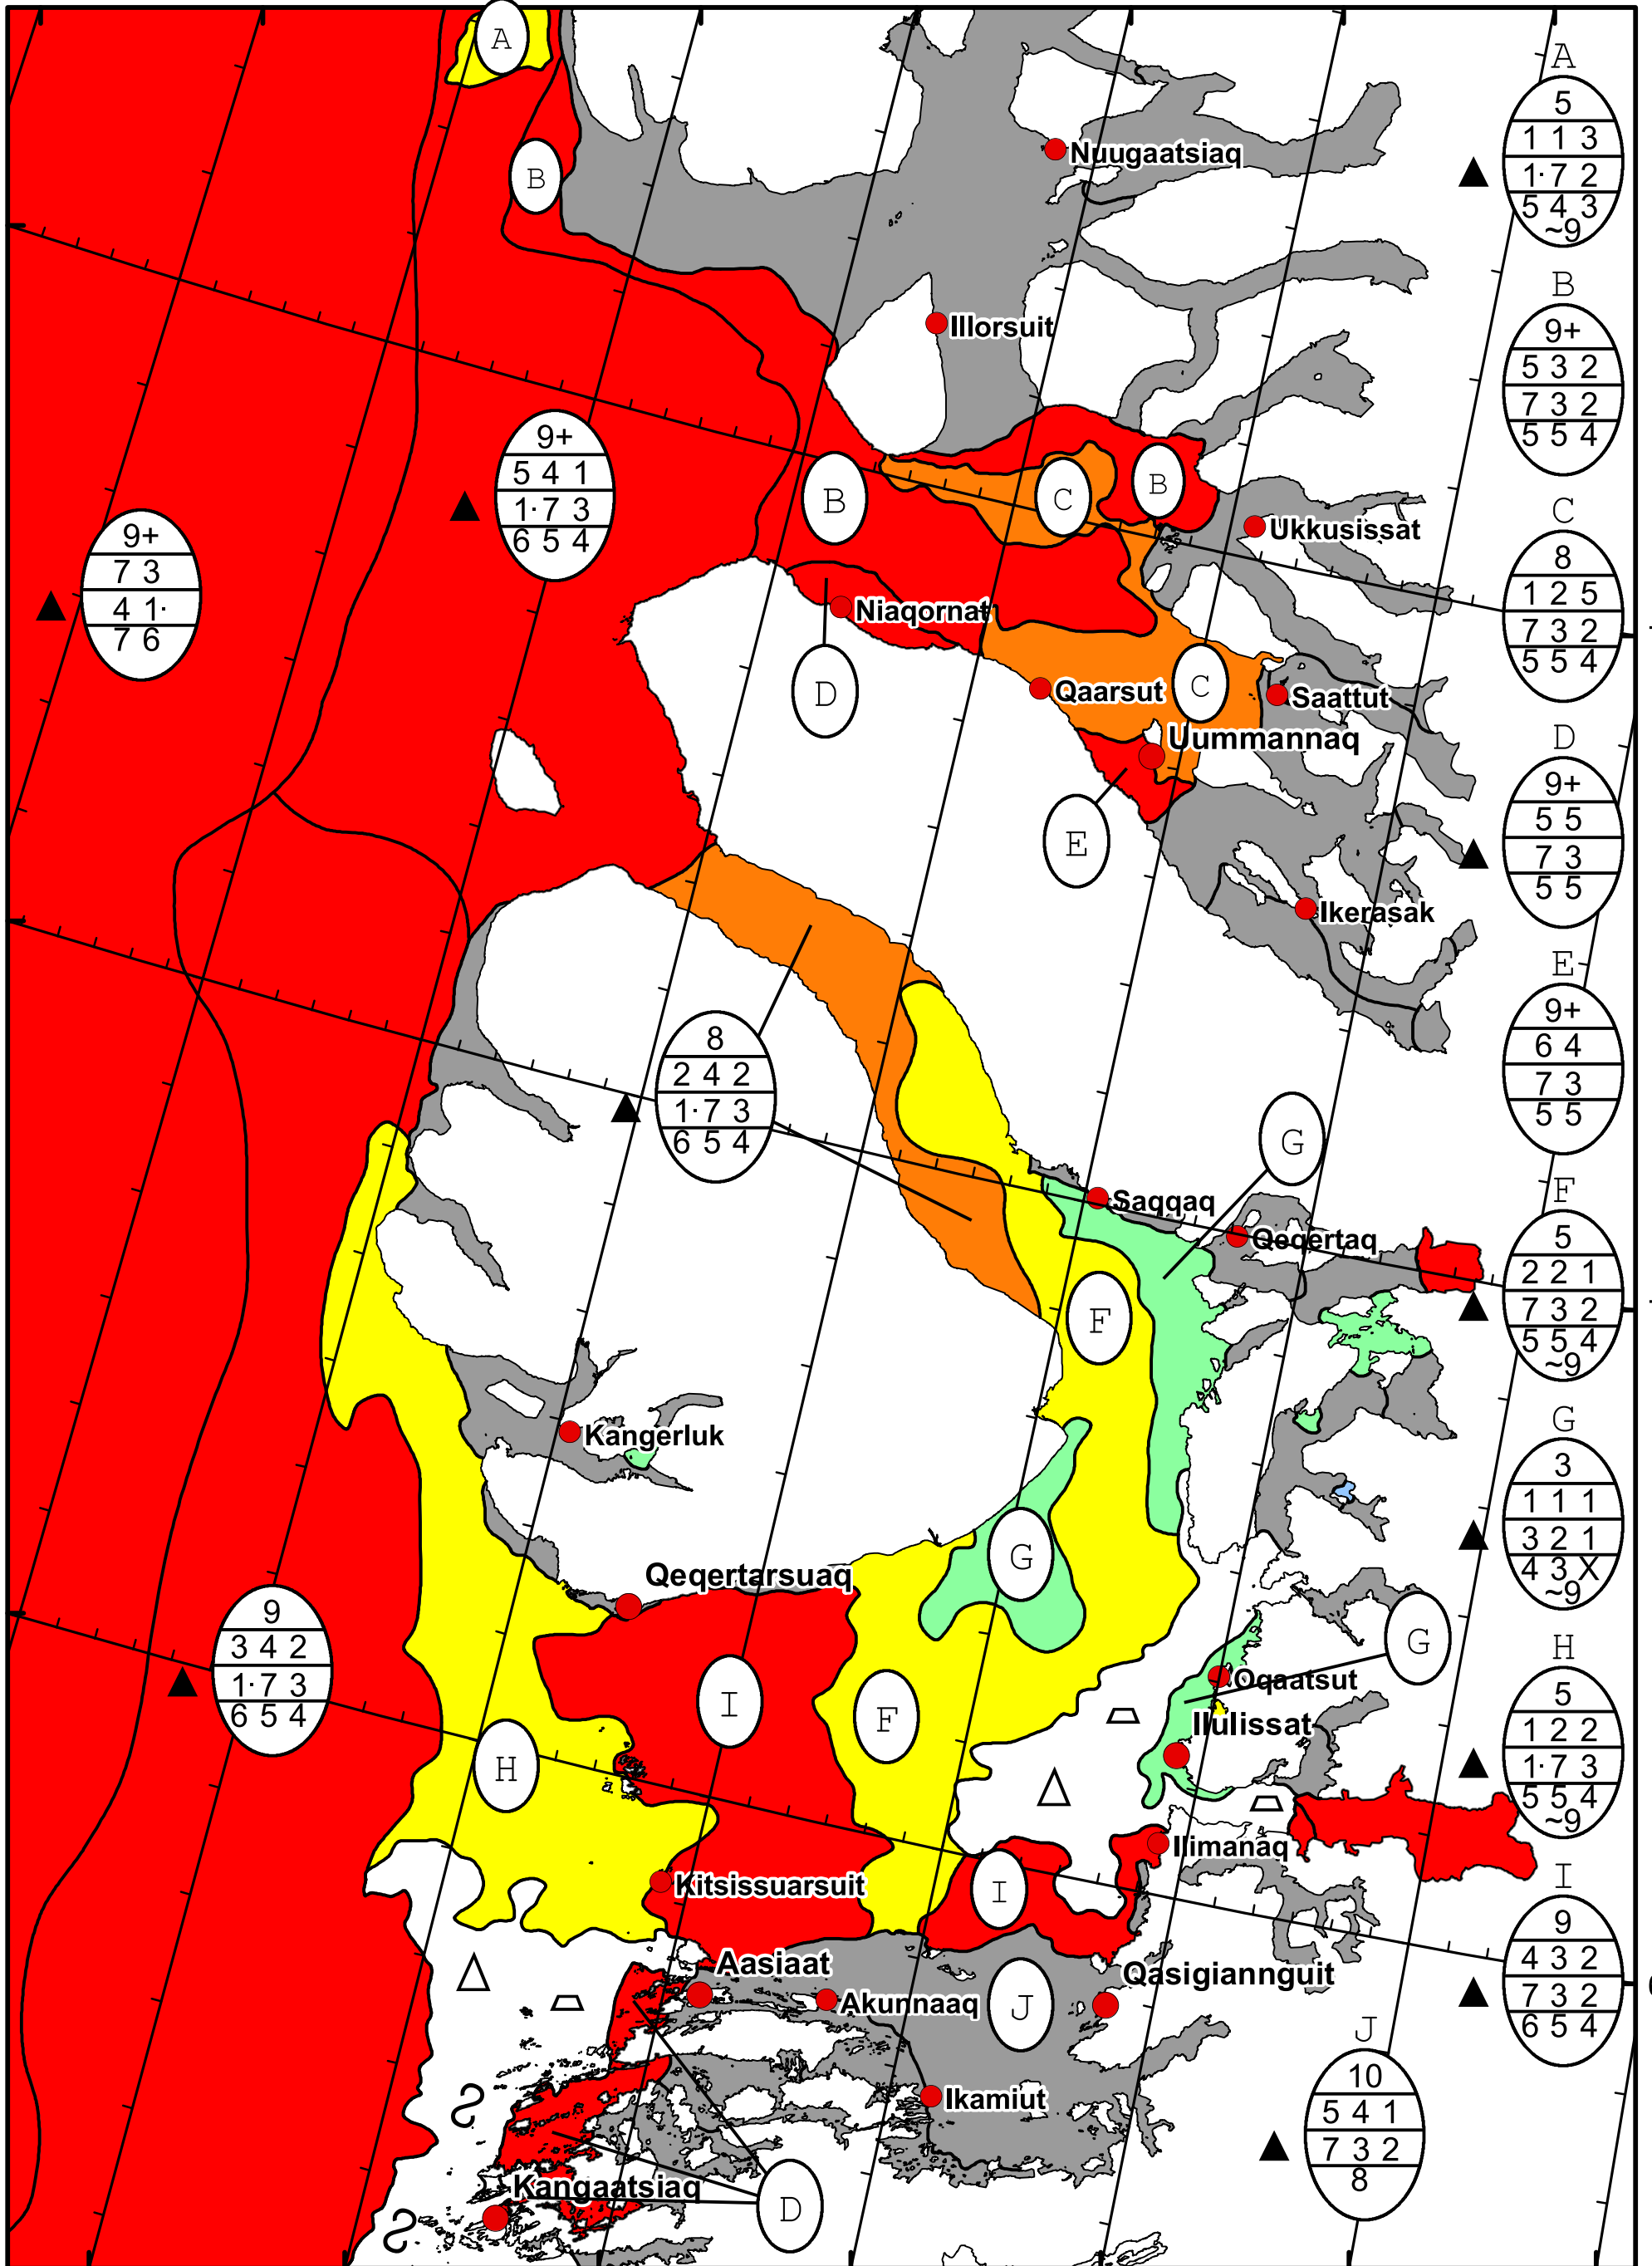

58°W 57°W 56°W 55°W 54°W 53°W 52°W 51°W

71°N

70°N

69°N

71°N

70°N

69°N

DMI  
Ice Service

West Greenland Ice Chart

Danish Meteorological Institute

Valid: 18 March 2023, 21:20 UTC