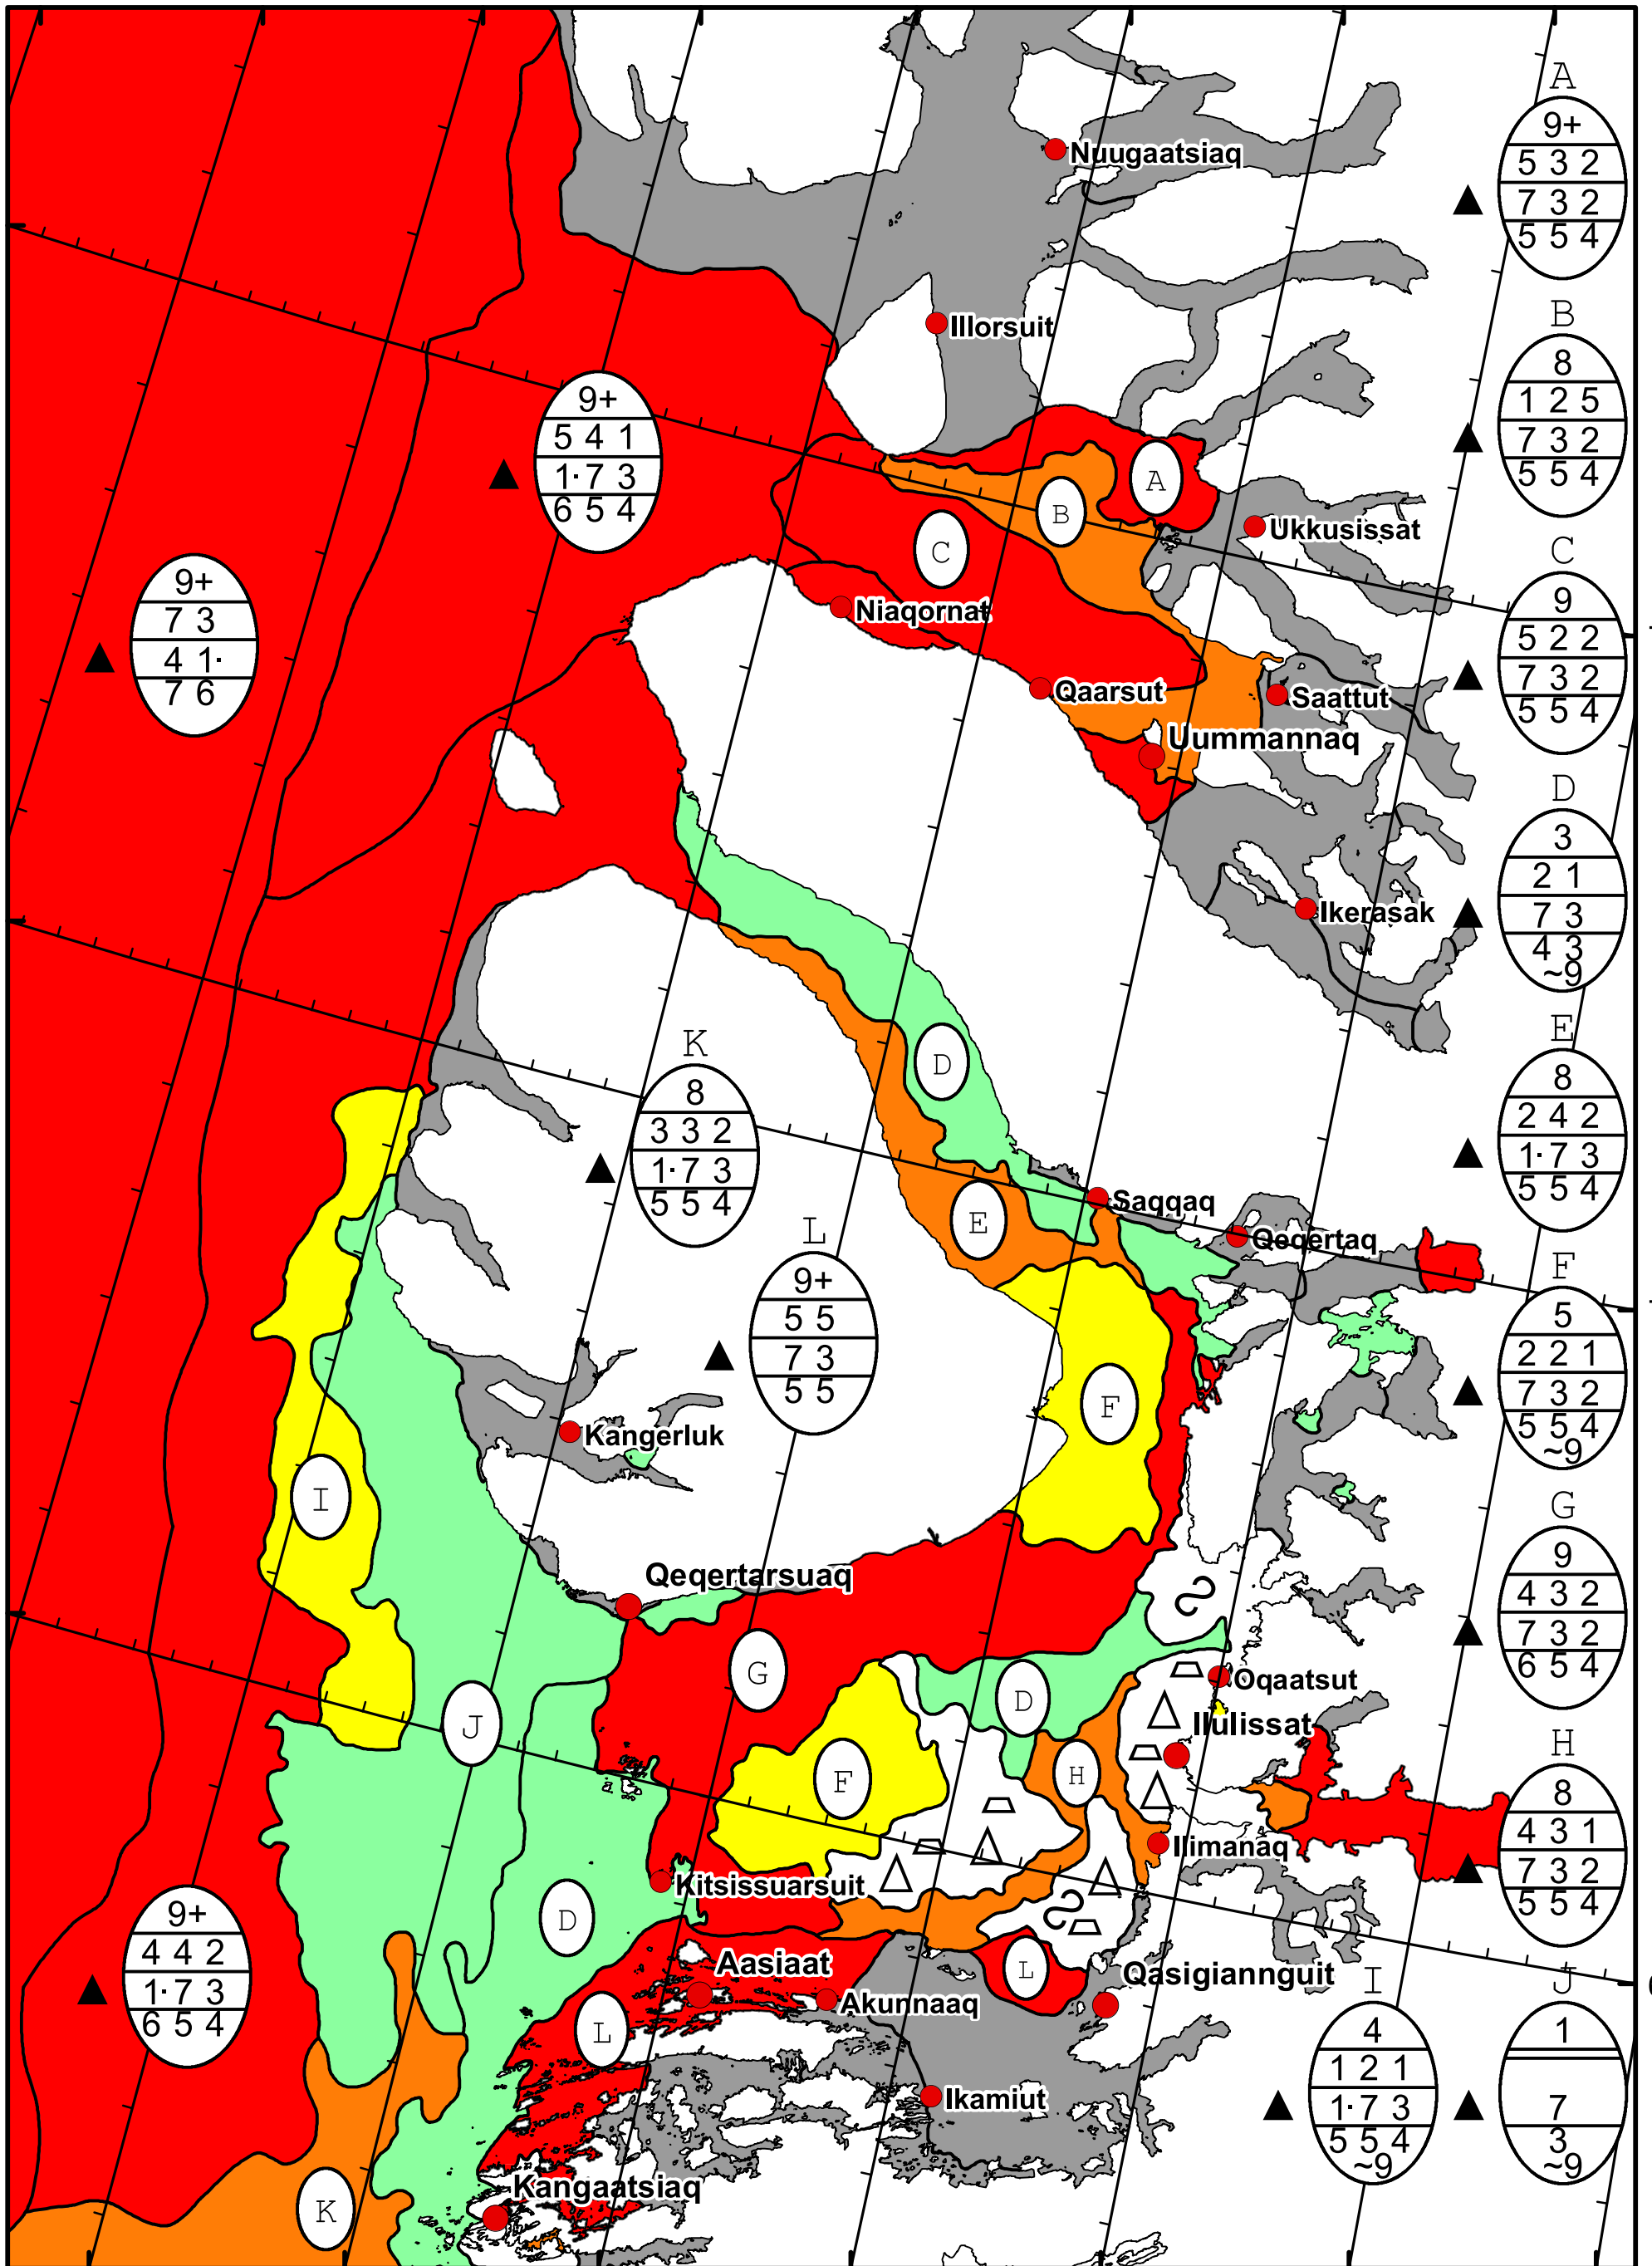

58°W 57°W 56°W 55°W 54°W 53°W 52°W 51°W

71°N

70°N

69°N

71°N

70°N

69°N

DMI
Ice Service

West Greenland Ice Chart

Danish Meteorological Institute

Valid: 23 March 2023, 10:10 UTC