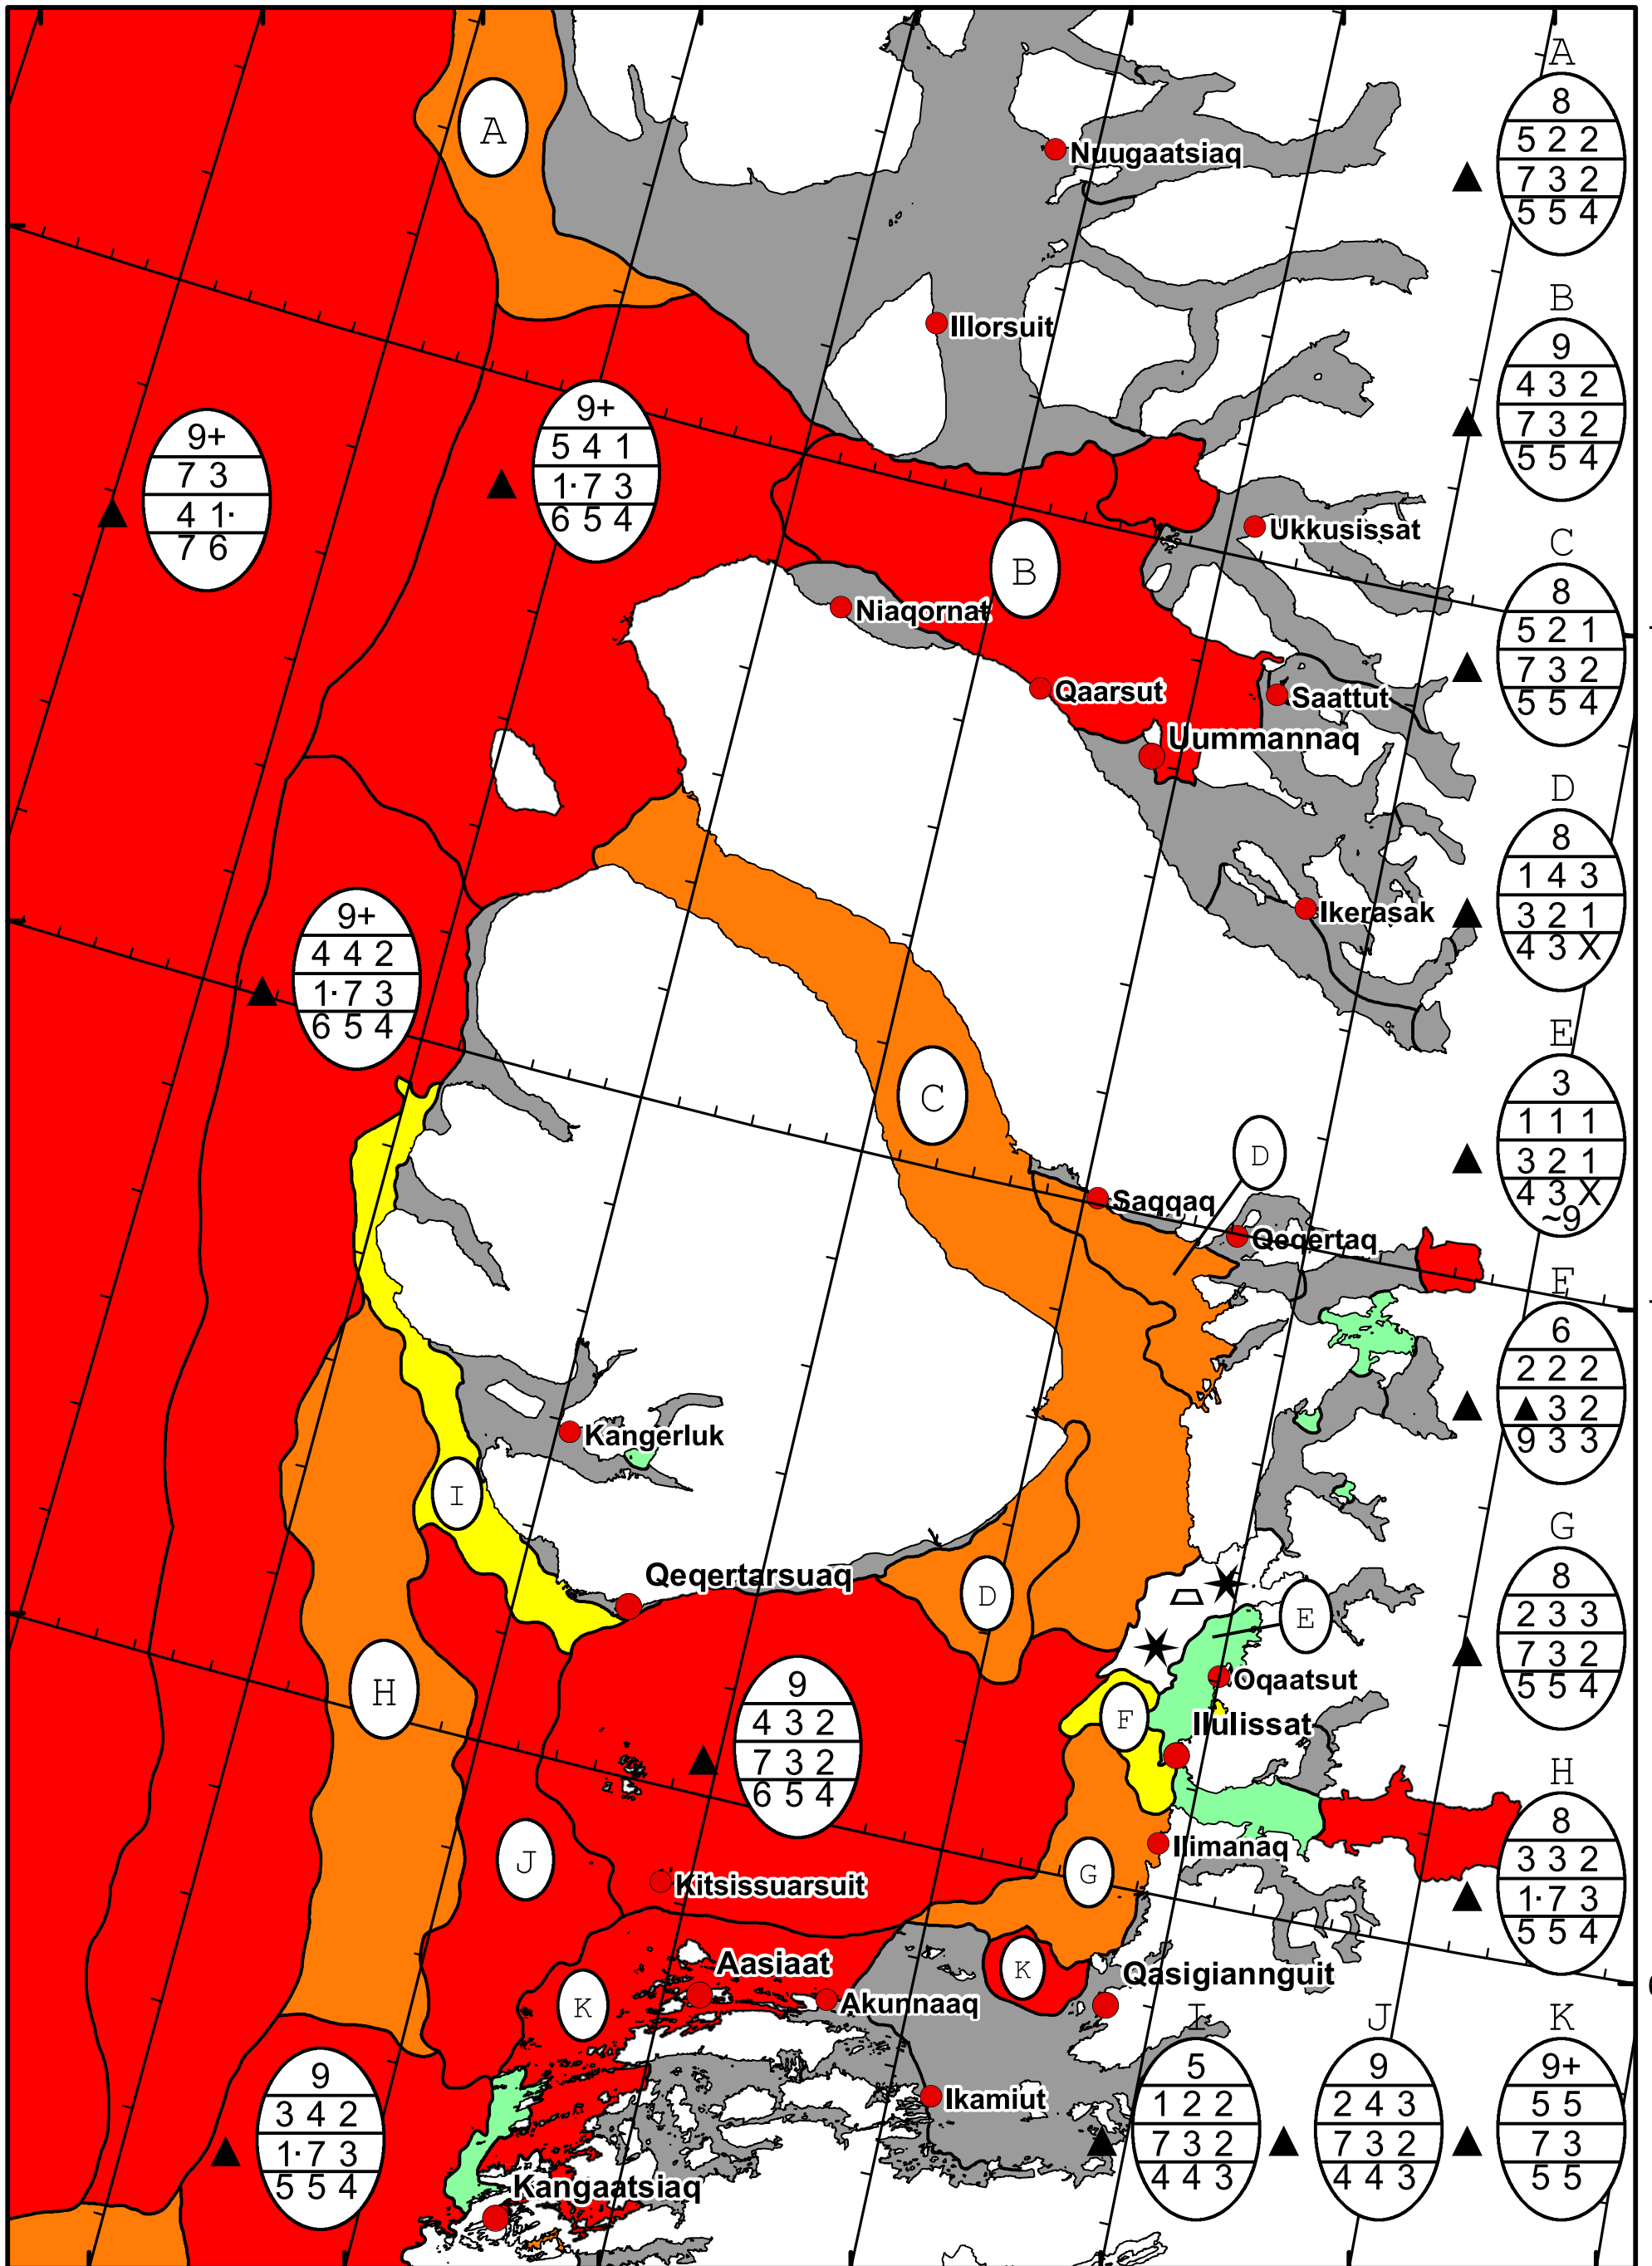

58°W 57°W 56°W 55°W 54°W 53°W 52°W 51°W

71°N

70°N

69°N

71°N

70°N

69°N

DMI
Ice Service

West Greenland Ice Chart

Danish Meteorological Institute

Valid: 26 March 2023, 21:10 UTC